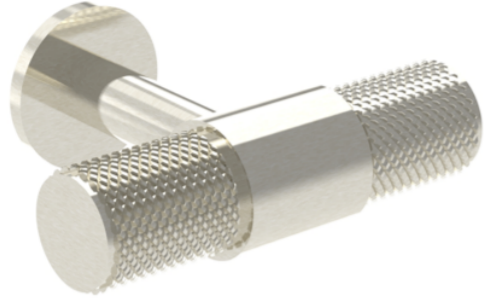

MALMÖ KNOB - BRUSHED NICKEL

PRODUCT INFORMATION

Finish:	Brushed Nickel (PVD)
Height:	19mm
Width:	50mm
Depth:	32mm
Material:	Brass

Product Code: HDL31.BN

DESCRIPTION

Many of our units allow you to choose a handle and we have various style options you can go for.

Malmö was created to complement our new Frontier collection; nevertheless, you're not confined to that selection. Feel free to explore alternative furniture options that necessitate a handle, and let your imagination run wild!