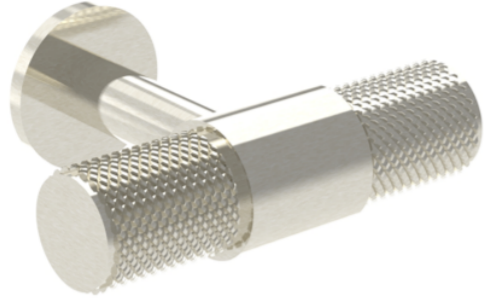

# MALMÖ KNOB - BRUSHED NICKEL

## PRODUCT INFORMATION

|                  |                      |
|------------------|----------------------|
| <b>Finish:</b>   | Brushed Nickel (PVD) |
| <b>Height:</b>   | 19mm                 |
| <b>Width:</b>    | 50mm                 |
| <b>Depth:</b>    | 32mm                 |
| <b>Material:</b> | Brass                |

**Product Code:** HDL31.BN

## DESCRIPTION

Many of our units allow you to choose a handle and we have various style options you can go for.

Malmö was created to complement our new Frontier collection; nevertheless, you're not confined to that selection. Feel free to explore alternative furniture options that necessitate a handle, and let your imagination run wild!