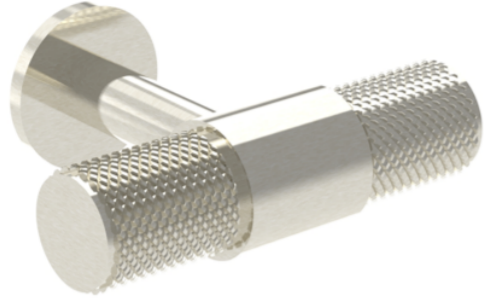

MALMÖ KNOB - BRUSHED NICKEL

PRODUCT INFORMATION

Finish:	Brushed Nickel (PVD)
Height:	19mm
Width:	50mm
Depth:	32mm
Material:	Brass

Product Code: HDL31.BN

DESCRIPTION

Many of our units allow you to choose a handle and we have various style options you can go for.

Malmö was created to complement our new Frontier collection; nevertheless, you're not confined to that selection. Feel free to explore alternative furniture options that necessitate a handle, and let your imagination run wild!

<https://saneux.com/products/malmo-knob-brushed-nickel>