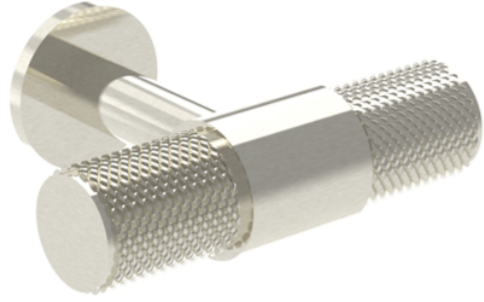

# MALMÖ KNOB - BRUSHED NICKEL

## PRODUCT INFORMATION

<b>Finish:</b>	Brushed Nickel (PVD)
<b>Height:</b>	19mm
<b>Width:</b>	50mm
<b>Depth:</b>	32mm
<b>Material:</b>	Brass

**Product Code:** HDL31.BN

## DESCRIPTION

Many of our units allow you to choose a handle and we have various style options you can go for.

Malmö was created to complement our new Frontier collection; nevertheless, you're not confined to that selection. Feel free to explore alternative furniture options that necessitate a handle, and let your imagination run wild!

<https://saneux.com/products/malmo-knob-brushed-nickel>