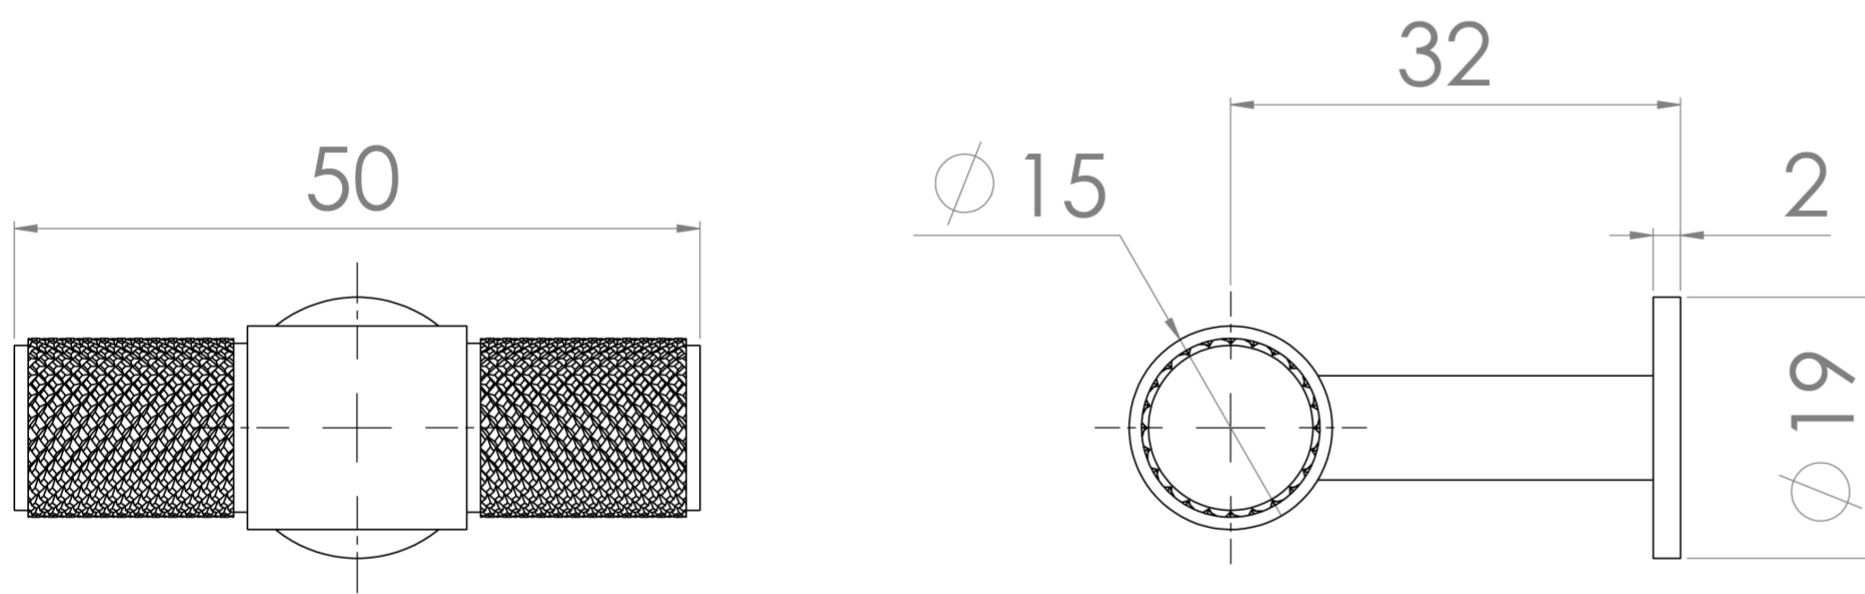

MALMÖ KNOB - BRUSHED NICKEL

PRODUCT INFORMATION

Finish:	Brushed Nickel (PVD)
Height:	19mm
Width:	50mm
Depth:	32mm
Material:	Brass

Product Code: HDL31.BN

DESCRIPTION

Many of our units allow you to choose a handle and we have various style options you can go for.

Malmö was created to complement our new Frontier collection; nevertheless, you're not confined to that selection. Feel free to explore alternative furniture options that necessitate a handle, and let your imagination run wild!

TECHNICAL DRAWING

Saneux reserves the right to alter the specifications and product range without prior notice. Dimensions are given as a guide only. Dimensions should not be used for surrounding furniture, fixtures and fittings until the product is on site.

<https://saneux.com/products/malmo-knob-brushed-nickel>