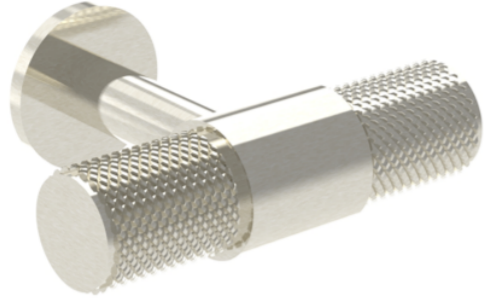

MALMÖ KNOB - BRUSHED NICKEL

PRODUCT INFORMATION

Finish:	Brushed Nickel (PVD)
Height:	19mm
Width:	50mm
Depth:	32mm
Material:	Brass
Guarantee:	2 years

Product Code: HDL31.BN

DESCRIPTION

Many of our units allow you to choose a handle and we have various style options you can go for.

Malmö was created to complement our new Frontier collection; nevertheless, you're not confined to that selection. Feel free to explore alternative furniture options that necessitate a handle, and let your imagination run wild!