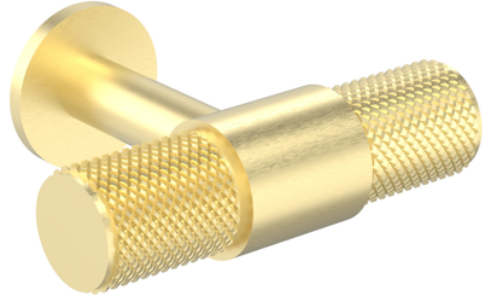

MALMÖ KNOB - BRUSHED BRASS

PRODUCT INFORMATION

Finish:	Brushed Brass (PVD)
Height:	19mm
Width:	50mm
Depth:	32mm
Material:	Brass

Product Code: HDL31.BB

DESCRIPTION

Many of our units allow you to choose a handle and we have various style options you can go for.

Malmö was created to complement our new Frontier collection; nevertheless, you're not confined to that selection. Feel free to explore alternative furniture options that necessitate a handle, and let your imagination run wild!