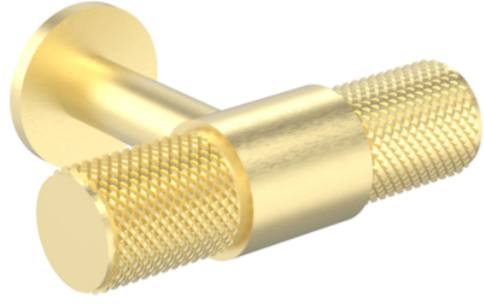

MALMÖ KNOB - BRUSHED BRASS

PRODUCT INFORMATION

Finish:	Brushed Brass (PVD)
Height:	19mm
Width:	50mm
Depth:	32mm
Material:	Brass

Product Code: HDL31.BB

DESCRIPTION

Many of our units allow you to choose a handle and we have various style options you can go for.

Malmö was created to complement our new Frontier collection; nevertheless, you're not confined to that selection. Feel free to explore alternative furniture options that necessitate a handle, and let your imagination run wild!