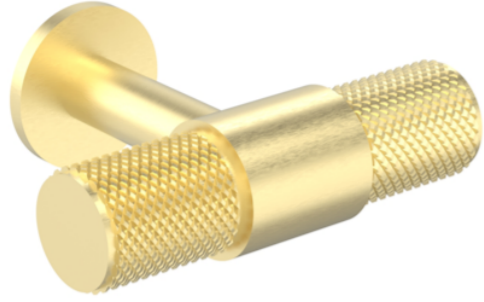

# MALMÖ KNOB - BRUSHED BRASS

## PRODUCT INFORMATION

<b>Finish:</b>	Brushed Brass (PVD)
<b>Height:</b>	19mm
<b>Width:</b>	50mm
<b>Depth:</b>	32mm
<b>Material:</b>	Brass

**Product Code:** HDL31.BB

## DESCRIPTION

Many of our units allow you to choose a handle and we have various style options you can go for.

Malmö was created to complement our new Frontier collection; nevertheless, you're not confined to that selection. Feel free to explore alternative furniture options that necessitate a handle, and let your imagination run wild!