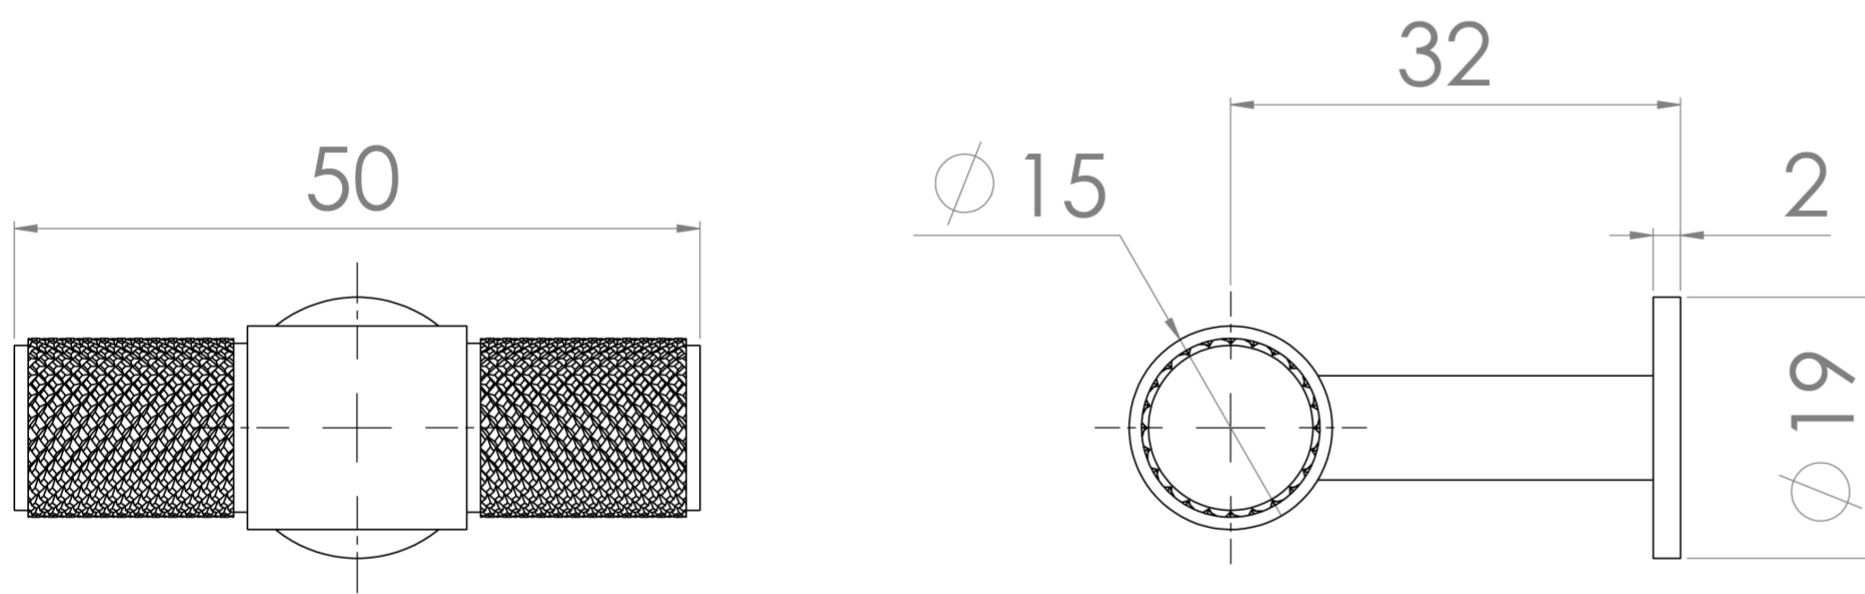

MALMÖ KNOB - BRUSHED BRASS

PRODUCT INFORMATION

Finish:	Brushed Brass (PVD)
Height:	19mm
Width:	50mm
Depth:	32mm
Material:	Brass

Product Code: HDL31.BB

DESCRIPTION

Many of our units allow you to choose a handle and we have various style options you can go for.

Malmö was created to complement our new Frontier collection; nevertheless, you're not confined to that selection. Feel free to explore alternative furniture options that necessitate a handle, and let your imagination run wild!

TECHNICAL DRAWING

Saneux reserves the right to alter the specifications and product range without prior notice. Dimensions are given as a guide only. Dimensions should not be used for surrounding furniture, fixtures and fittings until the product is on site.