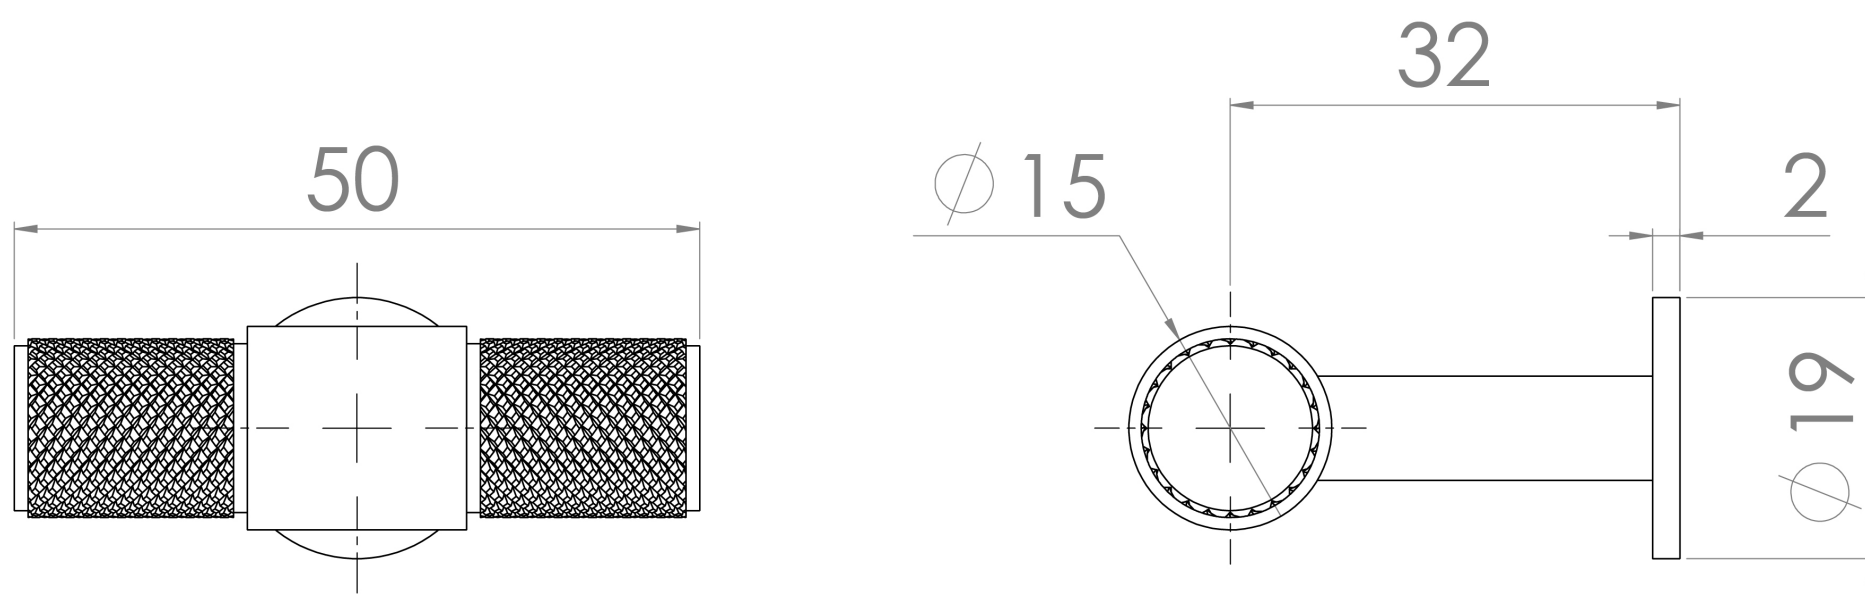

MALMÖ KNOB - BRUSHED BRASS

PRODUCT INFORMATION

Finish:	Brushed Brass (PVD)
Height:	19mm
Width:	50mm
Depth:	32mm
Material:	Brass

Product Code: HDL31.BB

DESCRIPTION

Many of our units allow you to choose a handle and we have various style options you can go for.

Malmö was created to complement our new Frontier collection; nevertheless, you're not confined to that selection. Feel free to explore alternative furniture options that necessitate a handle, and let your imagination run wild!

TECHNICAL DRAWING

Saneux reserves the right to alter the specifications and product range without prior notice. Dimensions are given as a guide only. Dimensions should not be used for surrounding furniture, fixtures and fittings until the product is on site.