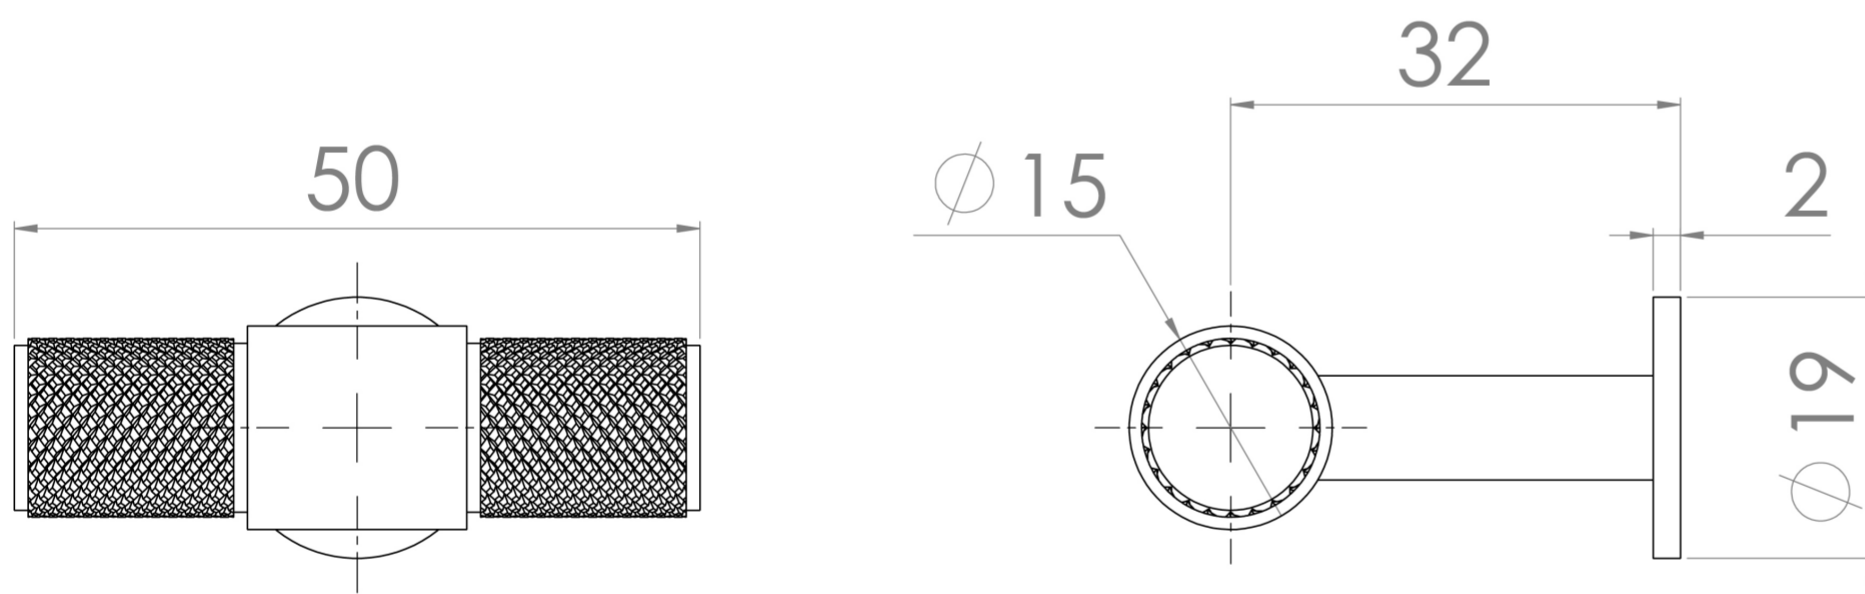

MALMÖ KNOB - BRUSHED BRASS

PRODUCT INFORMATION

Finish:	Brushed Brass (PVD)
Height:	19mm
Width:	50mm
Depth:	32mm
Material:	Brass

Product Code: HDL31.BB

DESCRIPTION

Many of our units allow you to choose a handle and we have various style options you can go for.

Malmö was created to complement our new Frontier collection; nevertheless, you're not confined to that selection. Feel free to explore alternative furniture options that necessitate a handle, and let your imagination run wild!

TECHNICAL DRAWING

Saneux reserves the right to alter the specifications and product range without prior notice. Dimensions are given as a guide only. Dimensions should not be used for surrounding furniture, fixtures and fittings until the product is on site.

<https://saneux.com/products/malmo-knob-brushed-brass>