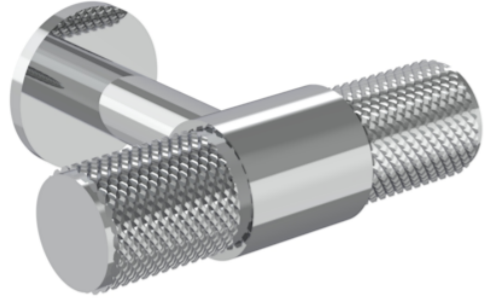

## MALMÖ KNOB - CHROME

## PRODUCT INFORMATION

<b>Finish:</b>	Chrome
<b>Height:</b>	19mm
<b>Width:</b>	50mm
<b>Depth:</b>	32mm
<b>Material:</b>	Brass

**Product Code:** HDL31

## DESCRIPTION

Many of our units allow you to choose a handle and we have various style options you can go for.

Malmö was created to complement our new Frontier collection; nevertheless, you're not confined to that selection. Feel free to explore alternative furniture options that necessitate a handle, and let your imagination run wild!