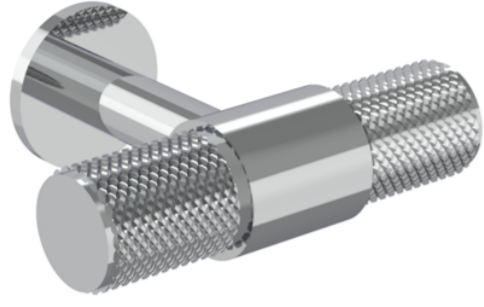

MALMÖ KNOB - CHROME

PRODUCT INFORMATION

Finish:	Chrome
Height:	19mm
Width:	50mm
Depth:	32mm
Material:	Brass
Guarantee:	2 years

Product Code: HDL31

DESCRIPTION

Many of our units allow you to choose a handle and we have various style options you can go for.

Malmö was created to complement our new Frontier collection; nevertheless, you're not confined to that selection. Feel free to explore alternative furniture options that necessitate a handle, and let your imagination run wild!