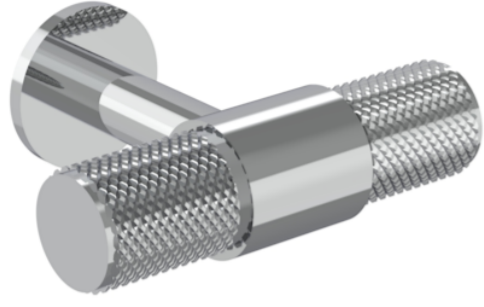

MALMÖ KNOB - CHROME

PRODUCT INFORMATION

| | |
|------------------|--------|
| Finish: | Chrome |
| Height: | 19mm |
| Width: | 50mm |
| Depth: | 32mm |
| Material: | Brass |

Product Code: HDL31

DESCRIPTION

Many of our units allow you to choose a handle and we have various style options you can go for.

Malmö was created to complement our new Frontier collection; nevertheless, you're not confined to that selection. Feel free to explore alternative furniture options that necessitate a handle, and let your imagination run wild!