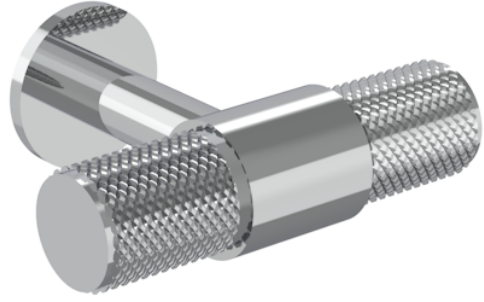

## MALMÖ KNOB - CHROME

## PRODUCT INFORMATION

<b>Finish:</b>	Chrome
<b>Height:</b>	19mm
<b>Width:</b>	50mm
<b>Depth:</b>	32mm
<b>Material:</b>	Brass

**Product Code:** HDL31

## DESCRIPTION

Many of our units allow you to choose a handle and we have various style options you can go for.

Malmö was created to complement our new Frontier collection; nevertheless, you're not confined to that selection. Feel free to explore alternative furniture options that necessitate a handle, and let your imagination run wild!