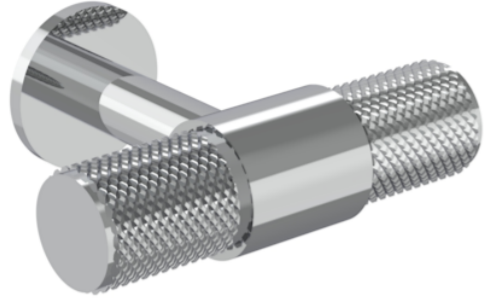

MALMÖ KNOB - CHROME

PRODUCT INFORMATION

Finish:	Chrome
Height:	19mm
Width:	50mm
Depth:	32mm
Material:	Brass

Product Code: HDL31

DESCRIPTION

Many of our units allow you to choose a handle and we have various style options you can go for.

Malmö was created to complement our new Frontier collection; nevertheless, you're not confined to that selection. Feel free to explore alternative furniture options that necessitate a handle, and let your imagination run wild!