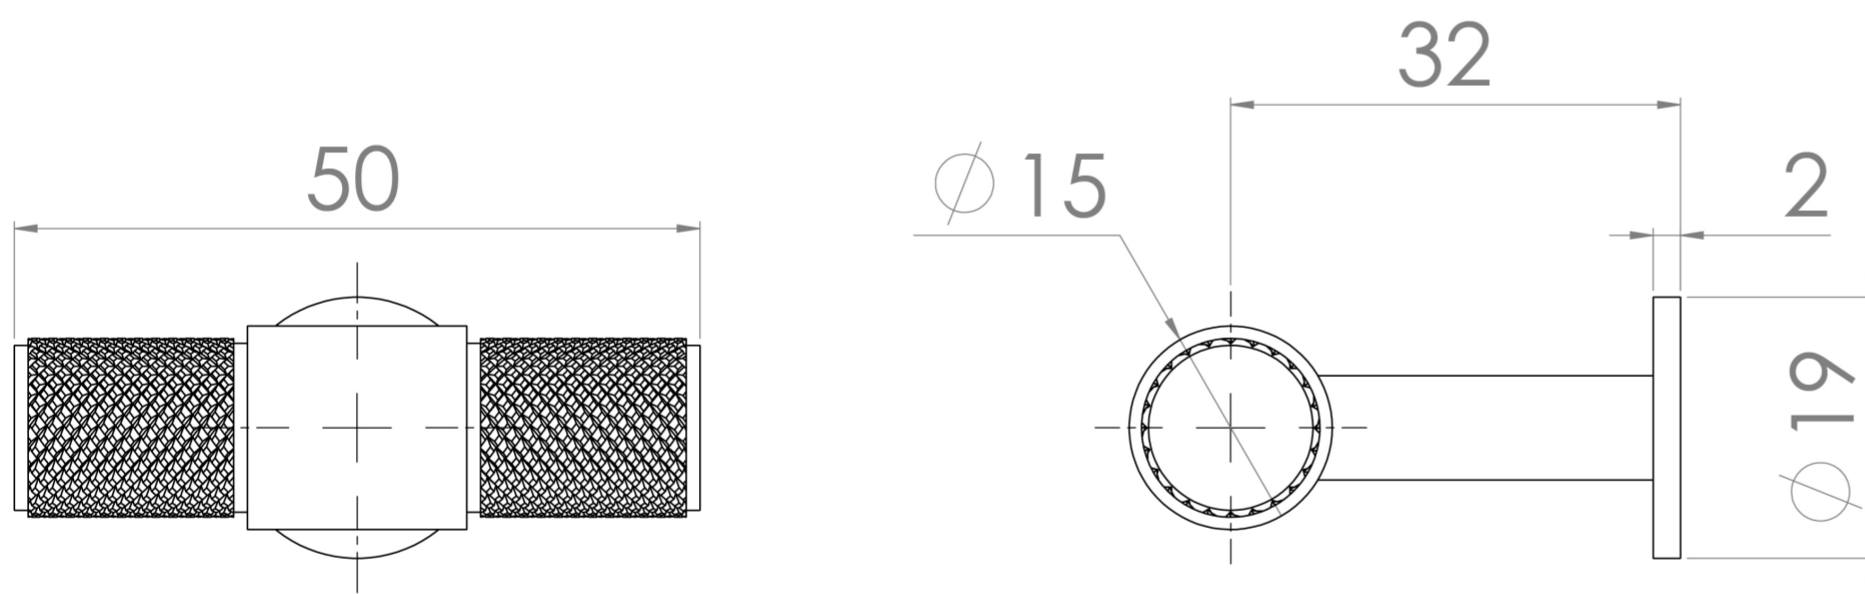

MALMÖ KNOB - CHROME

PRODUCT INFORMATION

Finish:	Chrome
Height:	19mm
Width:	50mm
Depth:	32mm
Material:	Brass

Product Code: HDL31

DESCRIPTION

Many of our units allow you to choose a handle and we have various style options you can go for.

Malmö was created to complement our new Frontier collection; nevertheless, you're not confined to that selection. Feel free to explore alternative furniture options that necessitate a handle, and let your imagination run wild!

TECHNICAL DRAWING

Saneux reserves the right to alter the specifications and product range without prior notice. Dimensions are given as a guide only. Dimensions should not be used for surrounding furniture, fixtures and fittings until the product is on site.