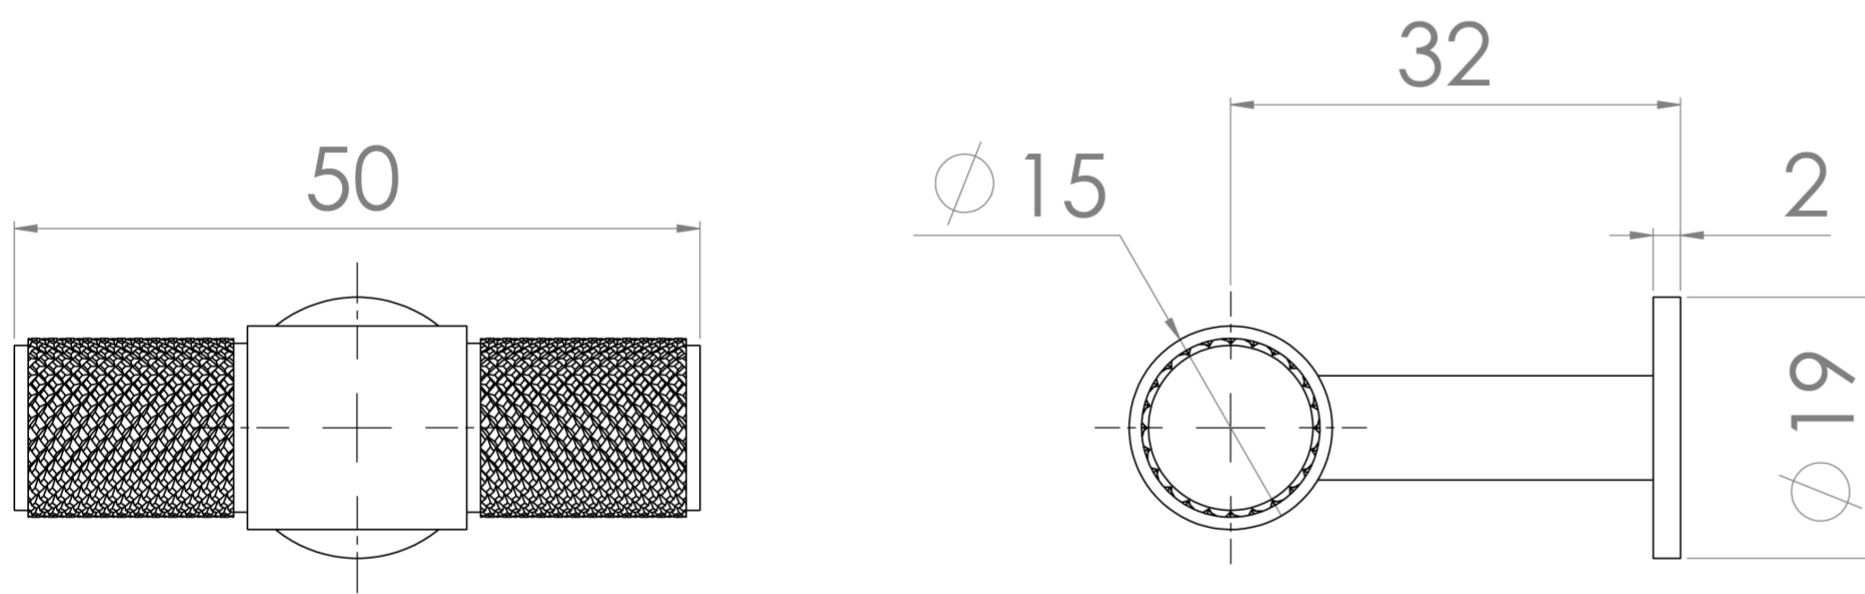

MALMÖ KNOB - CHROME

PRODUCT INFORMATION

Finish:	Chrome
Height:	19mm
Width:	50mm
Depth:	32mm
Material:	Brass
Guarantee:	2 years

Product Code: HDL31

DESCRIPTION

Many of our units allow you to choose a handle and we have various style options you can go for.

Malmö was created to complement our new Frontier collection; nevertheless, you're not confined to that selection. Feel free to explore alternative furniture options that necessitate a handle, and let your imagination run wild!

TECHNICAL DRAWING

Saneux reserves the right to alter the specifications and product range without prior notice. Dimensions are given as a guide only. Dimensions should not be used for surrounding furniture, fixtures and fittings until the product is on site.