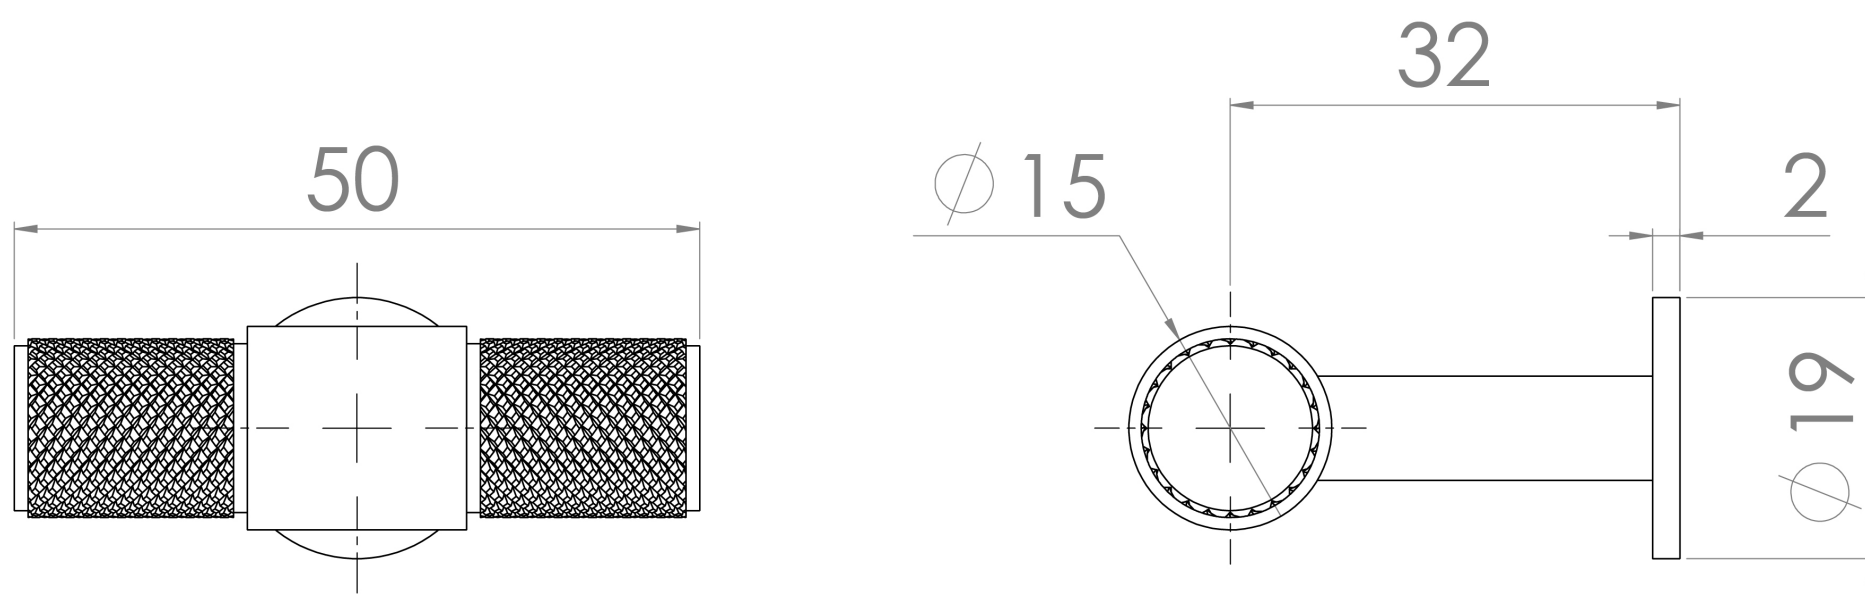

MALMÖ KNOB - CHROME

PRODUCT INFORMATION

Finish:	Chrome
Height:	19mm
Width:	50mm
Depth:	32mm
Material:	Brass

Product Code: HDL31

DESCRIPTION

Many of our units allow you to choose a handle and we have various style options you can go for.

Malmö was created to complement our new Frontier collection; nevertheless, you're not confined to that selection. Feel free to explore alternative furniture options that necessitate a handle, and let your imagination run wild!

TECHNICAL DRAWING

Saneux reserves the right to alter the specifications and product range without prior notice. Dimensions are given as a guide only. Dimensions should not be used for surrounding furniture, fixtures and fittings until the product is on site.