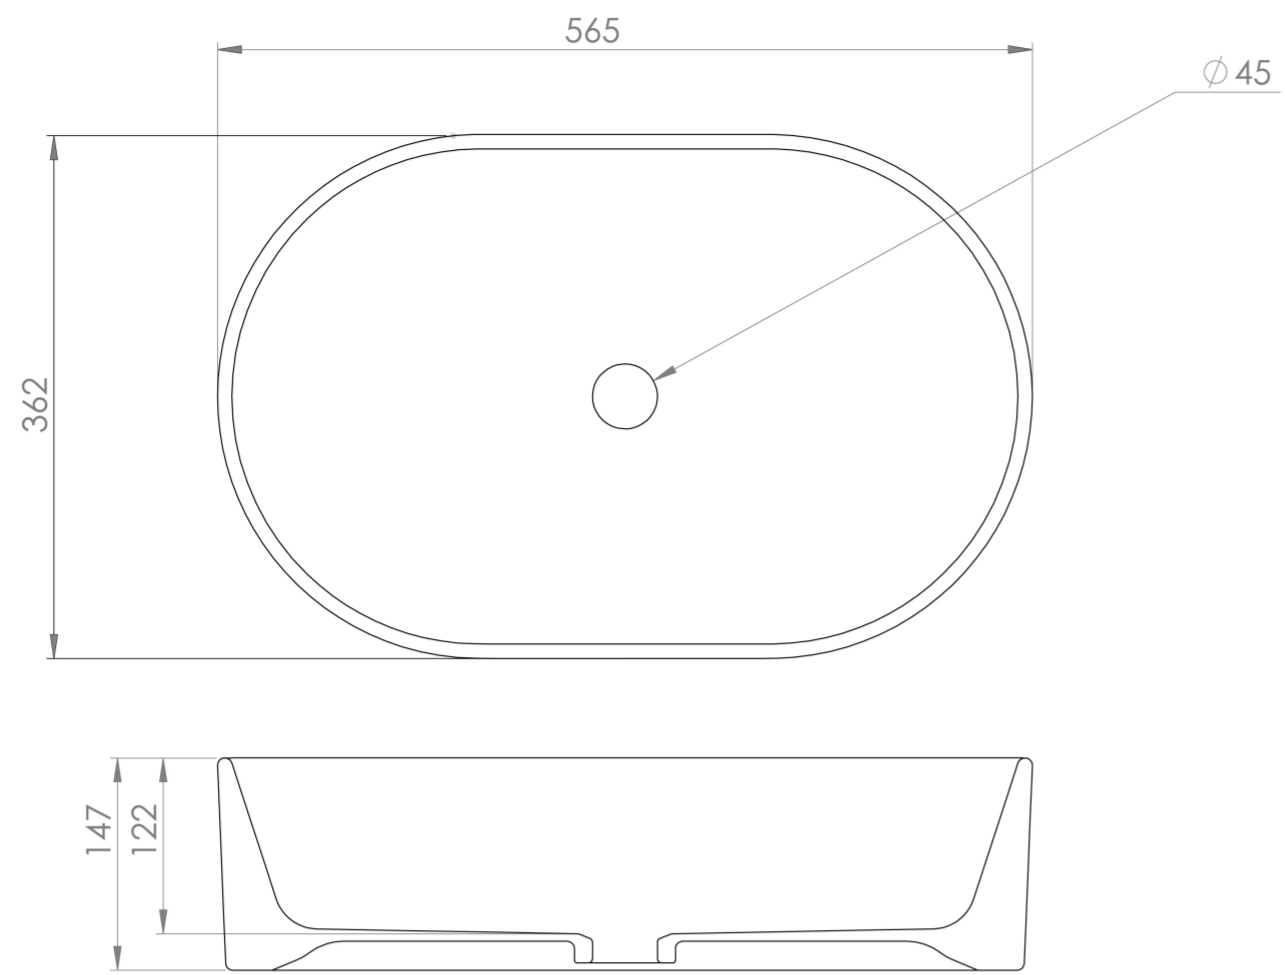

TECHNICAL DRAWING

Saneux reserves the right to alter the specifications and product range without prior notice. Dimensions are given as a guide only. Dimensions should not be used for surrounding furniture, fixtures and fittings until the product is on site.

<https://saneux.com/products/sienna-56x365cm-stadium-countertop-washbasin>