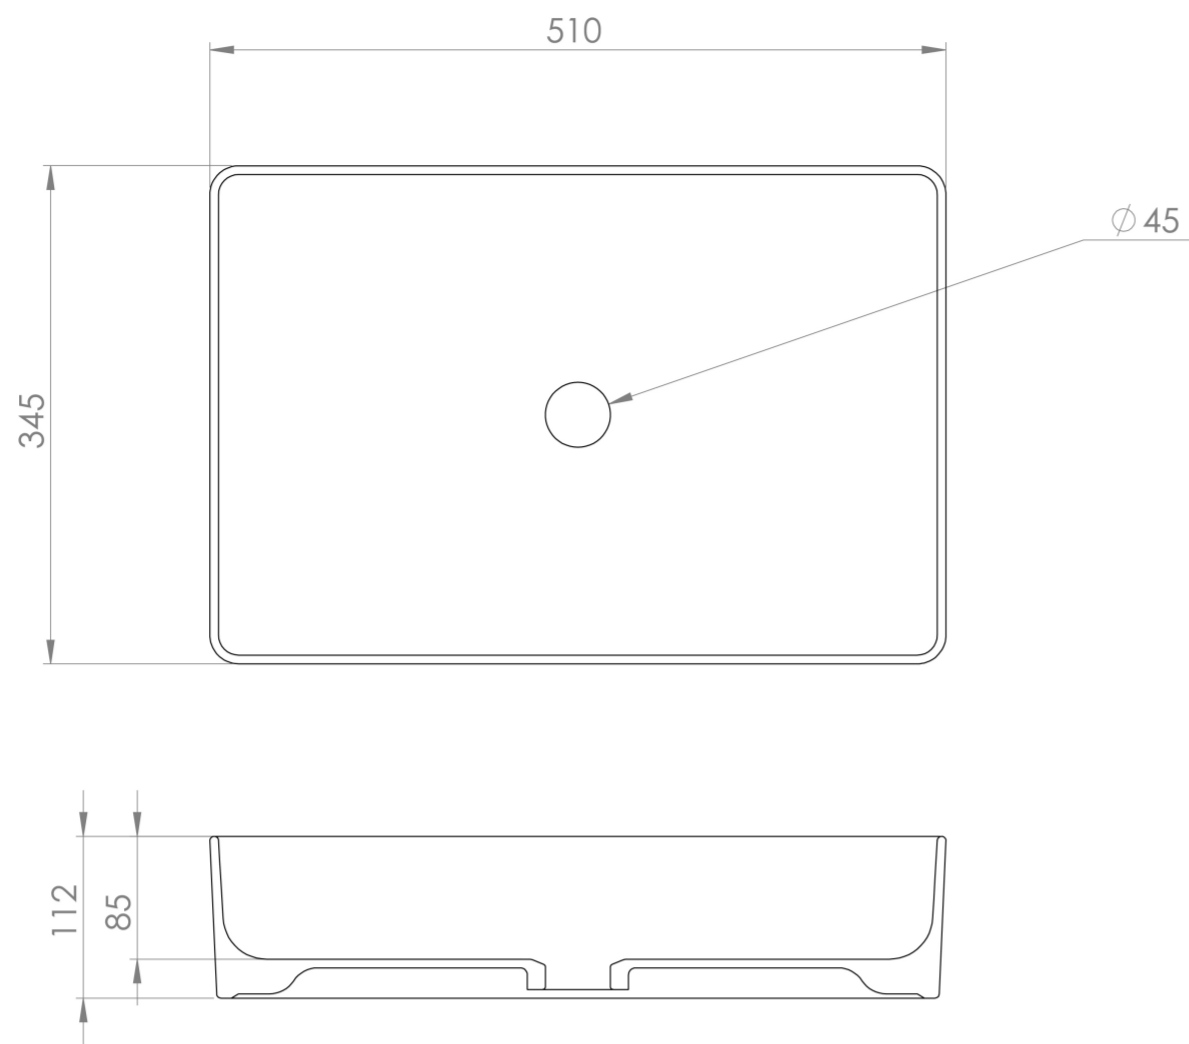

TECHNICAL DRAWING

Saneux reserves the right to alter the specifications and product range without prior notice. Dimensions are given as a guide only. Dimensions should not be used for surrounding furniture, fixtures and fittings until the product is on site.

<https://saneux.com/products/sienna-50x34cm-rectangular-countertop-washbasin>