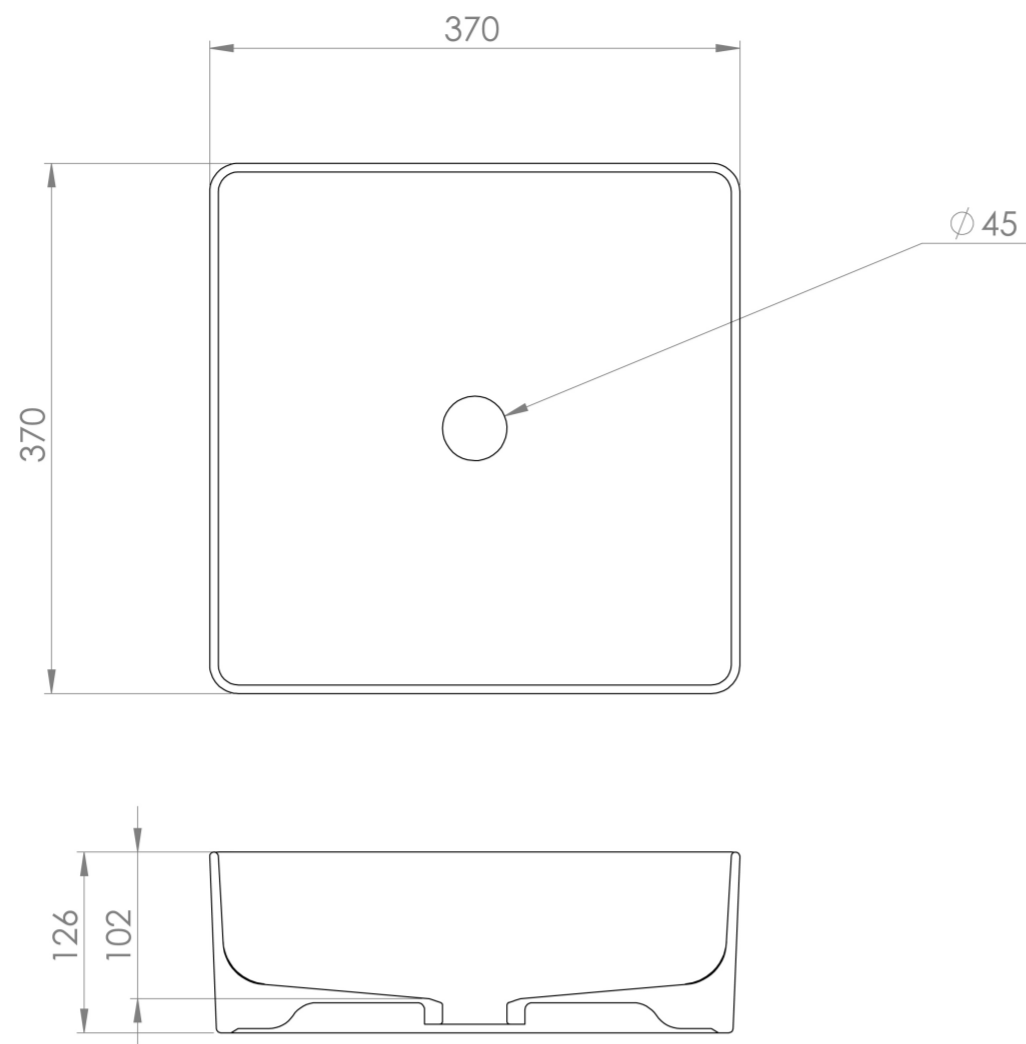

TECHNICAL DRAWING

Saneux reserves the right to alter the specifications and product range without prior notice. Dimensions are given as a guide only. Dimensions should not be used for surrounding furniture, fixtures and fittings until the product is on site.

<https://saneux.com/products/sienna-36x36cm-square-countertop-washbasin>