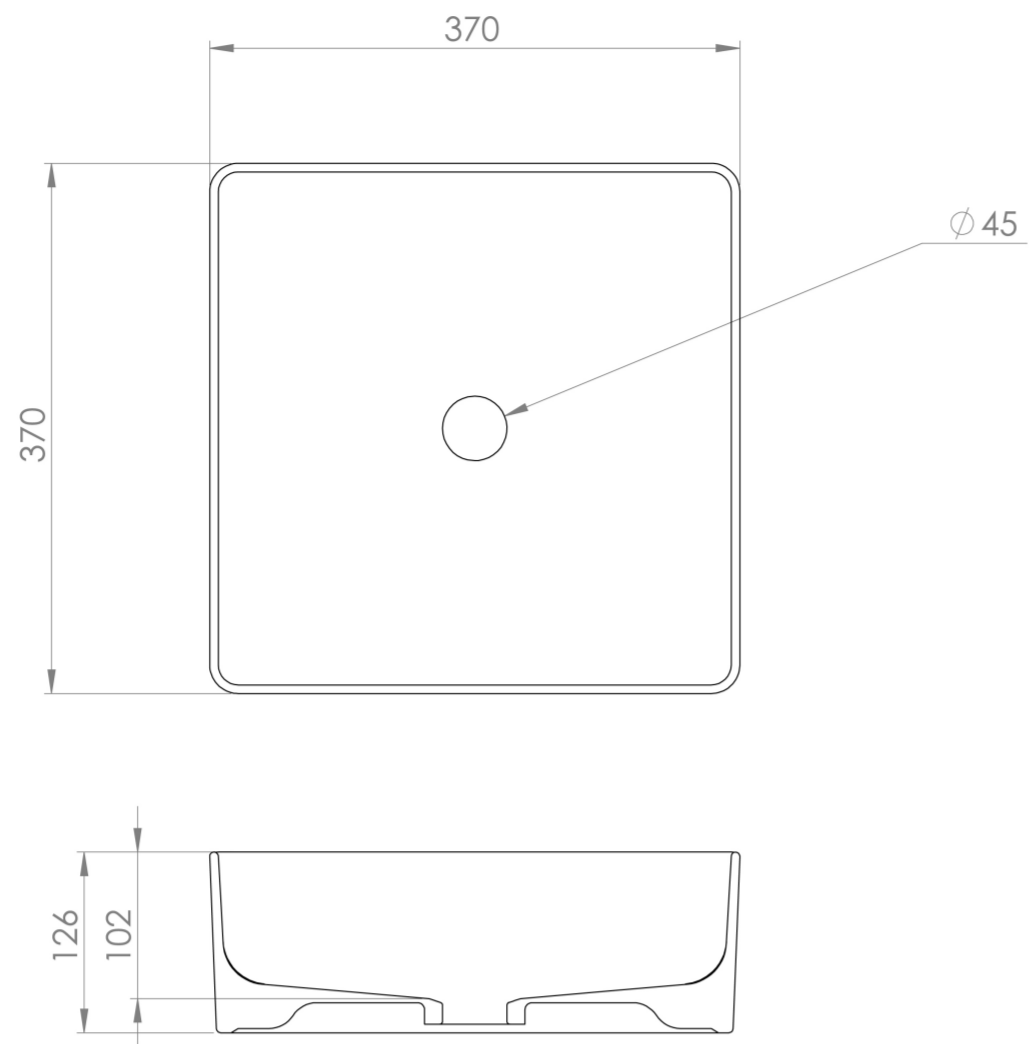

TECHNICAL DRAWING

Saneux reserves the right to alter the specifications and product range without prior notice. Dimensions are given as a guide only. Dimensions should not be used for surrounding furniture, fixtures and fittings until the product is on site.

<https://saneux.com/products/sienna-36x36cm-square-countertop-washbasin>