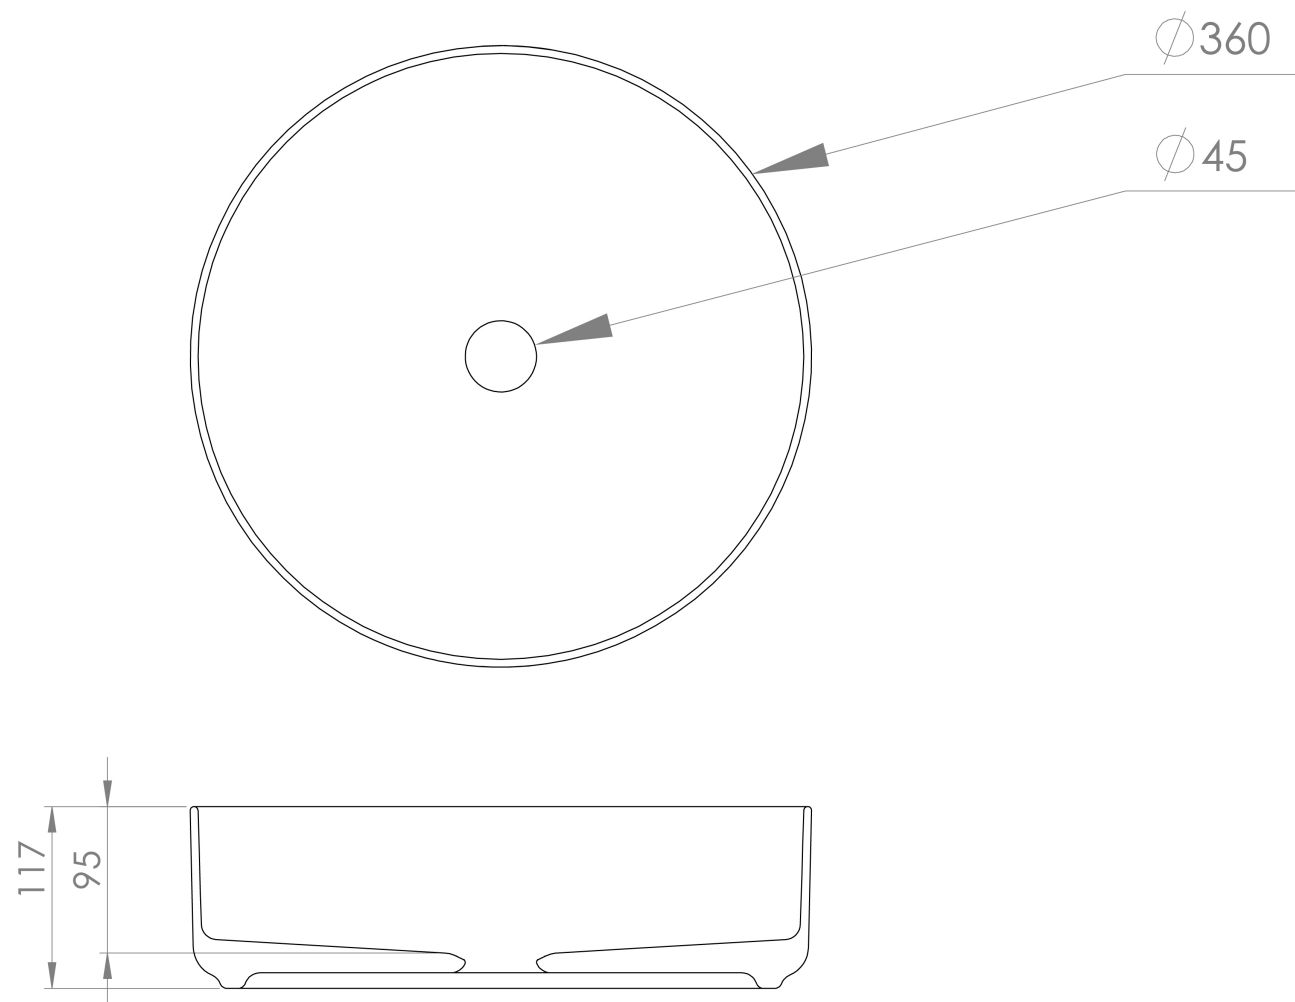

TECHNICAL DRAWING

Saneux reserves the right to alter the specifications and product range without prior notice. Dimensions are given as a guide only. Dimensions should not be used for surrounding furniture, fixtures and fittings until the product is on site.

<https://saneux.com/products/sienna-36cm-round-countertop-washbasin>