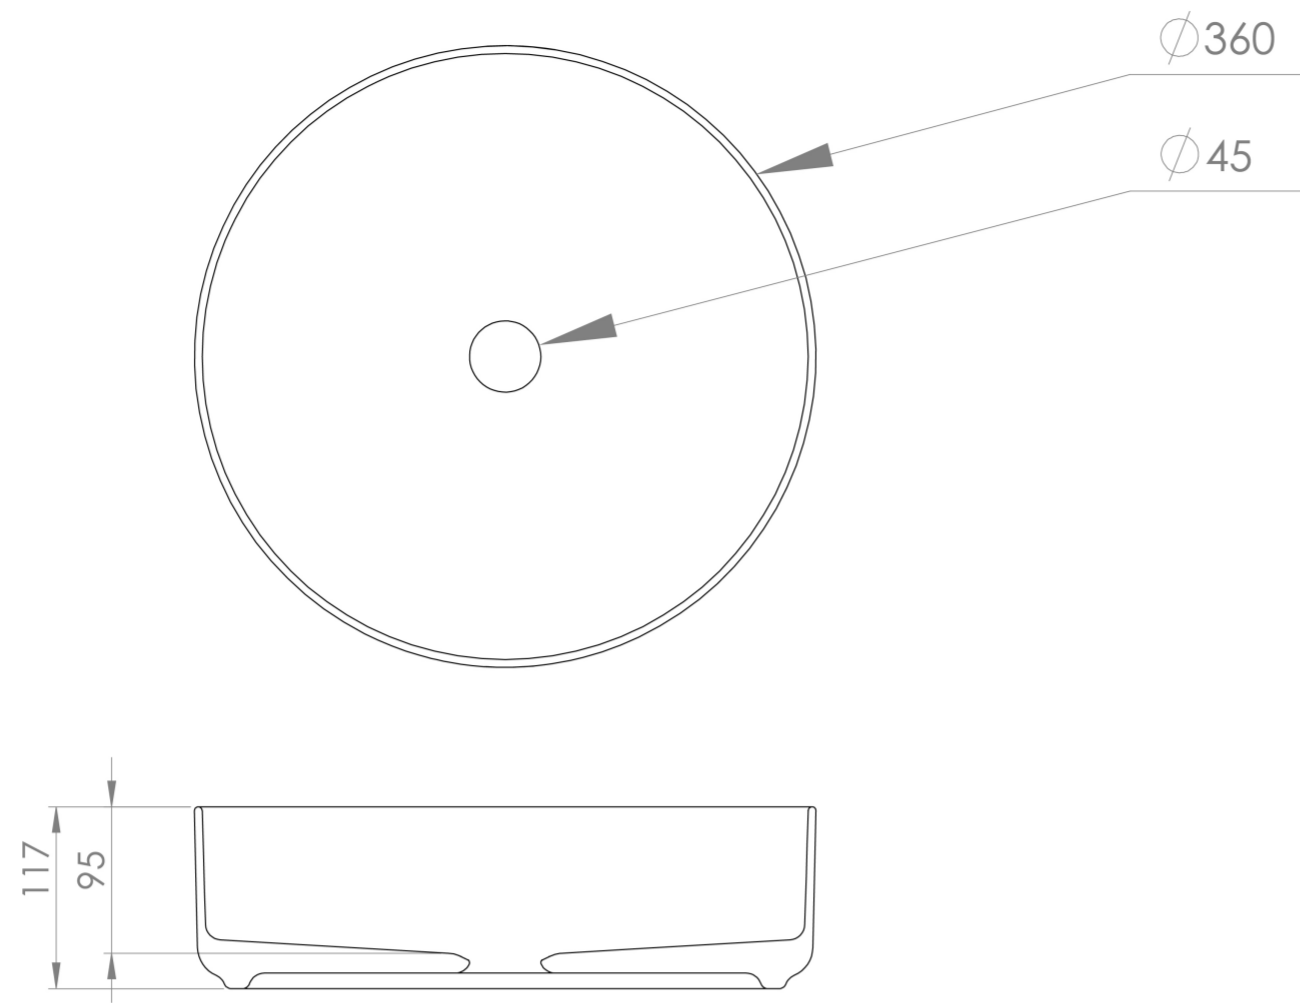

TECHNICAL DRAWING

Saneux reserves the right to alter the specifications and product range without prior notice. Dimensions are given as a guide only. Dimensions should not be used for surrounding furniture, fixtures and fittings until the product is on site.

<https://saneux.com/products/sienna-36cm-round-countertop-washbasin>