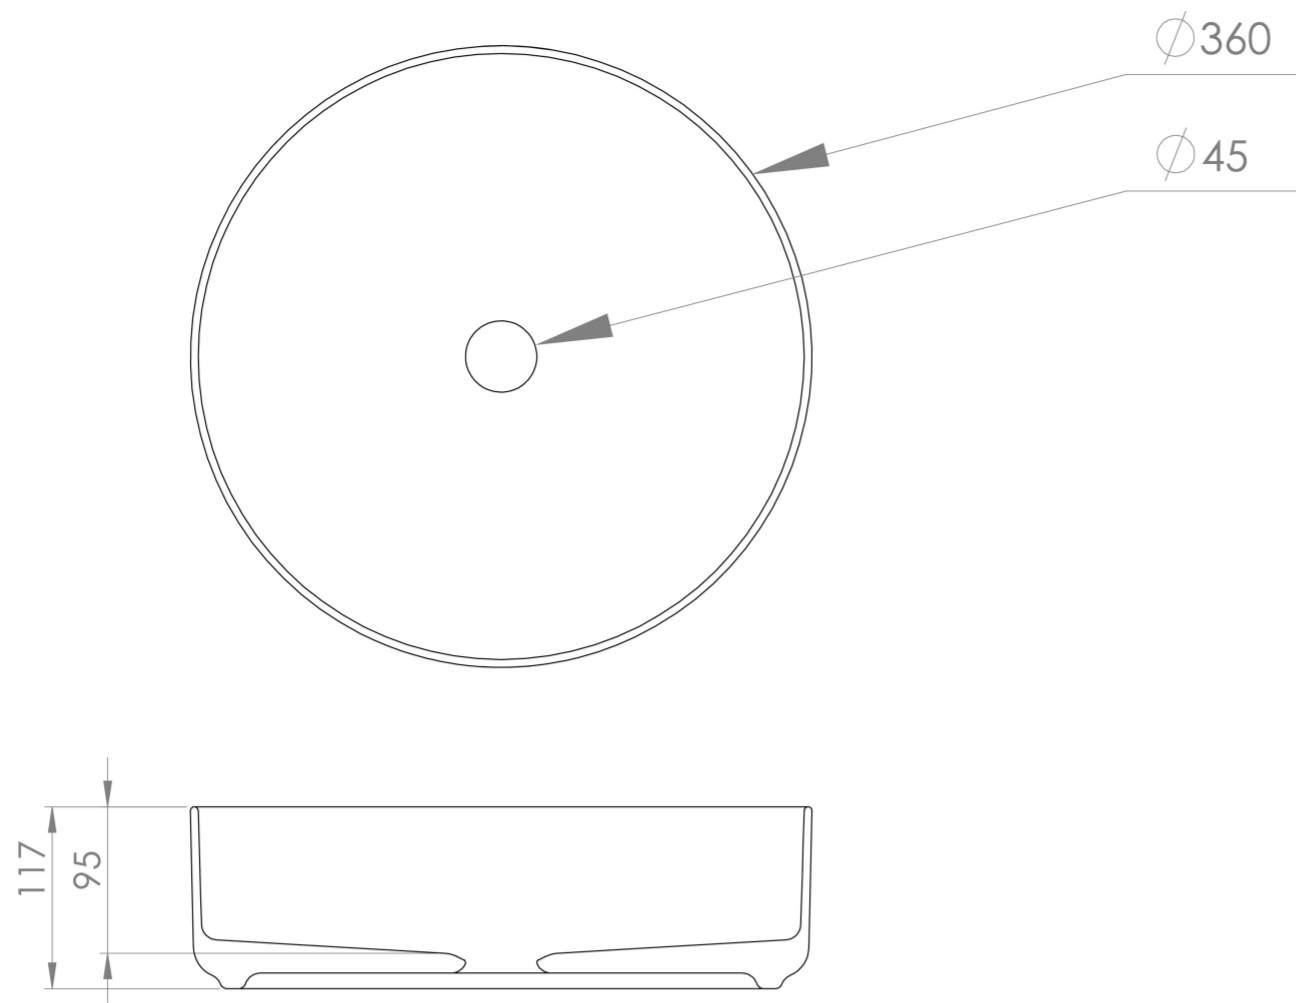

TECHNICAL DRAWING

Saneux reserves the right to alter the specifications and product range without prior notice. Dimensions are given as a guide only. Dimensions should not be used for surrounding furniture, fixtures and fittings until the product is on site.

<https://saneux.com/products/sienna-36cm-round-countertop-washbasin>