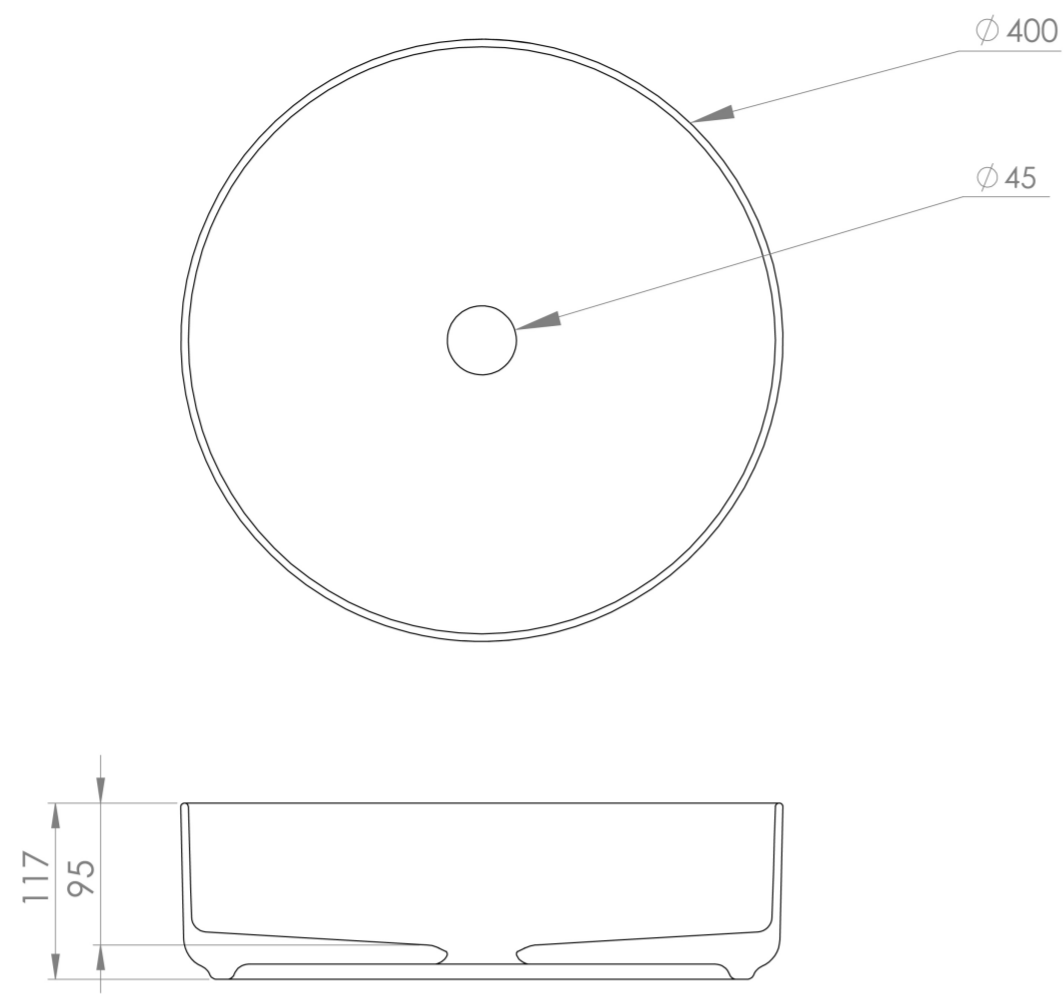

TECHNICAL DRAWING

Saneux reserves the right to alter the specifications and product range without prior notice. Dimensions are given as a guide only. Dimensions should not be used for surrounding furniture, fixtures and fittings until the product is on site.

<https://saneux.com/products/sienna-40cm-round-countertop-washbasin>