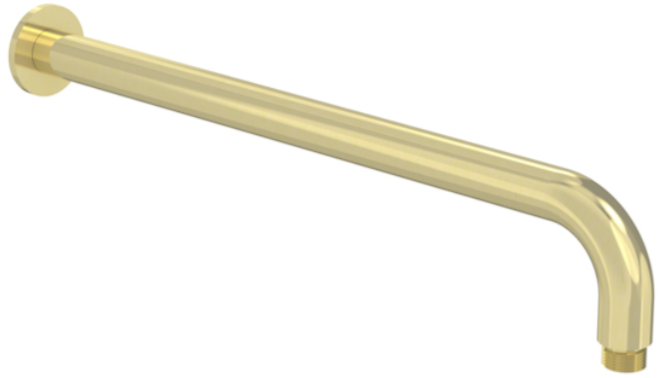

COS 400MM WALL MOUNTED SHOWER ARM - BRUSHED BRASS

Product Code: CO229.BB

PRODUCT INFORMATION

Finish:	Brushed Brass (PVD)
Height:	72.5mm
Width:	25mm
Depth:	402.5mm
Material:	Brass
Weight:	0.37kg
Guarantee:	5 years

DESCRIPTION

The COS collection was designed to create brassware that was both modern and classic to suit any style of bathroom.

This COS wall mounted shower arm in brushed brass has a 400mm projection and can work with our selection of shower heads. It instantly creates a luxurious shower experience. The brushed brass finish is in fact a PVD coating, which will help to make the brassware look flawless for years to come.