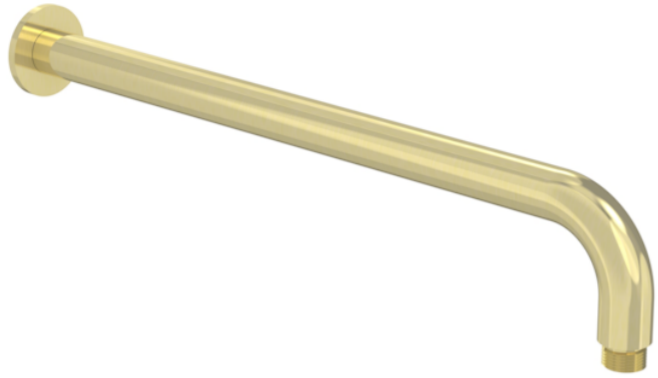

# COS 400MM WALL MOUNTED SHOWER ARM - BRUSHED BRASS

**Product Code:** CO229.BB

## PRODUCT INFORMATION

<b>Finish:</b>	Brushed Brass (PVD)
<b>Height:</b>	72.5mm
<b>Width:</b>	25mm
<b>Depth:</b>	402.5mm
<b>Material</b>	Brass
<b>Weight</b>	0.37kg
<b>Guarantee</b>	5 years

## DESCRIPTION

The COS collection was designed to create brassware that was both modern and classic to suit any style of bathroom.

This COS wall mounted shower arm in brushed brass has a 400mm projection and can work with our selection of shower heads. It instantly creates a luxurious shower experience. The brushed brass finish is in fact a PVD coating, which will help to make the brassware look flawless for years to come.