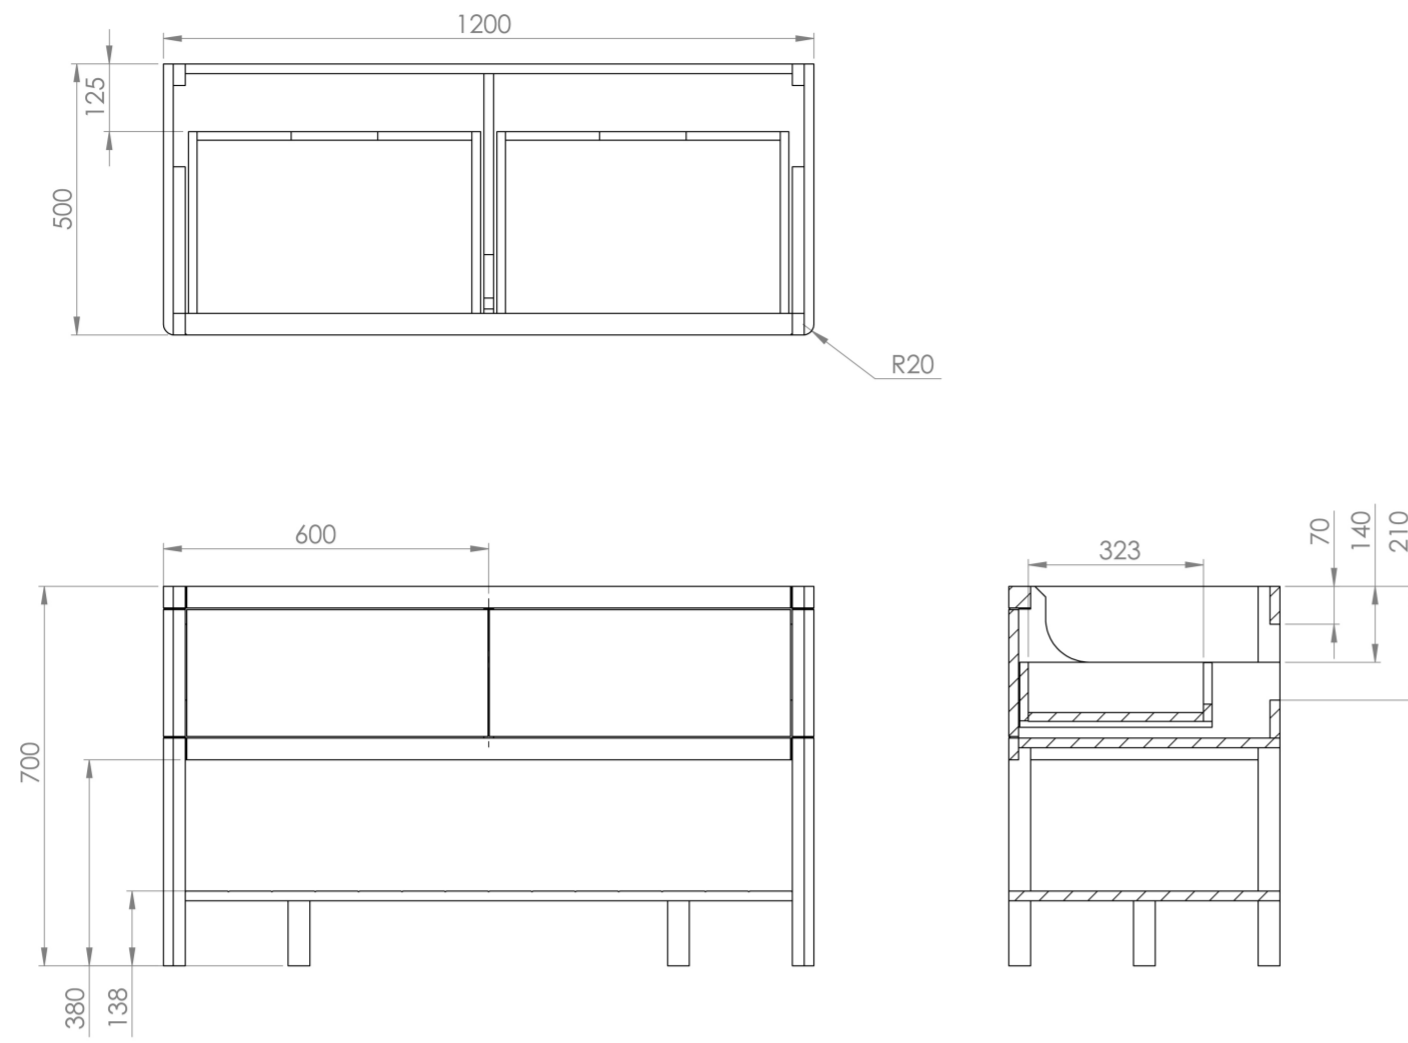

TECHNICAL DRAWING

Saneux reserves the right to alter the specifications and product range without prior notice. Dimensions are given as a guide only. Dimensions should not be used for surrounding furniture, fixtures and fittings until the product is on site.

<https://saneux.com/products/frontier-120cm-2-drawer-floor-standing-unit-with-undermount-tray-matte-white>