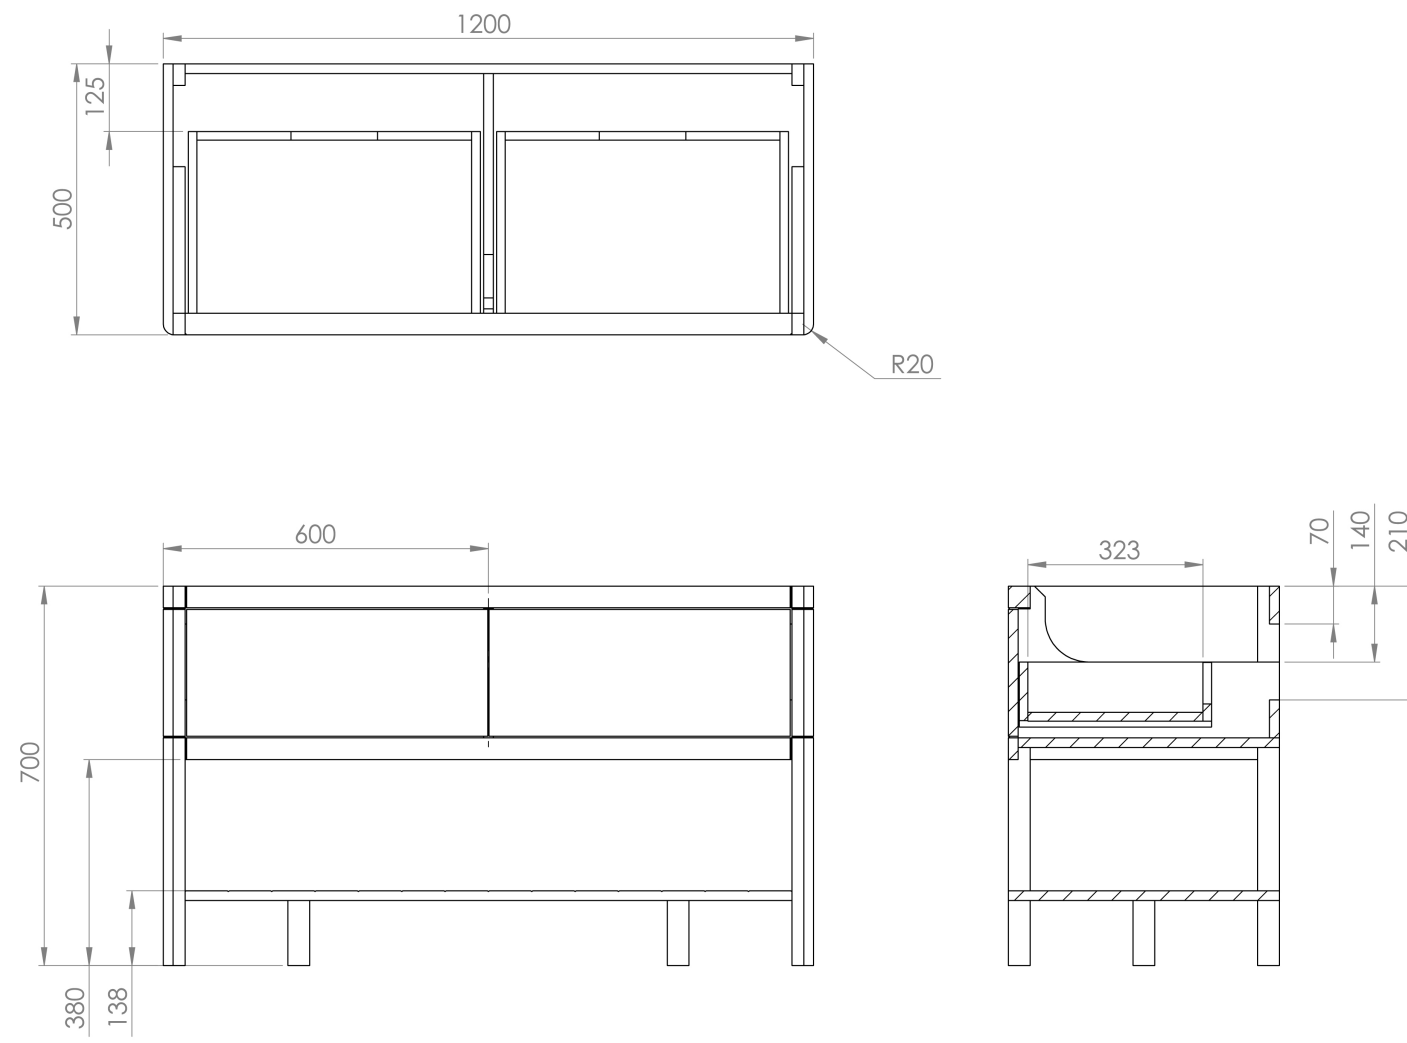

FRONTIER 120CM 2 DRAWER FLOOR STANDING UNIT WITH UNDERMOUNT TRAY- MATTE WHITE

Product Code: FR120DF.MW.2

PRODUCT INFORMATION

Finish:	Matte White
Height:	700mm
Width:	1200mm
Depth:	500mm
Material	MDF
Weight	45kg
Guarantee	5 years
Configuration	2 Drawer
Drawer Type	Soft close
Compatible Countertop(s)	FR120T.C
Handle(s) Required	2, purchase separately
Other Features	Easy installation Quick release drawers, Undermount Tray

The 120cm unit, available in Matte White and Matte Fiord finishes, features clean textured lines that can blend with both modern and traditional styles. Frontier not only appeals to your sense of design but also caters to your organizational needs with its undermount tray and stylish beechwood drawer divider. Personalise your Frontier unit by choosing handles and sit-on basins from our SIENNA range that resonate with your unique style.

This is the re-imagined New FRONTIER.

Furniture only. Countertop [FR120T.C], sit-on basins x 2, and handles x 2 to be purchased separately.

TECHNICAL DRAWING

Saneux reserves the right to alter the specifications and product range without prior notice. Dimensions are given as a guide only. Dimensions should not be used for surrounding furniture, fixtures and fittings until the product is on site.

<https://saneux.com/products/frontier-120cm-2-drawer-floor-standing-unit-with-undermount-tray-matte-white>