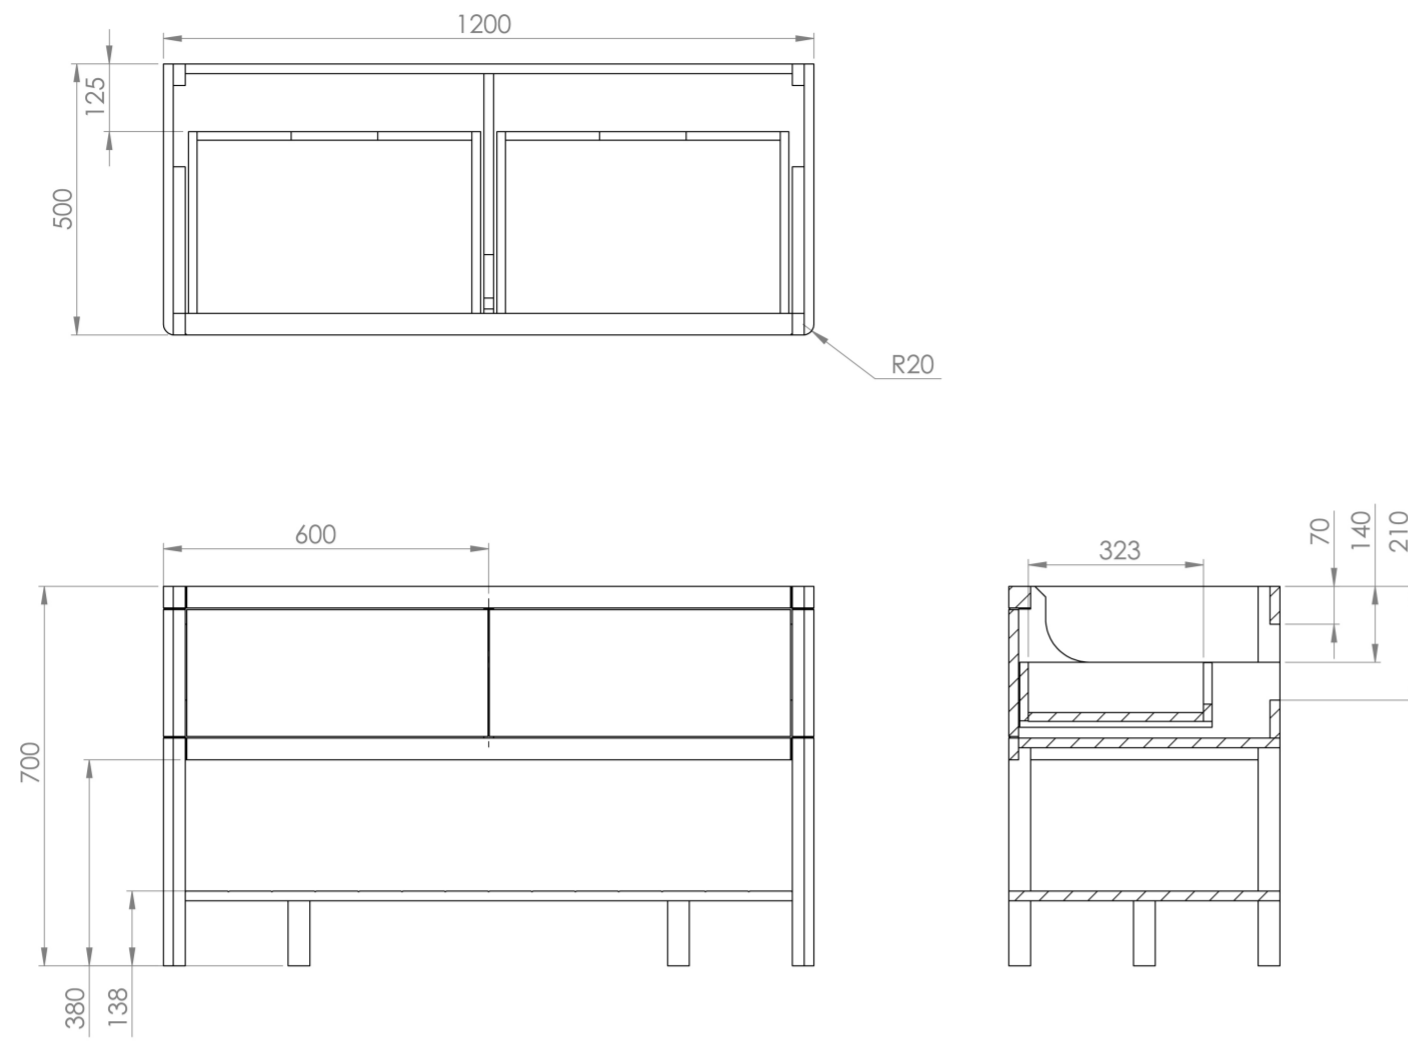

FRONTIER 120CM 2 DRAWER FLOOR STANDING UNIT WITH UNDERMOUNT TRAY- MATTE WHITE

Product Code: FR120DF.MW.2

PRODUCT INFORMATION

Finish:	Matte White
Height:	700mm
Width:	1200mm
Depth:	500mm
Material	MDF
Weight	45kg
Guarantee	5 years
Configuration	2 Drawer
Drawer Type	Soft close
Compatible Countertop(s)	FR120T.C
Handle(s) Required	2, purchase separately
Other Features	Easy installation Quick release drawers, Undermount Tray

The 120cm unit, available in Matte White and Matte Fiord finishes, features clean textured lines that can blend with both modern and traditional styles. Frontier not only appeals to your sense of design but also caters to your organizational needs with its undermount tray and stylish beechwood drawer divider. Personalise your Frontier unit by choosing handles and sit-on basins from our SIENNA range that resonate with your unique style.

This is the re-imagined New FRONTIER.

Furniture only. Countertop [FR120T.C], sit-on basins x 2, and handles x 2 to be purchased separately.

TECHNICAL DRAWING

Saneux reserves the right to alter the specifications and product range without prior notice. Dimensions are given as a guide only. Dimensions should not be used for surrounding furniture, fixtures and fittings until the product is on site.

<https://saneux.com/products/frontier-120cm-2-drawer-floor-standing-unit-with-undermount-tray-matte-white>