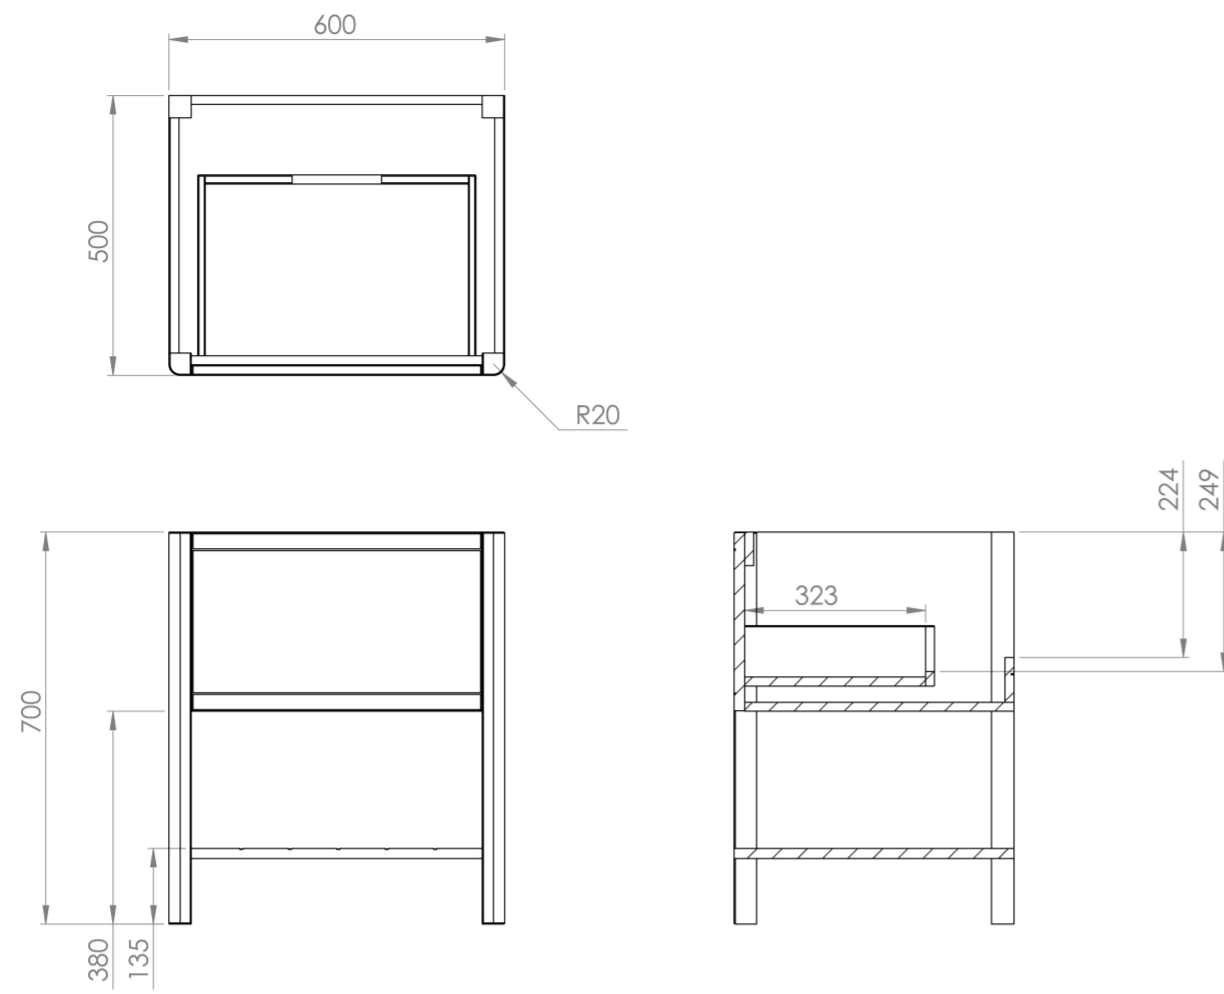

FRONTIER 60CM 1 DRAWER FLOOR STANDING UNIT WITH UNDERMOUNT TRAY - MATTE WHITE

Product Code: FR060F.MW.2

PRODUCT INFORMATION

Finish:	Matte White
Height:	700mm
Width:	600mm
Depth:	500mm
Material	MDF
Weight	22kg
Guarantee	5 years
Configuration	1 Drawer
Drawer Type	Soft close
Compatible Countertop(s)	FR060T.C
Handle(s) Required	1, purchase separately
Other Features	Easy installation Quick release drawers, Undermount Tray

The 60cm unit, available in Matte White and Matte Fiord finishes, features clean textured lines that can blend with both modern and traditional styles. Frontier not only appeals to your sense of design but also caters to your organizational needs with its undermount tray and stylish beechwood drawer divider. Personalise your Frontier unit by choosing a handle and sit-on basin from our SIENNA range that resonates with your unique style.

This is the re-imagined New FRONTIER.

Furniture only. Countertop [FR060T.C], sit-on basin, and handles to be purchased separately.

TECHNICAL DRAWING

Saneux reserves the right to alter the specifications and product range without prior notice. Dimensions are given as a guide only. Dimensions should not be used for surrounding furniture, fixtures and fittings until the product is on site.