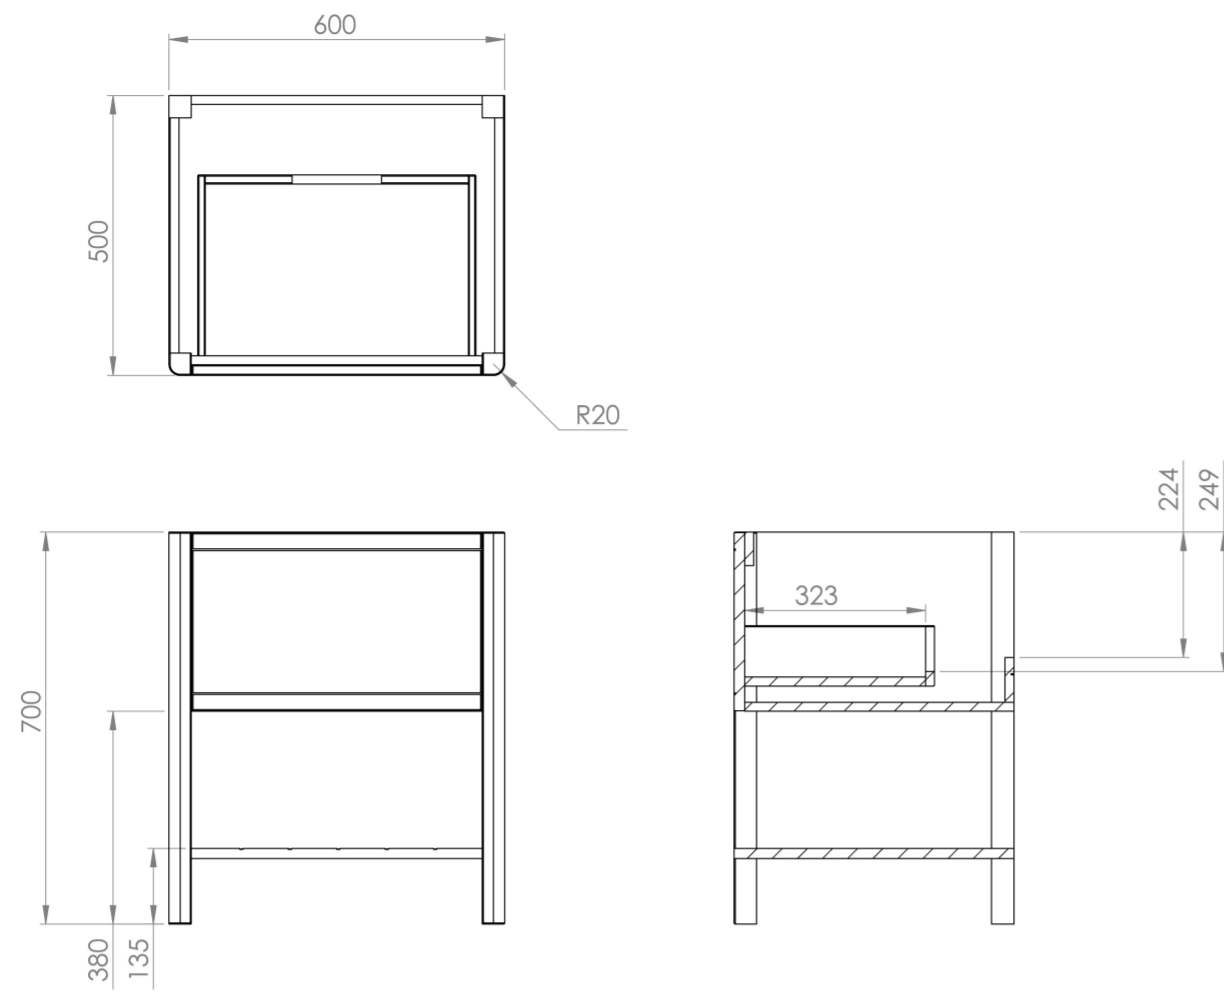

TECHNICAL DRAWING

Saneux reserves the right to alter the specifications and product range without prior notice. Dimensions are given as a guide only. Dimensions should not be used for surrounding furniture, fixtures and fittings until the product is on site.

<https://saneux.com/products/frontier-60cm-1-drawer-floor-standing-unit-with-undermount-tray-matte-white>