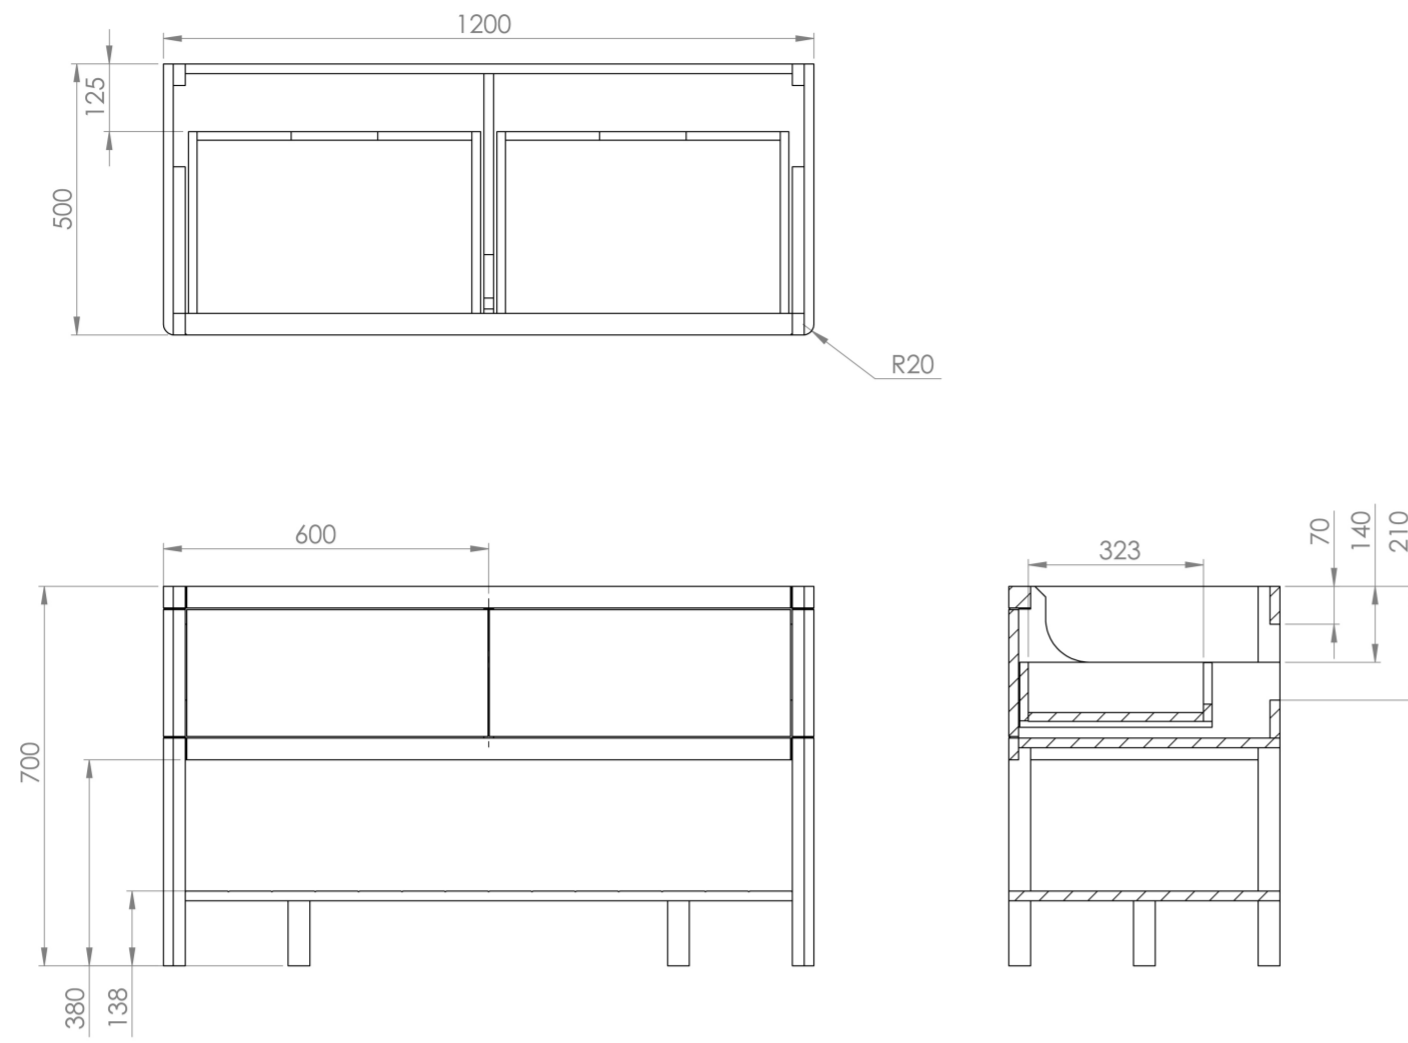

TECHNICAL DRAWING

Saneux reserves the right to alter the specifications and product range without prior notice. Dimensions are given as a guide only. Dimensions should not be used for surrounding furniture, fixtures and fittings until the product is on site.

<https://saneux.com/products/frontier-120cm-2-drawer-floor-standing-unit-with-undermount-tray-matte-fiord>