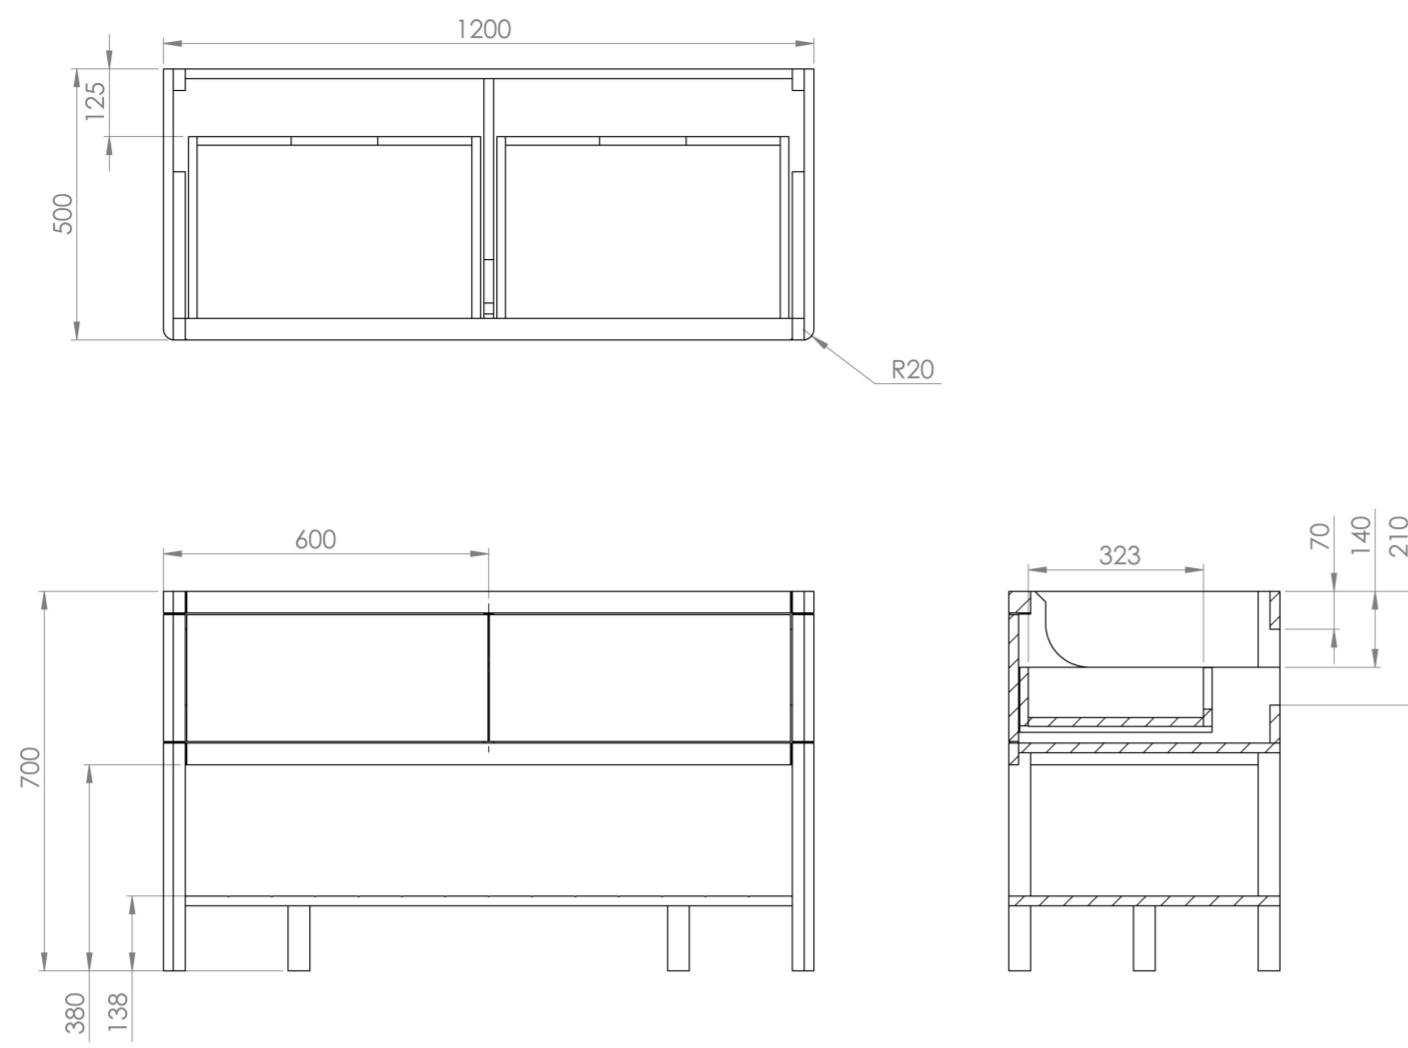

TECHNICAL DRAWING

Saneux reserves the right to alter the specifications and product range without prior notice. Dimensions are given as a guide only. Dimensions should not be used for surrounding furniture, fixtures and fittings until the product is on site.

<https://saneux.com/products/frontier-120cm-2-drawer-floor-standing-unit-with-undermount-tray-matte-fiord>