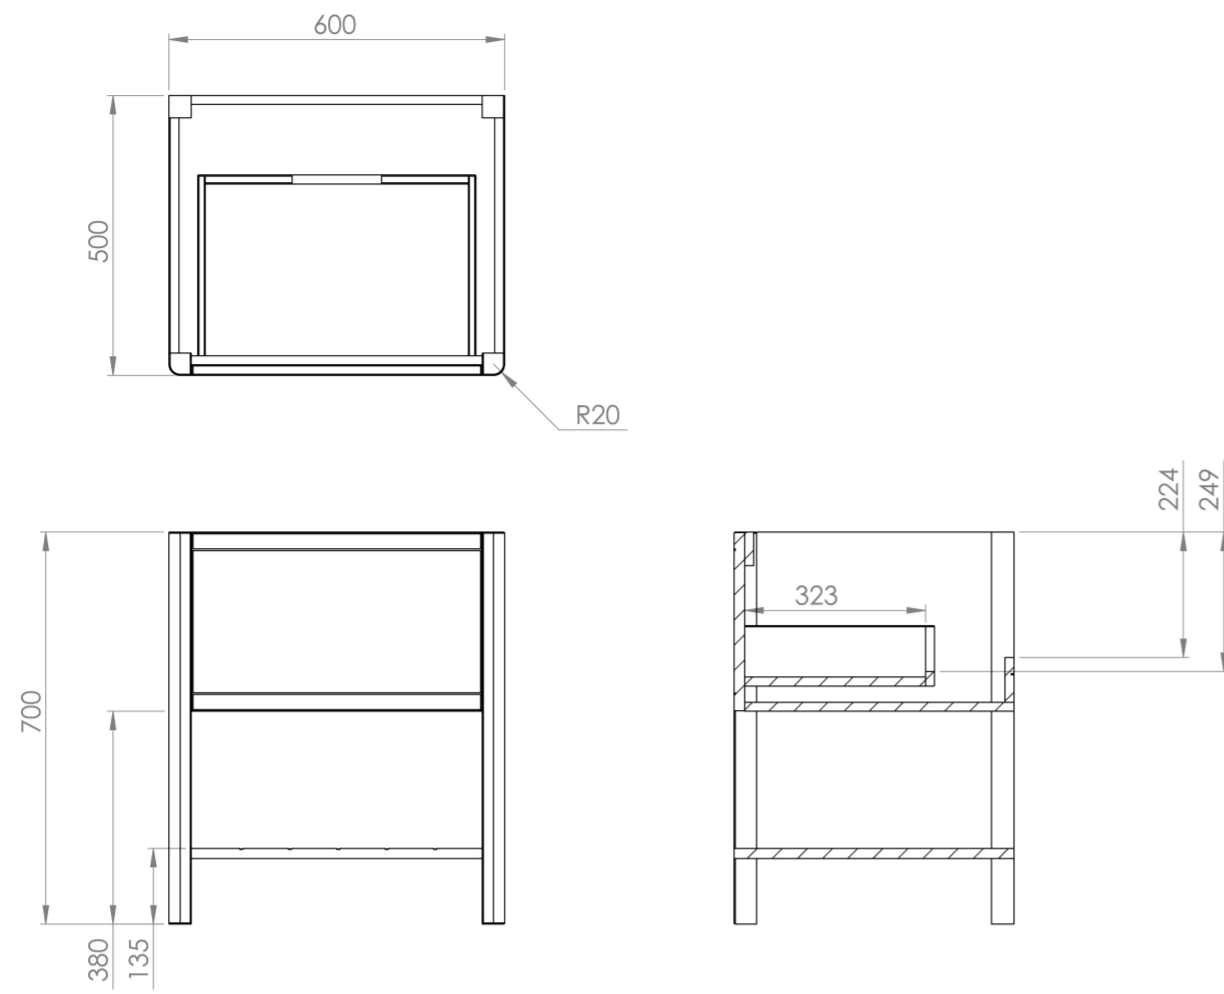

## PRODUCT INFORMATION

<b>Finish:</b>	Matte Fiord
<b>Height:</b>	700mm
<b>Width:</b>	600mm
<b>Depth:</b>	500mm
<b>Material</b>	MDF
<b>Weight</b>	22kg
<b>Guarantee</b>	5 years
<b>Configuration</b>	1 Drawer
<b>Drawer Type</b>	Soft close
<b>Compatible Countertop(s)</b>	FR060T.C
<b>Handle(s) Required</b>	1, purchase separately
<b>Other Features</b>	Easy installation Quick release drawers, Undermount Tray

The 60cm unit, available in Matte Fiord and Matte White finishes, features clean textured lines that can blend with both modern and traditional styles. Frontier not only appeals to your sense of design but also caters to your organizational needs with its undermount tray and stylish beechwood drawer divider. Personalise your Frontier unit by choosing a handle and sit-on basin from our SIENNA range that resonates with your unique style.