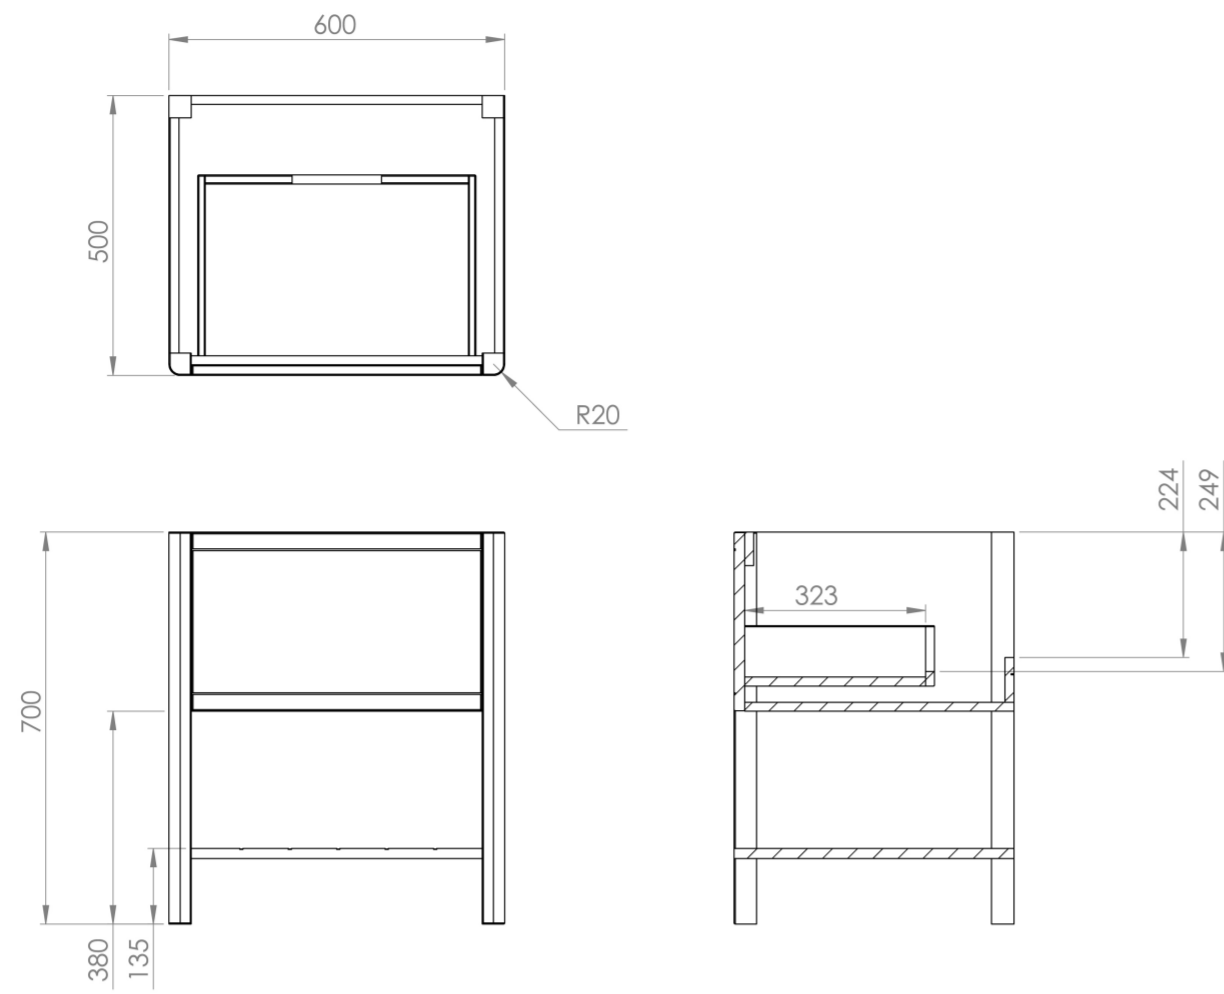

FRONTIER 60CM 1 DRAWER FLOOR STANDING UNIT WITH UNDERMOUNT TRAY - MATTE FIORD

Product Code: FR060F.MF.2

PRODUCT INFORMATION

Finish:	Matte Fiord
Height:	700mm
Width:	600mm
Depth:	500mm
Material	MDF
Weight	22kg
Guarantee	5 years
Configuration	1 Drawer
Drawer Type	Soft close
Compatible Countertop(s)	FR060T.C
Handle(s) Required	1, purchase separately
Other Features	Easy installation Quick release drawers, Undermount Tray

The 60cm unit, available in Matte Fiord and Matte White finishes, features clean textured lines that can blend with both modern and traditional styles. Frontier not only appeals to your sense of design but also caters to your organizational needs with its undermount tray and stylish beechwood drawer divider. Personalise your Frontier unit by choosing a handle and sit-on basin from our SIENNA range that resonates with your unique style.

This is the re-imagined New FRONTIER.

*Furniture only. Countertop [FR060T.C], sit-on basin, and handles to be purchased separately.

TECHNICAL DRAWING

Saneux reserves the right to alter the specifications and product range without prior notice. Dimensions are given as a guide only. Dimensions should not be used for surrounding furniture, fixtures and fittings until the product is on site.