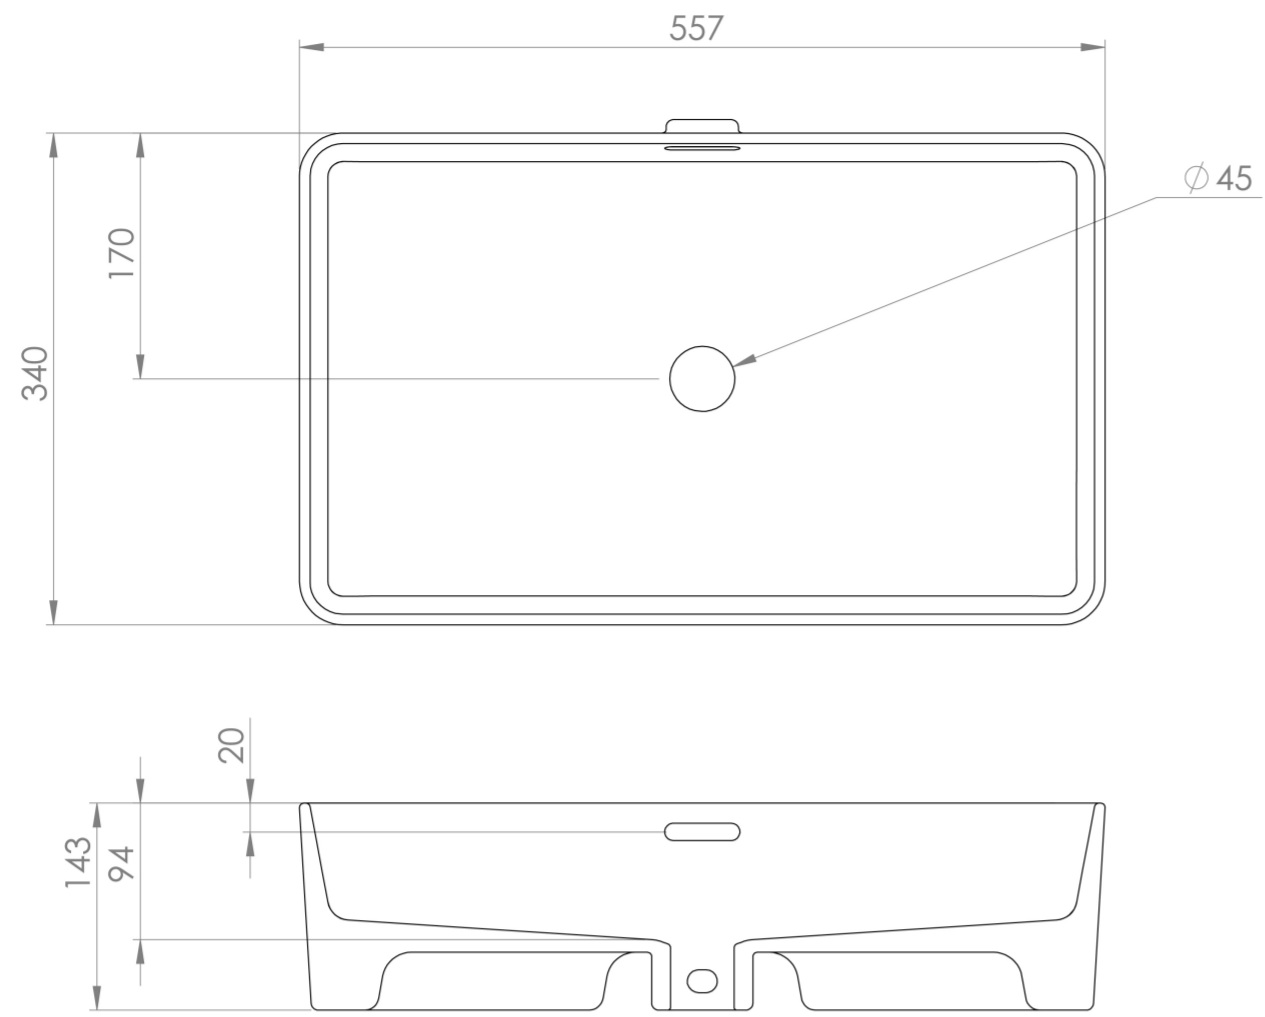

TECHNICAL DRAWING

Saneux reserves the right to alter the specifications and product range without prior notice. Dimensions are given as a guide only. Dimensions should not be used for surrounding furniture, fixtures and fittings until the product is on site.

<https://saneux.com/products/sienna-55x35cm-rectangular-countertop-washbasin-with-overflow>