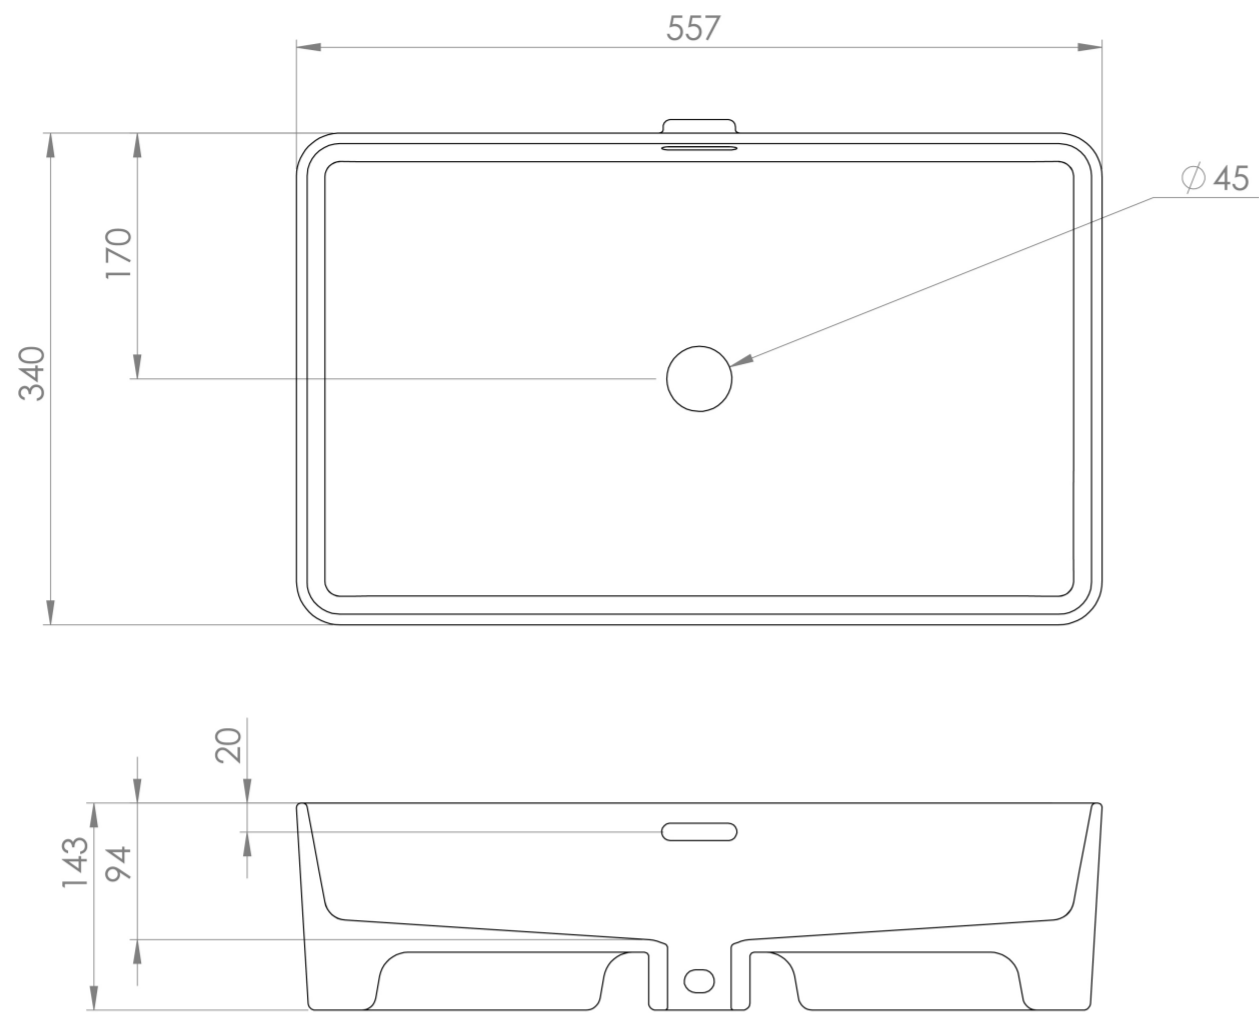

TECHNICAL DRAWING

Saneux reserves the right to alter the specifications and product range without prior notice. Dimensions are given as a guide only. Dimensions should not be used for surrounding furniture, fixtures and fittings until the product is on site.

<https://saneux.com/products/sienna-55x35cm-rectangular-countertop-washbasin-with-overflow>