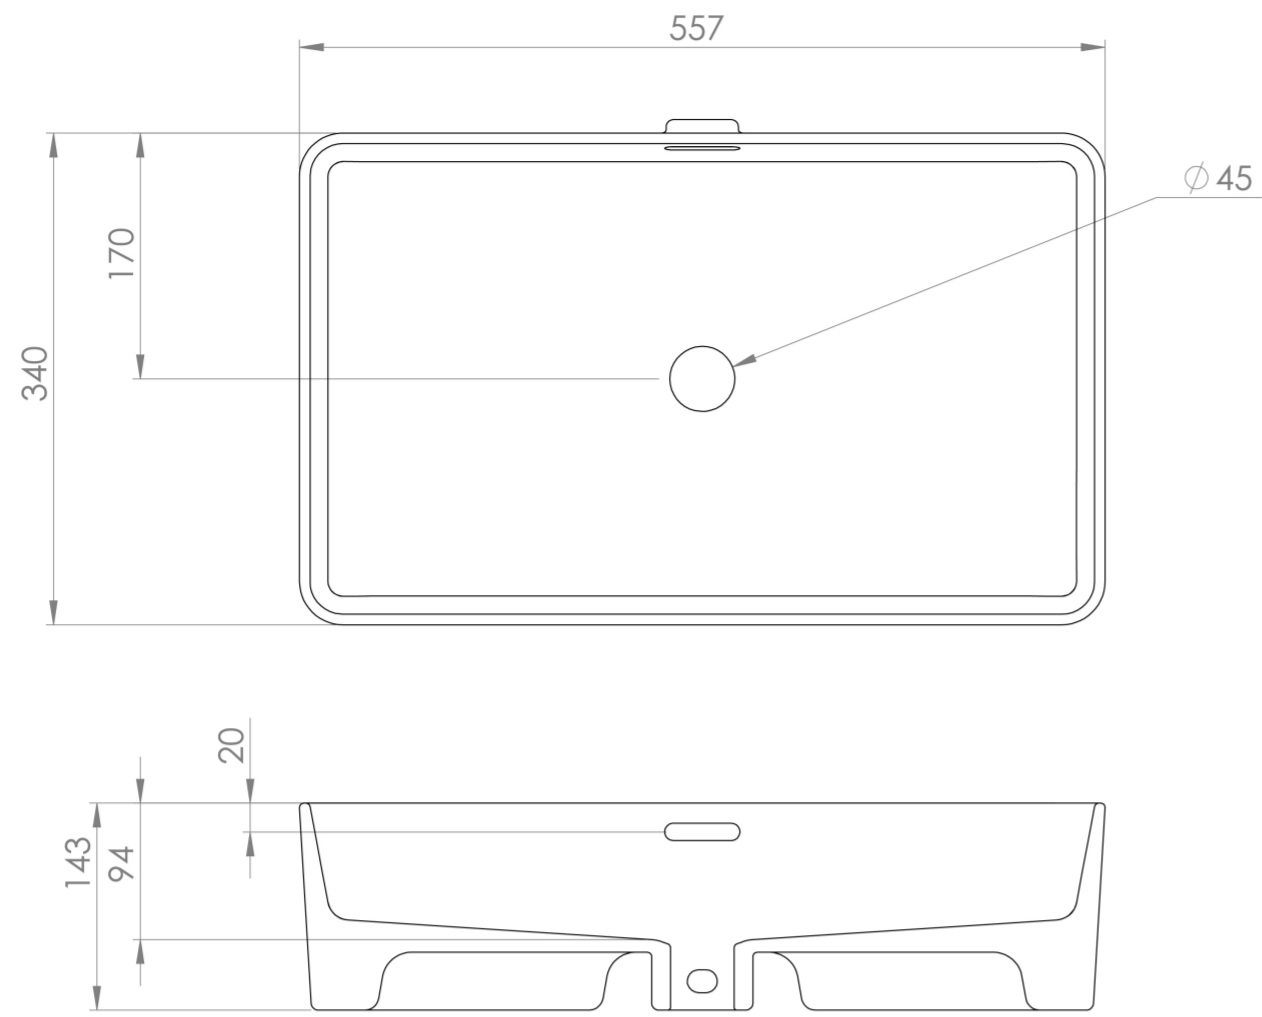

TECHNICAL DRAWING

Saneux reserves the right to alter the specifications and product range without prior notice. Dimensions are given as a guide only. Dimensions should not be used for surrounding furniture, fixtures and fittings until the product is on site.

<https://saneux.com/products/sienna-55x35cm-rectangular-countertop-washbasin-with-overflow>