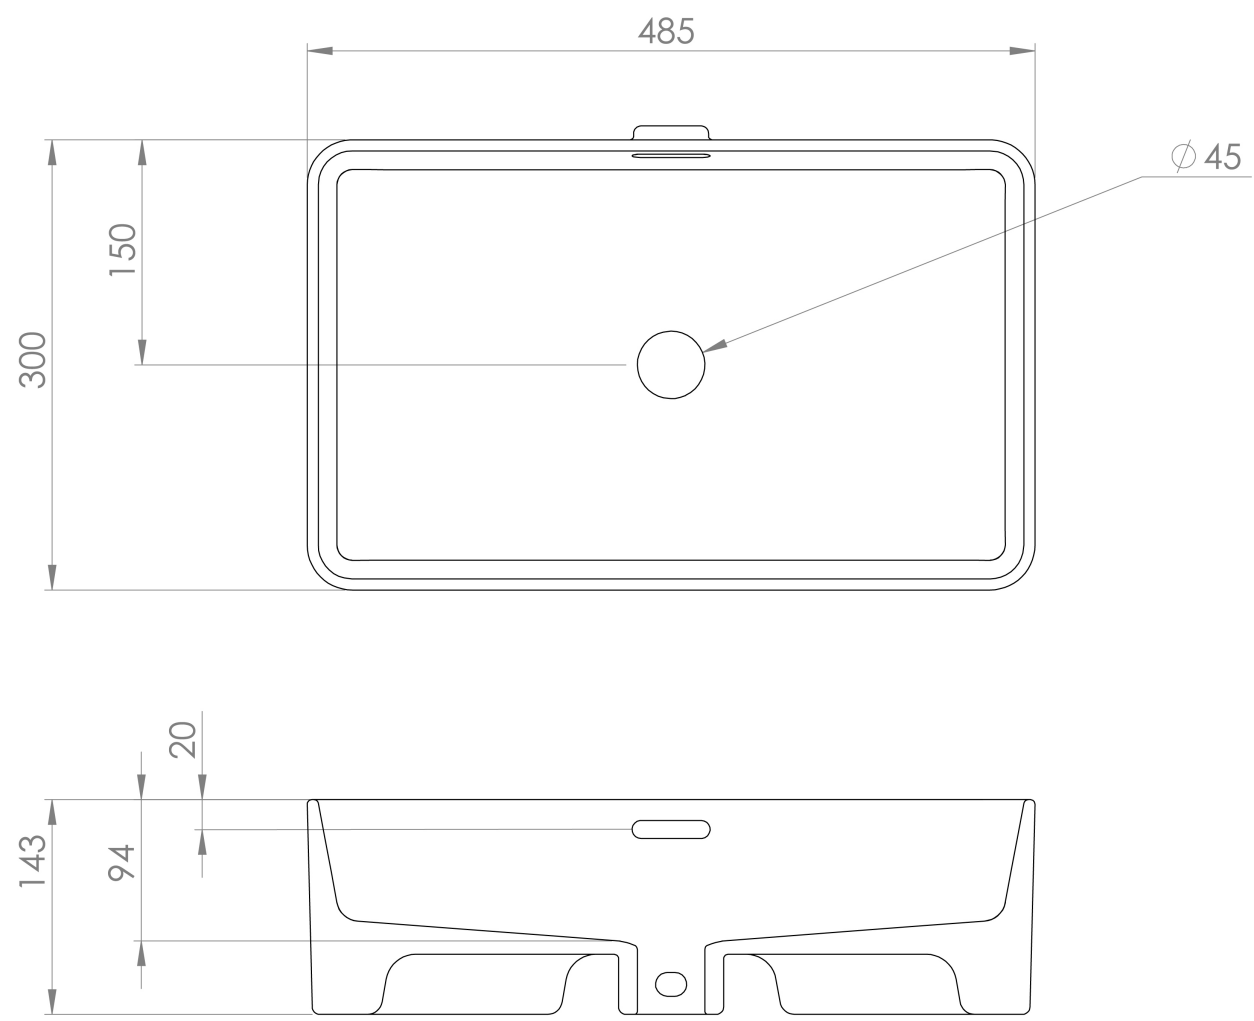

TECHNICAL DRAWING

Saneux reserves the right to alter the specifications and product range without prior notice. Dimensions are given as a guide only. Dimensions should not be used for surrounding furniture, fixtures and fittings until the product is on site.

<https://saneux.com/products/sienna-48x315cm-rectangular-countertop-washbasin-with-overflow>