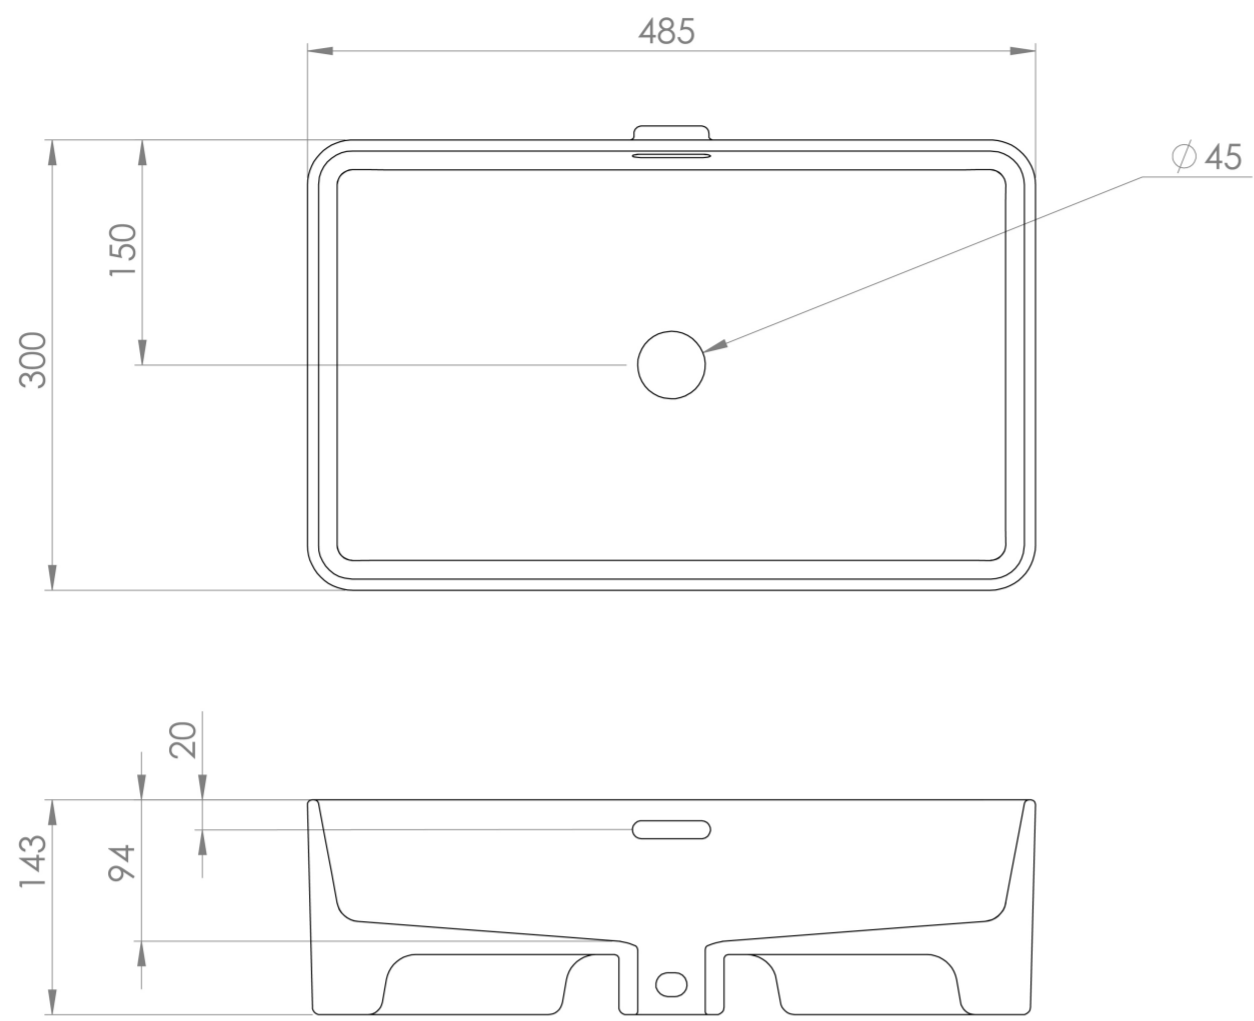

# SIENNA 48X31.5CM RECTANGULAR COUNTERTOP WASHBASIN - WITH OVERFLOW

Product Code: SI048SCB

## PRODUCT INFORMATION

<b>Finish:</b>	Gloss White
<b>Height:</b>	145mm
<b>Width:</b>	485mm
<b>Depth:</b>	300mm
<b>Material</b>	Ceramic
<b>Overflow(s)</b>	Yes
<b>Overflow Position</b>	Centre
<b>Overflow Diameter</b>	Oval
<b>Compatible Overflows</b>	sp.si.001
<b>Tap Holes</b>	0 Tap Hole
<b>Recommended Waste Required</b>	Slotted waste
<b>Furniture Required For Installation?</b>	Yes
<b>Guarantee</b>	Lifetime
<b>Extra Tap Hole Options</b>	N/A

## DESCRIPTION

The delicate form of the SIENNA sanitaryware collection is evident through the thin ceramic used, creating a stunning selection of refined countertop washbasins.

A cutting edge design featuring an integrated overflow sets this countertop basin apart as an industry pioneer.

<https://saneux.com/products/sienna-48x315cm-rectangular-countertop-washbasin-with-overflow>