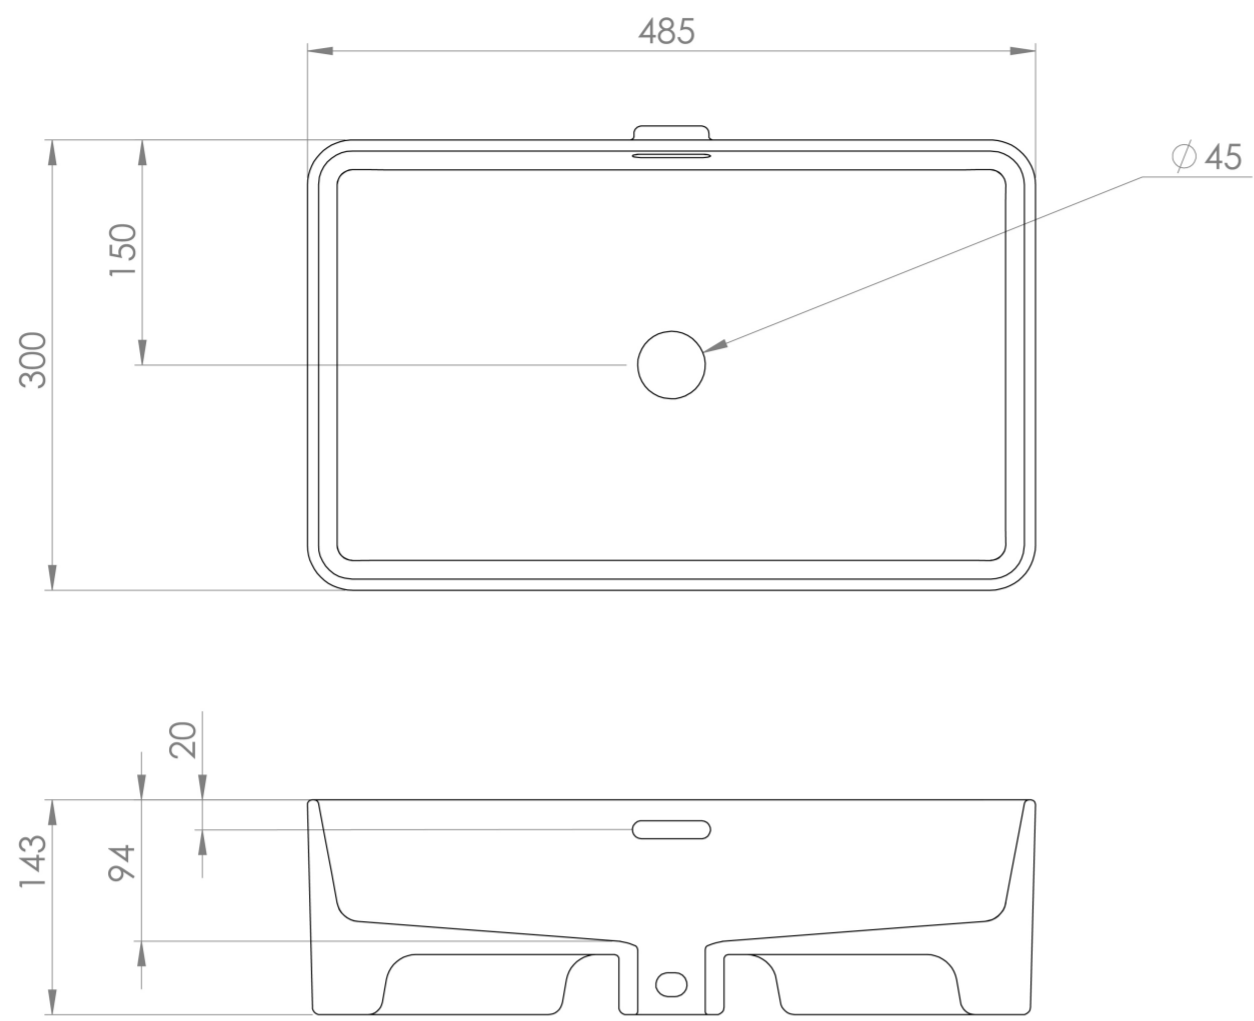

TECHNICAL DRAWING

Saneux reserves the right to alter the specifications and product range without prior notice. Dimensions are given as a guide only. Dimensions should not be used for surrounding furniture, fixtures and fittings until the product is on site.

<https://saneux.com/products/sienna-48x315cm-rectangular-countertop-washbasin-with-overflow>