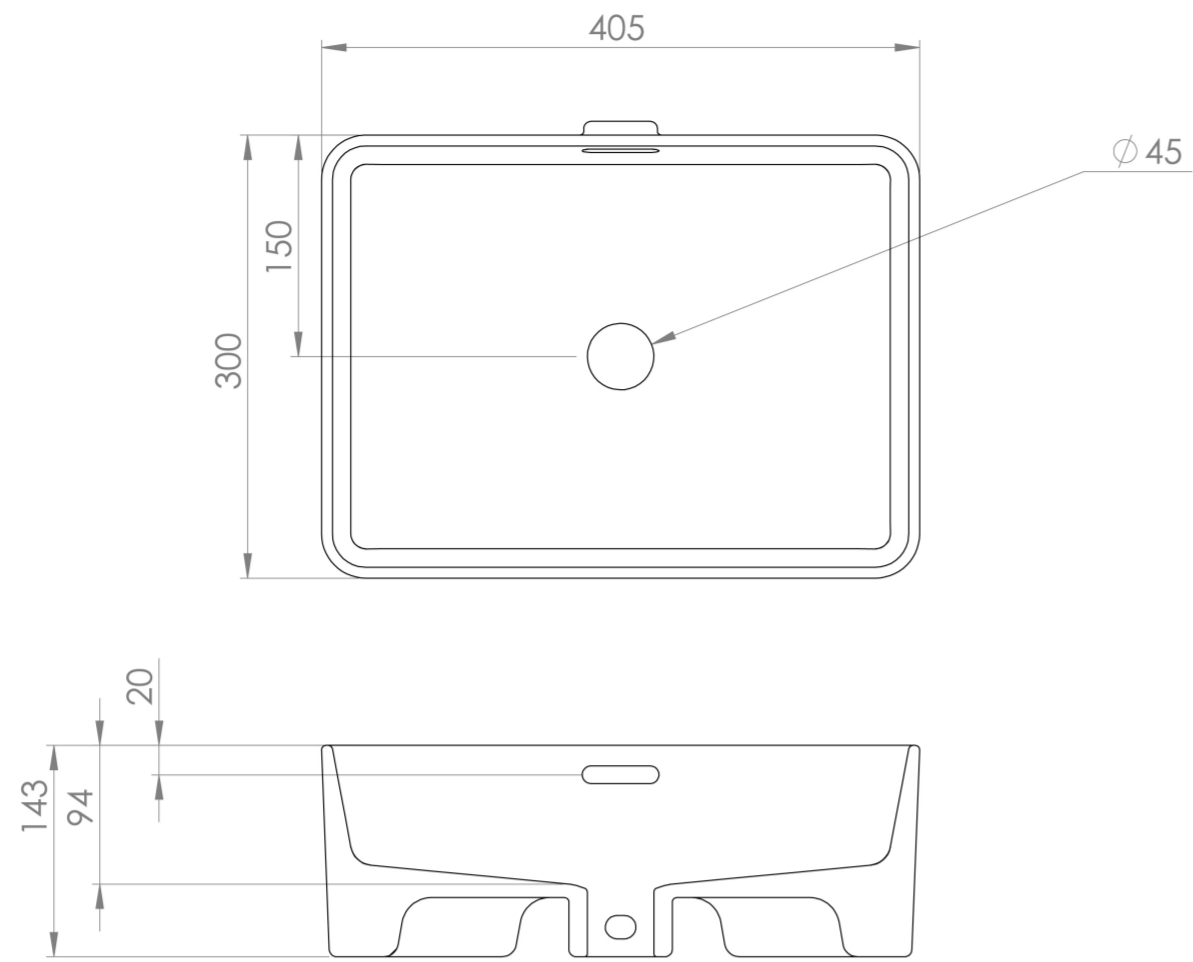

TECHNICAL DRAWING

Saneux reserves the right to alter the specifications and product range without prior notice. Dimensions are given as a guide only. Dimensions should not be used for surrounding furniture, fixtures and fittings until the product is on site.

<https://saneux.com/products/sienna-40x315cm-rectangular-countertop-washbasin-with-overflow>