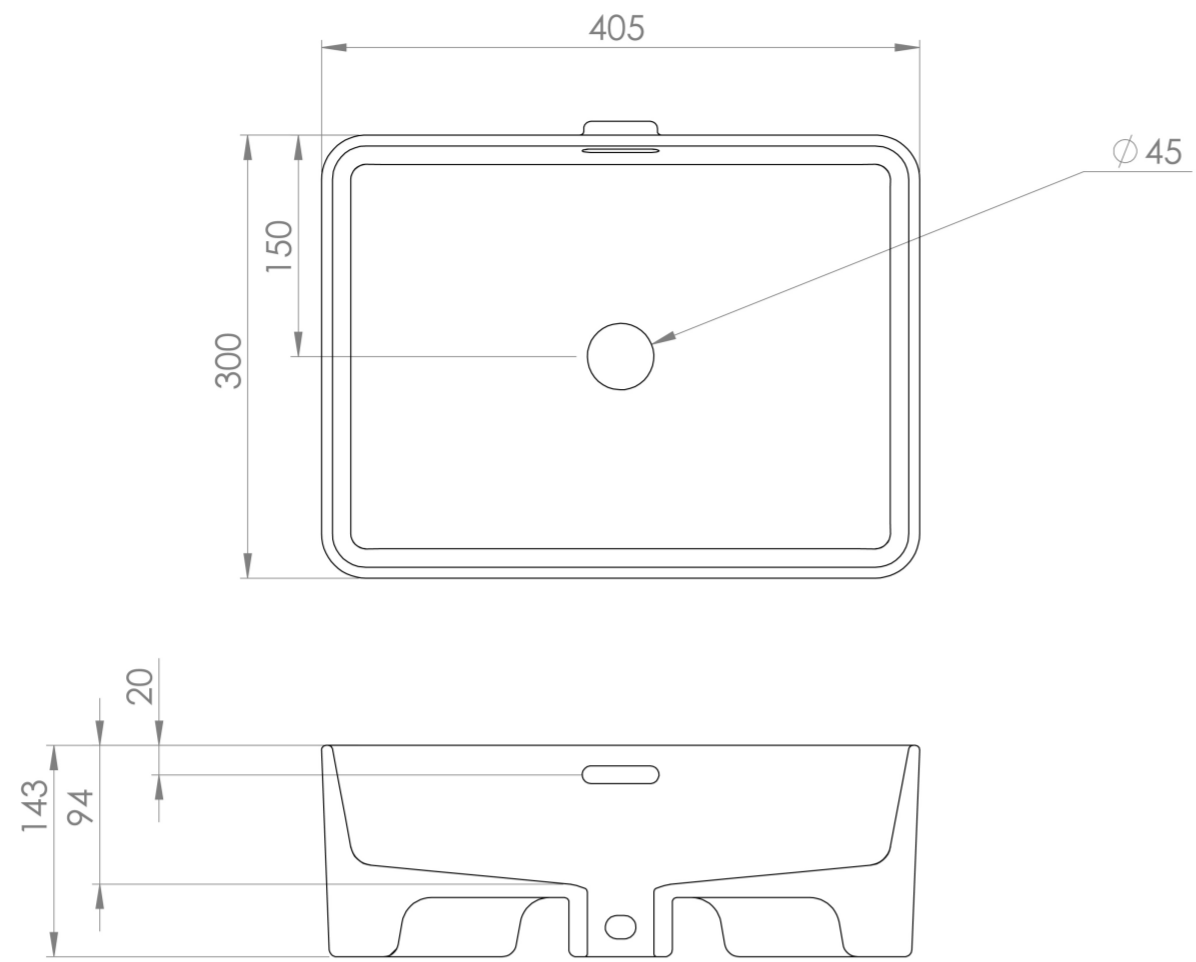

TECHNICAL DRAWING

Saneux reserves the right to alter the specifications and product range without prior notice. Dimensions are given as a guide only. Dimensions should not be used for surrounding furniture, fixtures and fittings until the product is on site.

<https://saneux.com/products/sienna-40x315cm-rectangular-countertop-washbasin-with-overflow>