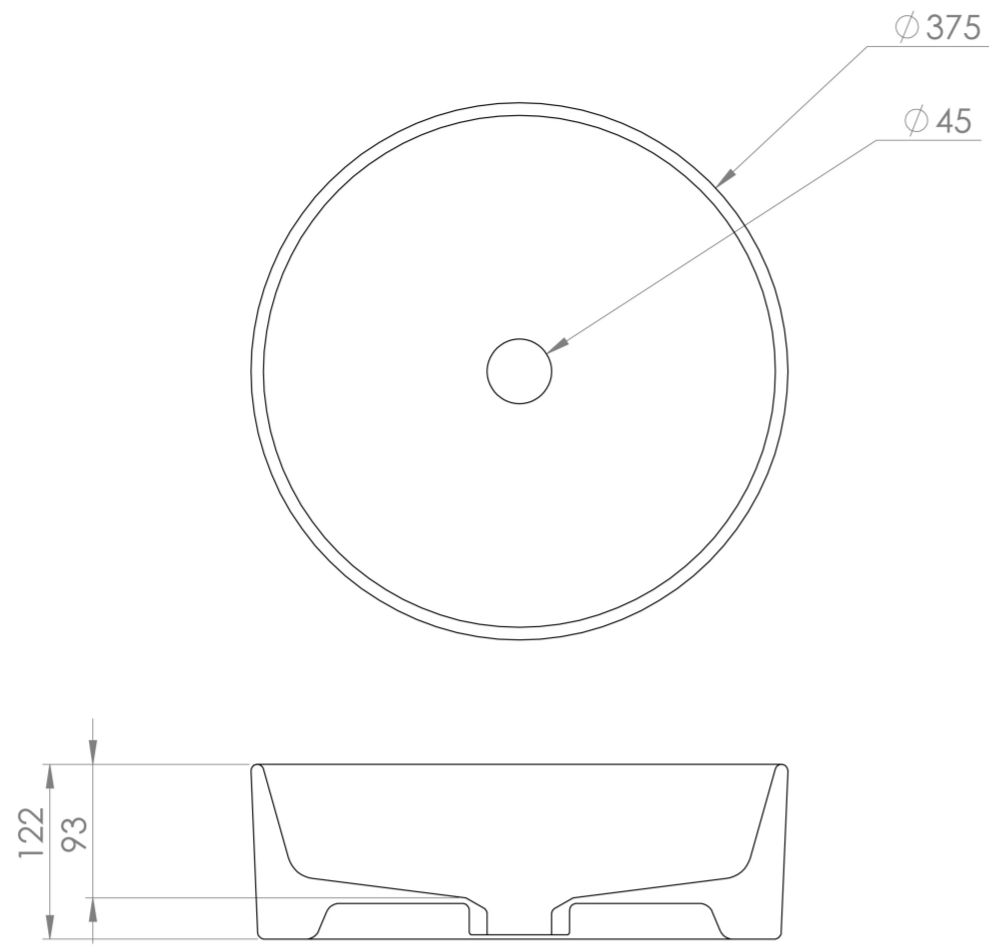

TECHNICAL DRAWING

Saneux reserves the right to alter the specifications and product range without prior notice. Dimensions are given as a guide only. Dimensions should not be used for surrounding furniture, fixtures and fittings until the product is on site.

<https://saneux.com/products/sienna-37cm-round-countertop-washbasin-fluted-form>