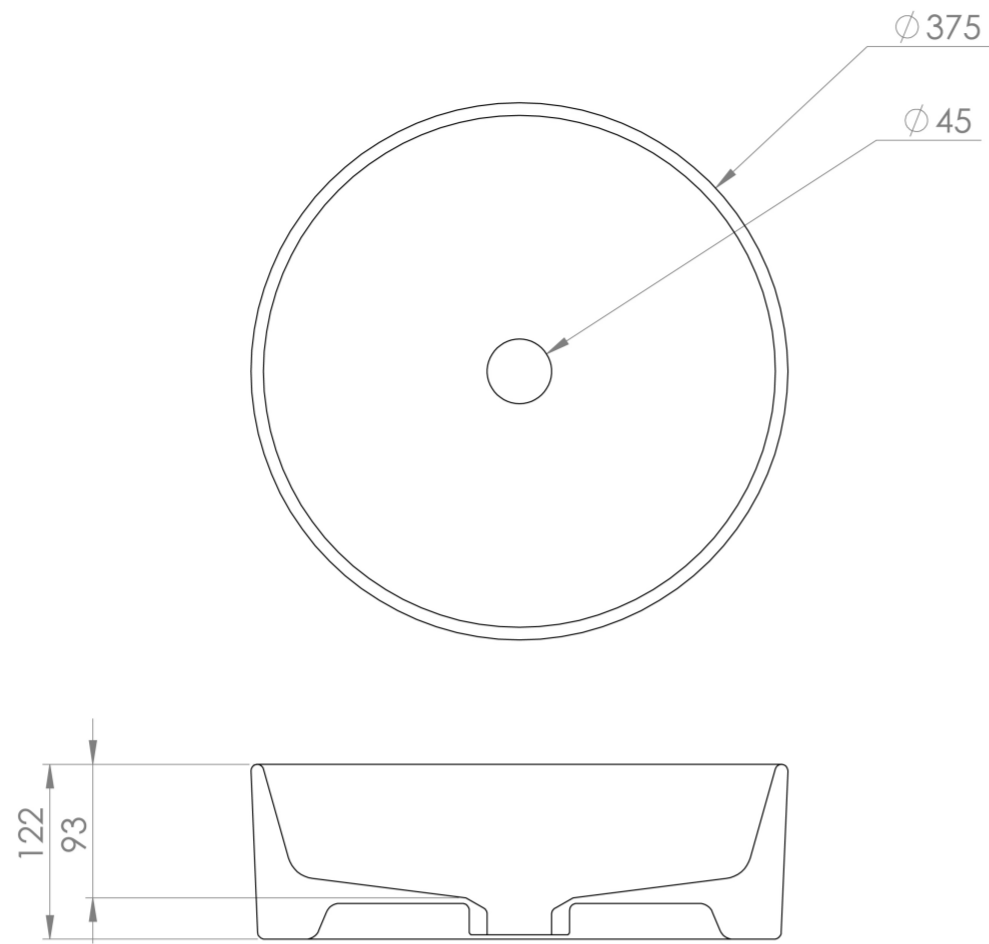

TECHNICAL DRAWING

Saneux reserves the right to alter the specifications and product range without prior notice. Dimensions are given as a guide only. Dimensions should not be used for surrounding furniture, fixtures and fittings until the product is on site.

<https://saneux.com/products/sienna-37cm-round-countertop-washbasin-fluted-form>