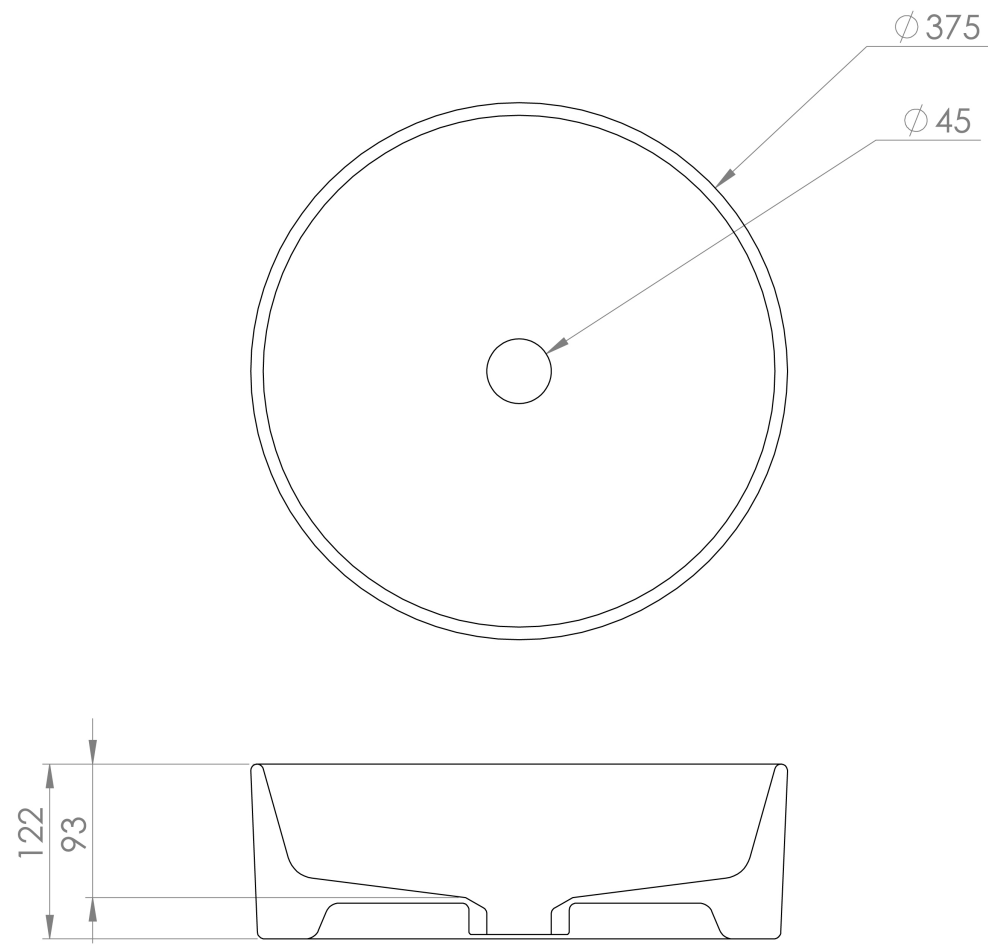

TECHNICAL DRAWING

Saneux reserves the right to alter the specifications and product range without prior notice. Dimensions are given as a guide only. Dimensions should not be used for surrounding furniture, fixtures and fittings until the product is on site.

<https://saneux.com/products/sienna-37cm-round-countertop-washbasin-fluted-form>