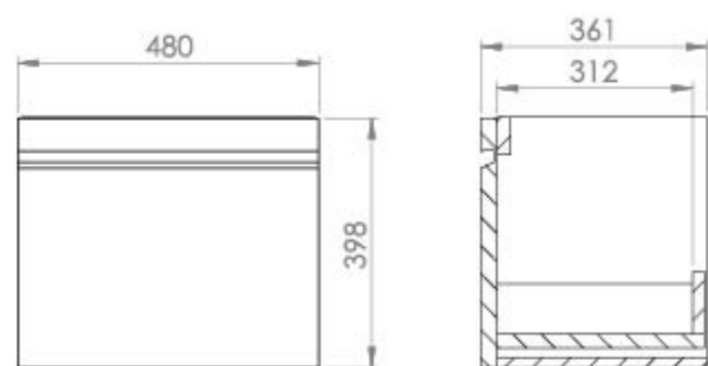

TECHNICAL DRAWING