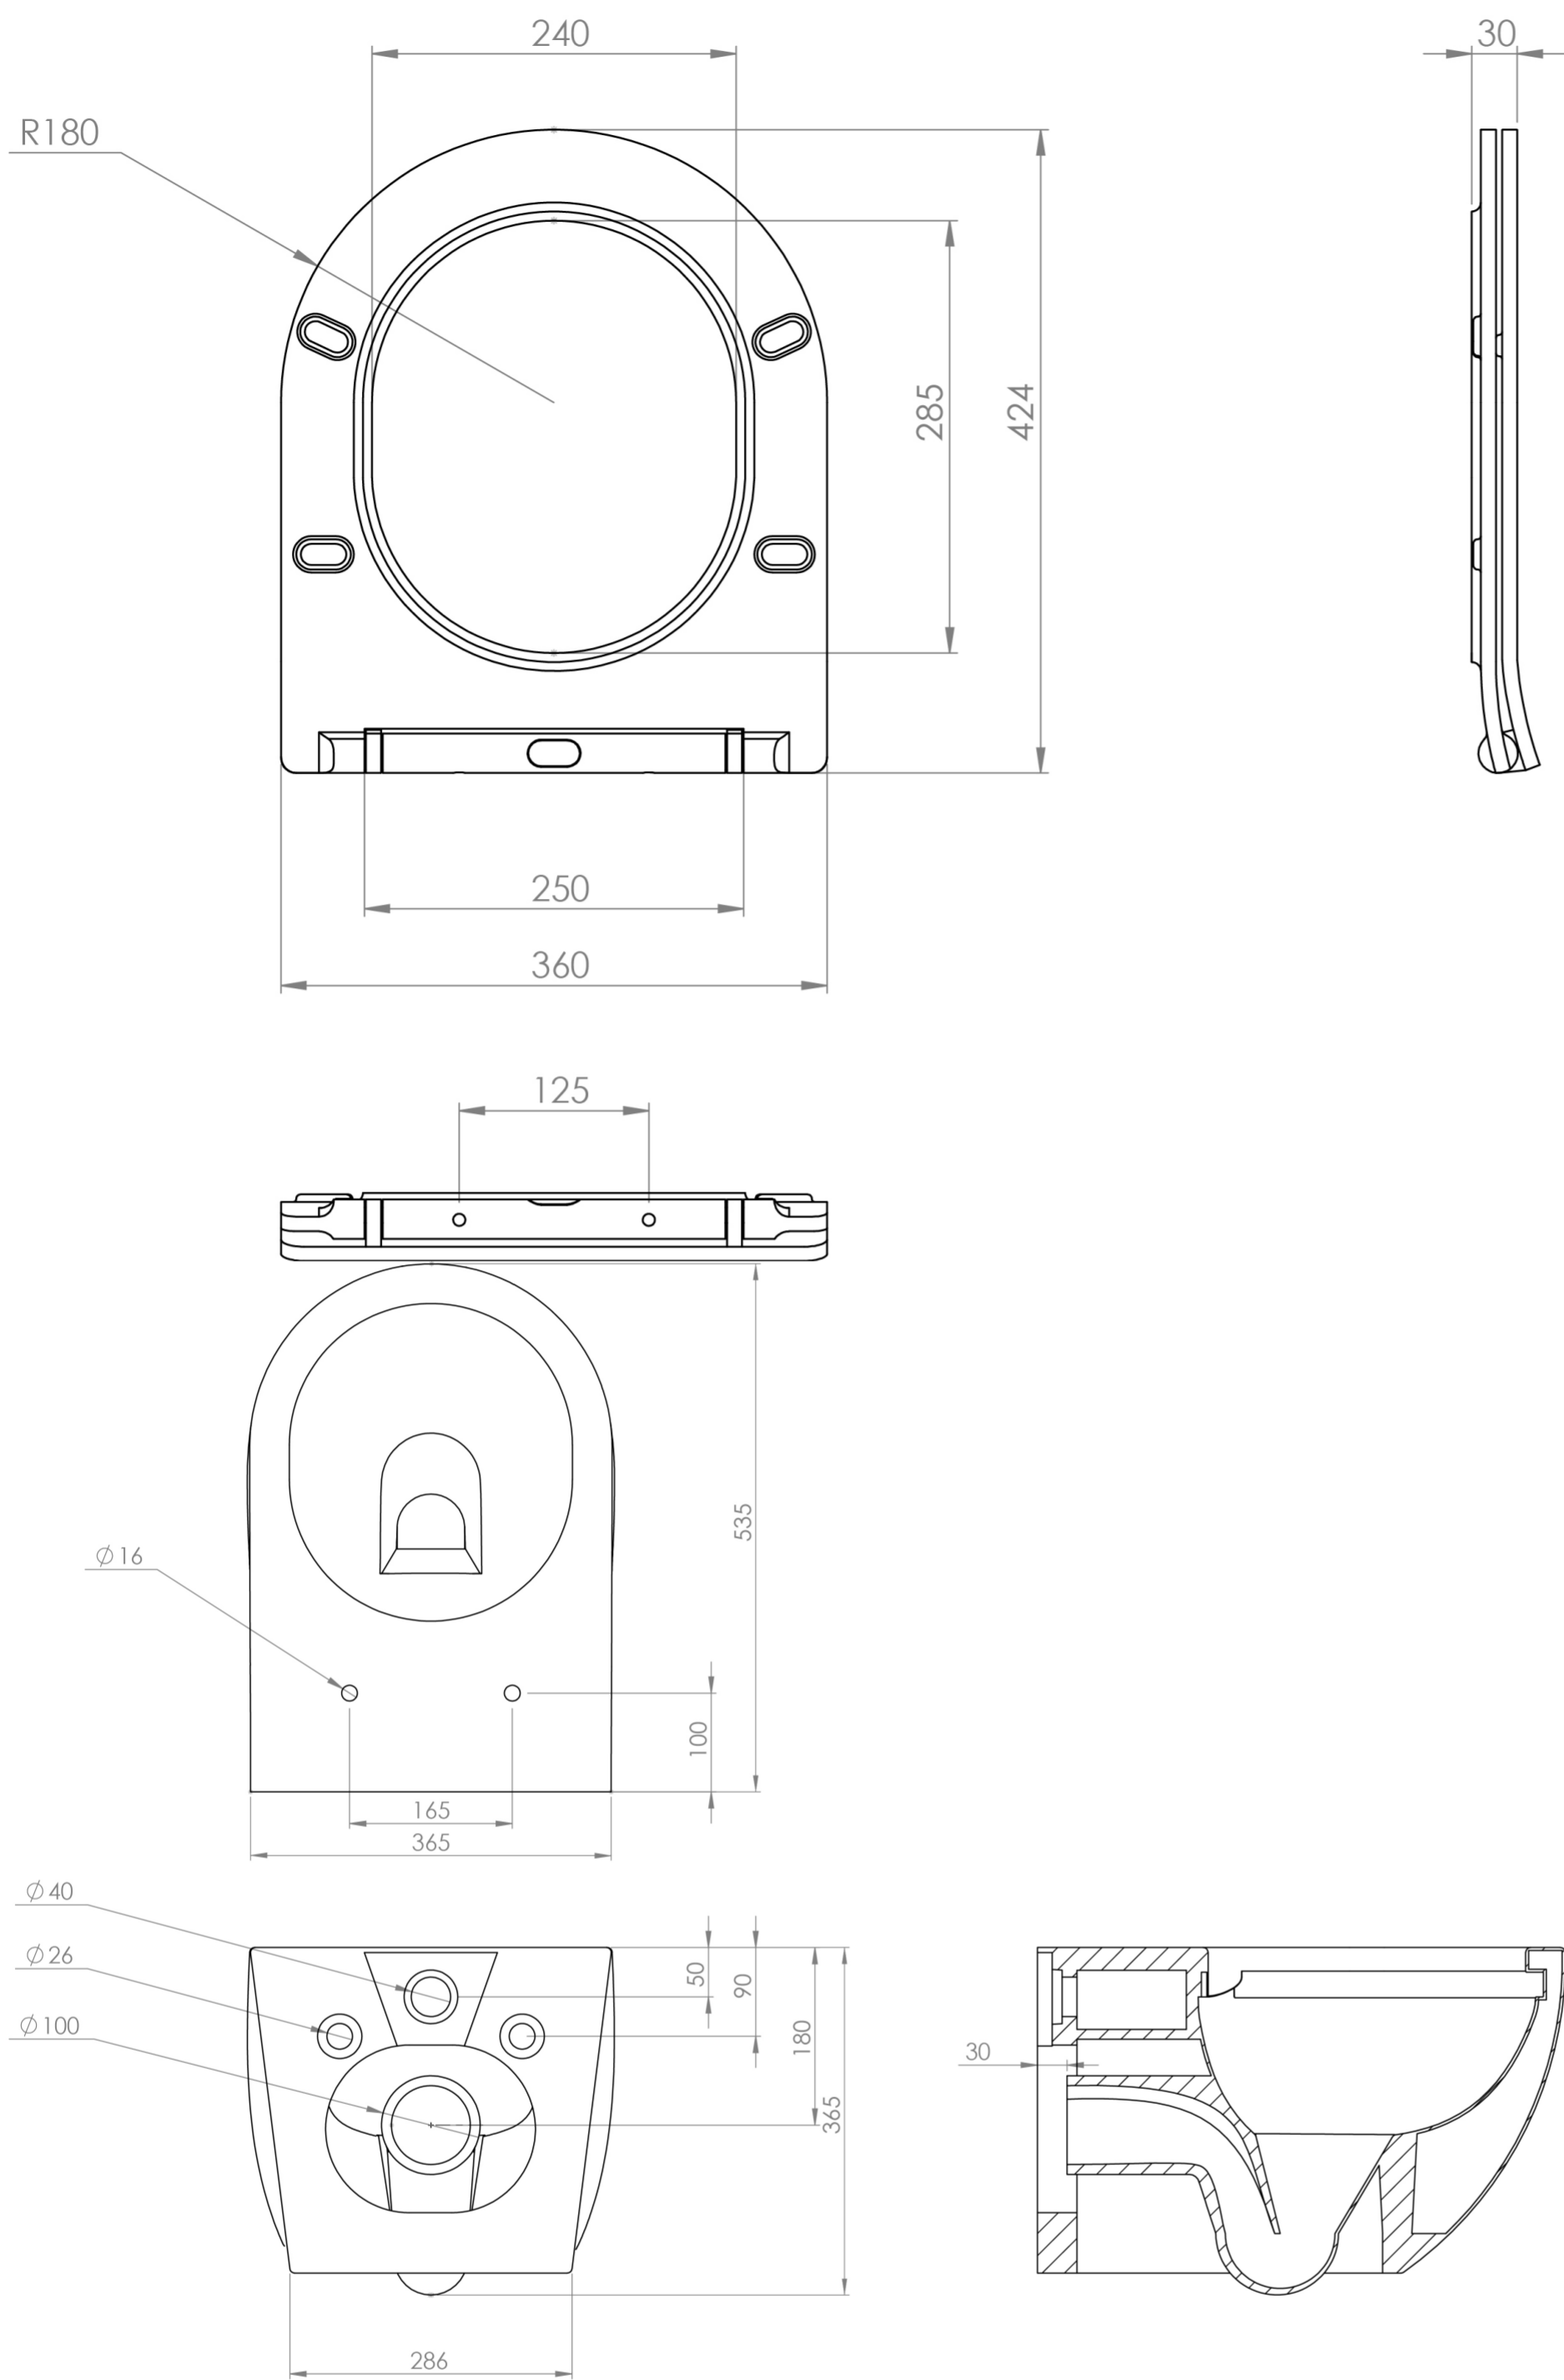

TECHNICAL DRAWING

Saneux reserves the right to alter the specifications and product range without prior notice. Dimensions are given as a guide only. Dimensions should not be used for surrounding furniture, fixtures and fittings until the product is on site.