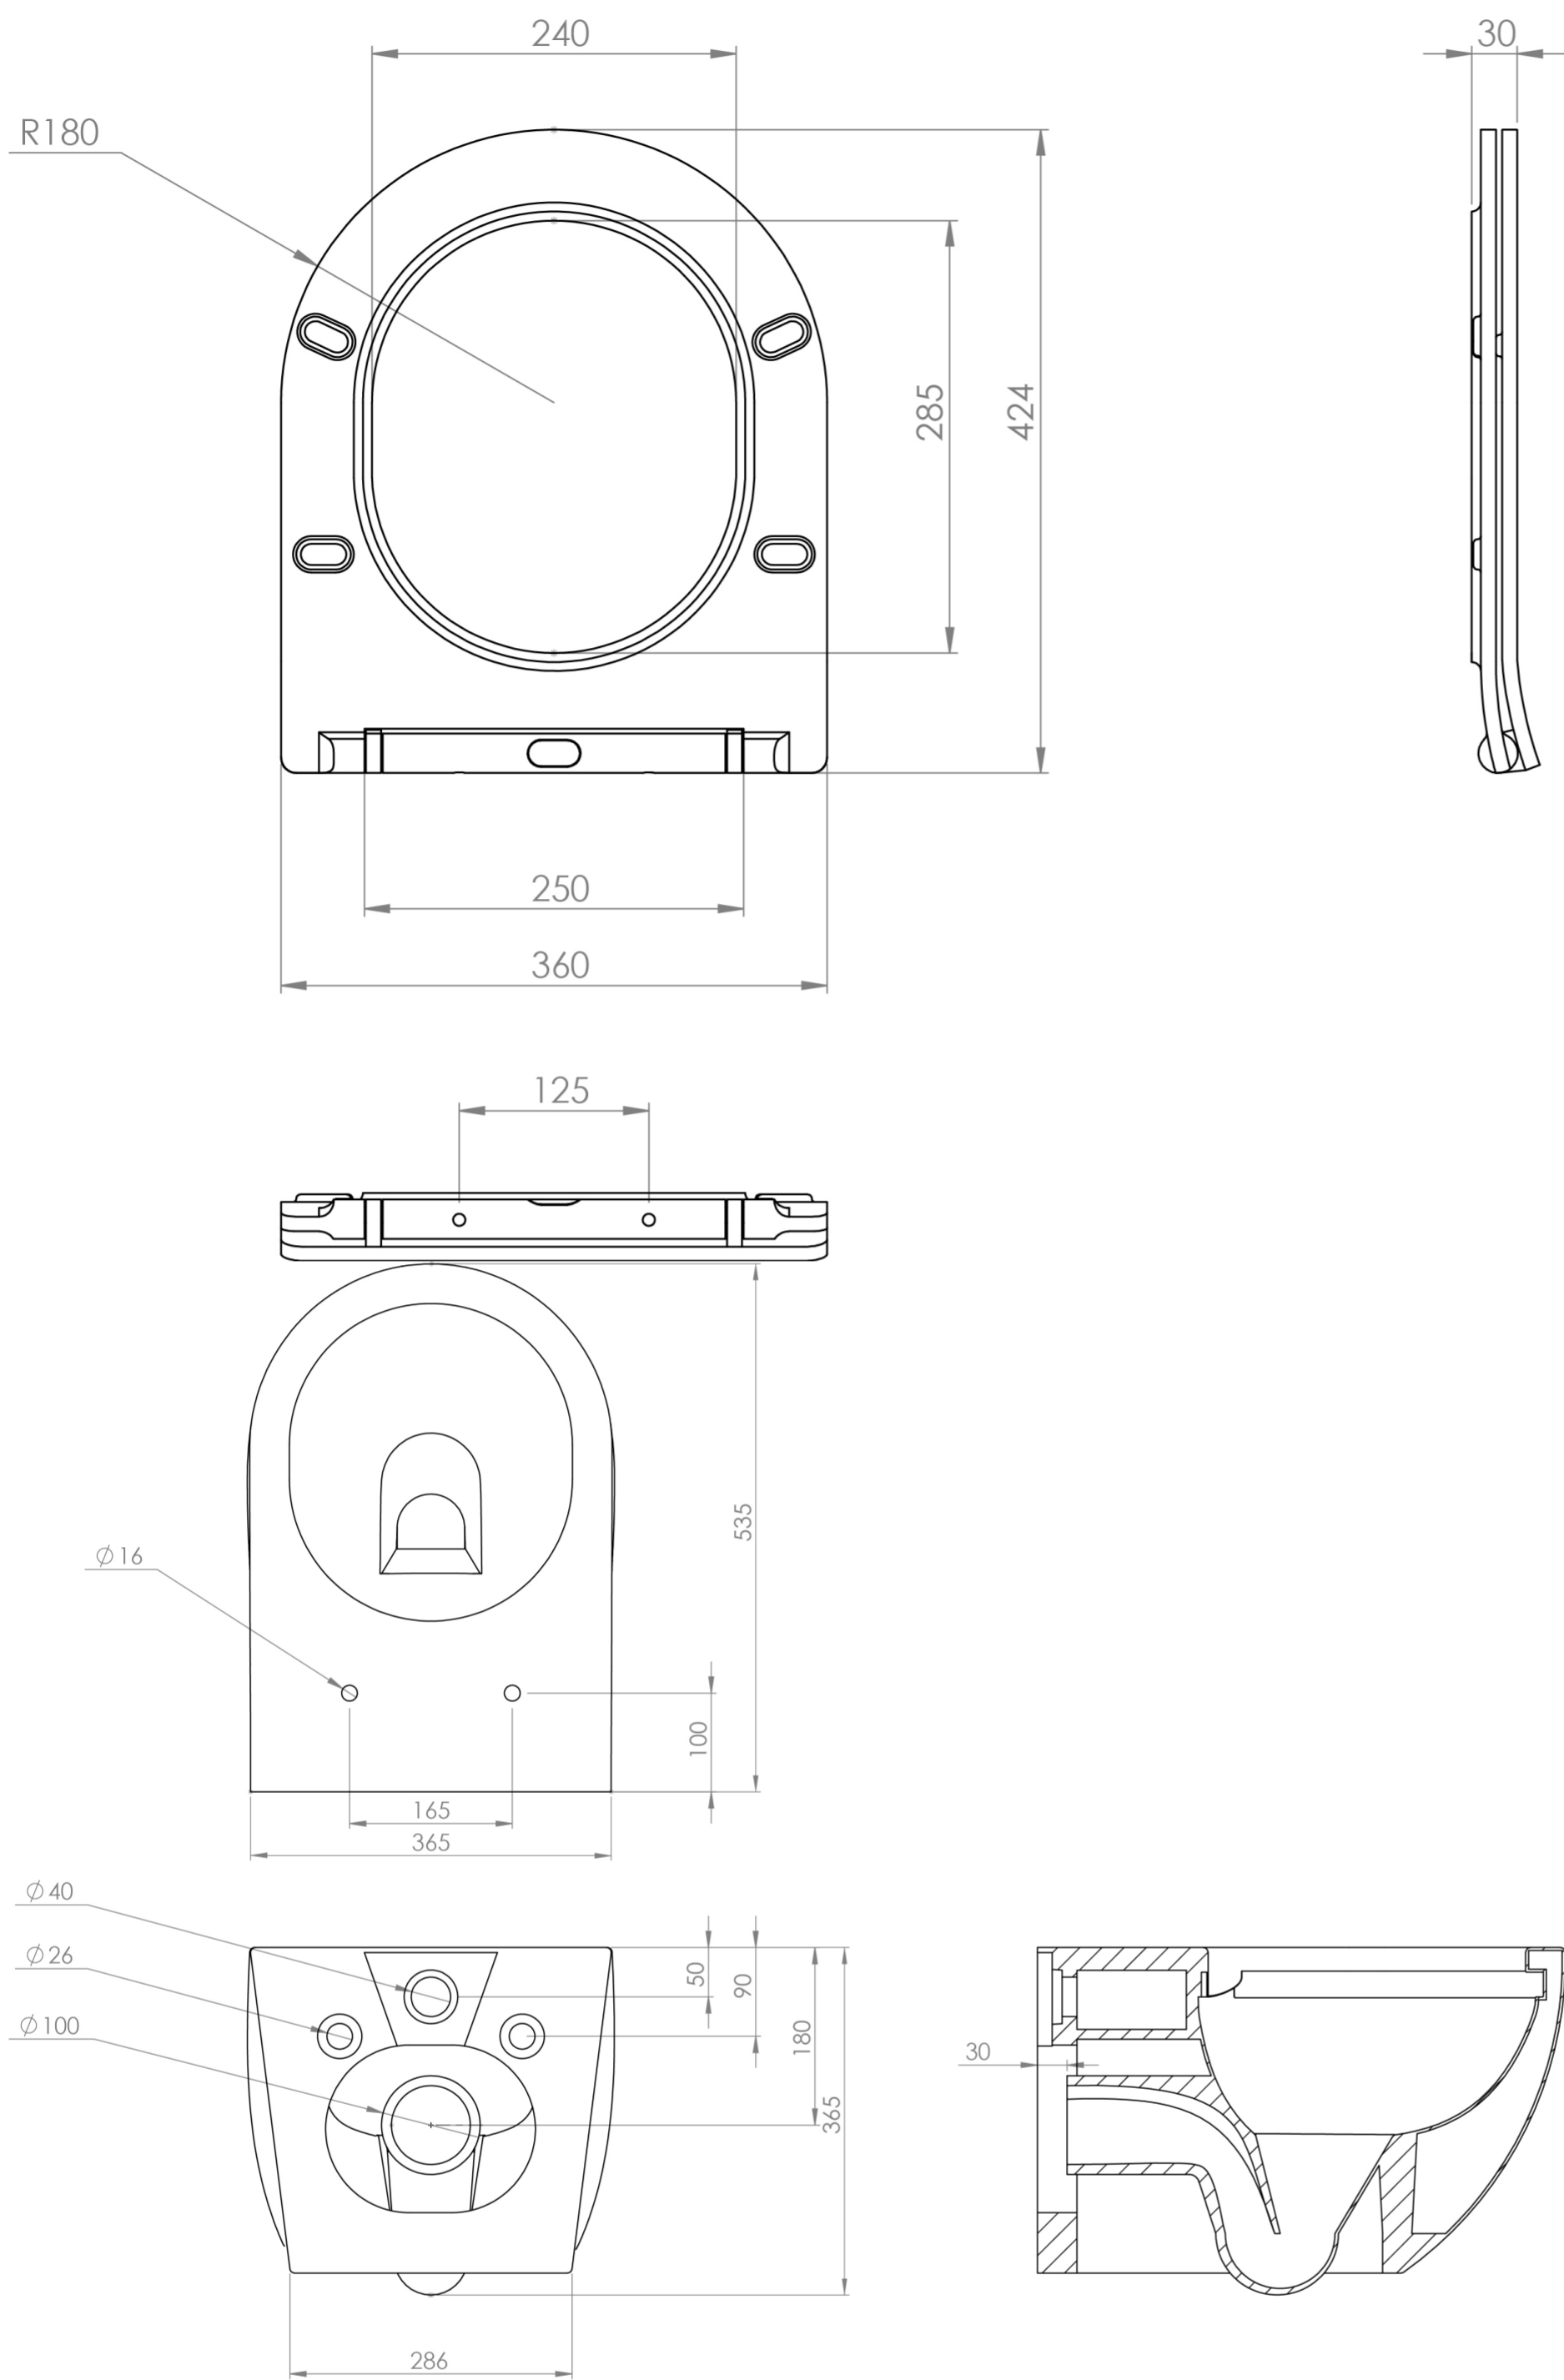

TECHNICAL DRAWING

Saneux reserves the right to alter the specifications and product range without prior notice. Dimensions are given as a guide only. Dimensions should not be used for surrounding furniture, fixtures and fittings until the product is on site.

<https://saneux.com/products/air-wall-hung-wc-pan-slim-seat-pack-rimless-long-projection>