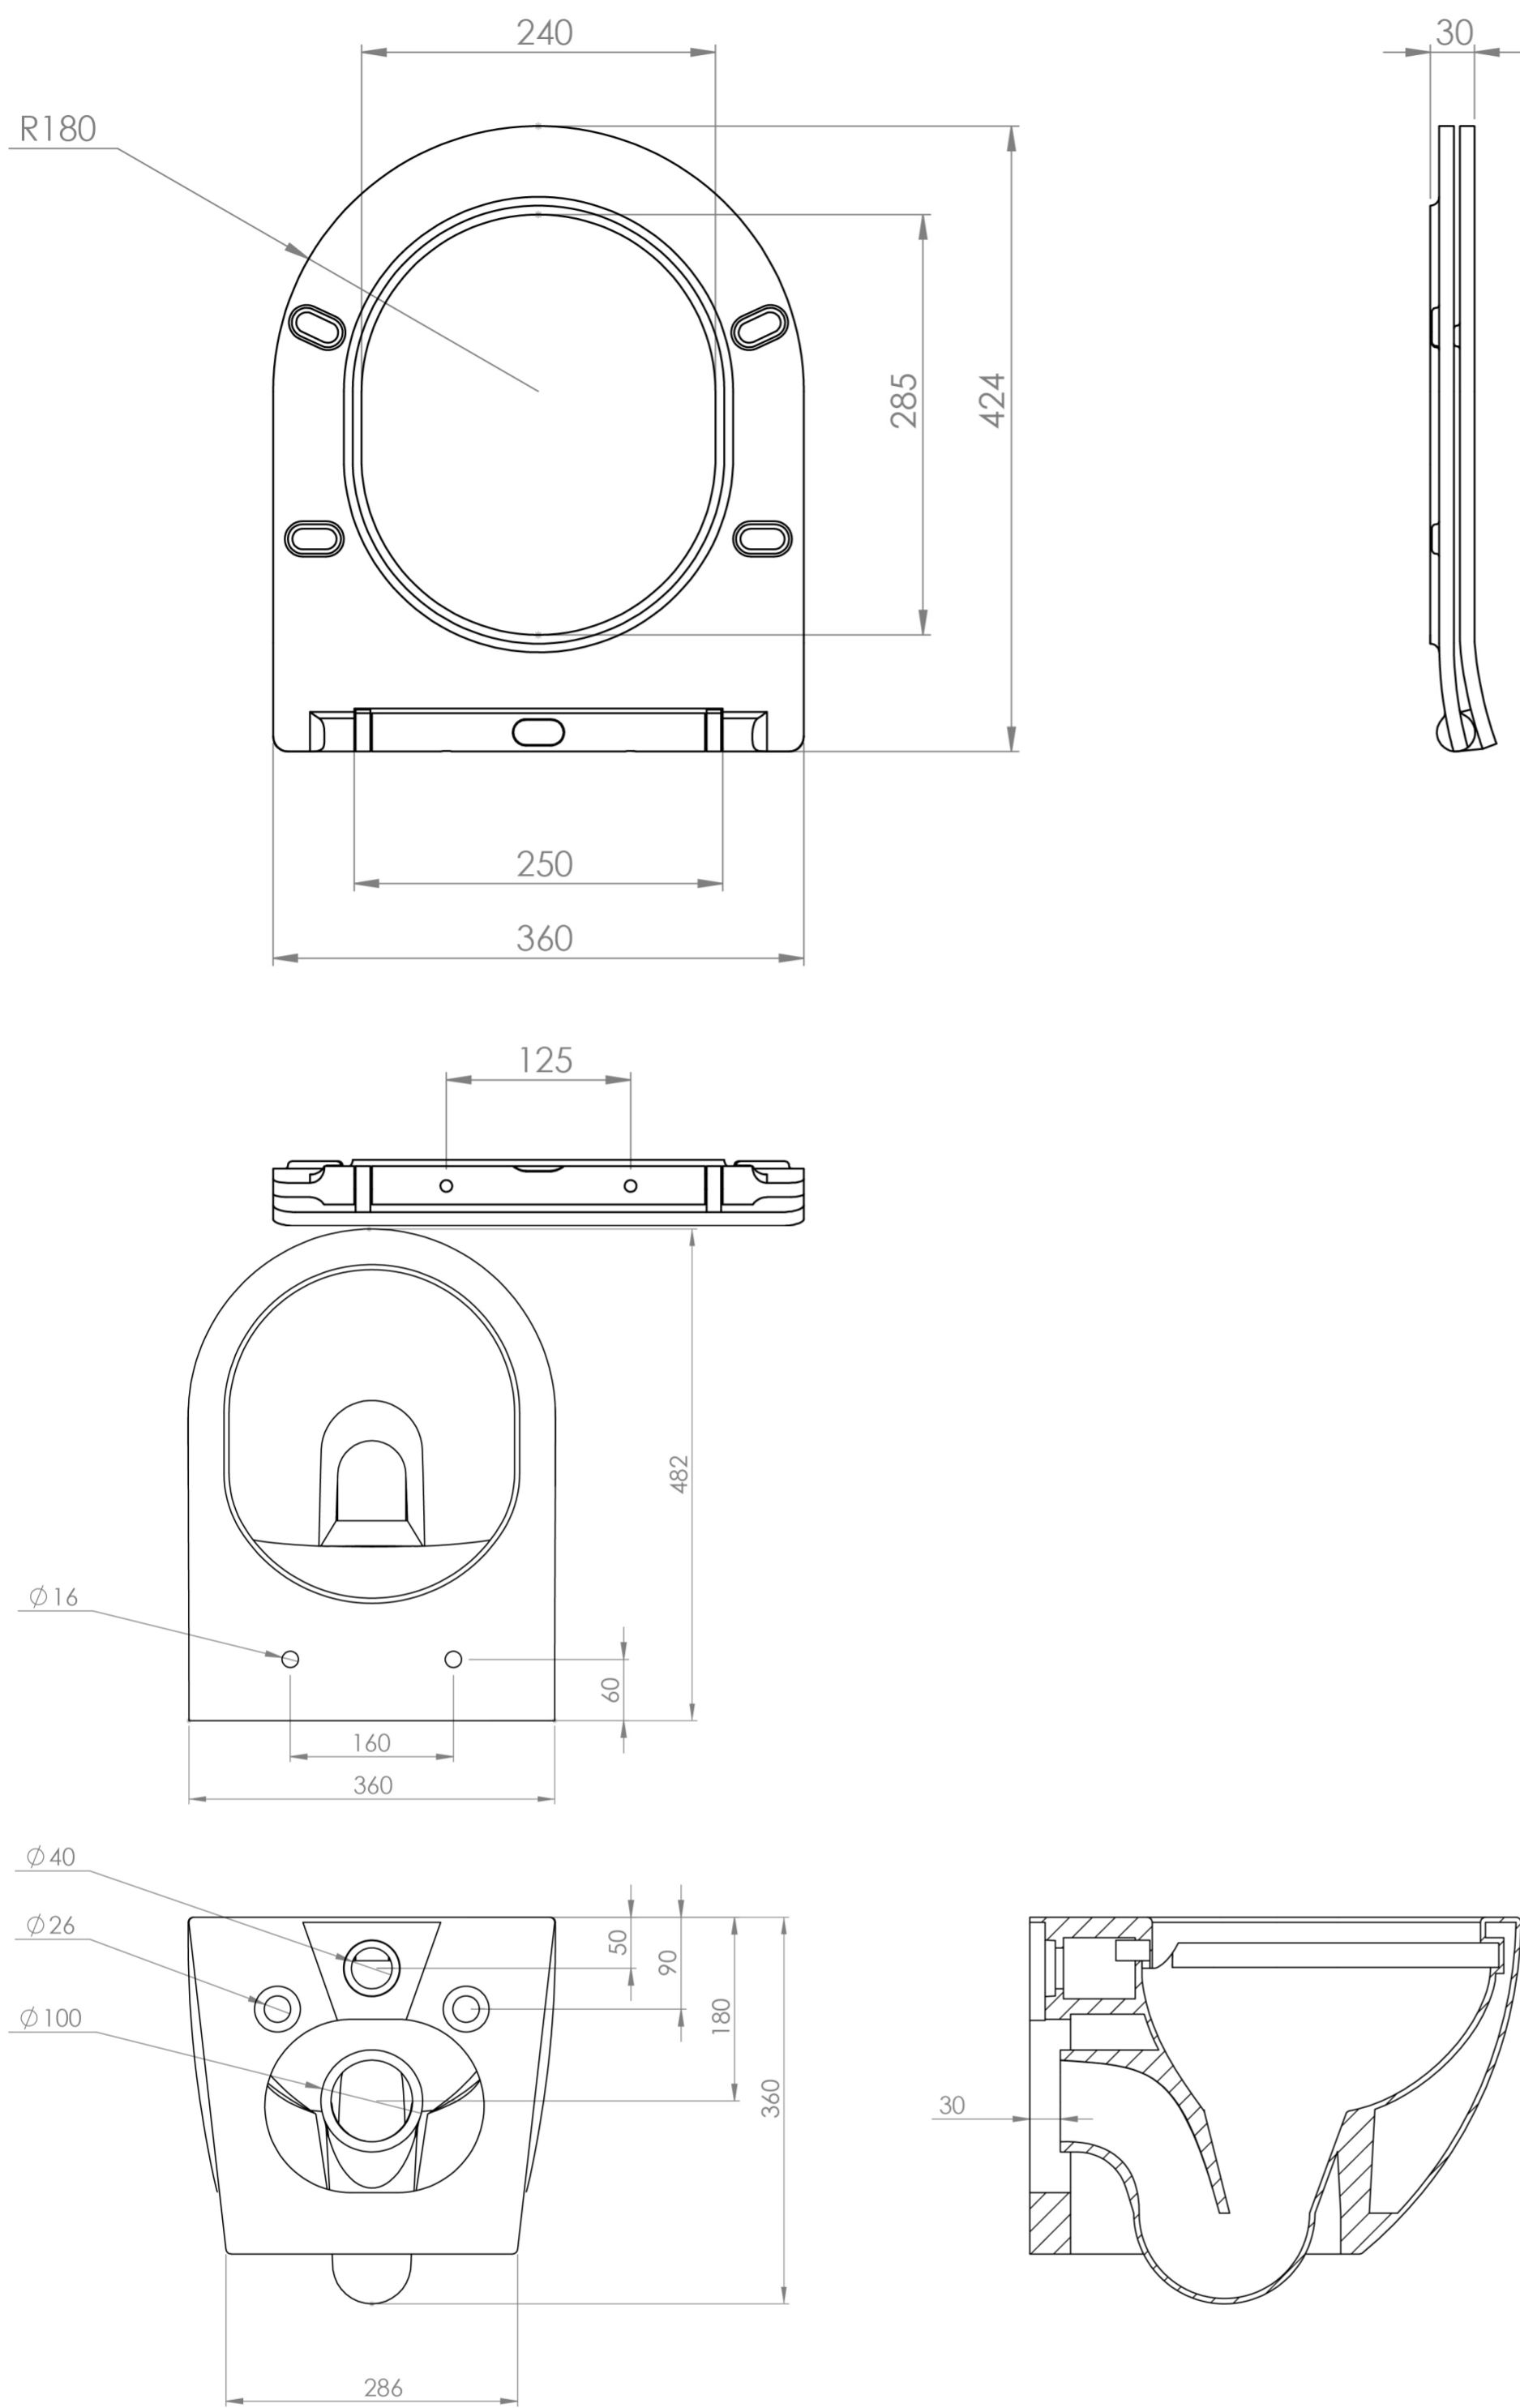

TECHNICAL DRAWING

Saneux reserves the right to alter the specifications and product range without prior notice. Dimensions are given as a guide only. Dimensions should not be used for surrounding furniture, fixtures and fittings until the product is on site.

<https://saneux.com/products/air-wall-hung-wc-pan-slim-seat-pack-rimless-short-projection>