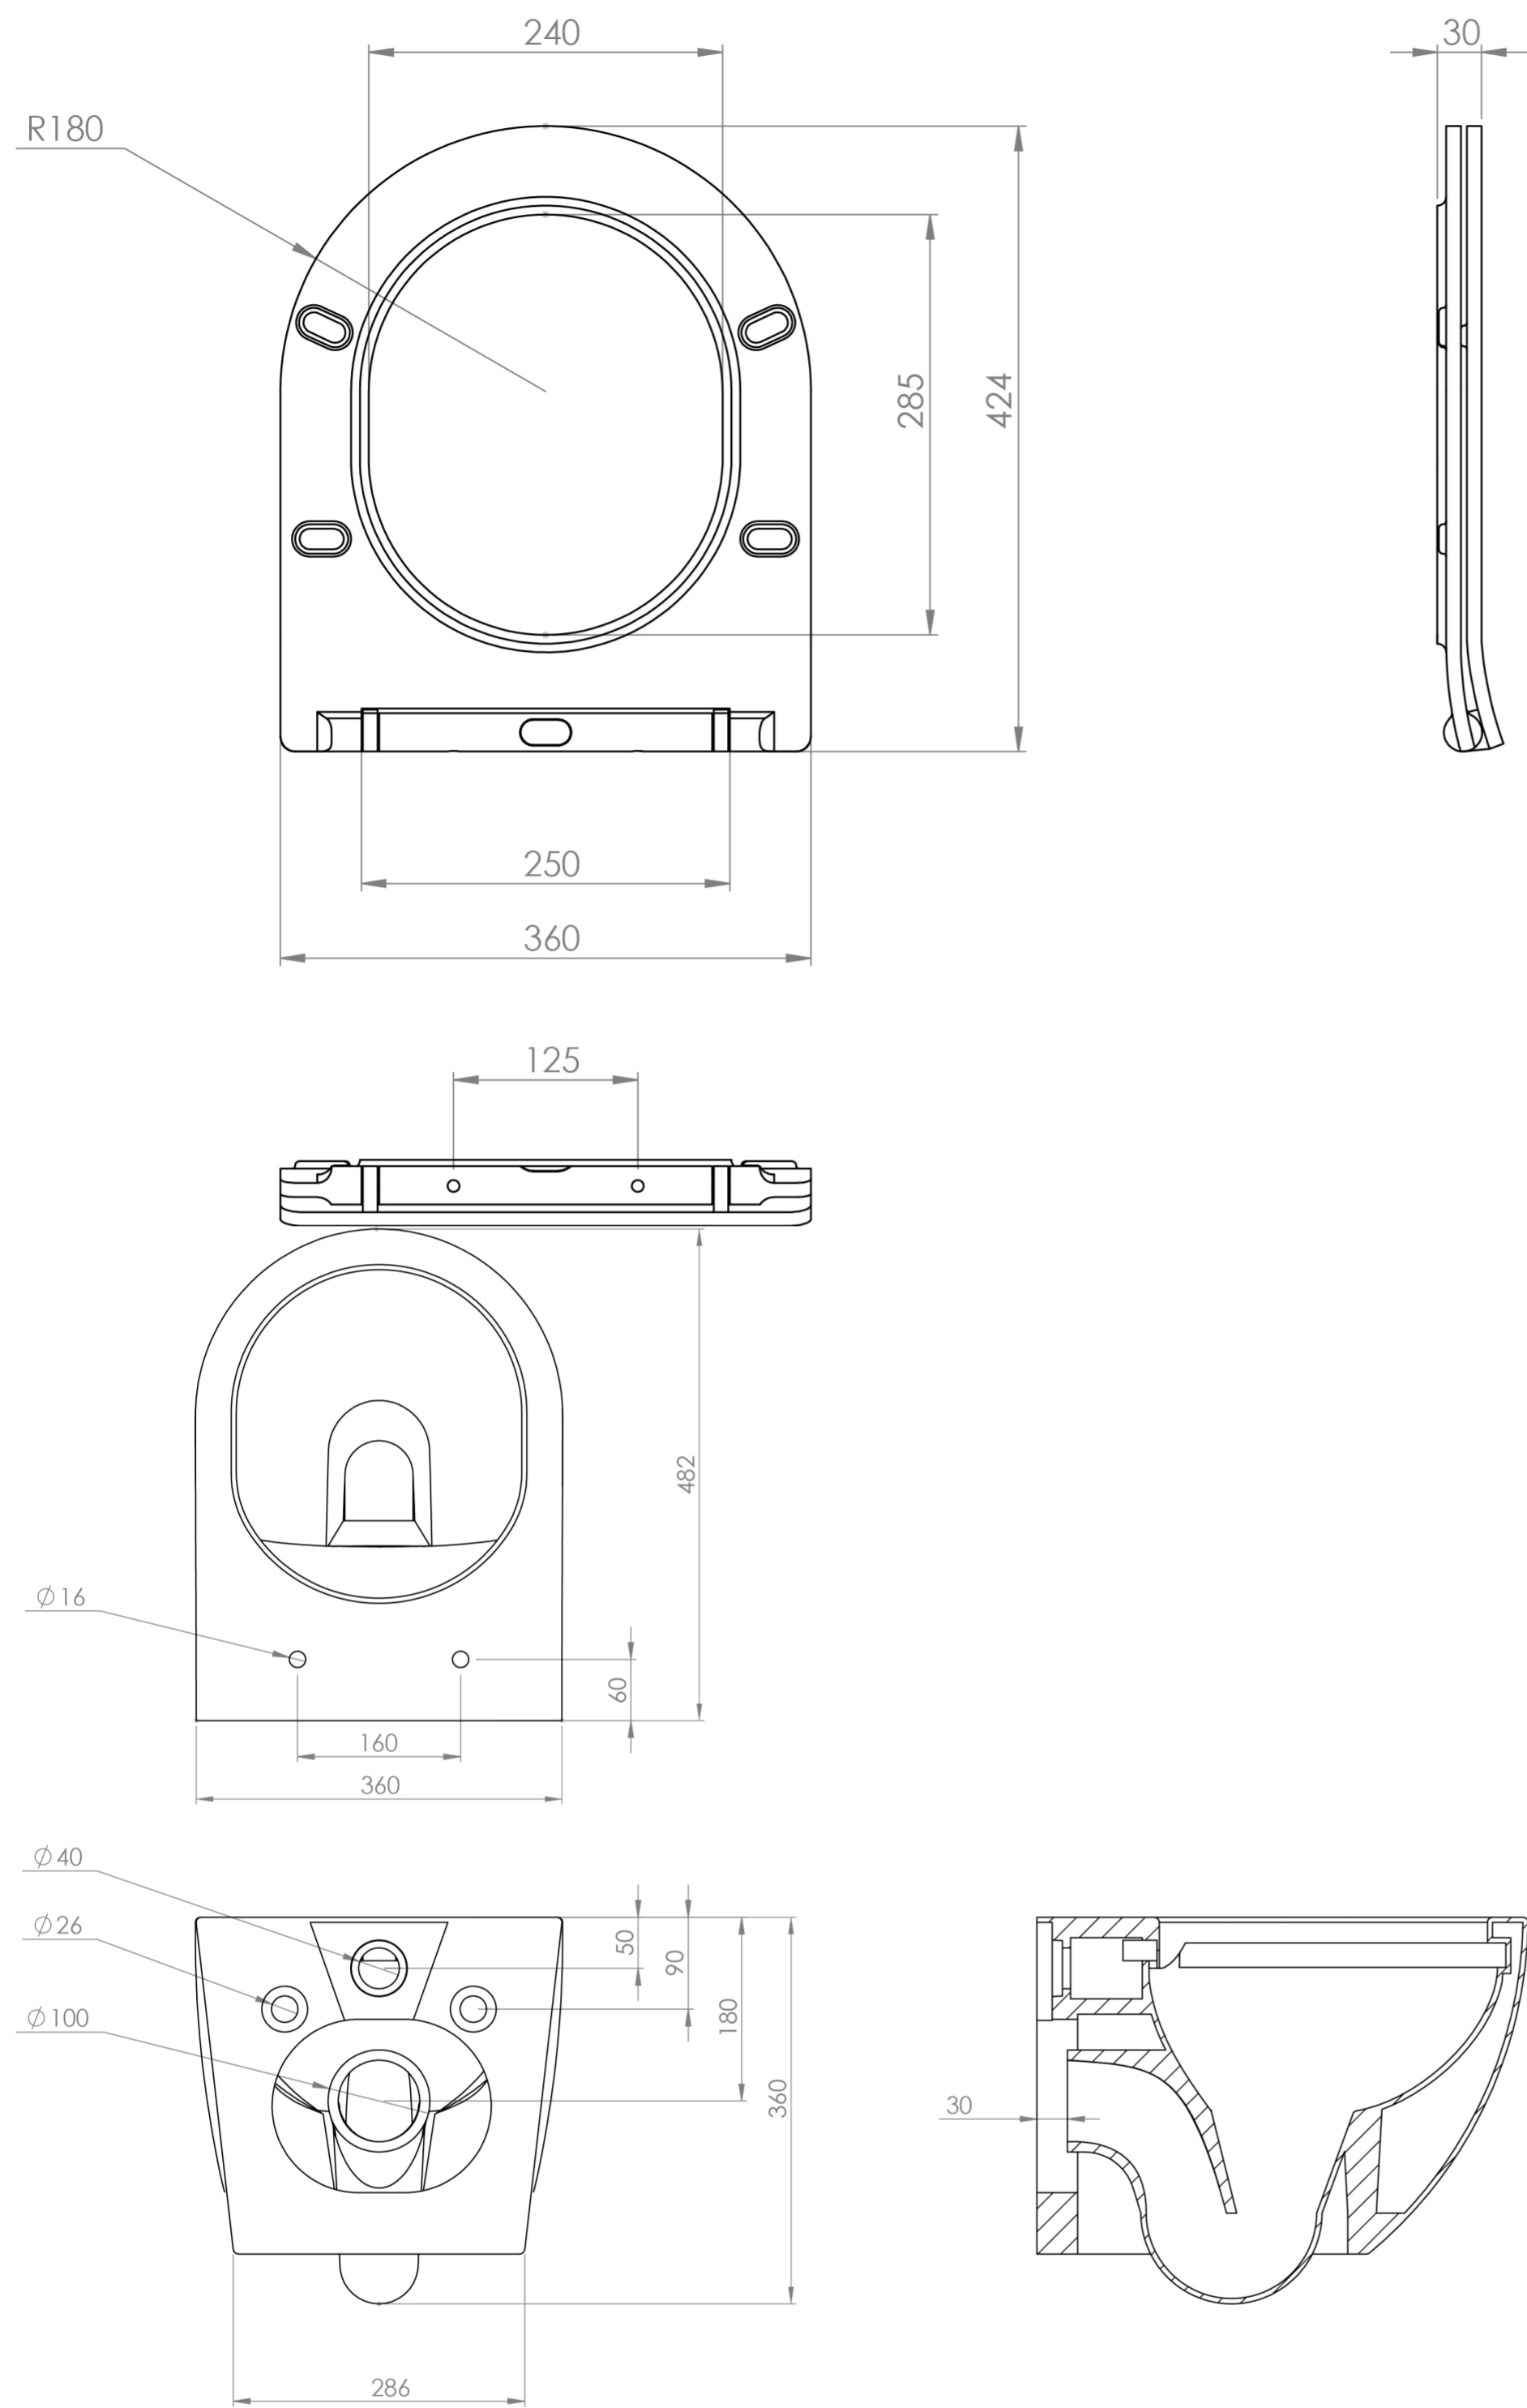

TECHNICAL DRAWING

Saneux reserves the right to alter the specifications and product range without prior notice. Dimensions are given as a guide only. Dimensions should not be used for surrounding furniture, fixtures and fittings until the product is on site.