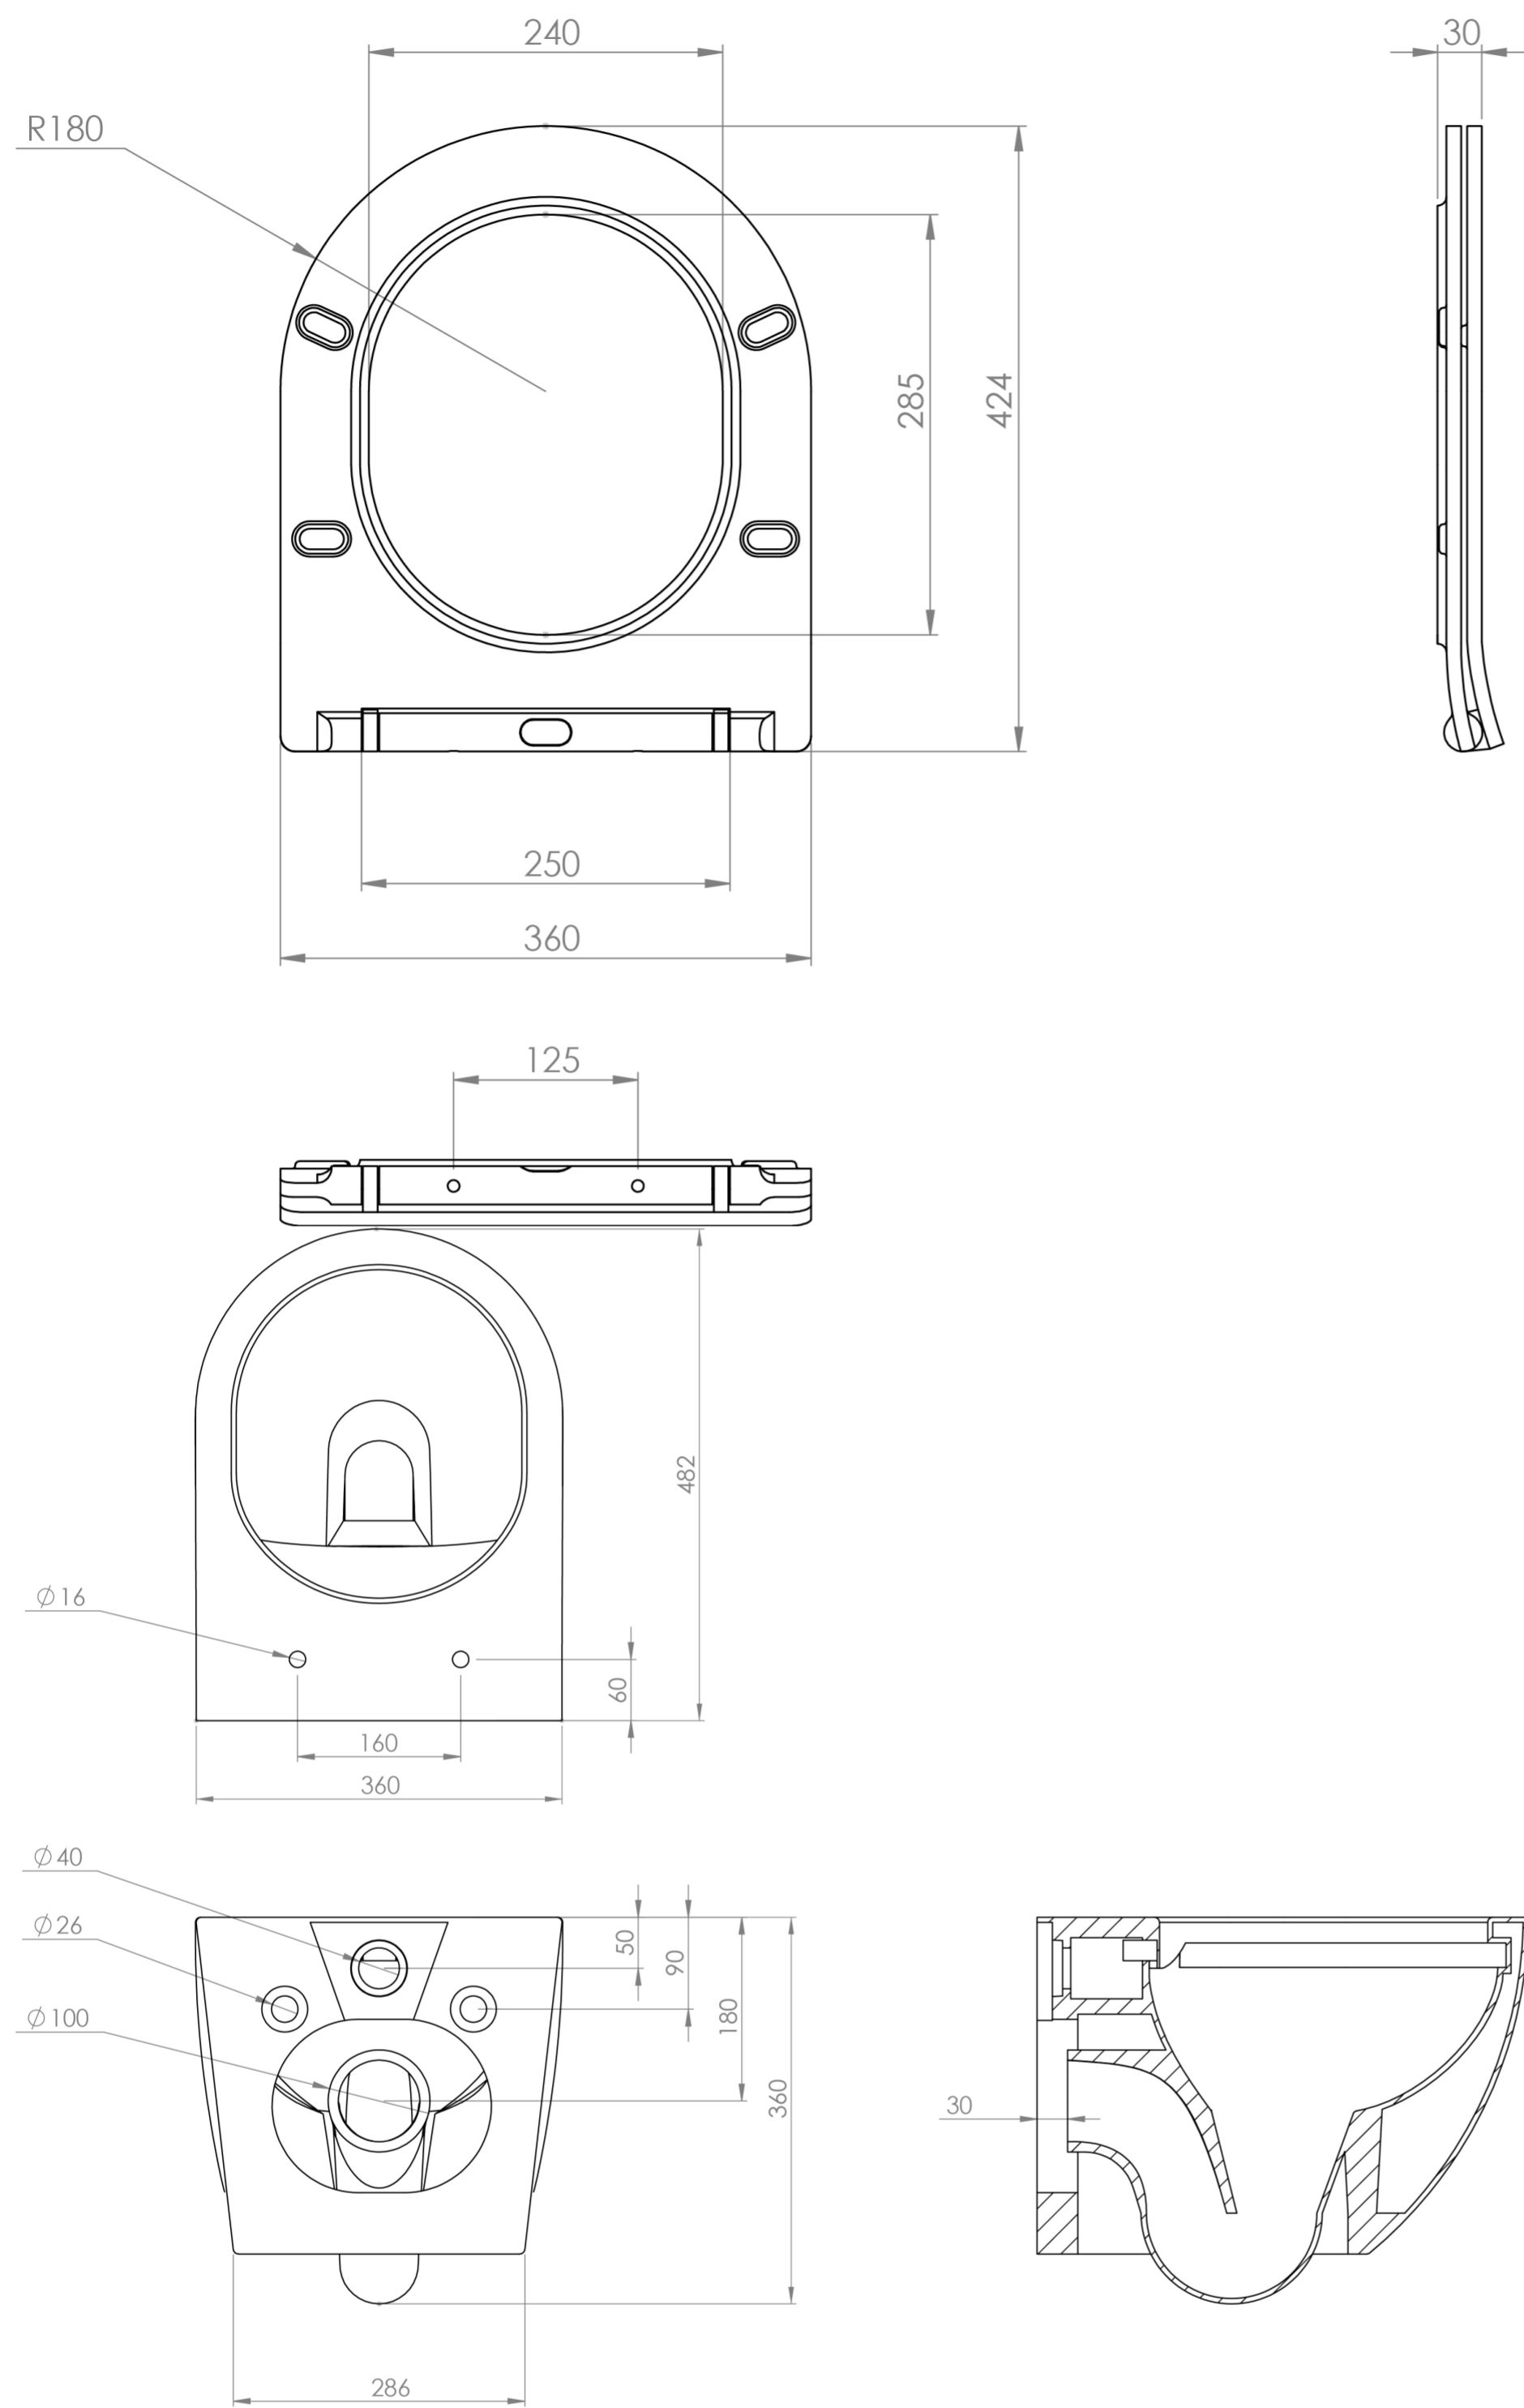

TECHNICAL DRAWING

Saneux reserves the right to alter the specifications and product range without prior notice. Dimensions are given as a guide only. Dimensions should not be used for surrounding furniture, fixtures and fittings until the product is on site.