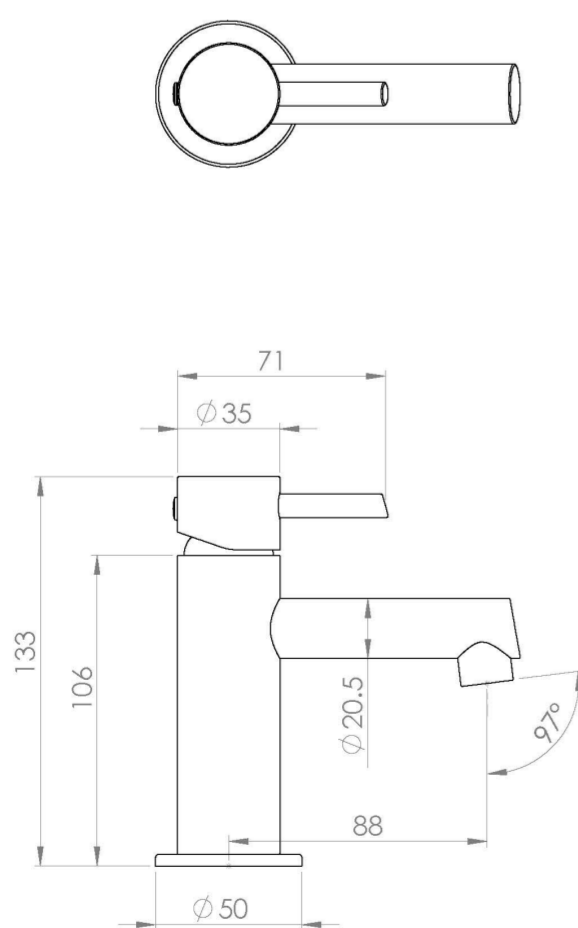

COS MINI BASIN MIXER - BRUSHED BRASS

Product Code: CO202.BB

PRODUCT INFORMATION

Finish:	Brushed Brass (PVD)
Height:	133mm
Width:	50mm
Depth:	117mm
Material:	Brass
Weight:	1.04kg
Waste:	Not included, purchase separately
Guarantee:	5 years
Spout Projection (mm):	99.5mm

DESCRIPTION

The COS collection was designed to create brassware that was both modern and classic to suit any style of bathroom.

This COS mini mixer in brushed brass is a great option that will add a touch of luxury to any bathroom, and it will perfectly match any of our smaller style ceramic and furniture ranges.

Waste to be purchased separately.

TECHNICAL DRAWING

FLOW RATE

- 0.2 Bar - Flowrate: 2.1 l/min
- 0.3 Bar - Flowrate: 2.5 l/min
- 0.4 Bar - Flowrate: 2.8 l/min
- 0.5 Bar - Flowrate: 3.1 l/min
- 1 Bar - Flowrate: 4.3 l/min
- 2 Bar - Flowrate: 6.1 l/min
- 3 Bar - Flowrate: 7.4 l/min
- 4 Bar - Flowrate: 8.7 l/min
- 5 Bar - Flowrate: 9.7 l/min