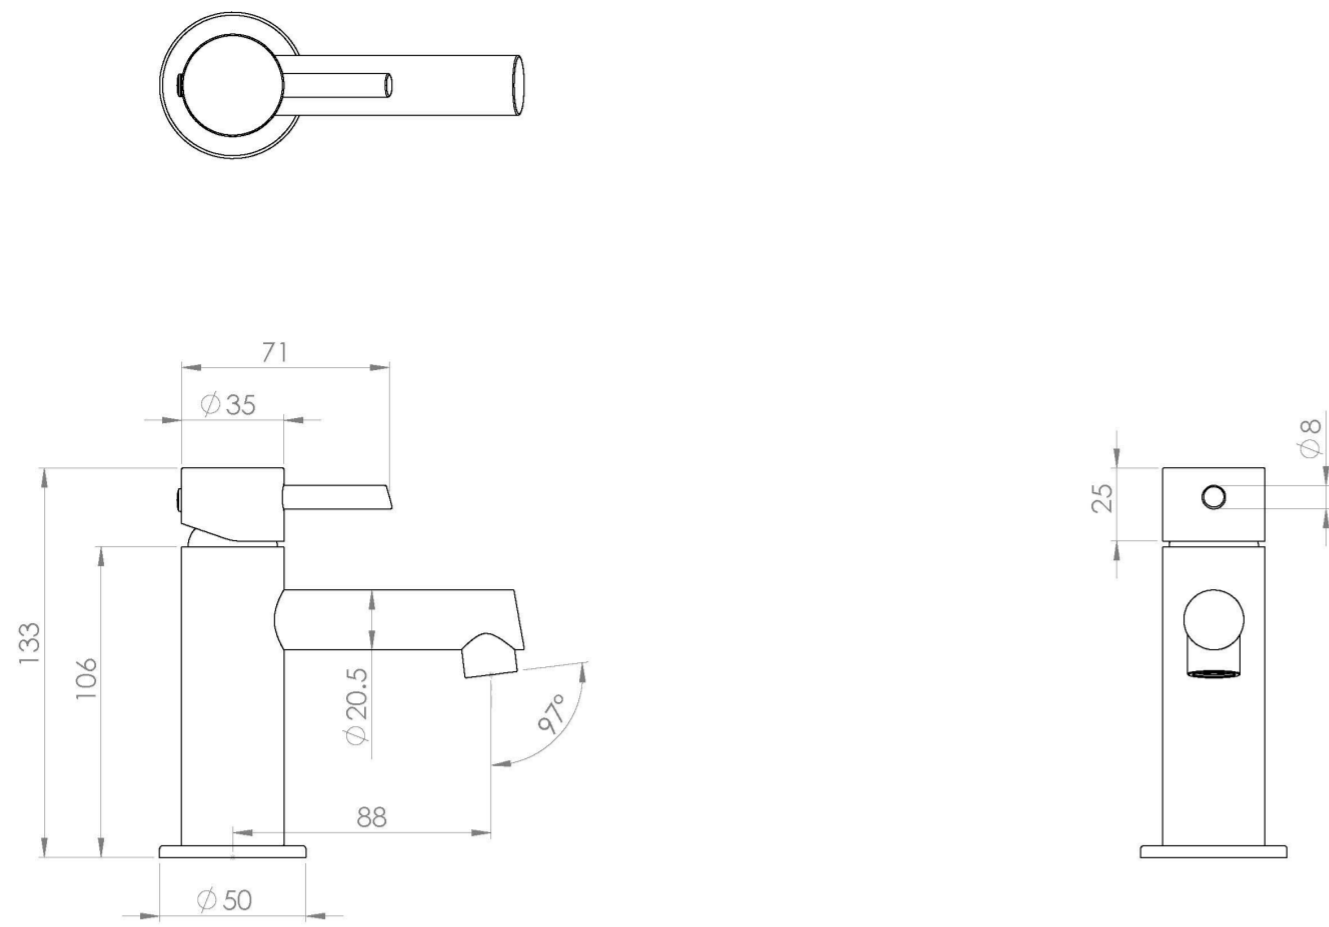

COS MINI BASIN MIXER - BRUSHED BRASS

Product Code: CO202.BB

PRODUCT INFORMATION

Finish:	Brushed Brass (PVD)
Height:	133mm
Width:	50mm
Depth:	117mm
Product Type:	Mini Basin Mixer Tap, Single Lever Basin Mixer
Material	Brass
Weight	1.04kg
Waste	Not included, purchase separately
Guarantee	5 years
Spout Projection (mm)	99.5mm

DESCRIPTION

The COS collection was designed to create brassware that was both modern and classic to suit any style of bathroom.

This COS mini mixer in brushed brass is a great option that will add a touch of luxury to any bathroom, and it will perfectly match any of our smaller style ceramic and furniture ranges.

Waste to be purchased separately.

TECHNICAL DRAWING

FLOW RATE

- 0.2 Bar - Flowrate: 2.1 l/min
- 0.3 Bar - Flowrate: 2.5 l/min
- 0.4 Bar - Flowrate: 2.8 l/min
- 0.5 Bar - Flowrate: 3.1 l/min
- 1 Bar - Flowrate: 4.3 l/min
- 2 Bar - Flowrate: 6.1 l/min
- 3 Bar - Flowrate: 7.4 l/min
- 4 Bar - Flowrate: 8.7 l/min
- 5 Bar - Flowrate: 9.7 l/min