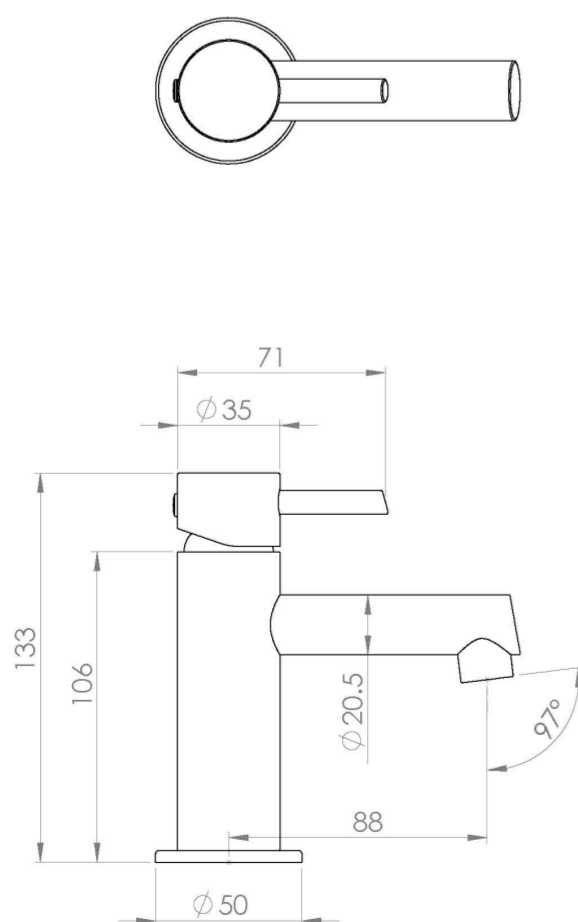

COS MINI BASIN MIXER - BRUSHED BRASS

Product Code: CO202.BB

PRODUCT INFORMATION

Finish:	Brushed Brass (PVD)
Height:	133mm
Width:	50mm
Depth:	117mm
Product Type:	Mini Basin Mixer Tap
Material	Brass
Weight	1.04kg
Waste	Not included, purchase separately
Guarantee	5 years
Spout Projection (mm)	99.5mm

DESCRIPTION

The COS collection was designed to create brassware that was both modern and classic to suit any style of bathroom.

This COS mini mixer in brushed brass is a great option that will add a touch of luxury to any bathroom, and it will perfectly match any of our smaller style ceramic and furniture ranges.

Waste to be purchased separately.

TECHNICAL DRAWING

FLOW RATE

- 0.2 Bar - Flowrate: 2.1 l/min
- 0.3 Bar - Flowrate: 2.5 l/min
- 0.4 Bar - Flowrate: 2.8 l/min
- 0.5 Bar - Flowrate: 3.1 l/min
- 1 Bar - Flowrate: 4.3 l/min
- 2 Bar - Flowrate: 6.1 l/min
- 3 Bar - Flowrate: 7.4 l/min
- 4 Bar - Flowrate: 8.7 l/min
- 5 Bar - Flowrate: 9.7 l/min