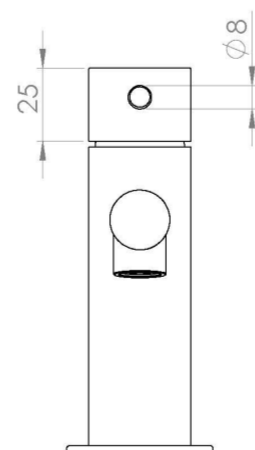

TECHNICAL DRAWING

FLOW RATE

- 0.2 Bar - Flowrate: 2.1 l/min
- 0.3 Bar - Flowrate: 2.5 l/min
- 0.4 Bar - Flowrate: 2.8 l/min
- 0.5 Bar - Flowrate: 3.1 l/min
- 1 Bar - Flowrate: 4.3 l/min
- 2 Bar - Flowrate: 6.1 l/min
- 3 Bar - Flowrate: 7.4 l/min
- 4 Bar - Flowrate: 8.7 l/min
- 5 Bar - Flowrate: 9.7 l/min