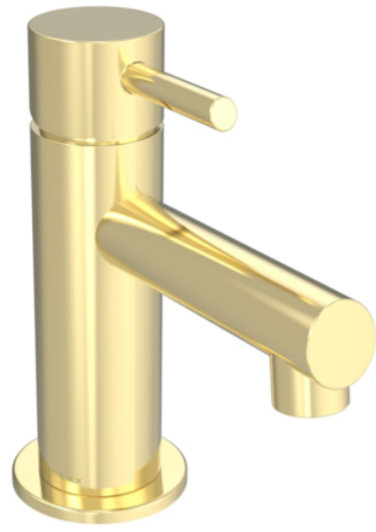

## COS MINI BASIN MIXER - BRUSHED BRASS

**Product Code:** CO202.BB

### PRODUCT INFORMATION

<b>Finish:</b>	Brushed Brass (PVD)
<b>Height:</b>	133mm
<b>Width:</b>	50mm
<b>Depth:</b>	117mm
<b>Product Type:</b>	Mini Basin Mixer Tap
<b>Material</b>	Brass
<b>Weight</b>	1.04kg
<b>Waste</b>	Not included, purchase separately
<b>Guarantee</b>	5 years
<b>Spout Projection (mm)</b>	99.5mm

### DESCRIPTION

The COS collection was designed to create brassware that was both modern and classic to suit any style of bathroom.

This COS mini mixer in brushed brass is a great option that will add a touch of luxury to any bathroom, and it will perfectly match any of our smaller style ceramic and furniture ranges.