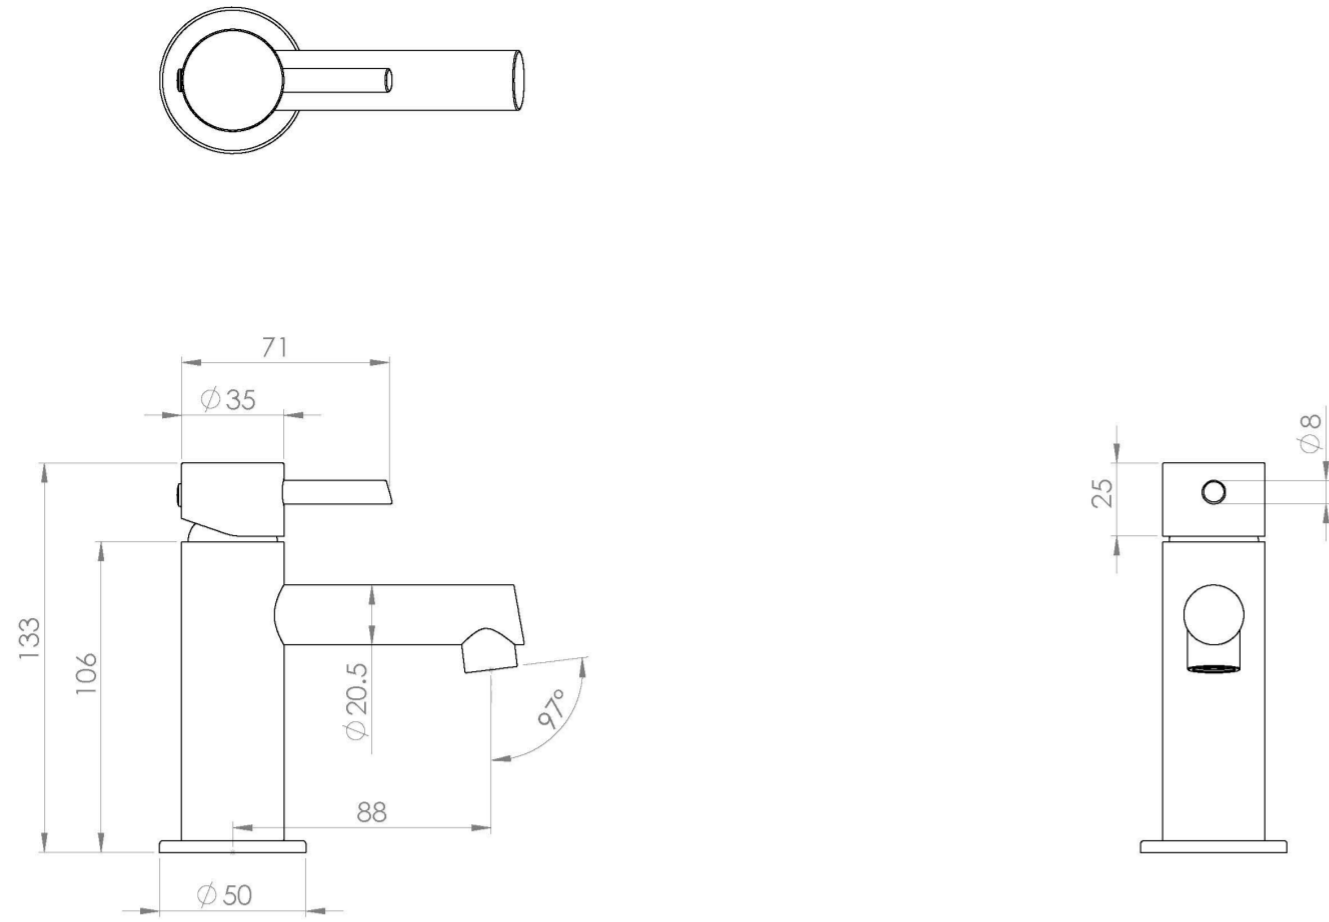

COS MINI BASIN MIXER - BRUSHED BRASS

Product Code: CO202.BB

PRODUCT INFORMATION

Finish:	Brushed Brass (PVD)
Height:	133mm
Width:	50mm
Depth:	117mm
Product Type:	Mini Basin Mixer Tap, Single Lever Basin Mixer
Material	Brass
Weight	1.04kg
Waste	Not included, purchase separately
Guarantee	5 years
Spout Projection (mm)	99.5mm

DESCRIPTION

The COS collection was designed to create brassware that was both modern and classic to suit any style of bathroom.

This COS mini mixer in brushed brass is a great option that will add a touch of luxury to any bathroom, and it will perfectly match any of our smaller style ceramic and furniture ranges.

Waste to be purchased separately.

TECHNICAL DRAWING

FLOW RATE

- 0.2 Bar - Flowrate: 2.1 l/min
- 0.3 Bar - Flowrate: 2.5 l/min
- 0.4 Bar - Flowrate: 2.8 l/min
- 0.5 Bar - Flowrate: 3.1 l/min
- 1 Bar - Flowrate: 4.3 l/min
- 2 Bar - Flowrate: 6.1 l/min
- 3 Bar - Flowrate: 7.4 l/min
- 4 Bar - Flowrate: 8.7 l/min
- 5 Bar - Flowrate: 9.7 l/min