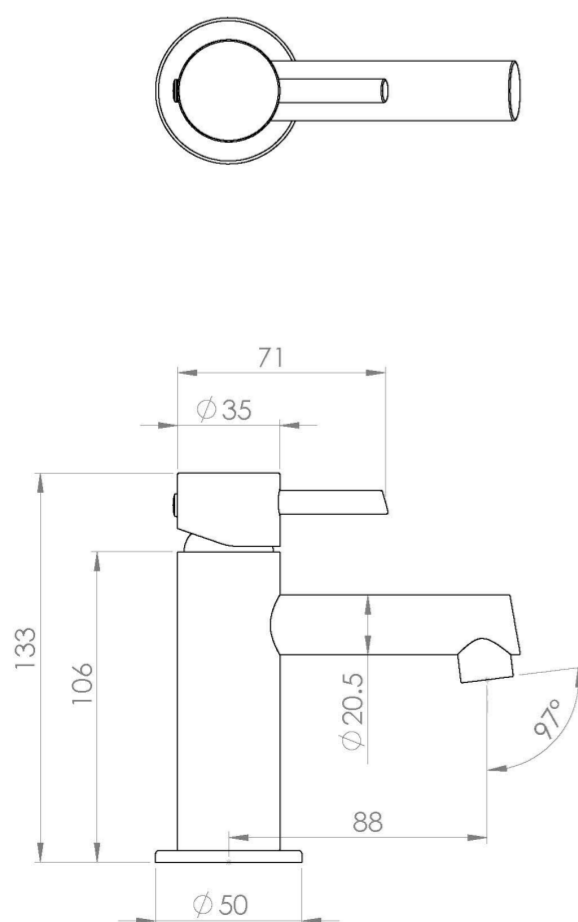

### PRODUCT INFORMATION

<b>Finish:</b>	Brushed Brass (PVD)
<b>Height:</b>	133mm
<b>Width:</b>	50mm
<b>Depth:</b>	117mm
<b>Product Type:</b>	Mini Basin Mixer Tap
<b>Material</b>	Brass
<b>Weight</b>	1.04kg
<b>Waste</b>	Not included, purchase separately
<b>Guarantee</b>	5 years
<b>Spout Projection (mm)</b>	99.5mm

### FLOW RATE

- 0.2 Bar - Flowrate: 2.1 l/min
- 0.3 Bar - Flowrate: 2.5 l/min
- 0.4 Bar - Flowrate: 2.8 l/min
- 0.5 Bar - Flowrate: 3.1 l/min
- 1 Bar - Flowrate: 4.3 l/min
- 2 Bar - Flowrate: 6.1 l/min
- 3 Bar - Flowrate: 7.4 l/min
- 4 Bar - Flowrate: 8.7 l/min
- 5 Bar - Flowrate: 9.7 l/min