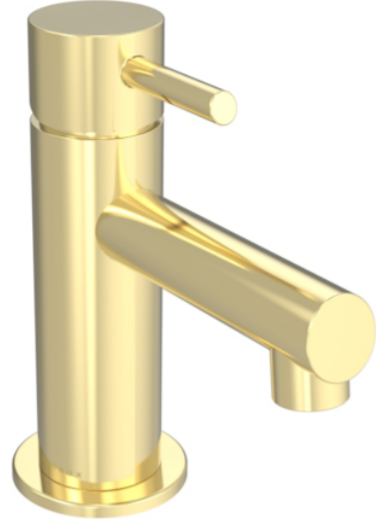

COS MINI BASIN MIXER - BRUSHED BRASS

Product Code: CO202.BB

PRODUCT INFORMATION

Finish:	Brushed Brass (PVD)
Height:	133mm
Width:	50mm
Depth:	117mm
Material:	Brass
Weight:	1.04kg
Waste:	Not included, purchase separately
Guarantee:	5 years
Spout Projection (mm):	99.5mm

DESCRIPTION

The COS collection was designed to create brassware that was both modern and classic to suit any style of bathroom.

This COS mini mixer in brushed brass is a great option that will add a touch of luxury to any bathroom, and it will perfectly match any of our smaller style ceramic and furniture ranges.