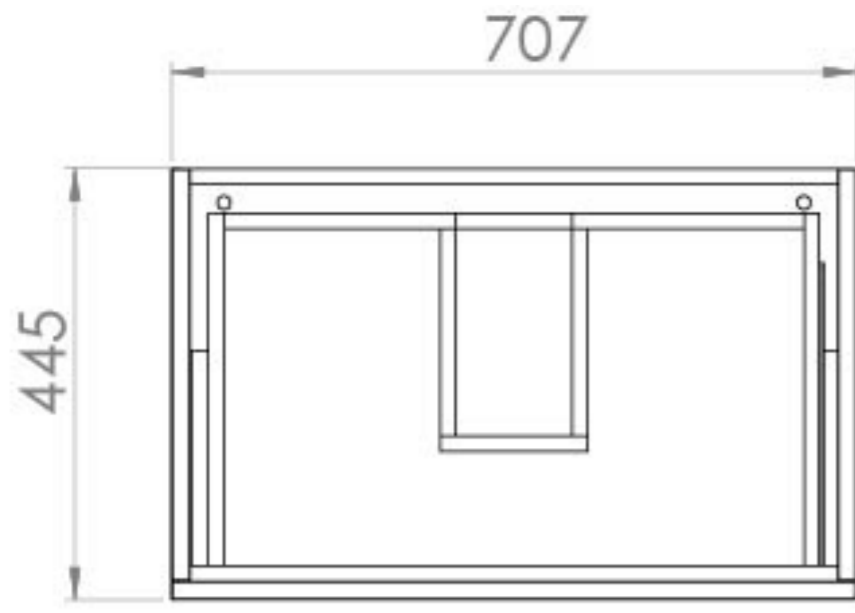

TECHNICAL DRAWING

Saneux reserves the right to alter the specifications and product range without prior notice. Dimensions are given as a guide only. Dimensions should not be used for surrounding furniture, fixtures and fittings until the product is on site.

<https://saneux.com/products/austen-72cm-2-drawer-wall-mounted-unit-matte-white>