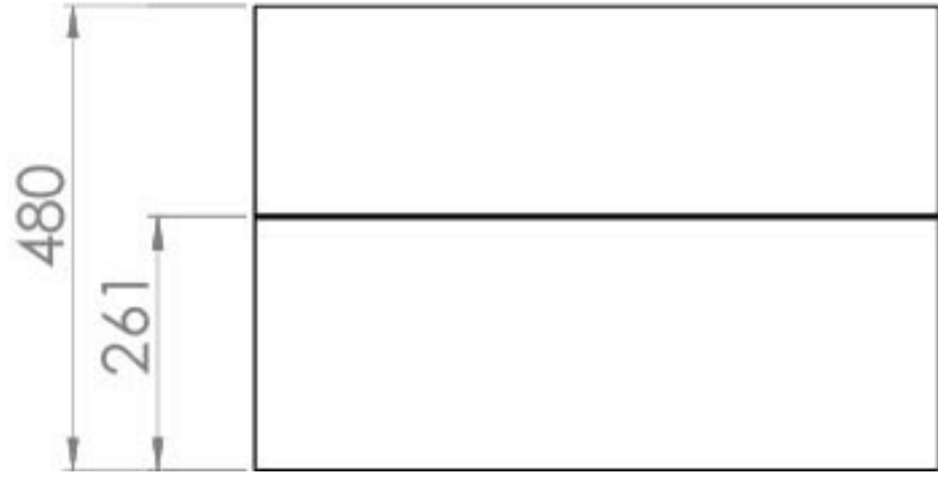

TECHNICAL DRAWING

Saneux reserves the right to alter the specifications and product range without prior notice. Dimensions are given as a guide only. Dimensions should not be used for surrounding furniture, fixtures and fittings until the product is on site.

<https://saneux.com/products/austen-72cm-2-drawer-wall-mounted-unit-matte-white>