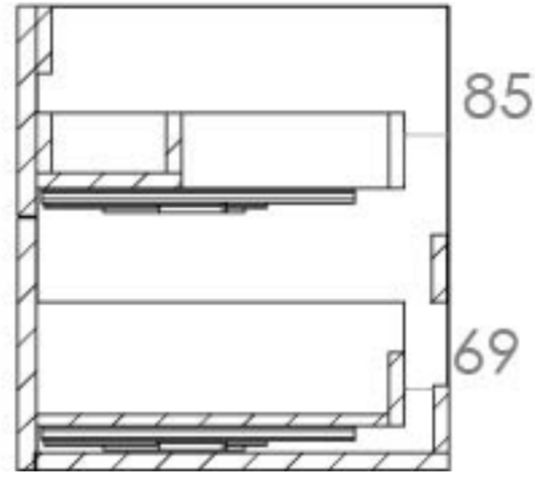

TECHNICAL DRAWING

Saneux reserves the right to alter the specifications and product range without prior notice. Dimensions are given as a guide only. Dimensions should not be used for surrounding furniture, fixtures and fittings until the product is on site.

<https://saneux.com/products/austen-72cm-2-drawer-wall-mounted-unit-matte-white>