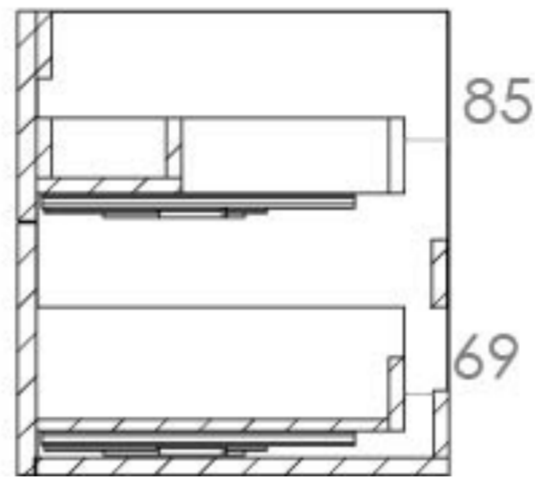

TECHNICAL DRAWING

Saneux reserves the right to alter the specifications and product range without prior notice. Dimensions are given as a guide only. Dimensions should not be used for surrounding furniture, fixtures and fittings until the product is on site.

<https://saneux.com/products/austen-72cm-2-drawer-wall-mounted-unit-matte-iron-grey>