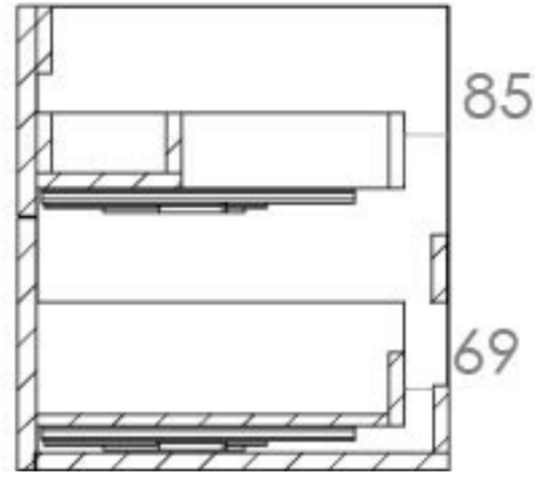

TECHNICAL DRAWING

Saneux reserves the right to alter the specifications and product range without prior notice. Dimensions are given as a guide only. Dimensions should not be used for surrounding furniture, fixtures and fittings until the product is on site.

<https://saneux.com/products/austen-72cm-2-drawer-wall-mounted-unit-matte-iron-grey>