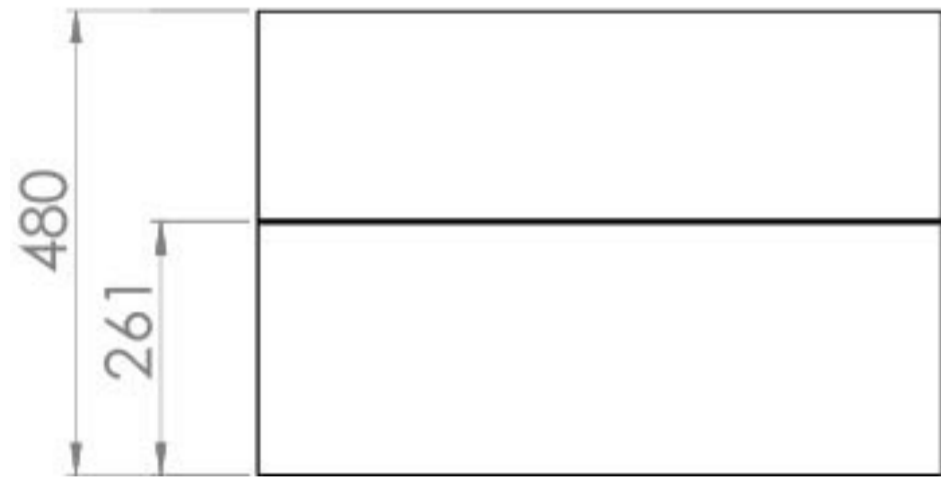

TECHNICAL DRAWING

Saneux reserves the right to alter the specifications and product range without prior notice. Dimensions are given as a guide only. Dimensions should not be used for surrounding furniture, fixtures and fittings until the product is on site.

<https://saneux.com/products/austen-72cm-2-drawer-wall-mounted-unit-matte-iron-grey>