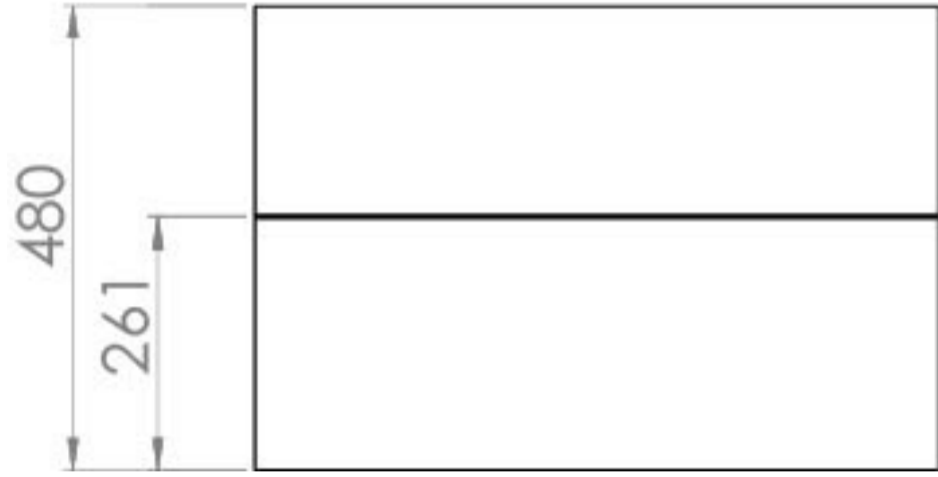

TECHNICAL DRAWING

Saneux reserves the right to alter the specifications and product range without prior notice. Dimensions are given as a guide only. Dimensions should not be used for surrounding furniture, fixtures and fittings until the product is on site.

<https://saneux.com/products/austen-72cm-2-drawer-wall-mounted-unit-matte-iron-grey>