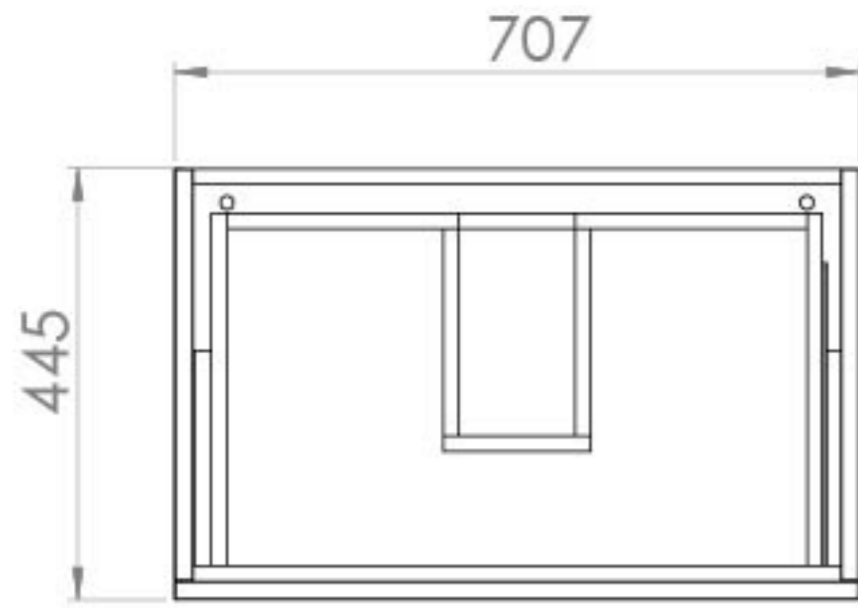

TECHNICAL DRAWING

Saneux reserves the right to alter the specifications and product range without prior notice. Dimensions are given as a guide only. Dimensions should not be used for surrounding furniture, fixtures and fittings until the product is on site.

<https://saneux.com/products/austen-72cm-2-drawer-wall-mounted-unit-matte-iron-grey>