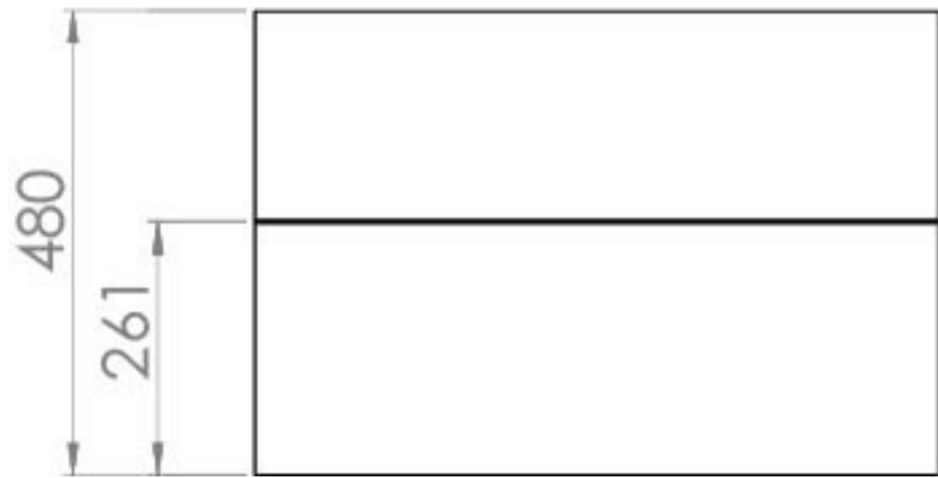

TECHNICAL DRAWING

Saneux reserves the right to alter the specifications and product range without prior notice. Dimensions are given as a guide only. Dimensions should not be used for surrounding furniture, fixtures and fittings until the product is on site.

<https://saneux.com/products/austen-72cm-2-drawer-wall-mounted-unit-matte-iron-grey>