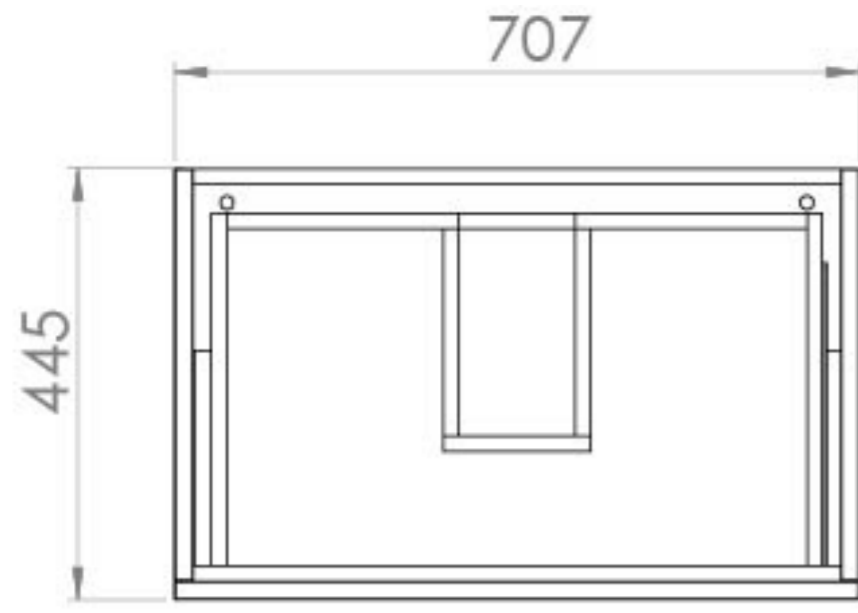

TECHNICAL DRAWING

Saneux reserves the right to alter the specifications and product range without prior notice. Dimensions are given as a guide only. Dimensions should not be used for surrounding furniture, fixtures and fittings until the product is on site.

<https://saneux.com/products/austen-72cm-2-drawer-wall-mounted-unit-matte-iron-grey>