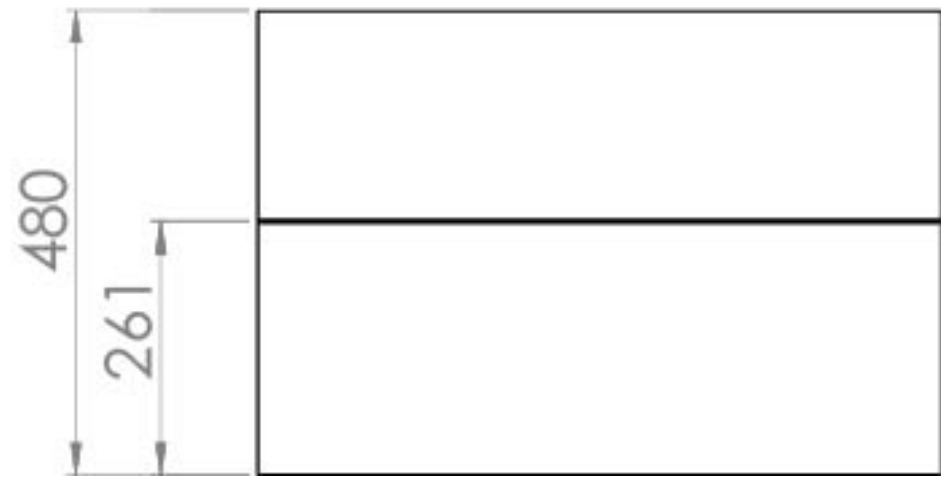

TECHNICAL DRAWING

Saneux reserves the right to alter the specifications and product range without prior notice. Dimensions are given as a guide only. Dimensions should not be used for surrounding furniture, fixtures and fittings until the product is on site.

<https://saneux.com/products/austen-72cm-2-drawer-wall-mounted-unit-gloss-white>