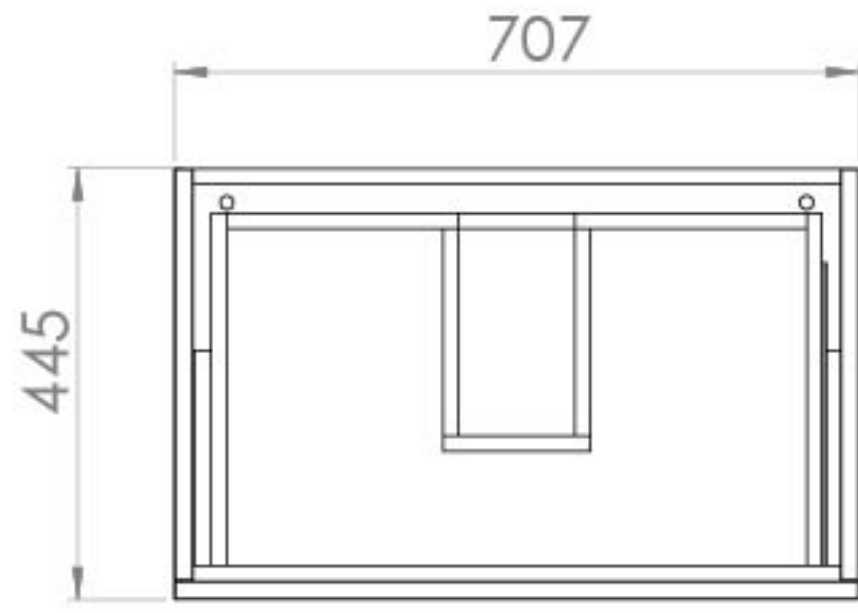

TECHNICAL DRAWING

Saneux reserves the right to alter the specifications and product range without prior notice. Dimensions are given as a guide only. Dimensions should not be used for surrounding furniture, fixtures and fittings until the product is on site.

<https://saneux.com/products/austen-72cm-2-drawer-wall-mounted-unit-gloss-white>