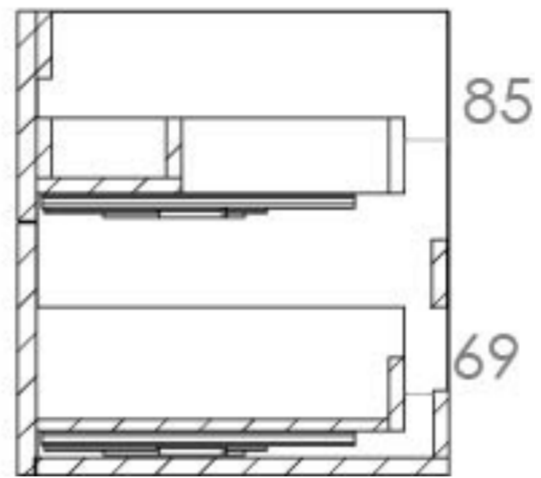

TECHNICAL DRAWING

Saneux reserves the right to alter the specifications and product range without prior notice. Dimensions are given as a guide only. Dimensions should not be used for surrounding furniture, fixtures and fittings until the product is on site.

<https://saneux.com/products/austen-72cm-2-drawer-wall-mounted-unit-gloss-white>