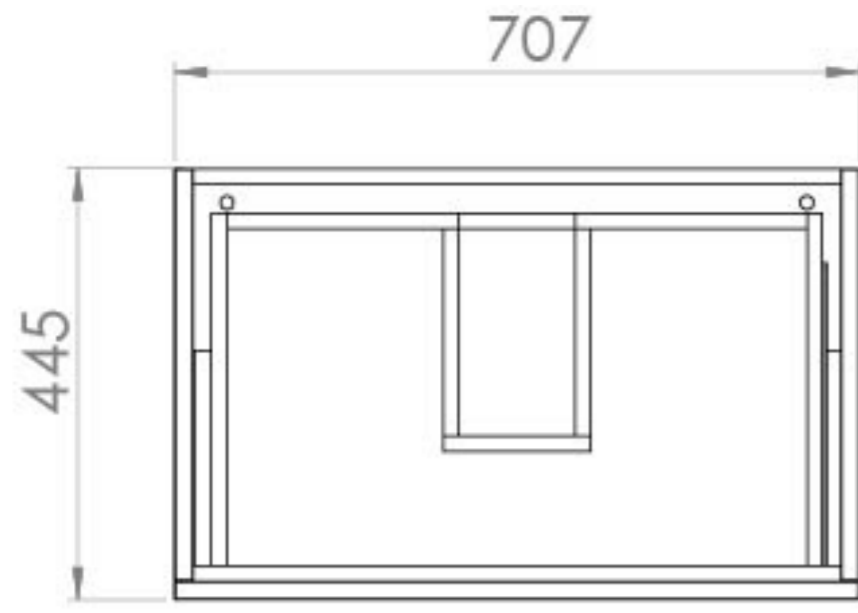

TECHNICAL DRAWING

Saneux reserves the right to alter the specifications and product range without prior notice. Dimensions are given as a guide only. Dimensions should not be used for surrounding furniture, fixtures and fittings until the product is on site.

<https://saneux.com/products/austen-72cm-2-drawer-wall-mounted-unit-gloss-white>