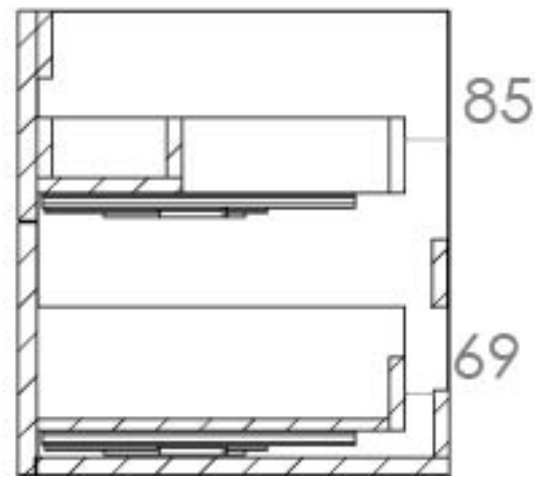

TECHNICAL DRAWING

Saneux reserves the right to alter the specifications and product range without prior notice. Dimensions are given as a guide only. Dimensions should not be used for surrounding furniture, fixtures and fittings until the product is on site.

<https://saneux.com/products/austen-72cm-2-drawer-wall-mounted-unit-gloss-white>