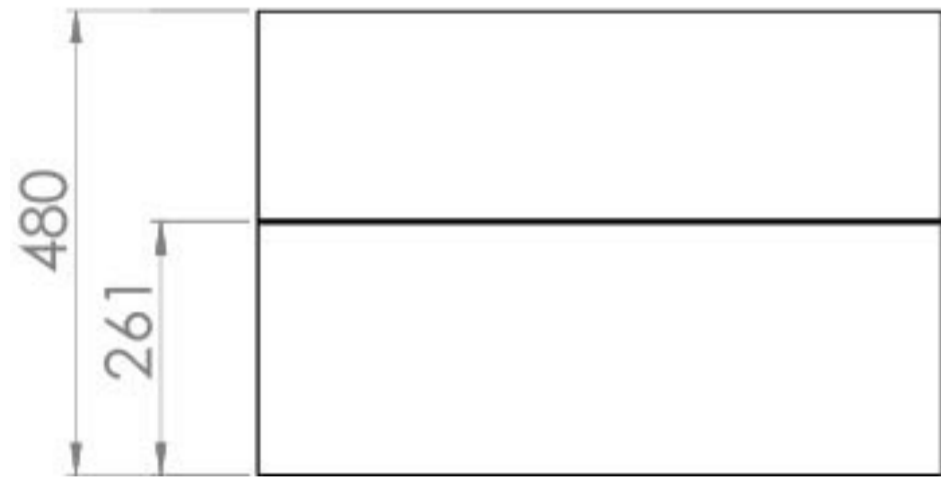

TECHNICAL DRAWING

Saneux reserves the right to alter the specifications and product range without prior notice. Dimensions are given as a guide only. Dimensions should not be used for surrounding furniture, fixtures and fittings until the product is on site.

<https://saneux.com/products/austen-72cm-2-drawer-wall-mounted-unit-gloss-white>