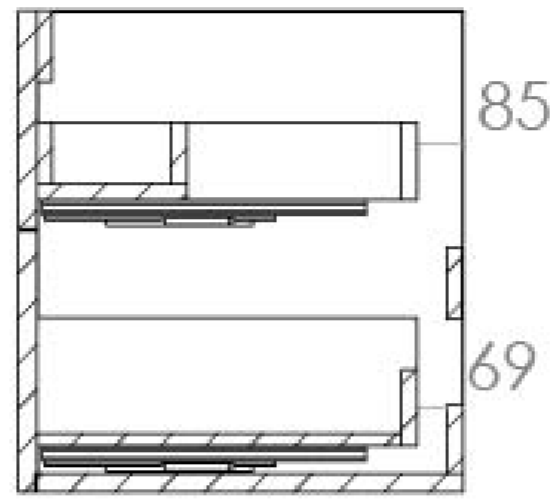

TECHNICAL DRAWING

Saneux reserves the right to alter the specifications and product range without prior notice. Dimensions are given as a guide only. Dimensions should not be used for surrounding furniture, fixtures and fittings until the product is on site.

<https://saneux.com/products/austen-60cm-2-drawer-wall-mounted-unit-matte-white>