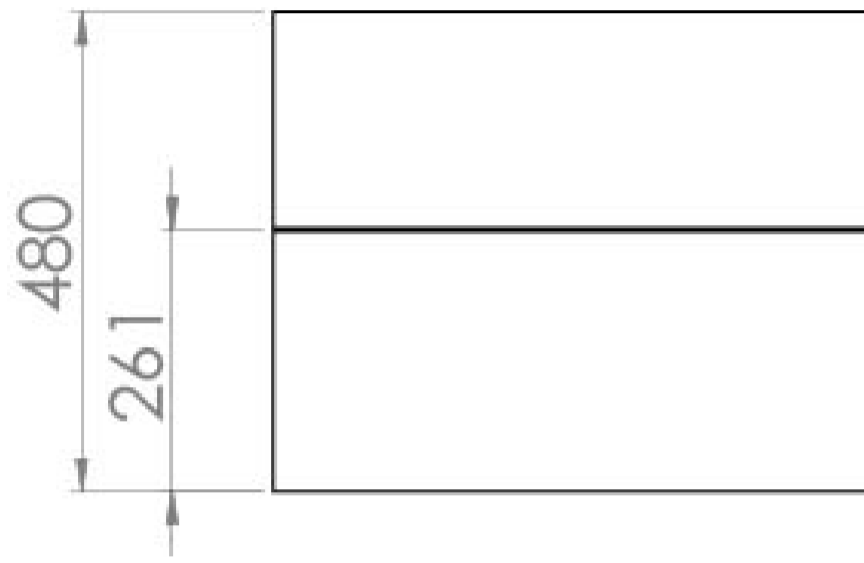

TECHNICAL DRAWING

Saneux reserves the right to alter the specifications and product range without prior notice. Dimensions are given as a guide only. Dimensions should not be used for surrounding furniture, fixtures and fittings until the product is on site.

<https://saneux.com/products/austen-60cm-2-drawer-wall-mounted-unit-matte-white>