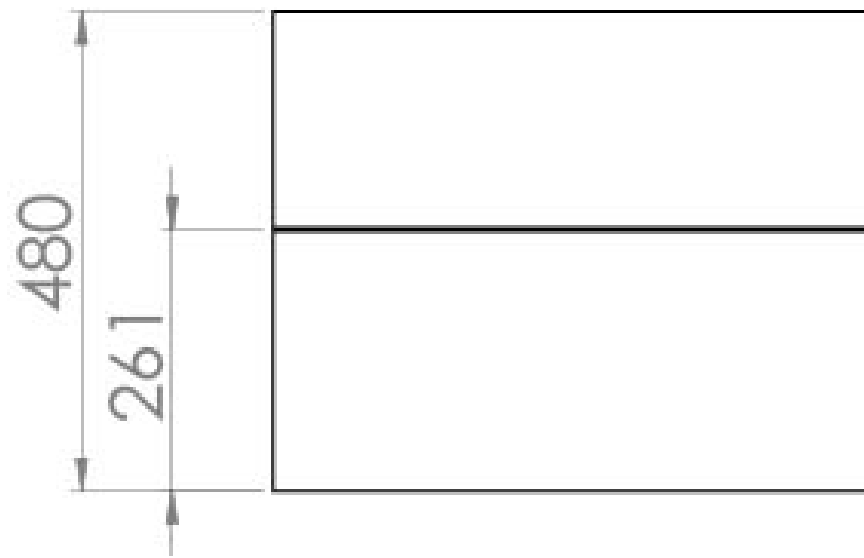

TECHNICAL DRAWING

Saneux reserves the right to alter the specifications and product range without prior notice. Dimensions are given as a guide only. Dimensions should not be used for surrounding furniture, fixtures and fittings until the product is on site.

<https://saneux.com/products/austen-60cm-2-drawer-wall-mounted-unit-matte-white>