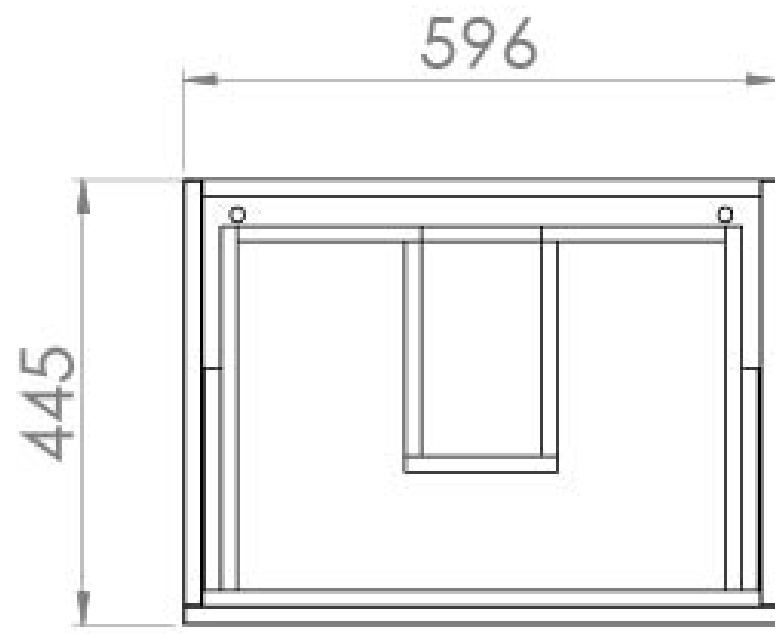

TECHNICAL DRAWING

Saneux reserves the right to alter the specifications and product range without prior notice. Dimensions are given as a guide only. Dimensions should not be used for surrounding furniture, fixtures and fittings until the product is on site.

<https://saneux.com/products/austen-60cm-2-drawer-wall-mounted-unit-matte-white>