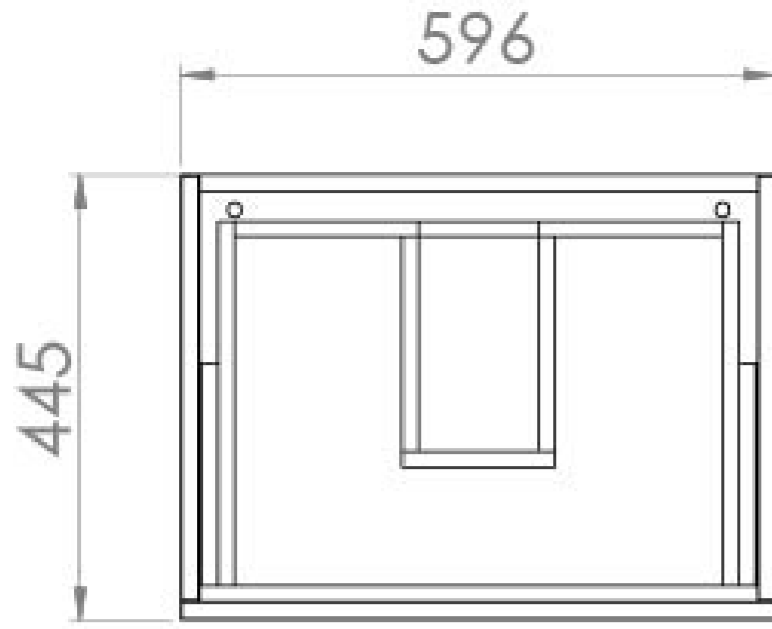

TECHNICAL DRAWING

Saneux reserves the right to alter the specifications and product range without prior notice. Dimensions are given as a guide only. Dimensions should not be used for surrounding furniture, fixtures and fittings until the product is on site.

<https://saneux.com/products/austen-60cm-2-drawer-wall-mounted-unit-matte-white>