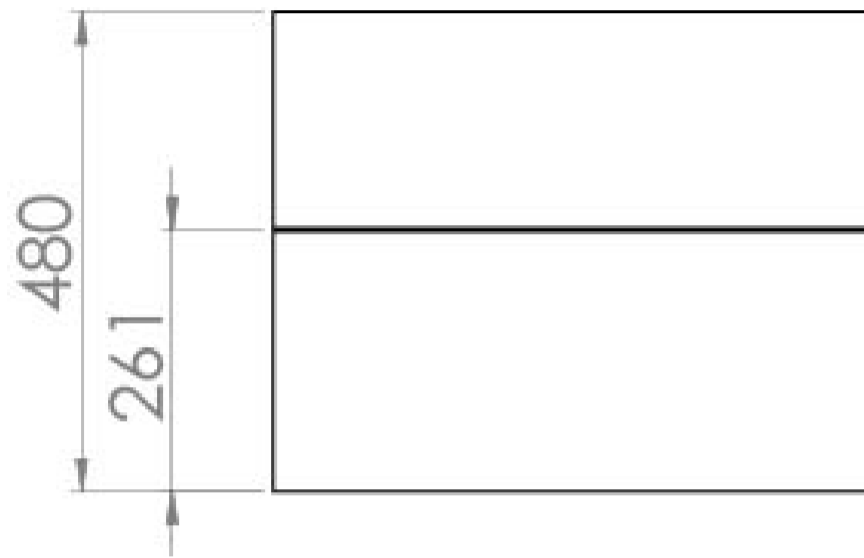

TECHNICAL DRAWING

Saneux reserves the right to alter the specifications and product range without prior notice. Dimensions are given as a guide only. Dimensions should not be used for surrounding furniture, fixtures and fittings until the product is on site.

<https://saneux.com/products/austen-60cm-2-drawer-wall-mounted-unit-matte-white>