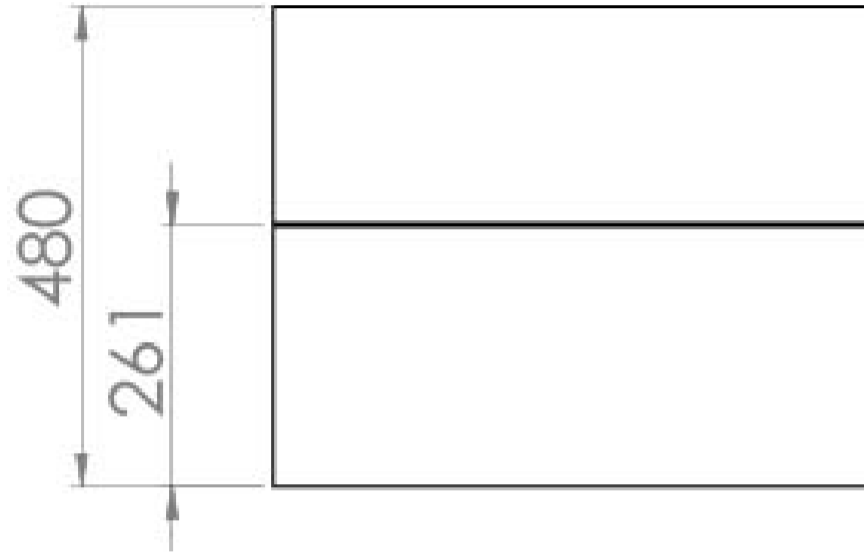

TECHNICAL DRAWING

Saneux reserves the right to alter the specifications and product range without prior notice. Dimensions are given as a guide only. Dimensions should not be used for surrounding furniture, fixtures and fittings until the product is on site.

<https://saneux.com/products/austen-60cm-2-drawer-wall-mounted-unit-matte-white>