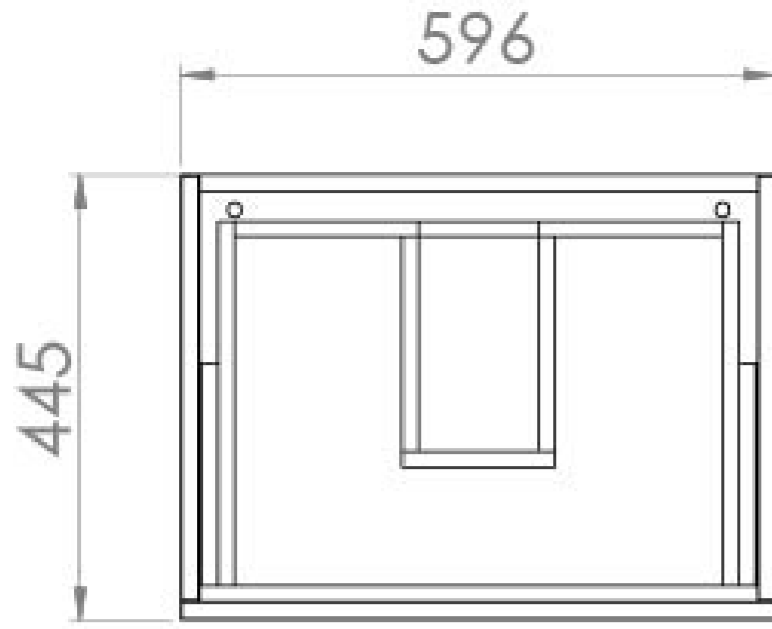

## PRODUCT INFORMATION

<b>Finish:</b>	Matte White
<b>Height:</b>	480mm
<b>Width:</b>	596mm
<b>Depth:</b>	445mm
<b>Material</b>	MFC
<b>Weight</b>	23.285kg
<b>Guarantee</b>	5 years
<b>Configuration</b>	2 Drawer
<b>Drawer Type</b>	Soft close
<b>Compatible Basin(s)</b>	50010, 50010.0TH
<b>Compatible Countertop(s)</b>	AU060T.GW, AU060T.IG, AU060T.MW, AU060T.EO, AU060T.MC, AU060T.C
<b>Handle(s) Required</b>	2, purchase separately
<b>Other Features</b>	Easy installation Quick release drawers

This 60cm 2 drawer wall mounted unit in the sleek matte white finish provides that additional bit of much needed storage space. The floating design will make a bathroom feel bigger with the extra floor space, plus the unit comes with light grey in-drawer mats, giving the unit a luxurious finish for an affordable price. Pair it with a countertop for a high-end look.