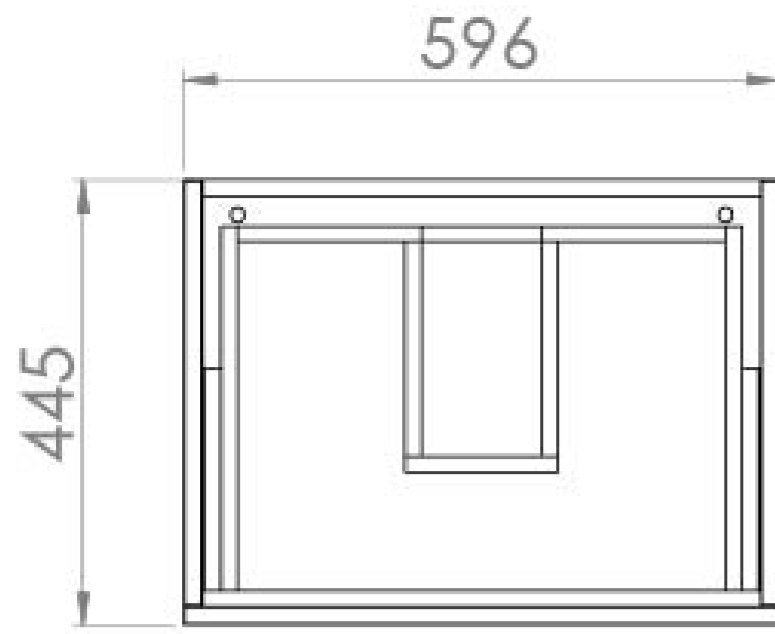

TECHNICAL DRAWING

Saneux reserves the right to alter the specifications and product range without prior notice. Dimensions are given as a guide only. Dimensions should not be used for surrounding furniture, fixtures and fittings until the product is on site.

<https://saneux.com/products/austen-60cm-2-drawer-wall-mounted-unit-matte-white>