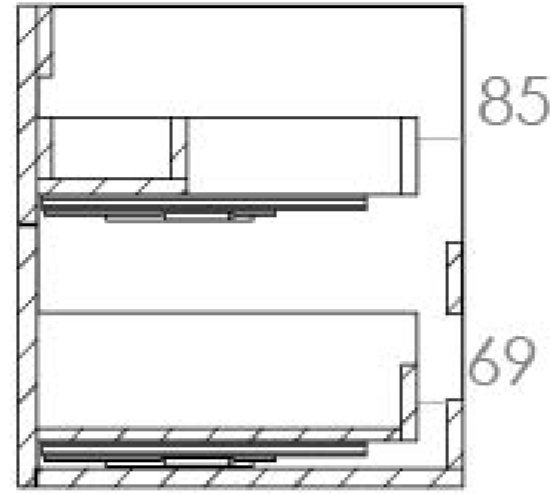

TECHNICAL DRAWING

Saneux reserves the right to alter the specifications and product range without prior notice. Dimensions are given as a guide only. Dimensions should not be used for surrounding furniture, fixtures and fittings until the product is on site.

<https://saneux.com/products/austen-60cm-2-drawer-wall-mounted-unit-matte-white>