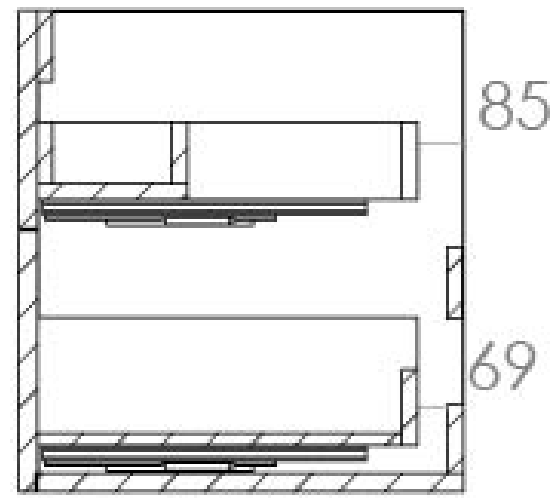

TECHNICAL DRAWING

Saneux reserves the right to alter the specifications and product range without prior notice. Dimensions are given as a guide only. Dimensions should not be used for surrounding furniture, fixtures and fittings until the product is on site.

<https://saneux.com/products/austen-60cm-2-drawer-wall-mounted-unit-matte-white>