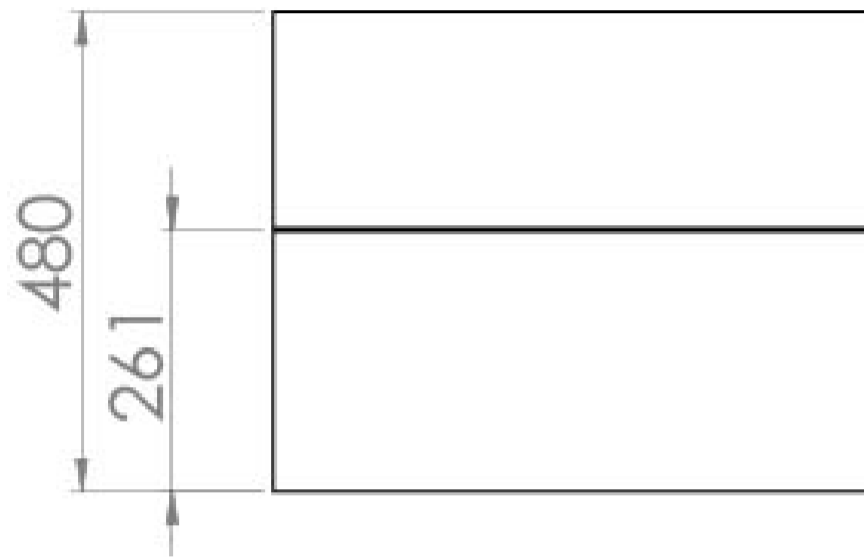

TECHNICAL DRAWING

Saneux reserves the right to alter the specifications and product range without prior notice. Dimensions are given as a guide only. Dimensions should not be used for surrounding furniture, fixtures and fittings until the product is on site.

<https://saneux.com/products/austen-60cm-2-drawer-wall-mounted-unit-matte-iron-grey>