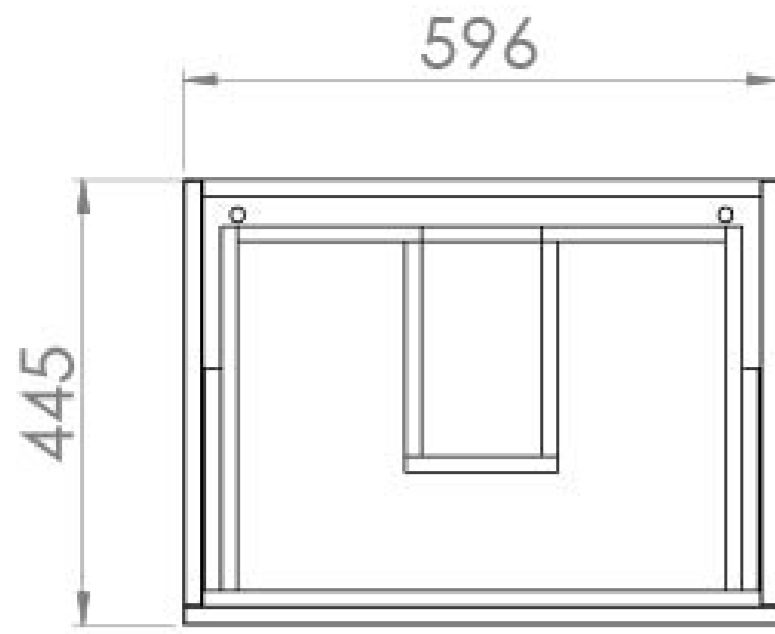

TECHNICAL DRAWING

Saneux reserves the right to alter the specifications and product range without prior notice. Dimensions are given as a guide only. Dimensions should not be used for surrounding furniture, fixtures and fittings until the product is on site.

<https://saneux.com/products/austen-60cm-2-drawer-wall-mounted-unit-matte-iron-grey>