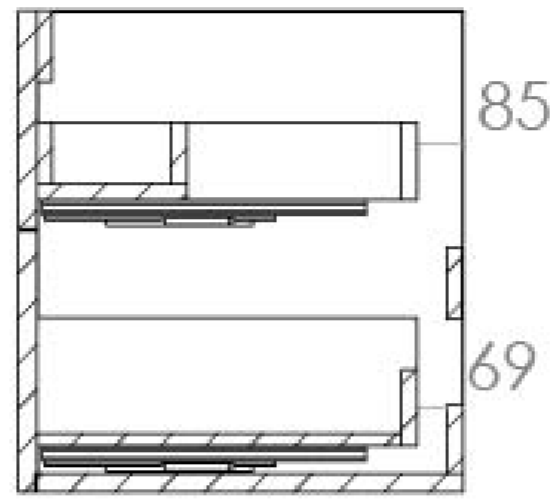

TECHNICAL DRAWING

Saneux reserves the right to alter the specifications and product range without prior notice. Dimensions are given as a guide only. Dimensions should not be used for surrounding furniture, fixtures and fittings until the product is on site.

<https://saneux.com/products/austen-60cm-2-drawer-wall-mounted-unit-matte-iron-grey>