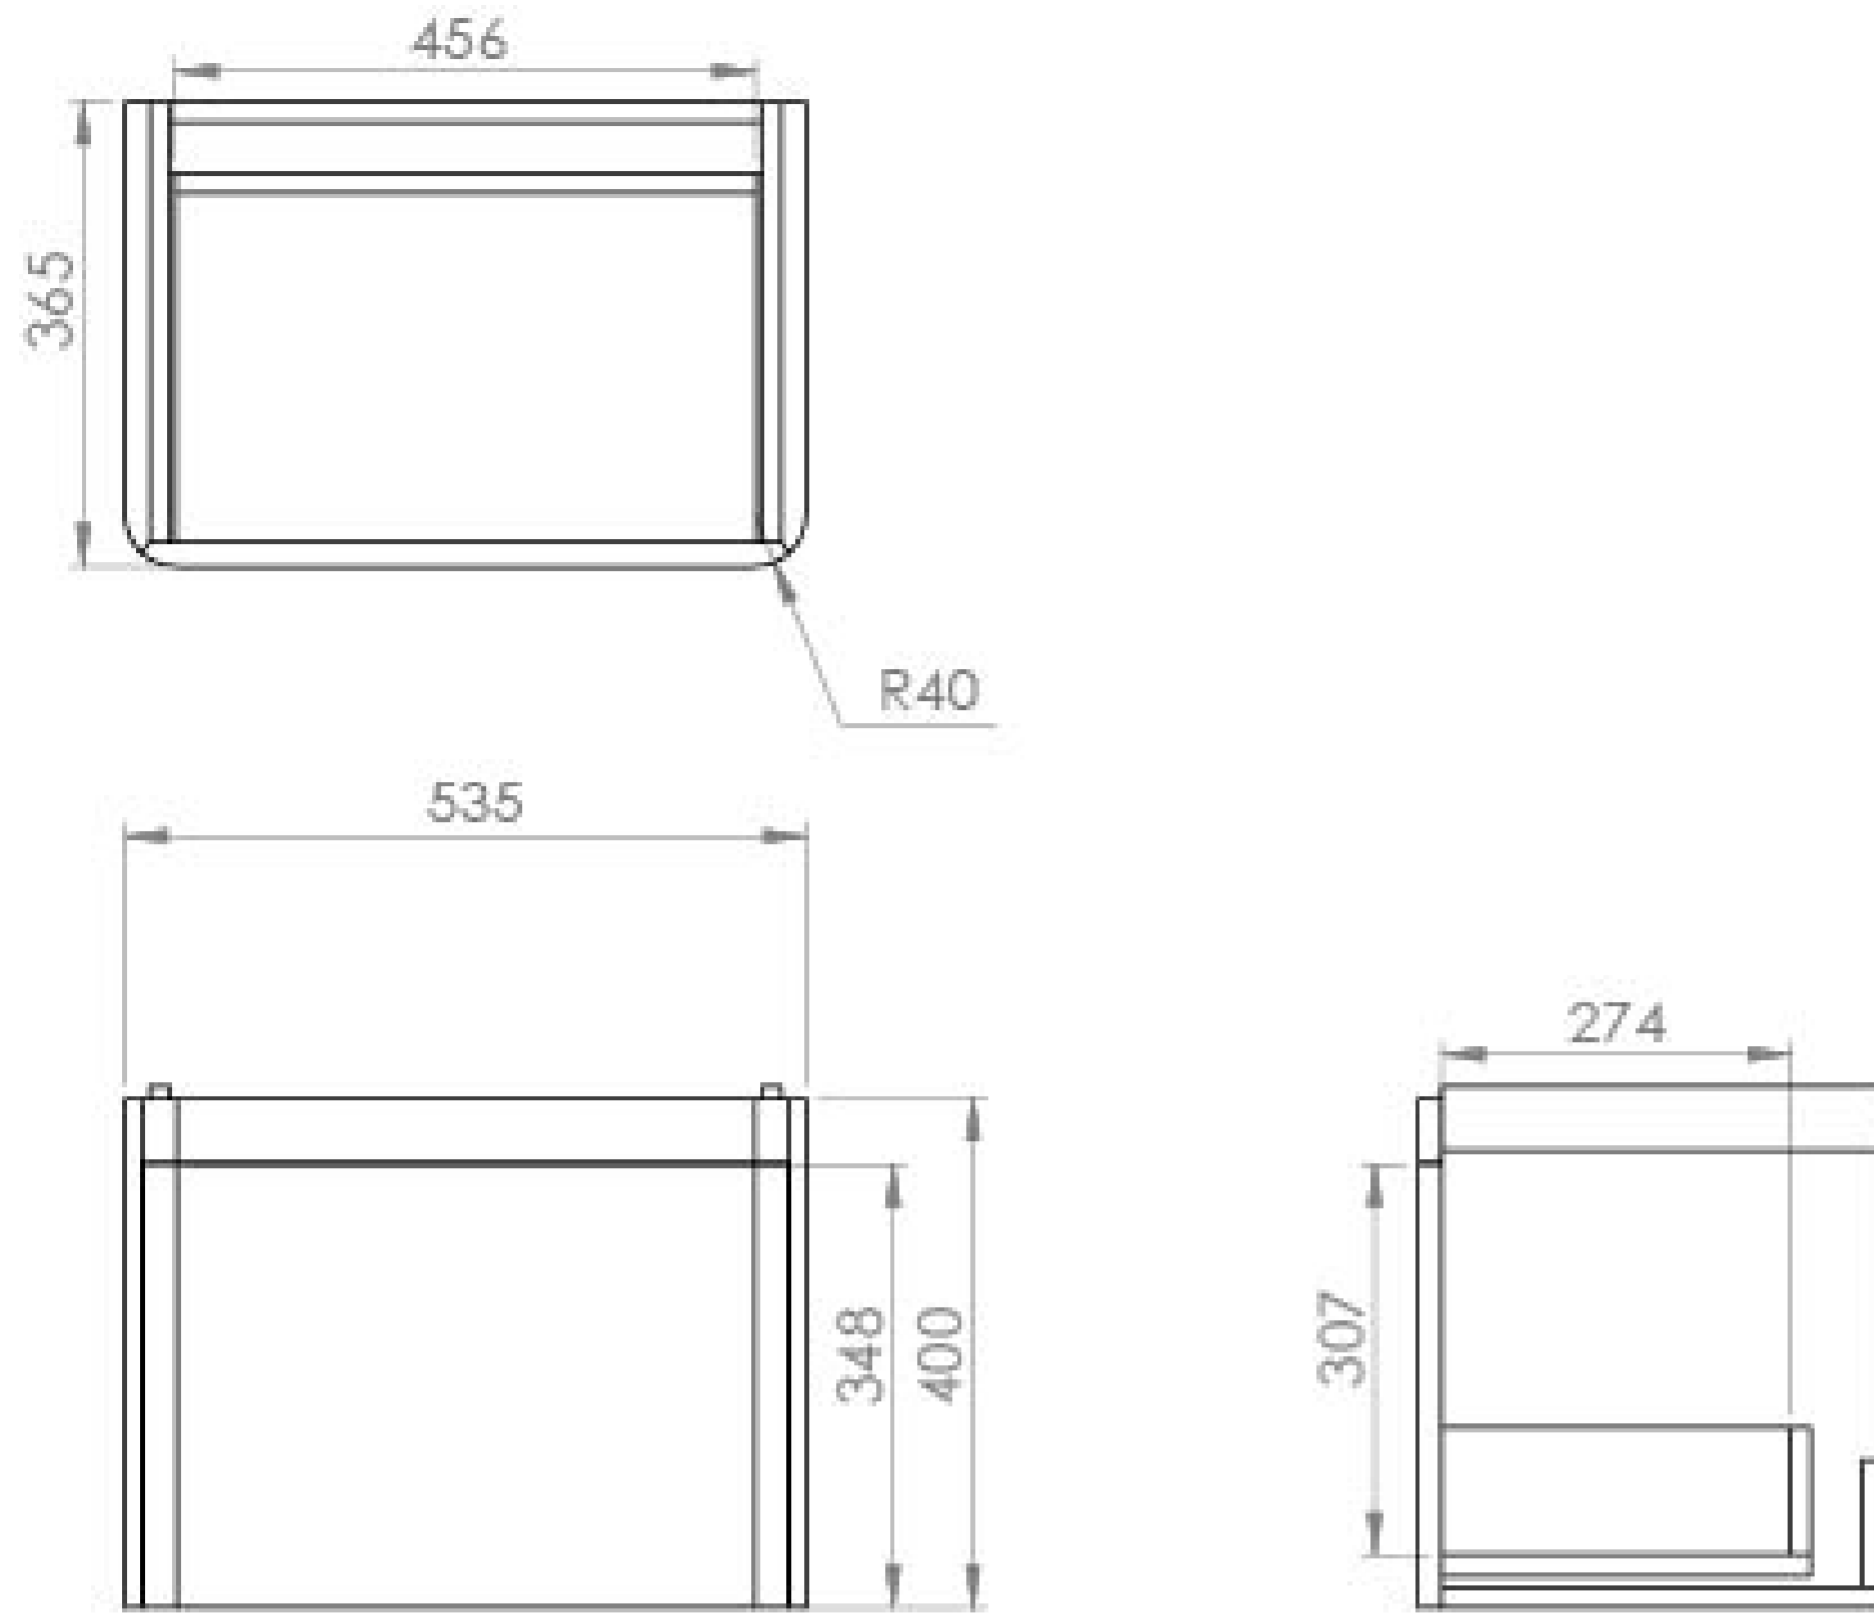

HYDE 55CM 1 DRAWER WALL MOUNTED UNIT - MATTE SAGE

Product Code: HY055W1.MS.2

PRODUCT INFORMATION

Finish:	Matte Sage
Height:	400mm
Width:	535mm
Depth:	365mm
Material	MDF, MFC
Weight	16kg
Guarantee	5 years
Configuration	1 Drawer
Drawer Type	Soft close
Compatible Basin(s)	HY055B, HY055B.0TH
Handle(s) Required	1, purchase separately
Other Features	Easy installation Quick release drawers

DESCRIPTION

As the name suggests, the HYDE collection features short projection basins and vanity units with a contemporary design, perfect for small and compact bathroom spaces.

This 55cm 1 drawer wall mounted unit has a projection of only 37cm, making it perfect for bathrooms & cloakrooms where space is scarce yet storage is essential. It has a deep, soft closing drawer to hold plenty of toiletries, and the matte sage finish will make the space feel calming and homely.

*Basin to be purchased separately
Compatible basins: HY055B, HY055B.0TH

**Handle to be purchased separately

TECHNICAL DRAWING

Saneux reserves the right to alter the specifications and product range without prior notice. Dimensions are given as a guide only. Dimensions should not be used for surrounding furniture, fixtures and fittings until the product is on site.

<https://saneux.com/products/hyde-55cm-1-drawer-wall-mounted-unit-matte-sage>