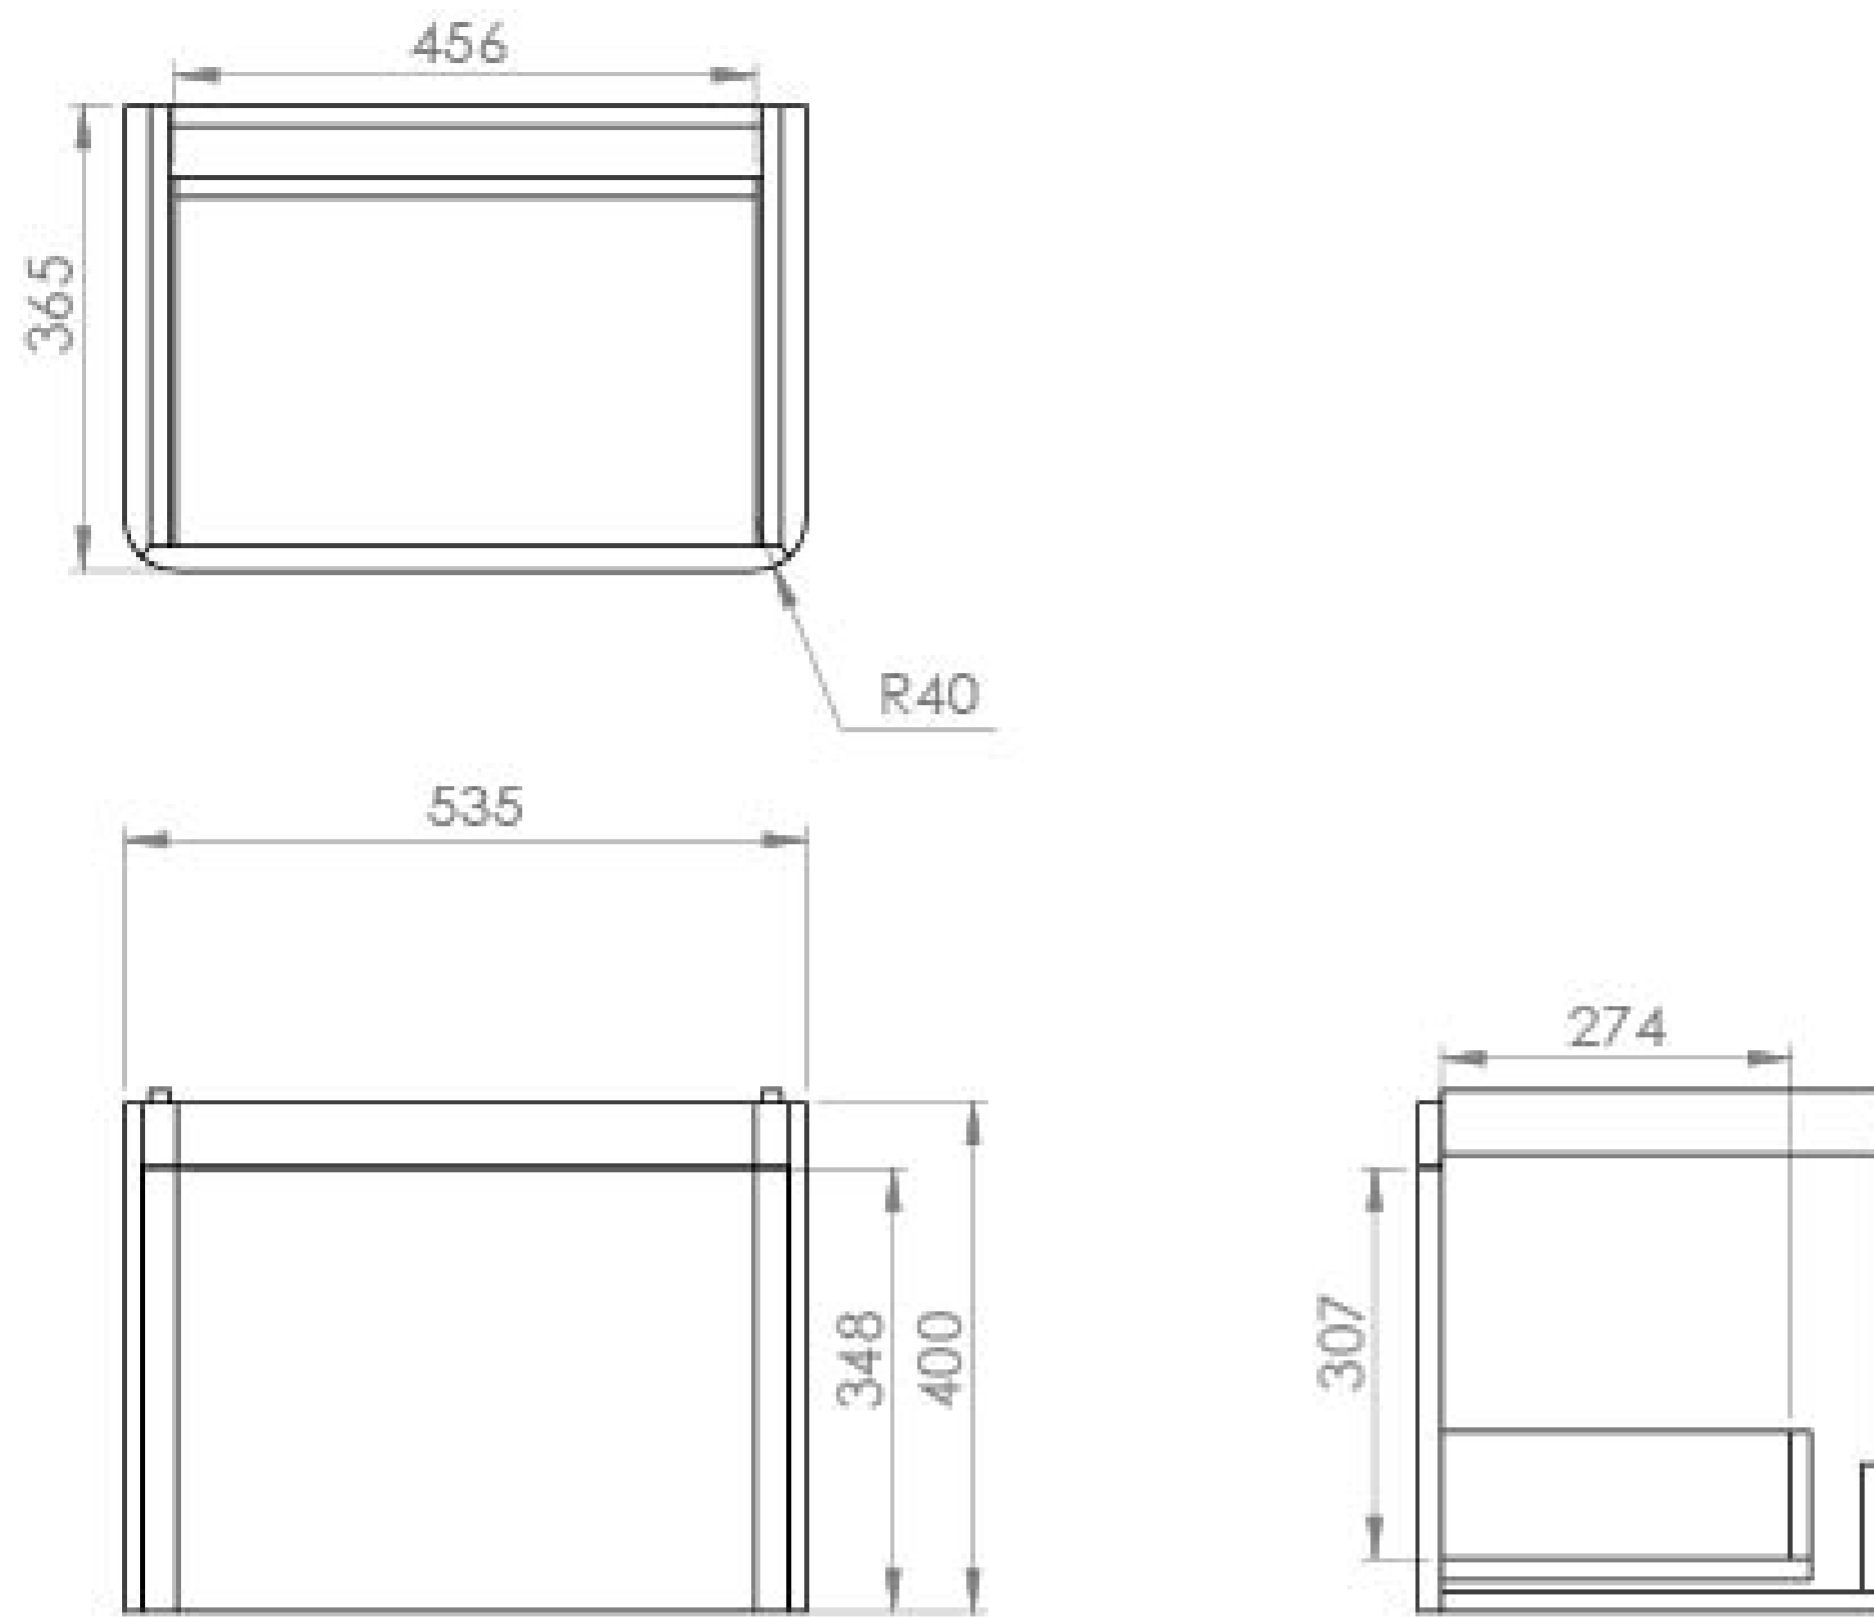

TECHNICAL DRAWING

Saneux reserves the right to alter the specifications and product range without prior notice. Dimensions are given as a guide only. Dimensions should not be used for surrounding furniture, fixtures and fittings until the product is on site.

<https://saneux.com/products/hyde-55cm-1-drawer-wall-mounted-unit-matte-sage>