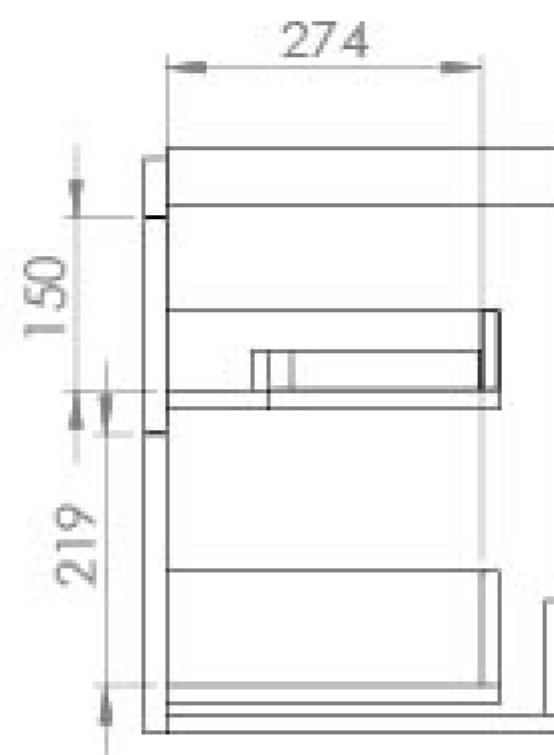

HYDE 70CM 2 DRAWER WALL MOUNTED UNIT – MATTE SAGE

Product Code: HY070W2.MS.2

PRODUCT INFORMATION

Finish:	Matte Sage
Height:	500mm
Width:	690mm
Depth:	365mm
Material	MDF, MFC
Weight	25kg
Guarantee	5 years
Configuration	2 Drawer
Drawer Type	Soft close
Compatible Basin(s)	HY070B, HY070B.0TH
Handle(s) Required	2, purchase separately
Other Features	Easy installation Quick release drawers

DESCRIPTION

As the name suggests, the HYDE collection features short projection basins and vanity units with a contemporary design, perfect for small and compact bathroom spaces.

This 70cm 2 drawer wall mounted unit has a projection of only 37cm, making it perfect for bathrooms & cloakrooms where space is limited and storage is essential. It has two deep, soft closing drawers to hold plenty of toiletries, and the matte sage finish will make the space feel calming and homely.

*Basin to be purchased separately
Compatible basins: HY070B, HY070B.0TH

**Handles to be purchased separately

TECHNICAL DRAWING

Saneux reserves the right to alter the specifications and product range without prior notice. Dimensions are given as a guide only. Dimensions should not be used for surrounding furniture, fixtures and fittings until the product is on site.