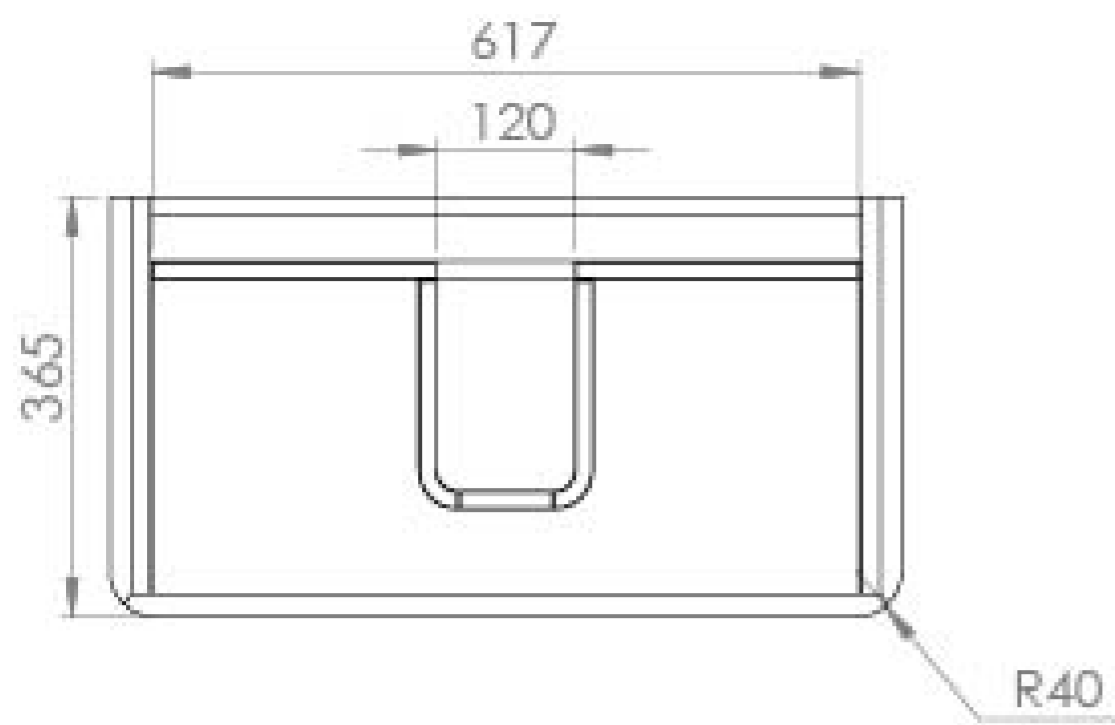

HYDE 70CM 2 DRAWER WALL MOUNTED UNIT – MATTE SAGE

Product Code: HY070W2.MS.2

PRODUCT INFORMATION

Finish:	Matte Sage
Height:	500mm
Width:	690mm
Depth:	365mm
Material	MDF, MFC
Weight	25kg
Guarantee	5 years
Configuration	2 Drawer
Drawer Type	Soft close
Compatible Basin(s)	HY070B, HY070B.0TH
Handle(s) Required	2, purchase separately
Other Features	Easy installation Quick release drawers

DESCRIPTION

As the name suggests, the HYDE collection features short projection basins and vanity units with a contemporary design, perfect for small and compact bathroom spaces.

This 70cm 2 drawer wall mounted unit has a projection of only 37cm, making it perfect for bathrooms & cloakrooms where space is limited and storage is essential. It has two deep, soft closing drawers to hold plenty of toiletries, and the matte sage finish will make the space feel calming and homely.

*Basin to be purchased separately
Compatible basins: HY070B, HY070B.0TH

**Handles to be purchased separately

TECHNICAL DRAWING

Saneux reserves the right to alter the specifications and product range without prior notice. Dimensions are given as a guide only. Dimensions should not be used for surrounding furniture, fixtures and fittings until the product is on site.