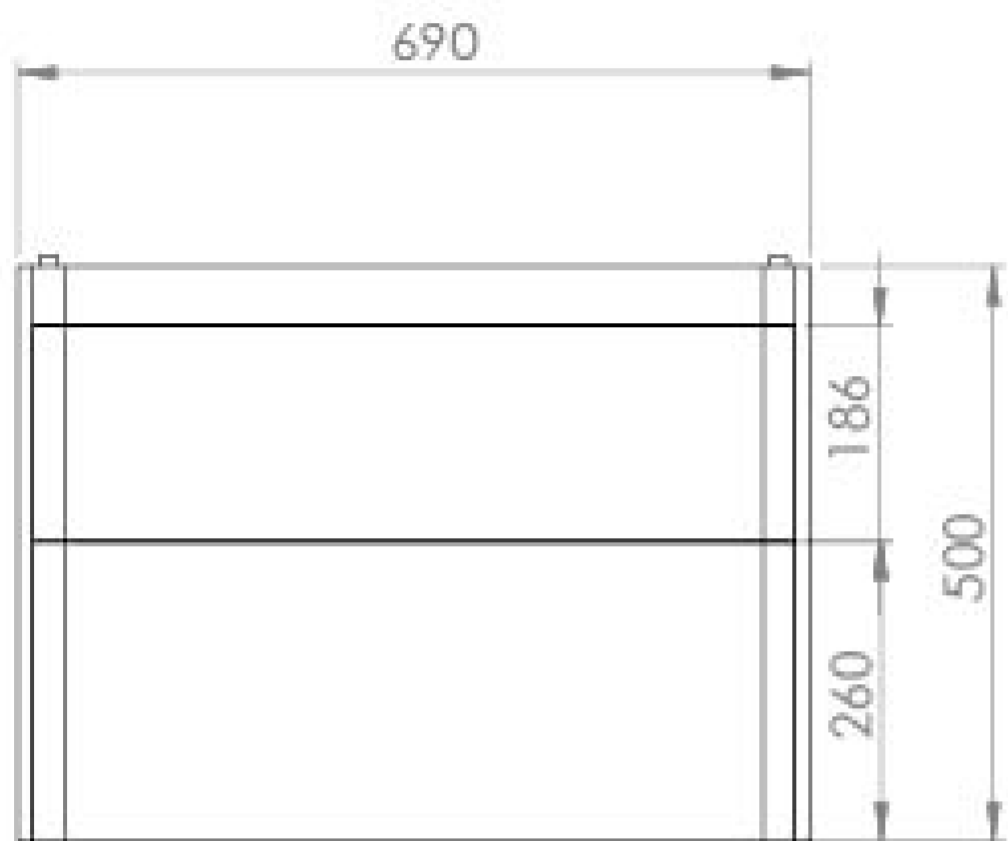

TECHNICAL DRAWING

Saneux reserves the right to alter the specifications and product range without prior notice. Dimensions are given as a guide only. Dimensions should not be used for surrounding furniture, fixtures and fittings until the product is on site.

<https://saneux.com/products/hyde-70cm-2-drawer-wall-mounted-unit-matte-sage>