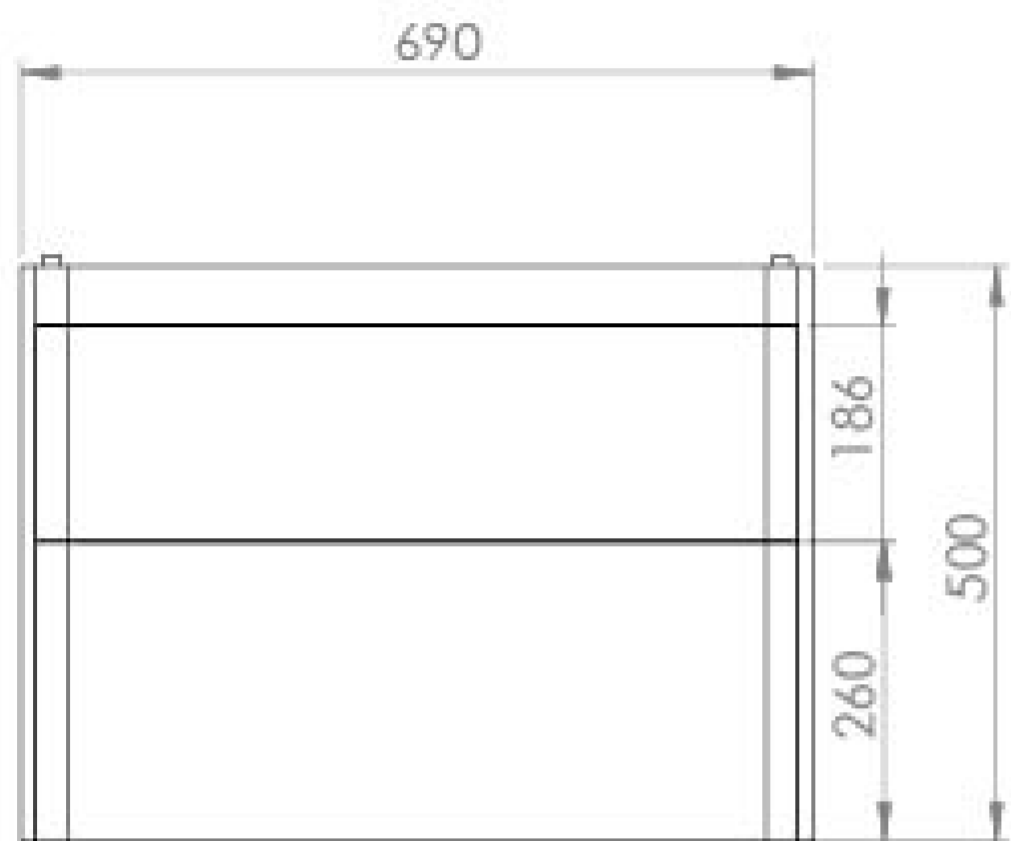

TECHNICAL DRAWING

Saneux reserves the right to alter the specifications and product range without prior notice. Dimensions are given as a guide only. Dimensions should not be used for surrounding furniture, fixtures and fittings until the product is on site.

<https://saneux.com/products/hyde-70cm-2-drawer-wall-mounted-unit-matte-sage>