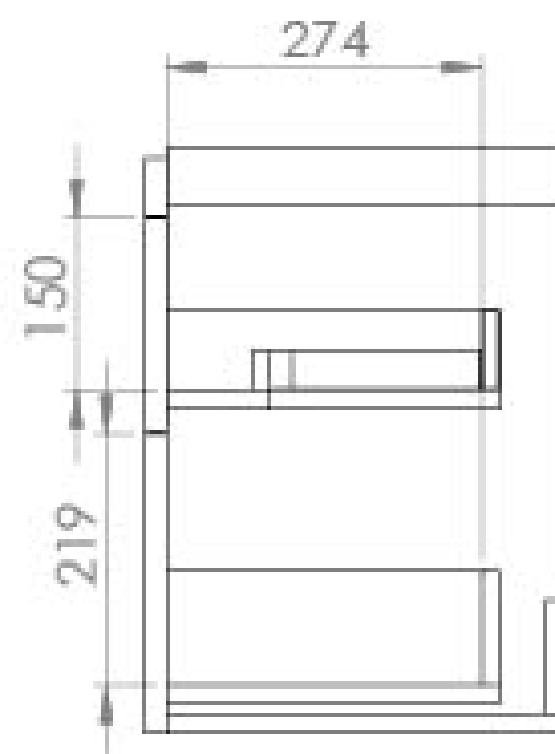

TECHNICAL DRAWING

Saneux reserves the right to alter the specifications and product range without prior notice. Dimensions are given as a guide only. Dimensions should not be used for surrounding furniture, fixtures and fittings until the product is on site.

<https://saneux.com/products/hyde-70cm-2-drawer-wall-mounted-unit-matte-sage>