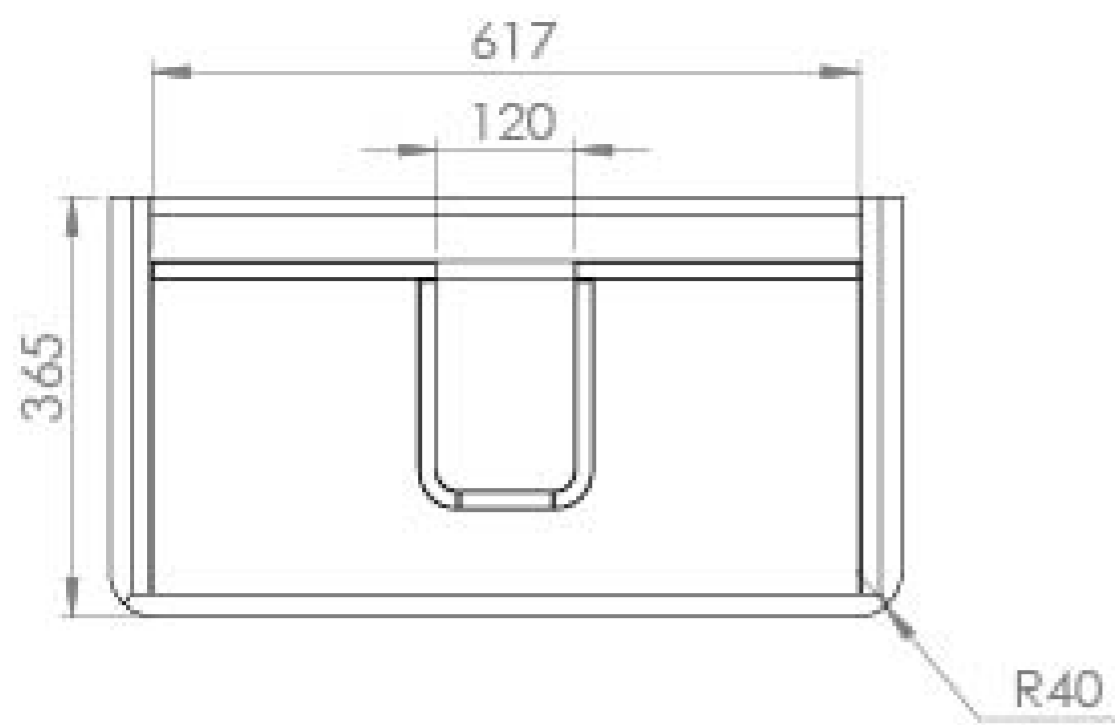

HYDE 70CM 2 DRAWER WALL MOUNTED UNIT - MATTE SAGE

Product Code: HY070W2.MS.2

PRODUCT INFORMATION

Finish:	Matte Sage
Height:	500mm
Width:	690mm
Depth:	365mm
Material	MDF, MFC
Weight	25kg
Guarantee	5 years
Configuration	2 Drawer
Drawer Type	Soft close
Compatible Basin(s)	HY070B, HY070B.0TH
Handle(s) Required	2, purchase separately
Other Features	Easy installation Quick release drawers

DESCRIPTION

As the name suggests, the HYDE collection features short projection basins and vanity units with a contemporary design, perfect for small and compact bathroom spaces.

This 70cm 2 drawer wall mounted unit has a projection of only 37cm, making it perfect for bathrooms & cloakrooms where space is limited and storage is essential. It has two deep, soft closing drawers to hold plenty of toiletries, and the matte sage finish will make the space feel calming and homely.

*Basin to be purchased separately
Compatible basins: HY070B, HY070B.0TH

**Handles to be purchased separately

TECHNICAL DRAWING

Saneux reserves the right to alter the specifications and product range without prior notice. Dimensions are given as a guide only. Dimensions should not be used for surrounding furniture, fixtures and fittings until the product is on site.