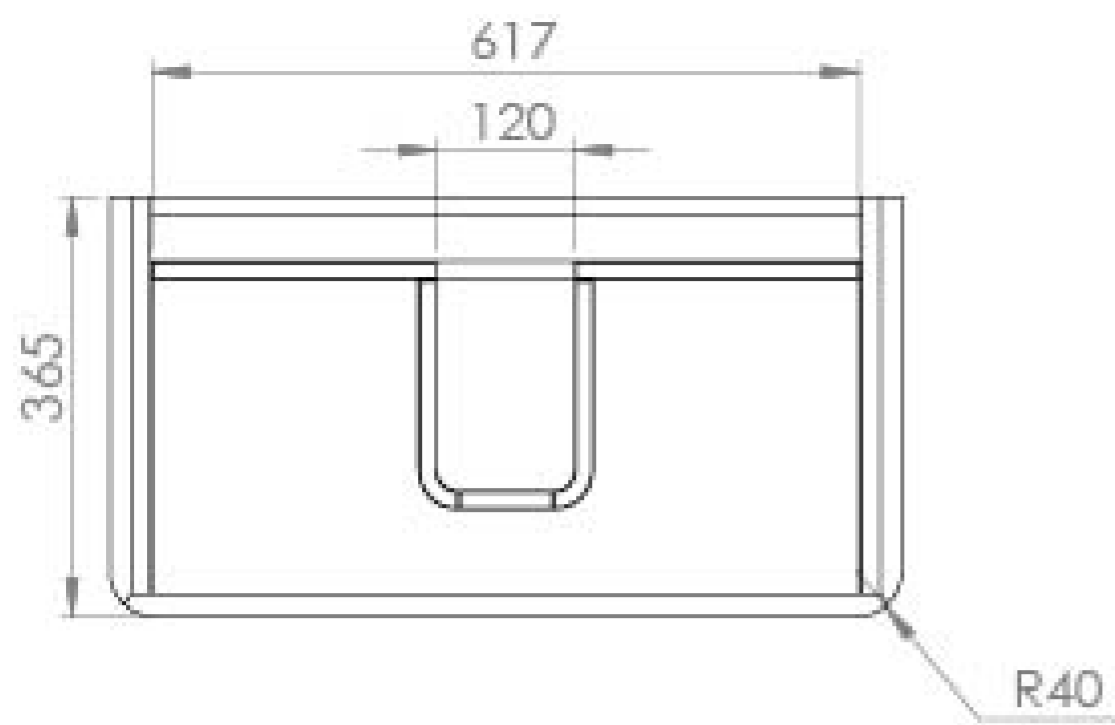

## PRODUCT INFORMATION

<b>Finish:</b>	Matte Sage
<b>Height:</b>	500mm
<b>Width:</b>	690mm
<b>Depth:</b>	365mm
<b>Material</b>	MDF, MFC
<b>Weight</b>	25kg
<b>Guarantee</b>	5 years
<b>Configuration</b>	2 Drawer
<b>Drawer Type</b>	Soft close
<b>Compatible Basin(s)</b>	HY070B, HY070B.0TH
<b>Handle(s) Required</b>	2, purchase separately
<b>Other Features</b>	Easy installation Quick release drawers

## DESCRIPTION

As the name suggests, the HYDE collection features short projection basins and vanity units with a contemporary design, perfect for small and compact bathroom spaces.

This 70cm 2 drawer wall mounted unit has a projection of only 37cm, making it perfect for bathrooms & cloakrooms where space is limited and storage is essential. It has two deep, soft closing drawers to hold plenty of toiletries, and the matte sage finish will make the space feel calming and homely.