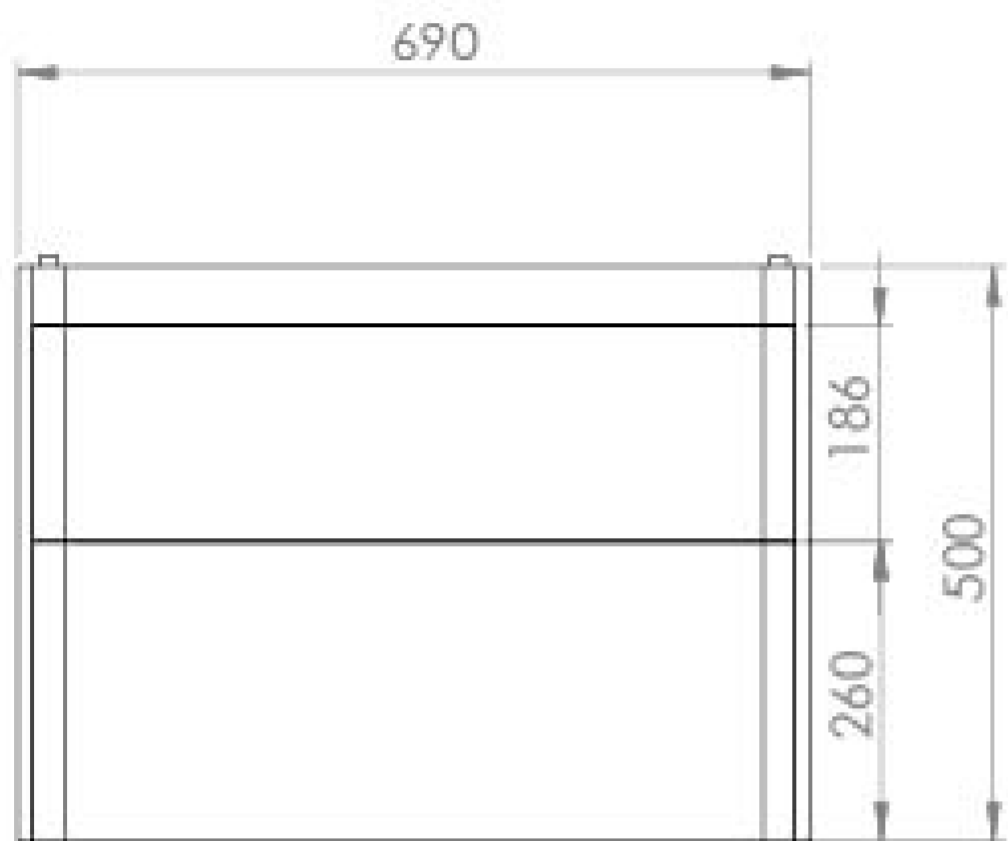

## PRODUCT INFORMATION

<b>Finish:</b>	Matte Sage
<b>Height:</b>	500mm
<b>Width:</b>	690mm
<b>Depth:</b>	365mm
<b>Material</b>	MDF, MFC
<b>Weight</b>	25kg
<b>Guarantee</b>	5 years
<b>Configuration</b>	2 Drawer
<b>Drawer Type</b>	Soft close
<b>Compatible Basin(s)</b>	HY070B, HY070B.0TH
<b>Handle(s) Required</b>	2, purchase separately
<b>Other Features</b>	Easy installation Quick release drawers

## DESCRIPTION

As the name suggests, the HYDE collection features short projection basins and vanity units with a contemporary design, perfect for small and compact bathroom spaces.

This 70cm 2 drawer wall mounted unit has a projection of only 37cm, making it perfect for bathrooms & cloakrooms where space is limited and storage is essential. It has two deep, soft closing drawers to hold plenty of toiletries, and the matte sage finish will make the space feel calming and homely.