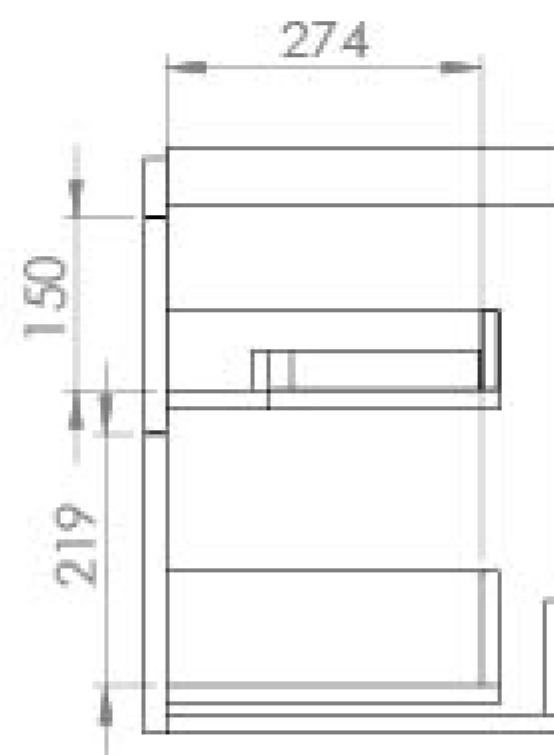

HYDE 70CM 2 DRAWER WALL MOUNTED UNIT - MATTE SAGE

Product Code: HY070W2.MS.2

PRODUCT INFORMATION

Finish:	Matte Sage
Height:	500mm
Width:	690mm
Depth:	365mm
Material	MDF, MFC
Weight	25kg
Guarantee	5 years
Configuration	2 Drawer
Drawer Type	Soft close
Compatible Basin(s)	HY070B, HY070B.0TH
Handle(s) Required	2, purchase separately
Other Features	Easy installation Quick release drawers

DESCRIPTION

As the name suggests, the HYDE collection features short projection basins and vanity units with a contemporary design, perfect for small and compact bathroom spaces.

This 70cm 2 drawer wall mounted unit has a projection of only 37cm, making it perfect for bathrooms & cloakrooms where space is limited and storage is essential. It has two deep, soft closing drawers to hold plenty of toiletries, and the matte sage finish will make the space feel calming and homely.

*Basin to be purchased separately
Compatible basins: HY070B, HY070B.0TH

**Handles to be purchased separately

TECHNICAL DRAWING

Saneux reserves the right to alter the specifications and product range without prior notice. Dimensions are given as a guide only. Dimensions should not be used for surrounding furniture, fixtures and fittings until the product is on site.