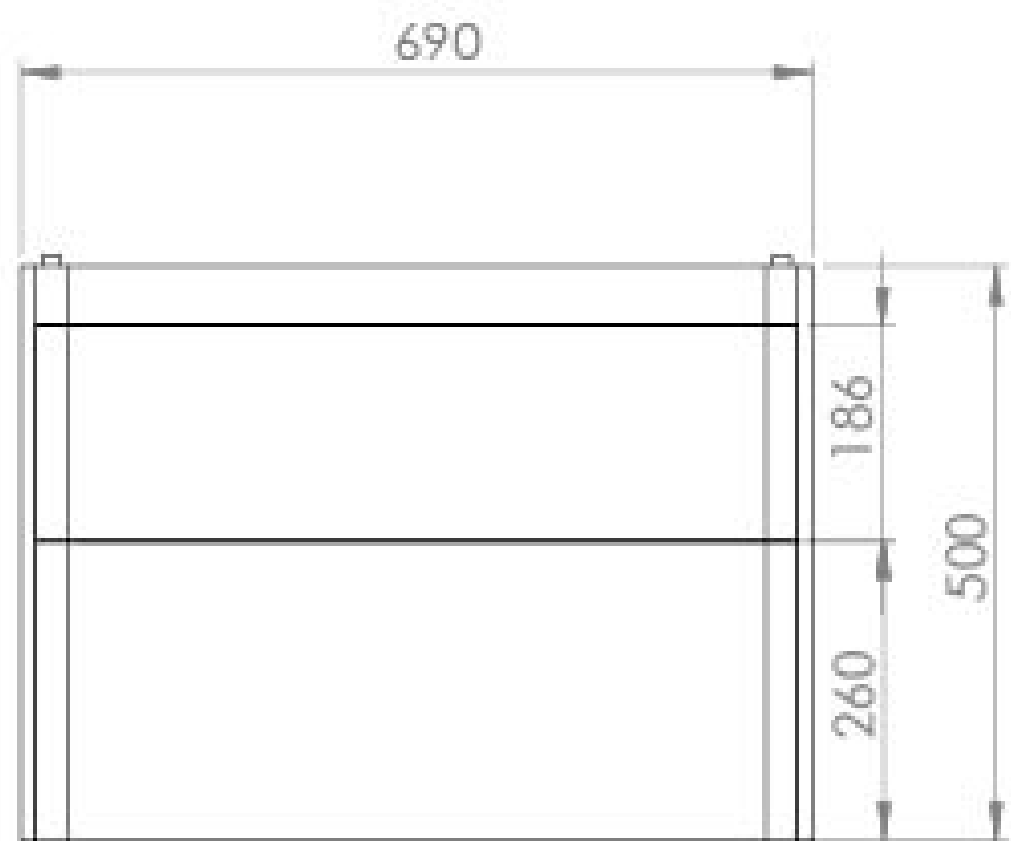

TECHNICAL DRAWING

Saneux reserves the right to alter the specifications and product range without prior notice. Dimensions are given as a guide only. Dimensions should not be used for surrounding furniture, fixtures and fittings until the product is on site.

<https://saneux.com/products/hyde-70cm-2-drawer-wall-mounted-unit-matte-sage>