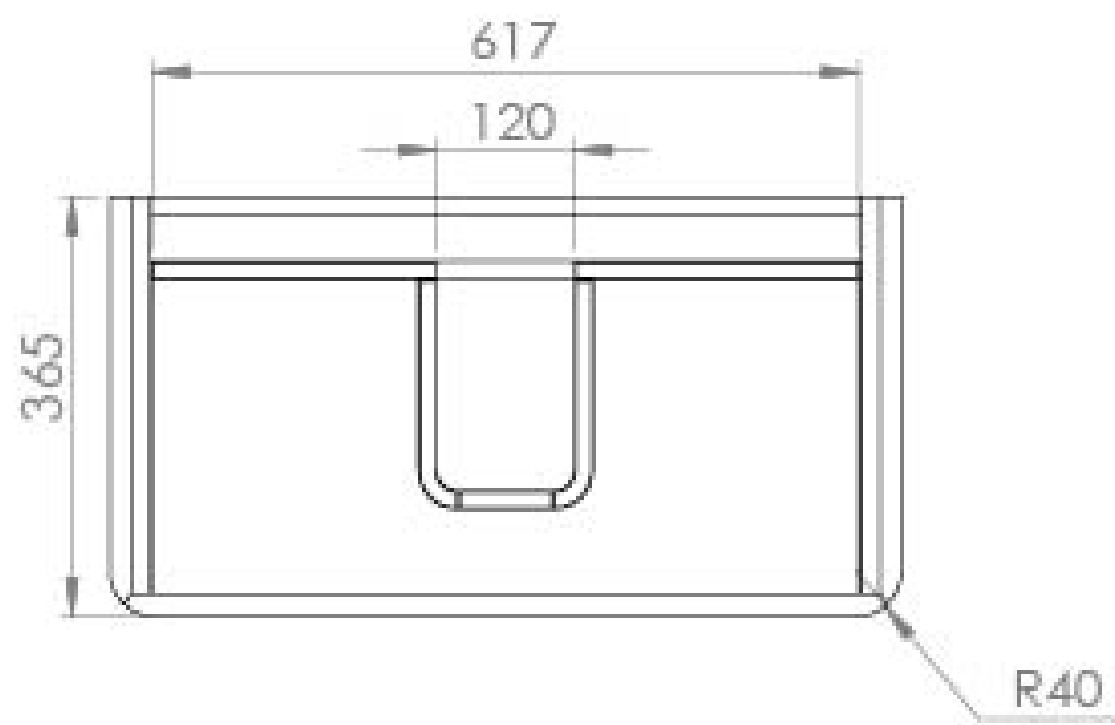

TECHNICAL DRAWING

Saneux reserves the right to alter the specifications and product range without prior notice. Dimensions are given as a guide only. Dimensions should not be used for surrounding furniture, fixtures and fittings until the product is on site.

<https://saneux.com/products/hyde-70cm-2-drawer-wall-mounted-unit-matte-sage>