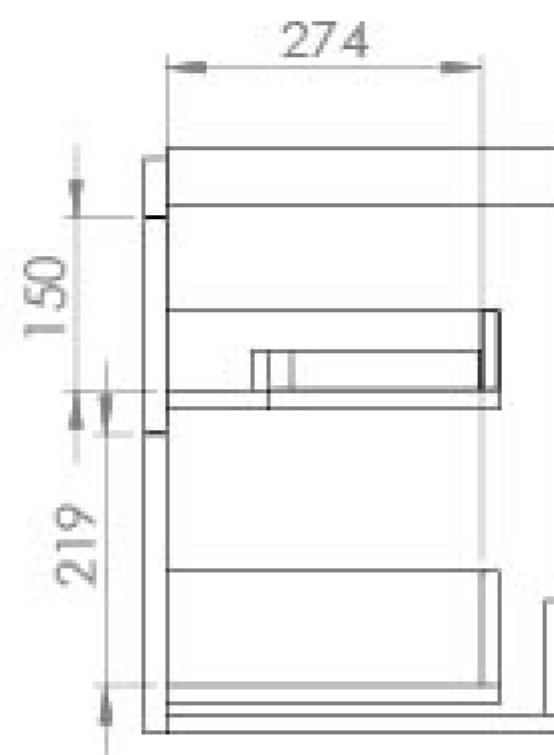

## PRODUCT INFORMATION

<b>Finish:</b>	Matte Sage
<b>Height:</b>	500mm
<b>Width:</b>	690mm
<b>Depth:</b>	365mm
<b>Material</b>	MDF, MFC
<b>Weight</b>	25kg
<b>Guarantee</b>	5 years
<b>Configuration</b>	2 Drawer
<b>Drawer Type</b>	Soft close
<b>Compatible Basin(s)</b>	HY070B, HY070B.0TH
<b>Handle(s) Required</b>	2, purchase separately
<b>Other Features</b>	Easy installation Quick release drawers

## DESCRIPTION

As the name suggests, the HYDE collection features short projection basins and vanity units with a contemporary design, perfect for small and compact bathroom spaces.

This 70cm 2 drawer wall mounted unit has a projection of only 37cm, making it perfect for bathrooms & cloakrooms where space is limited and storage is essential. It has two deep, soft closing drawers to hold plenty of toiletries, and the matte sage finish will make the space feel calming and homely.