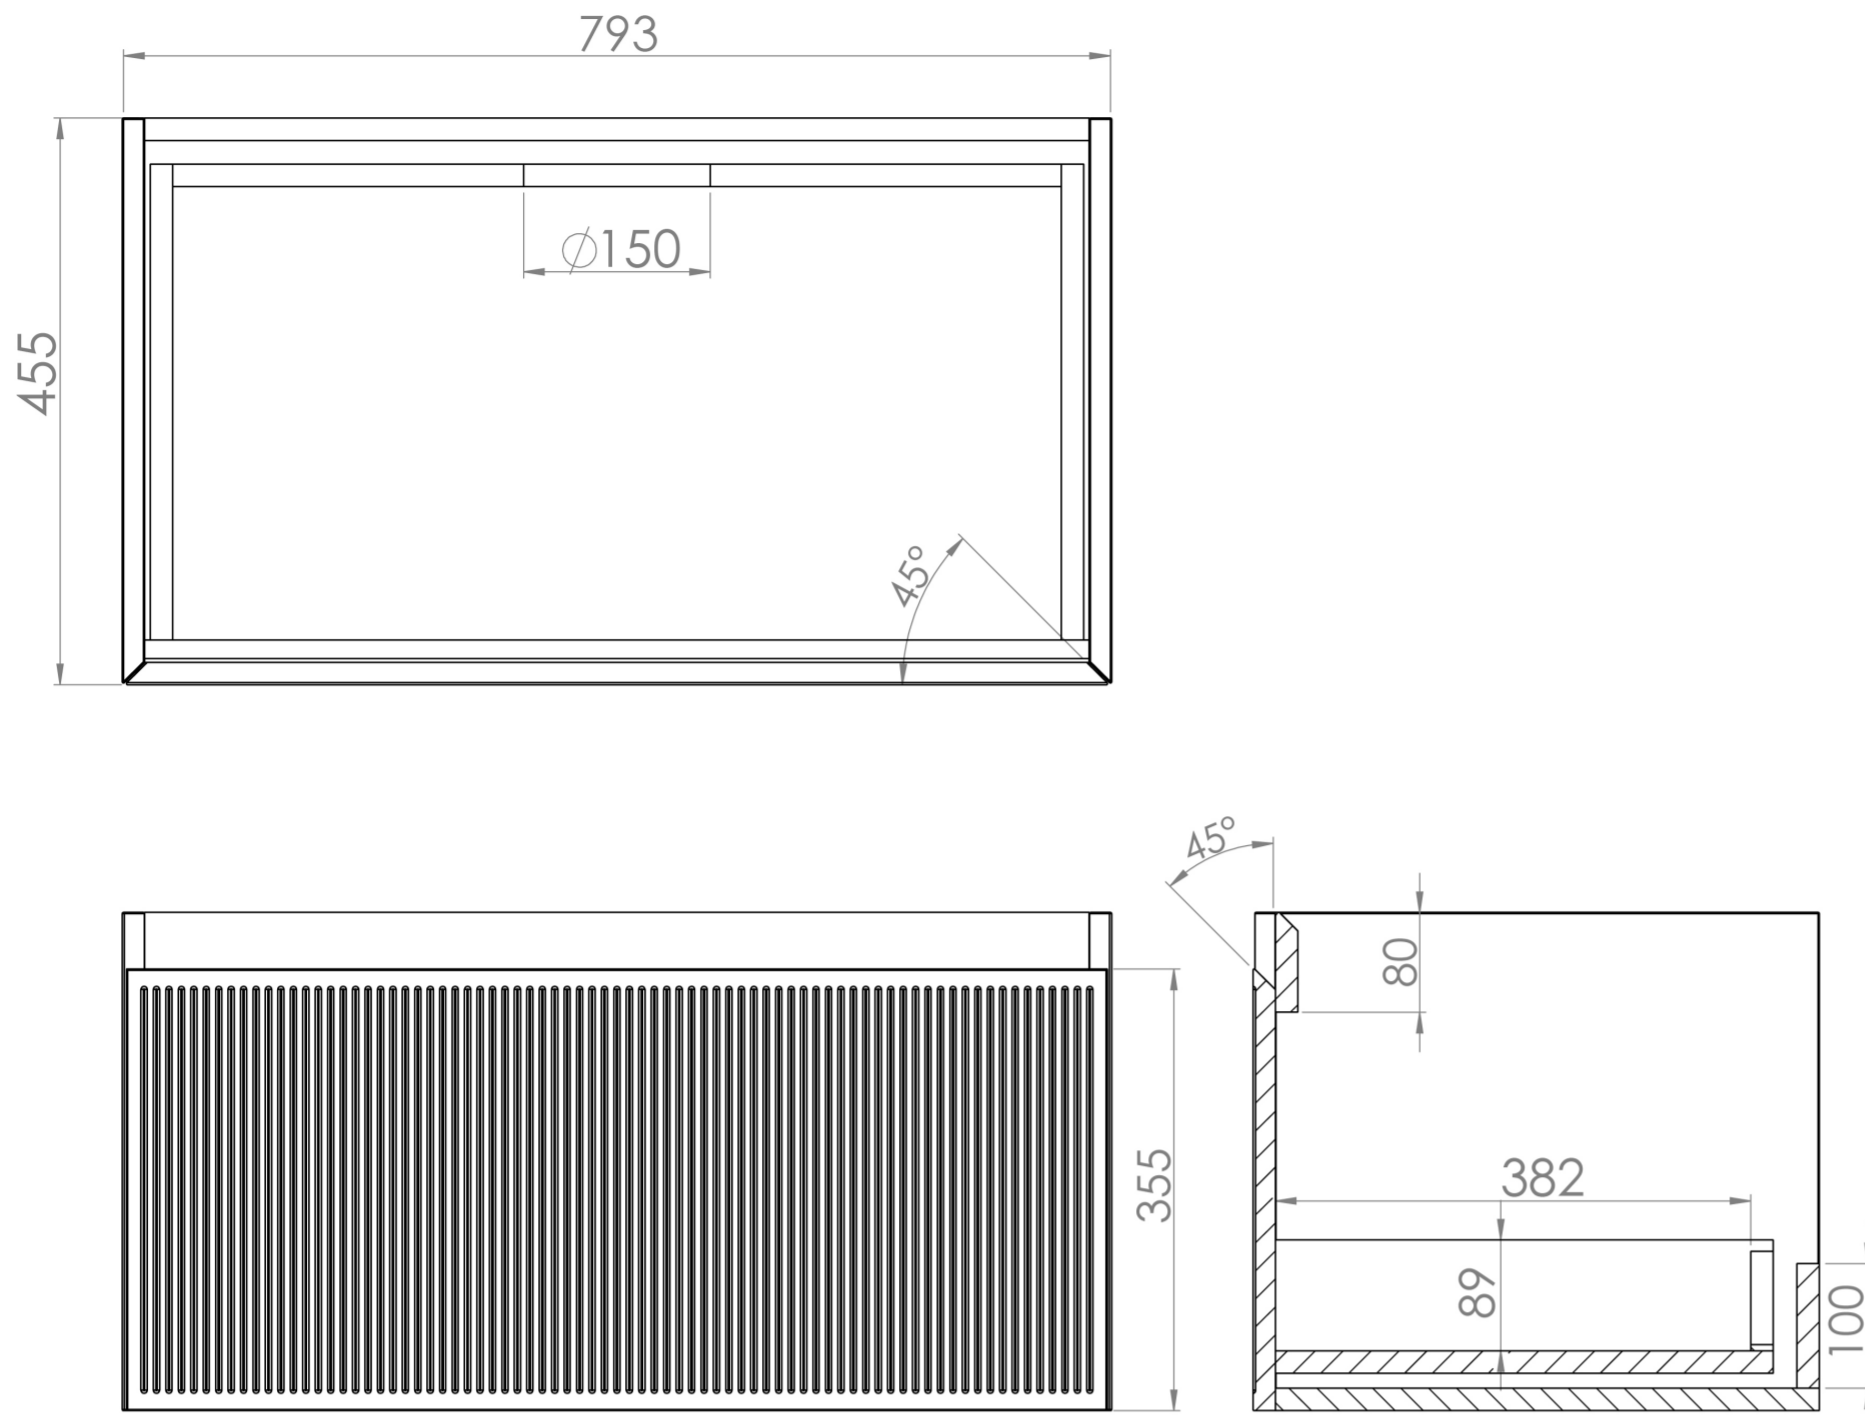

MONUMENT 80CM 1 DRAWER WALL MOUNTED UNIT – MATTE SAGE

Product Code: MO080W1.MS

PRODUCT INFORMATION

Finish:	Matte Sage
Height:	400mm
Width:	795mm
Depth:	455mm
Material	MDF
Guarantee	5 years
Configuration	1 Drawer
Drawer Type	Soft close
Compatible Basin(s)	UN080B, UN080B.0TH
Compatible Countertop(s)	UN080T.MW.2, UN080T.MA, UN080T.MW, UN080T.EO, UN080T.MC, UN080T.C, UNI080T.C
Other Features	Easy installation Quick release drawers

DESCRIPTION

Inspired by the iconic London landmark itself, MONUMENT was designed to bring an element of London history into the future.

This fluted furniture collection encapsulates the delicate curves seen on the Monument column, creating a softer feel to the vanity units whilst also giving more depth to the unit.

The handle-less 80cm 1 drawer wall mounted unit features plenty of storage space, a soft closing drawer, and a luxurious look that will stand the test of time.

*Basin or countertop to be purchased separately

Compatible basins: UN080B, UN080B.0TH

Compatible countertop: UNI080T.C

TECHNICAL DRAWING

Saneux reserves the right to alter the specifications and product range without prior notice. Dimensions are given as a guide only. Dimensions should not be used for surrounding furniture, fixtures and fittings until the product is on site.