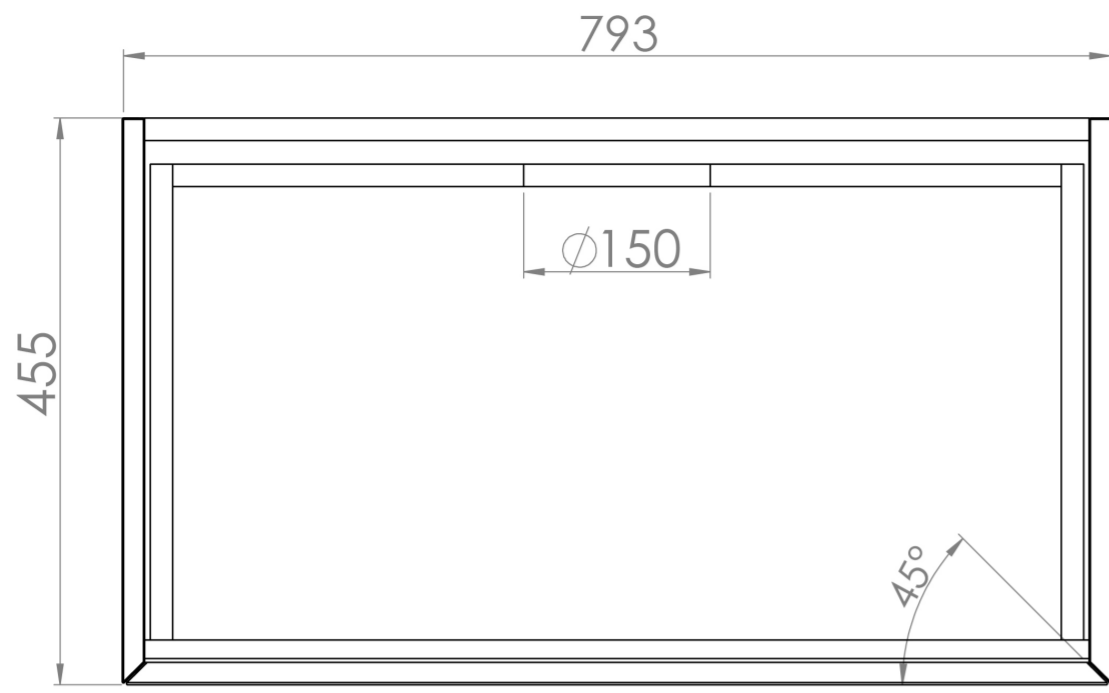

MONUMENT 80CM 1 DRAWER WALL MOUNTED UNIT – MATTE SAGE

Product Code: MO080W1.MS

PRODUCT INFORMATION

Finish:	Matte Sage
Height:	400mm
Width:	795mm
Depth:	455mm
Material	MDF
Guarantee	5 years
Configuration	1 Drawer
Drawer Type	Soft close
Compatible Basin(s)	UN080B, UN080B.0TH
Compatible Countertop(s)	UN080T.MW.2, UN080T.MA, UN080T.MW, UN080T.EO, UN080T.MC, UN080T.C, UNI080T.C
Other Features	Easy installation Quick release drawers

DESCRIPTION

Inspired by the iconic London landmark itself, MONUMENT was designed to bring an element of London history into the future.

This fluted furniture collection encapsulates the delicate curves seen on the Monument column, creating a softer feel to the vanity units whilst also giving more depth to the unit.

The handle-less 80cm 1 drawer wall mounted unit features plenty of storage space, a soft closing drawer, and a luxurious look that will stand the test of time.

*Basin or countertop to be purchased separately

Compatible basins: UN080B, UN080B.0TH

Compatible countertop: UNI080T.C

TECHNICAL DRAWING

Saneux reserves the right to alter the specifications and product range without prior notice. Dimensions are given as a guide only. Dimensions should not be used for surrounding furniture, fixtures and fittings until the product is on site.