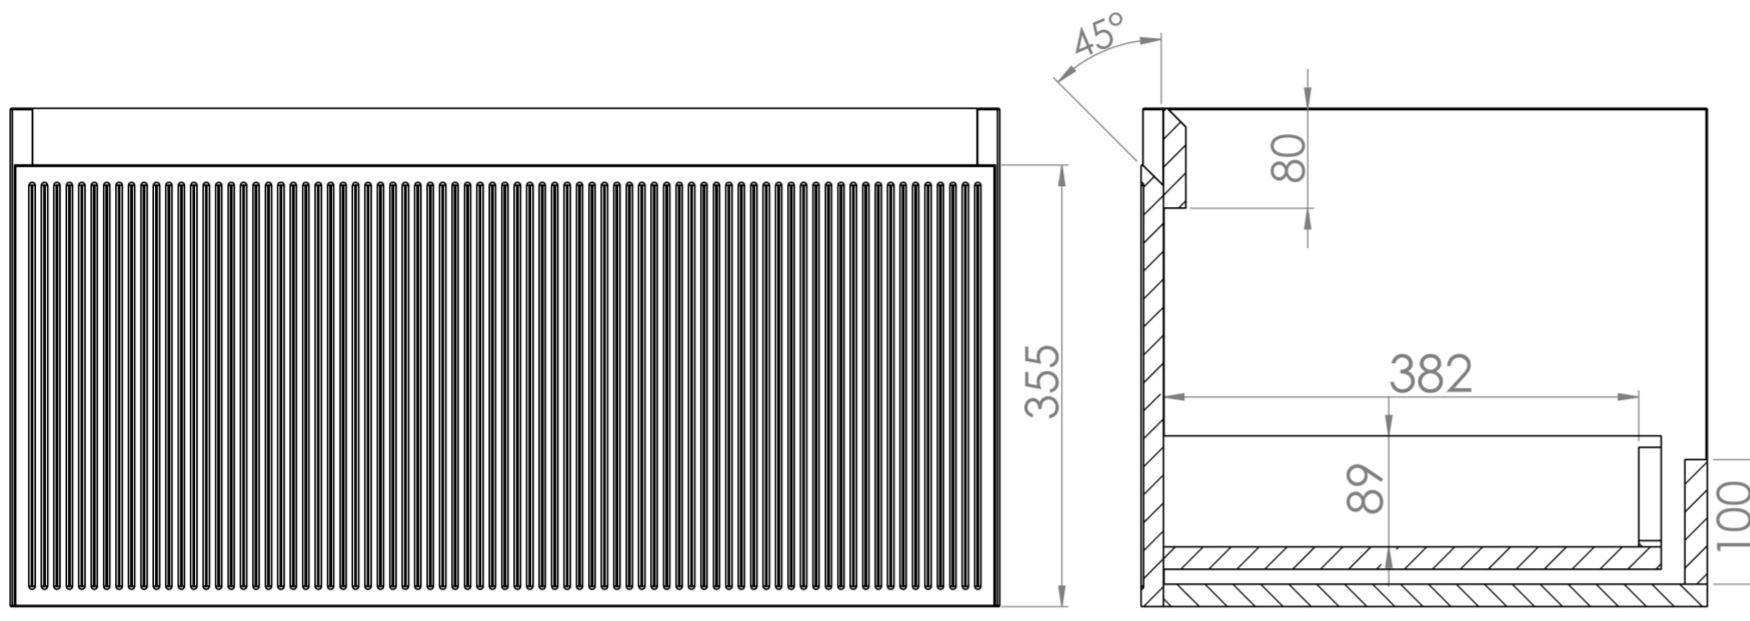

MONUMENT 80CM 1 DRAWER WALL MOUNTED UNIT – MATTE SAGE

Product Code: MO080W1.MS

PRODUCT INFORMATION

Finish:	Matte Sage
Height:	400mm
Width:	795mm
Depth:	455mm
Material	MDF
Guarantee	5 years
Configuration	1 Drawer
Drawer Type	Soft close
Compatible Basin(s)	UN080B, UN080B.0TH
Compatible Countertop(s)	UN080T.MW.2, UN080T.MA, UN080T.MW, UN080T.EO, UN080T.MC, UN080T.C, UNI080T.C
Other Features	Easy installation Quick release drawers

DESCRIPTION

Inspired by the iconic London landmark itself, MONUMENT was designed to bring an element of London history into the future.

This fluted furniture collection encapsulates the delicate curves seen on the Monument column, creating a softer feel to the vanity units whilst also giving more depth to the unit.

The handle-less 80cm 1 drawer wall mounted unit features plenty of storage space, a soft closing drawer, and a luxurious look that will stand the test of time.

*Basin or countertop to be purchased separately

Compatible basins: UN080B, UN080B.0TH

Compatible countertop: UNI080T.C

TECHNICAL DRAWING

Saneux reserves the right to alter the specifications and product range without prior notice. Dimensions are given as a guide only. Dimensions should not be used for surrounding furniture, fixtures and fittings until the product is on site.