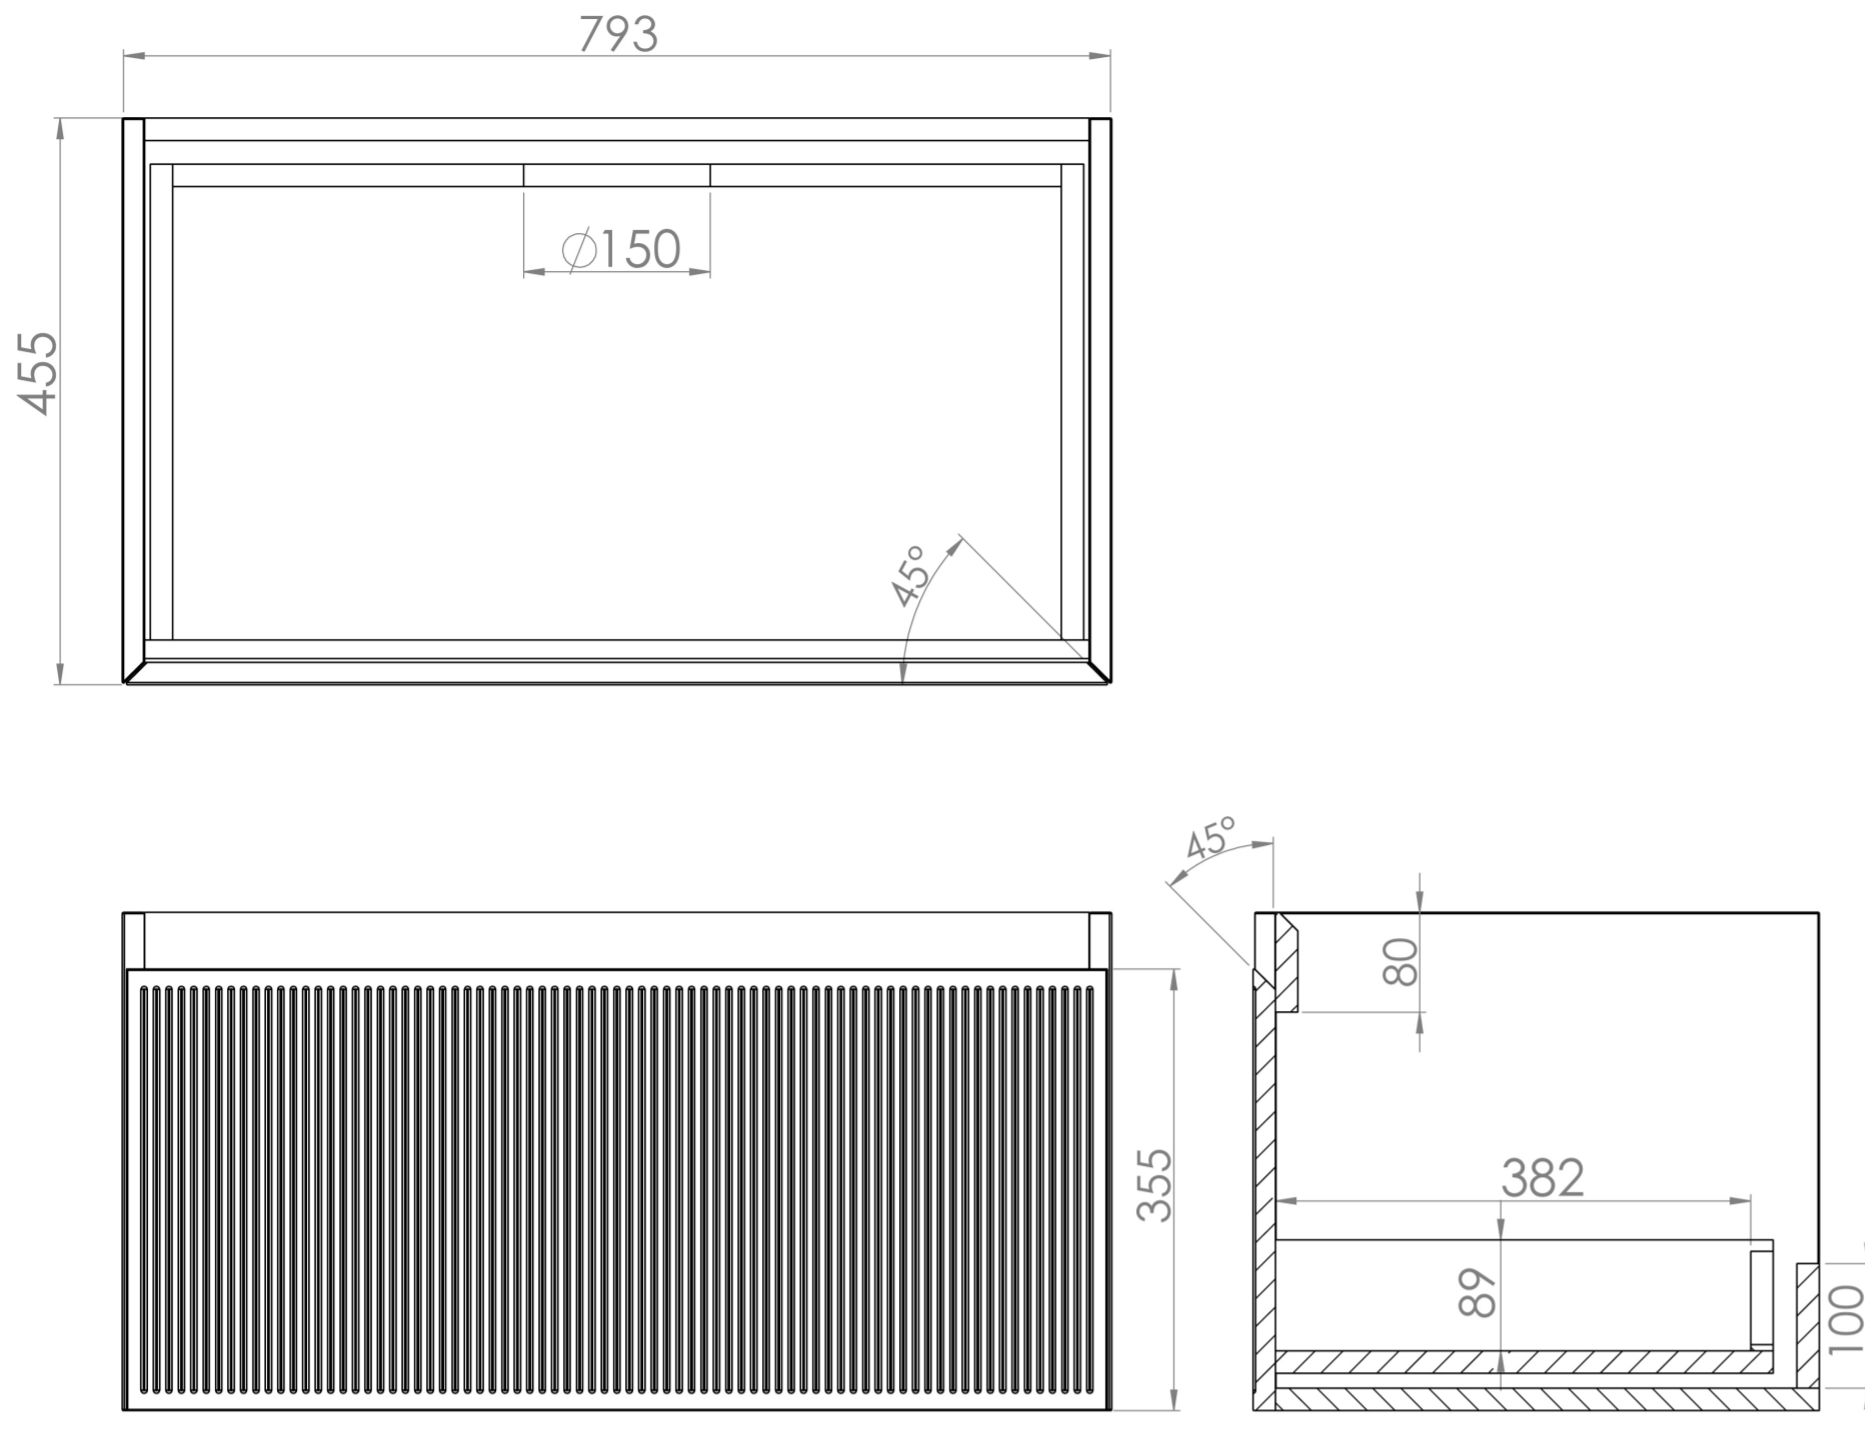

MONUMENT 80CM 1 DRAWER WALL MOUNTED UNIT – MATTE BLACK

Product Code: MO080W1.MB

PRODUCT INFORMATION

| | |
|---------------------------------|--|
| Finish: | Matte Black |
| Height: | 400mm |
| Width: | 795mm |
| Depth: | 455mm |
| Material | MDF |
| Guarantee | 5 years |
| Configuration | 1 Drawer |
| Drawer Type | Soft close |
| Compatible Basin(s) | UN080B, UN080B.0TH |
| Compatible Countertop(s) | UN080T.MW.2, UN080T.MA, UN080T.MW, UN080T.EO, UN080T.MC, UN080T.C, UNI080T.C |
| Other Features | Easy installation Quick release drawers |

DESCRIPTION

Inspired by the iconic London landmark itself, MONUMENT was designed to bring an element of London history into the future.

This fluted furniture collection encapsulates the delicate curves seen on the Monument column, creating a softer feel to the vanity units whilst also giving more depth to the unit.

The handle-less 80cm 1 drawer wall mounted unit features plenty of storage space, a soft closing drawer, and a luxurious look that will stand the test of time.

*Basin or countertop to be purchased separately

Compatible basins: UN080B, UN080B.0TH

Compatible countertop: UNI080T.C

TECHNICAL DRAWING

Saneux reserves the right to alter the specifications and product range without prior notice. Dimensions are given as a guide only. Dimensions should not be used for surrounding furniture, fixtures and fittings until the product is on site.