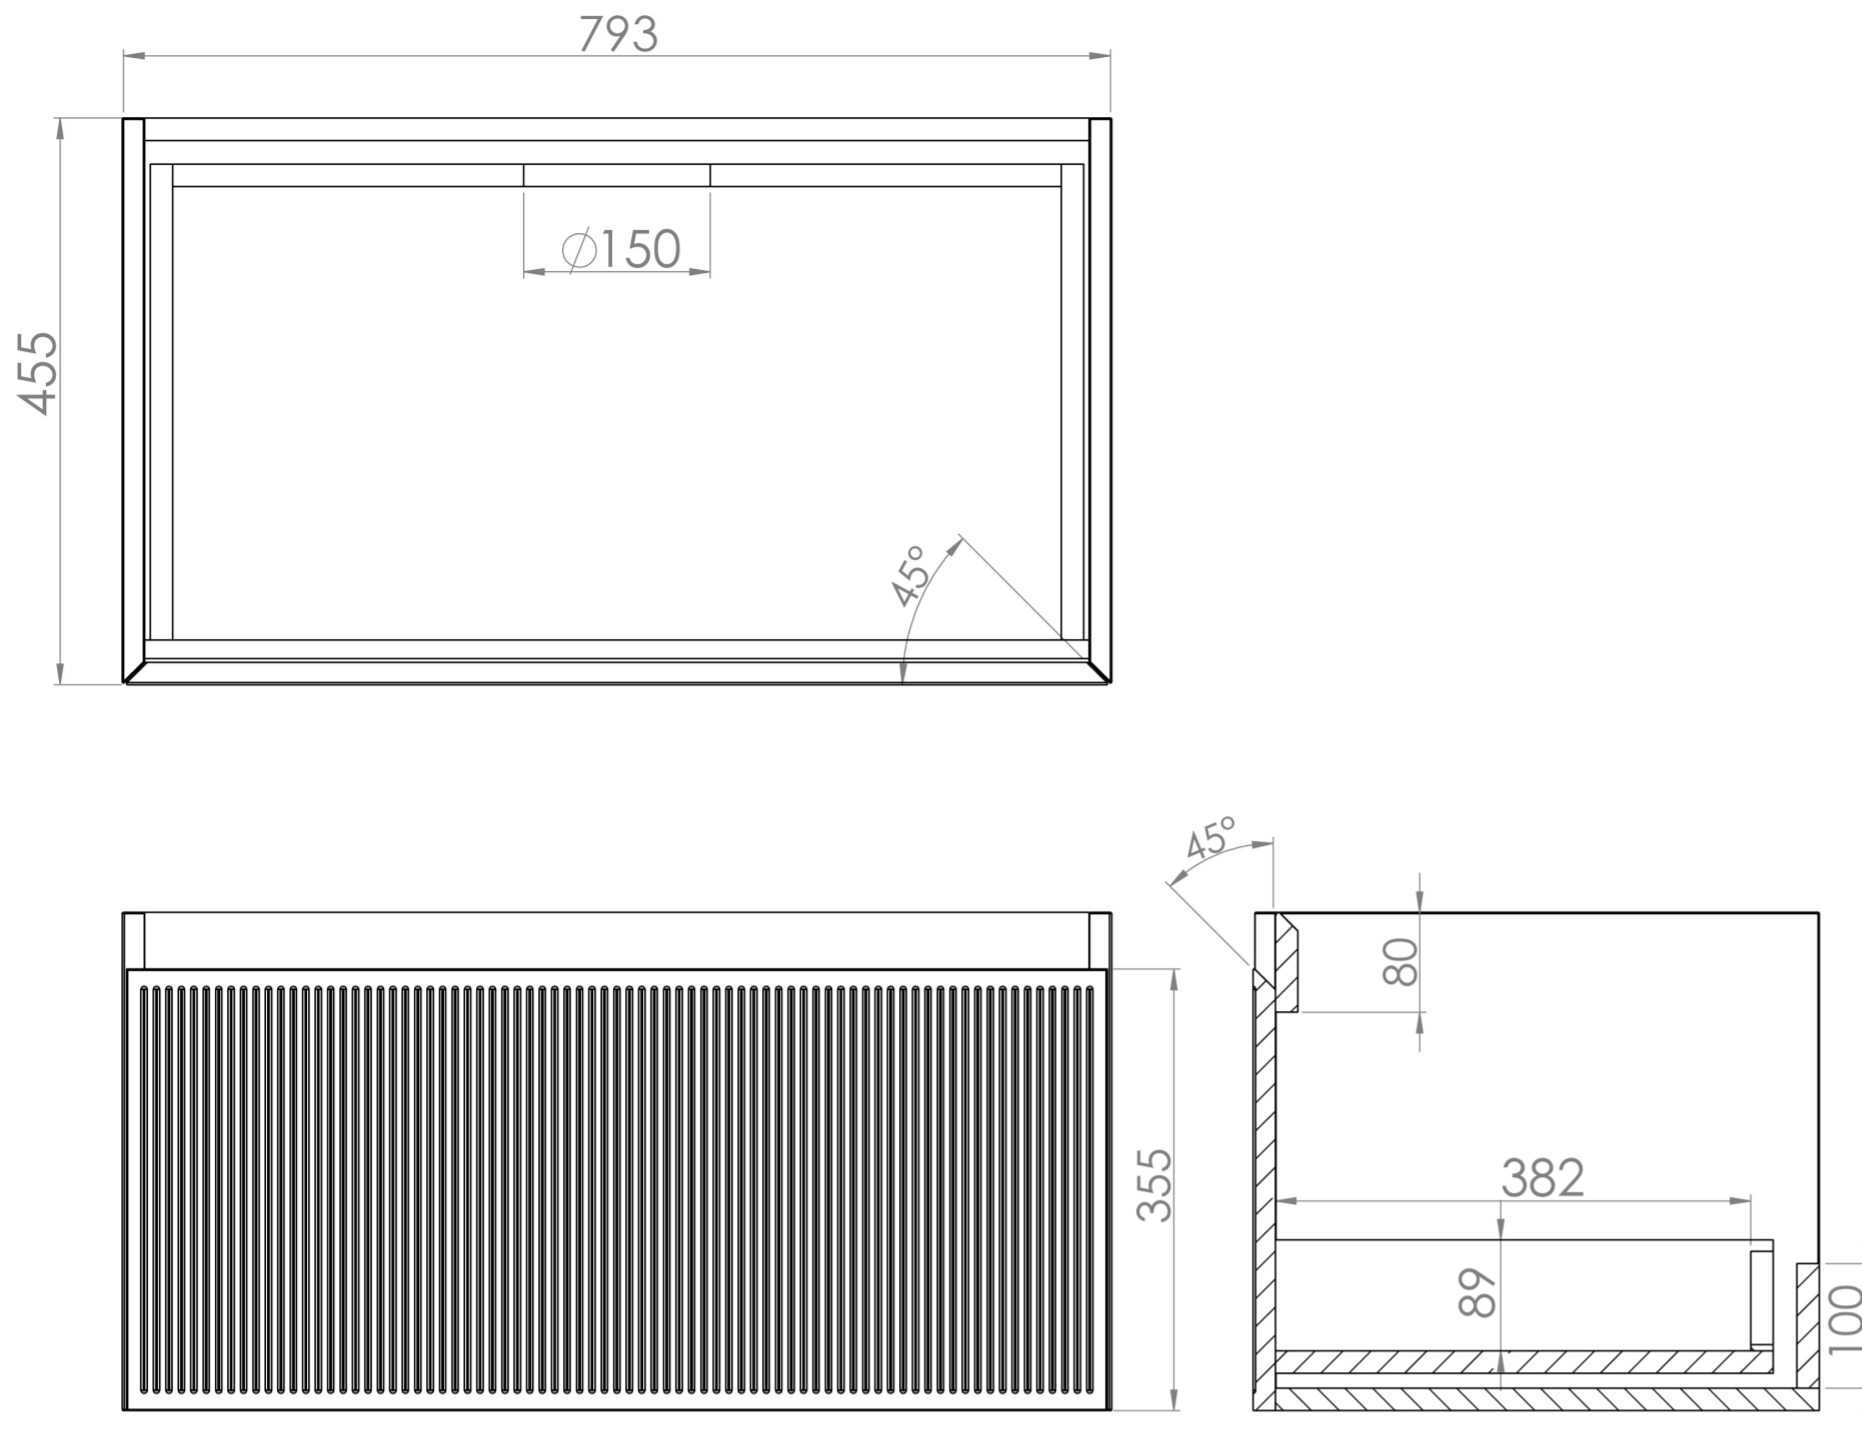

MONUMENT 80CM 1 DRAWER WALL MOUNTED UNIT – MATTE BLACK

Product Code: MO080W1.MB

PRODUCT INFORMATION

Finish:	Matte Black
Height:	400mm
Width:	795mm
Depth:	455mm
Material	MDF
Guarantee	5 years
Configuration	1 Drawer
Drawer Type	Soft close
Compatible Basin(s)	UN080B, UN080B.0TH
Compatible Countertop(s)	UN080T.MW.2, UN080T.MA, UN080T.MW, UN080T.EO, UN080T.MC, UN080T.C, UNI080T.C
Other Features	Easy installation Quick release drawers

DESCRIPTION

Inspired by the iconic London landmark itself, MONUMENT was designed to bring an element of London history into the future.

This fluted furniture collection encapsulates the delicate curves seen on the Monument column, creating a softer feel to the vanity units whilst also giving more depth to the unit.

The handle-less 80cm 1 drawer wall mounted unit features plenty of storage space, a soft closing drawer, and a luxurious look that will stand the test of time.

*Basin or countertop to be purchased separately

Compatible basins: UN080B, UN080B.0TH

Compatible countertop: UNI080T.C

TECHNICAL DRAWING

Saneux reserves the right to alter the specifications and product range without prior notice. Dimensions are given as a guide only. Dimensions should not be used for surrounding furniture, fixtures and fittings until the product is on site.