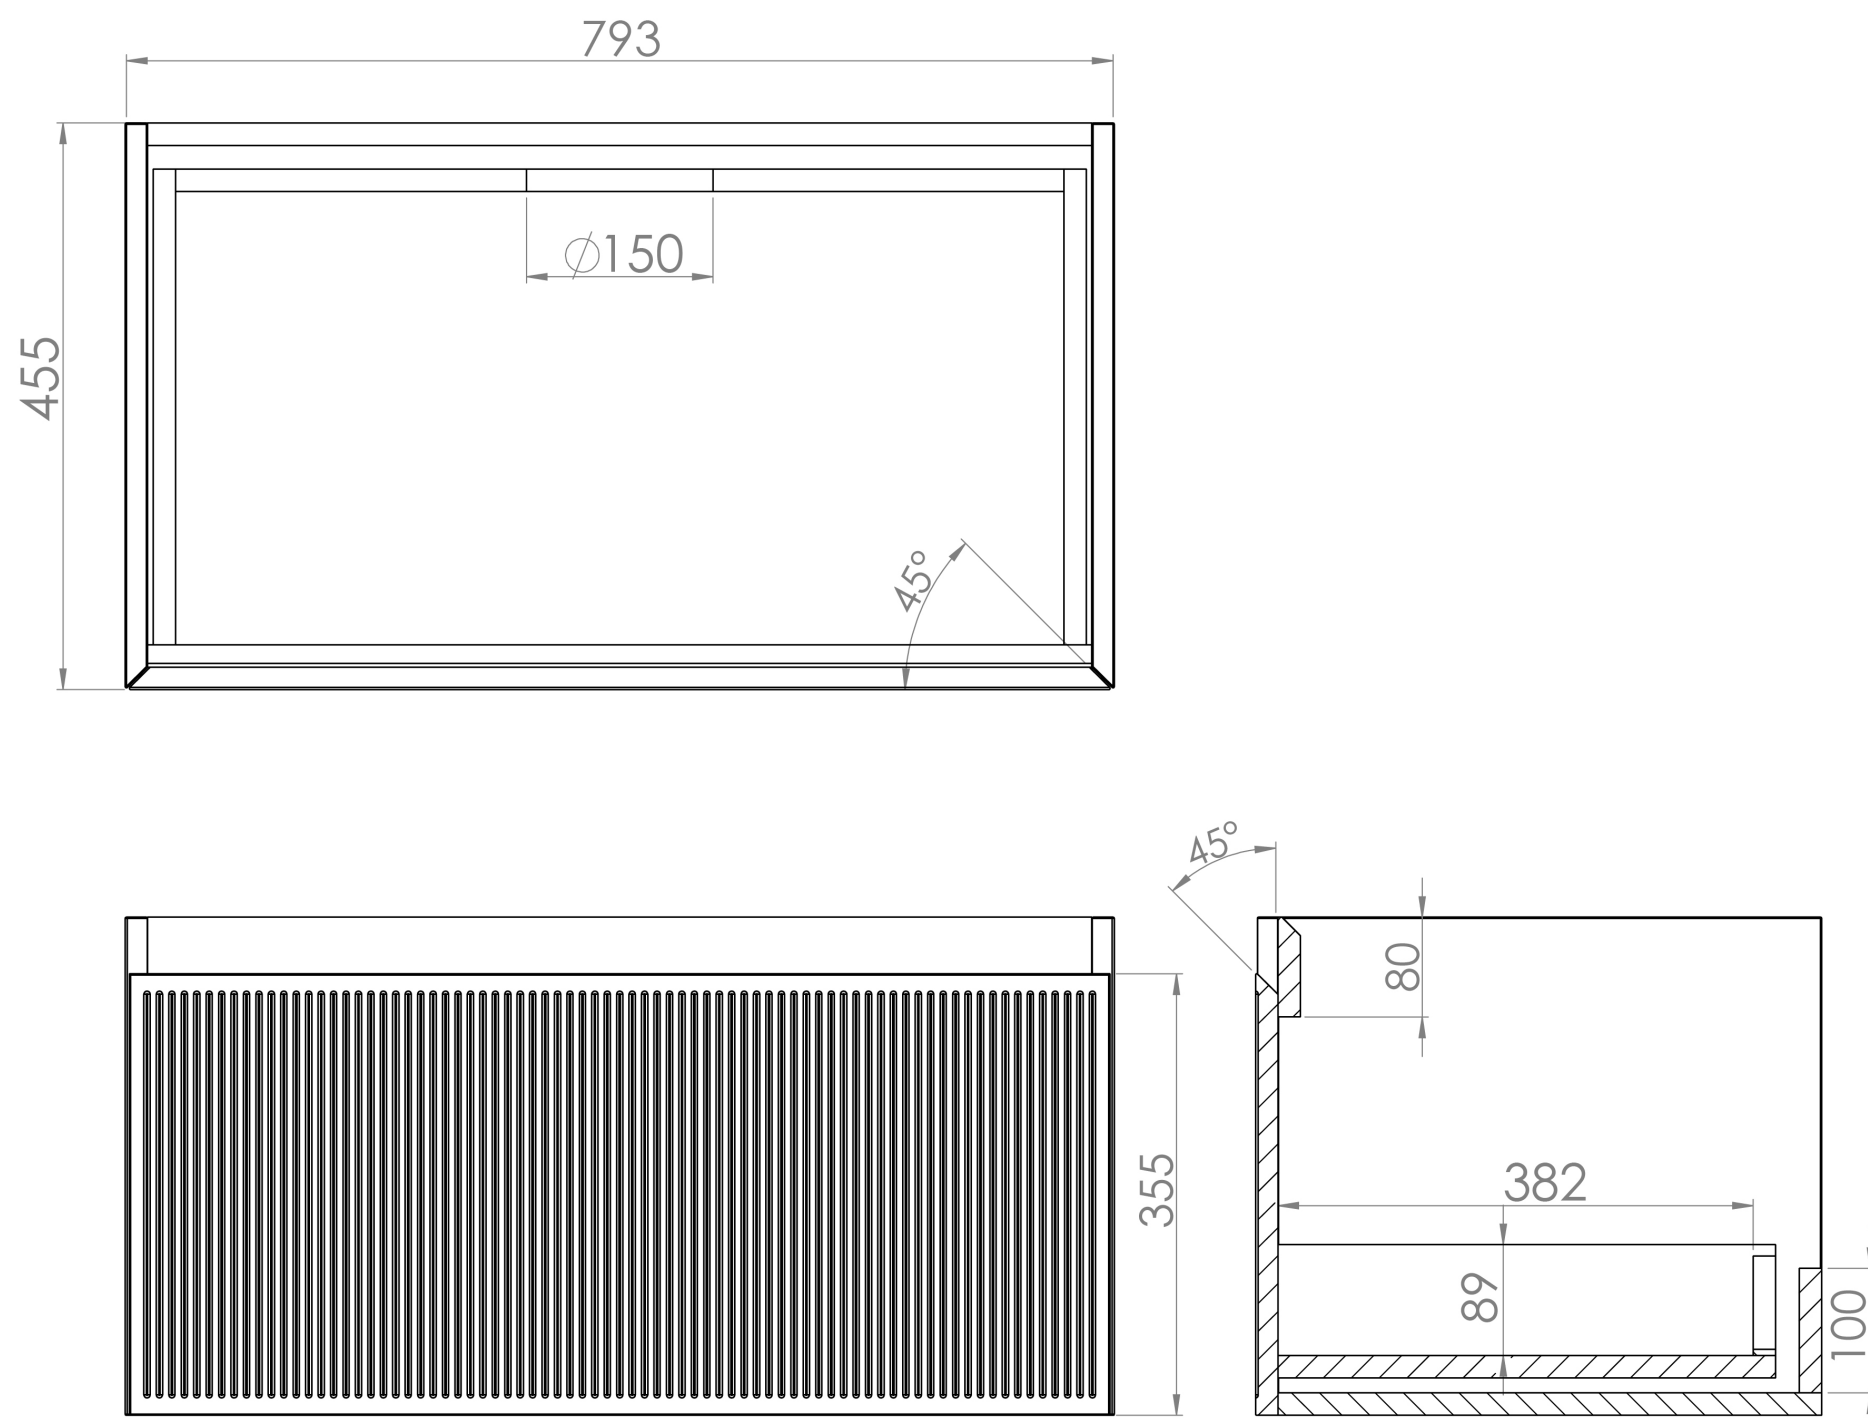

TECHNICAL DRAWING

Saneux reserves the right to alter the specifications and product range without prior notice. Dimensions are given as a guide only. Dimensions should not be used for surrounding furniture, fixtures and fittings until the product is on site.

<https://saneux.com/products/monument-80cm-1-drawer-wall-mounted-unit-matte-black>