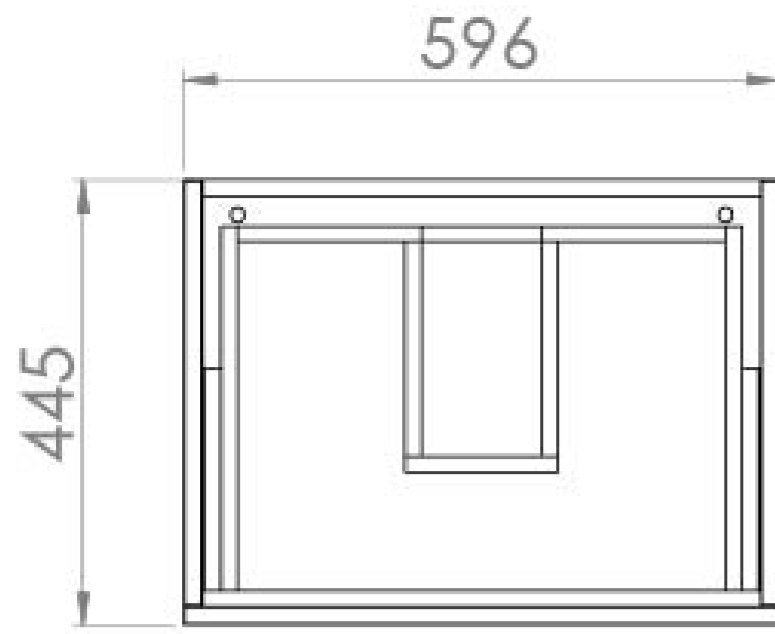

TECHNICAL DRAWING

Saneux reserves the right to alter the specifications and product range without prior notice. Dimensions are given as a guide only. Dimensions should not be used for surrounding furniture, fixtures and fittings until the product is on site.

<https://saneux.com/products/austen-60cm-2-drawer-wall-mounted-unit-gloss-white>