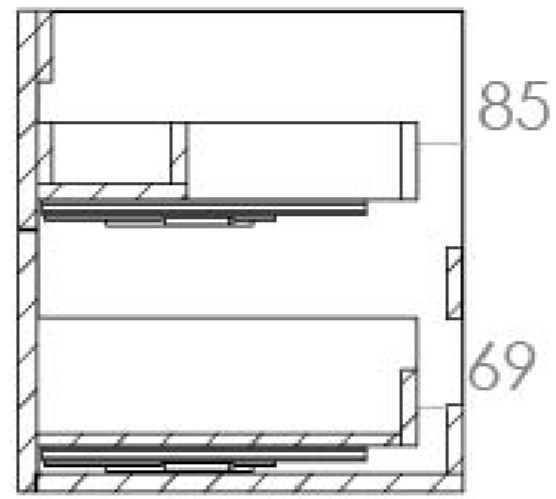

TECHNICAL DRAWING

Saneux reserves the right to alter the specifications and product range without prior notice. Dimensions are given as a guide only. Dimensions should not be used for surrounding furniture, fixtures and fittings until the product is on site.

<https://saneux.com/products/austen-60cm-2-drawer-wall-mounted-unit-gloss-white>