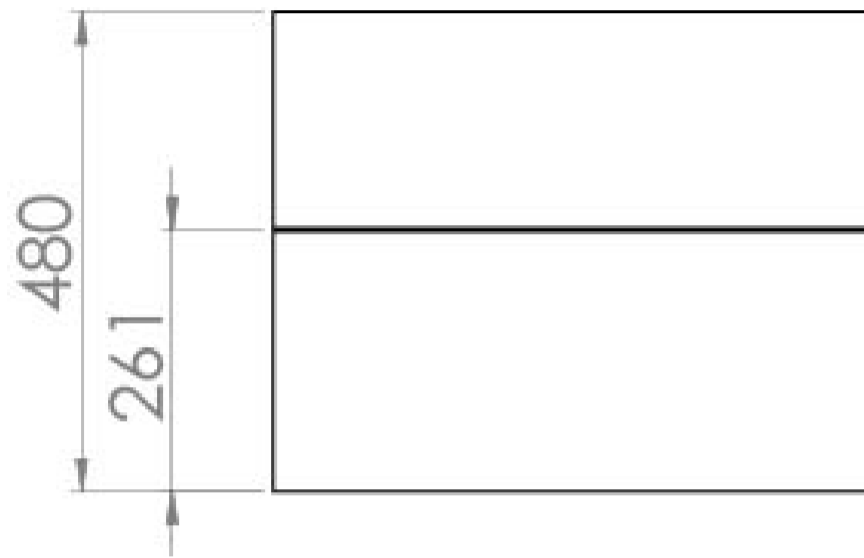

TECHNICAL DRAWING

Saneux reserves the right to alter the specifications and product range without prior notice. Dimensions are given as a guide only. Dimensions should not be used for surrounding furniture, fixtures and fittings until the product is on site.

<https://saneux.com/products/austen-60cm-2-drawer-wall-mounted-unit-gloss-white>