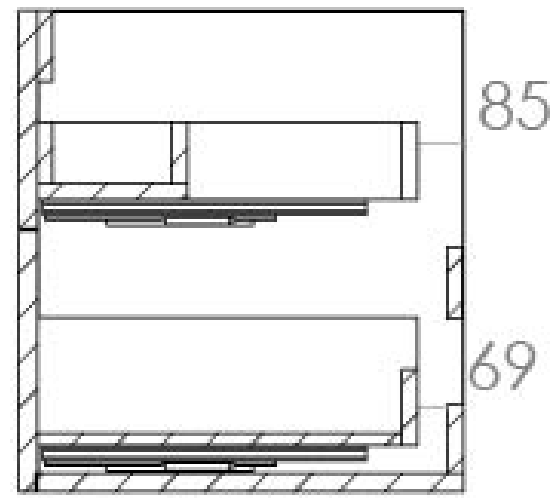

TECHNICAL DRAWING

Saneux reserves the right to alter the specifications and product range without prior notice. Dimensions are given as a guide only. Dimensions should not be used for surrounding furniture, fixtures and fittings until the product is on site.

<https://saneux.com/products/austen-60cm-2-drawer-wall-mounted-unit-gloss-white>