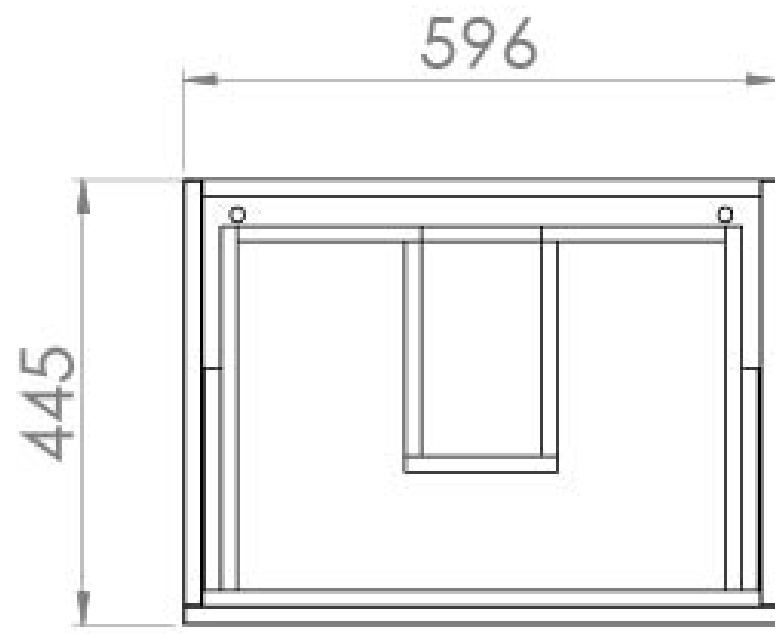

TECHNICAL DRAWING

Saneux reserves the right to alter the specifications and product range without prior notice. Dimensions are given as a guide only. Dimensions should not be used for surrounding furniture, fixtures and fittings until the product is on site.

<https://saneux.com/products/austen-60cm-2-drawer-wall-mounted-unit-gloss-white>