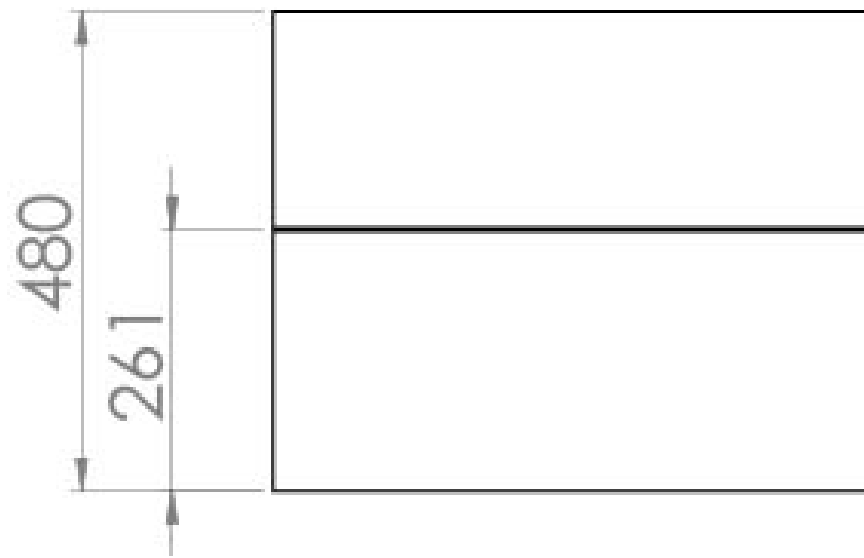

TECHNICAL DRAWING

Saneux reserves the right to alter the specifications and product range without prior notice. Dimensions are given as a guide only. Dimensions should not be used for surrounding furniture, fixtures and fittings until the product is on site.

<https://saneux.com/products/austen-60cm-2-drawer-wall-mounted-unit-gloss-white>