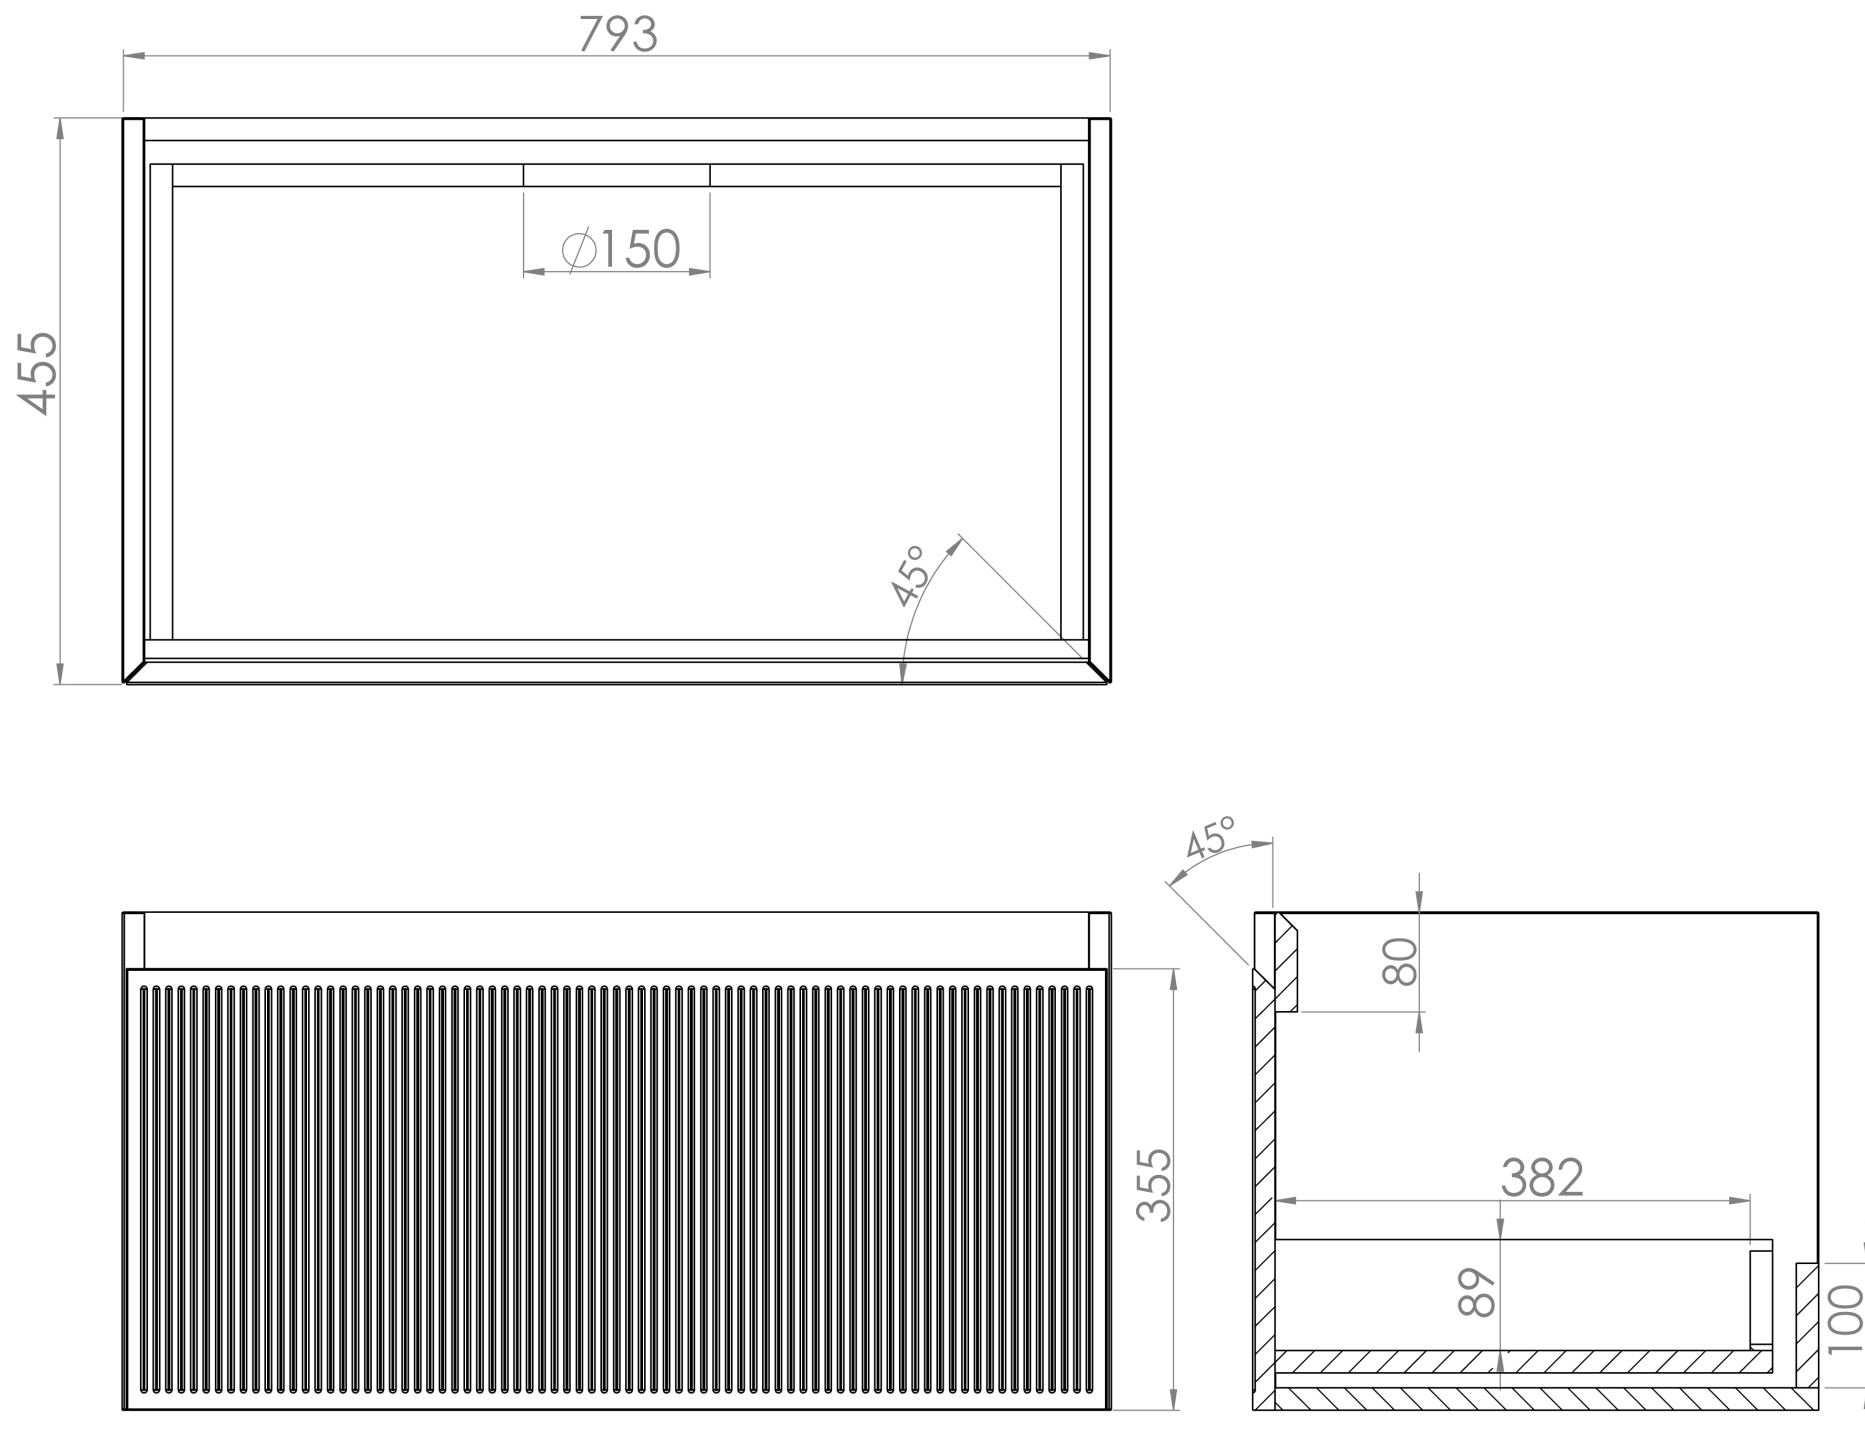

MONUMENT 80CM 1 DRAWER WALL MOUNTED UNIT – MATTE WHITE

Product Code: MO080W1.MW

PRODUCT INFORMATION

Finish:	Matte White
Height:	400mm
Width:	795mm
Depth:	455mm
Material	MDF
Guarantee	5 years
Configuration	1 Drawer
Drawer Type	Soft close
Compatible Basin(s)	UN080B, UN080B.0TH
Compatible Countertop(s)	UN080T.MW.2, UN080T.MA, UN080T.MW, UN080T.EO, UN080T.MC, UN080T.C, UNI080T.C
Other Features	Easy installation Quick release drawers

DESCRIPTION

Inspired by the iconic London landmark itself, MONUMENT was designed to bring an element of London history into the future.

This fluted furniture collection encapsulates the delicate curves seen on the Monument column, creating a softer feel to the vanity units whilst also giving more depth to the unit.

The handle-less 80cm 1 drawer wall mounted unit features plenty of storage space, a soft closing drawer, and a luxurious look that will stand the test of time.

*Basin or countertop to be purchased separately

Compatible basins: UN080B, UN080B.0TH

Compatible countertop: UNI080T.C

TECHNICAL DRAWING

Saneux reserves the right to alter the specifications and product range without prior notice. Dimensions are given as a guide only. Dimensions should not be used for surrounding furniture, fixtures and fittings until the product is on site.