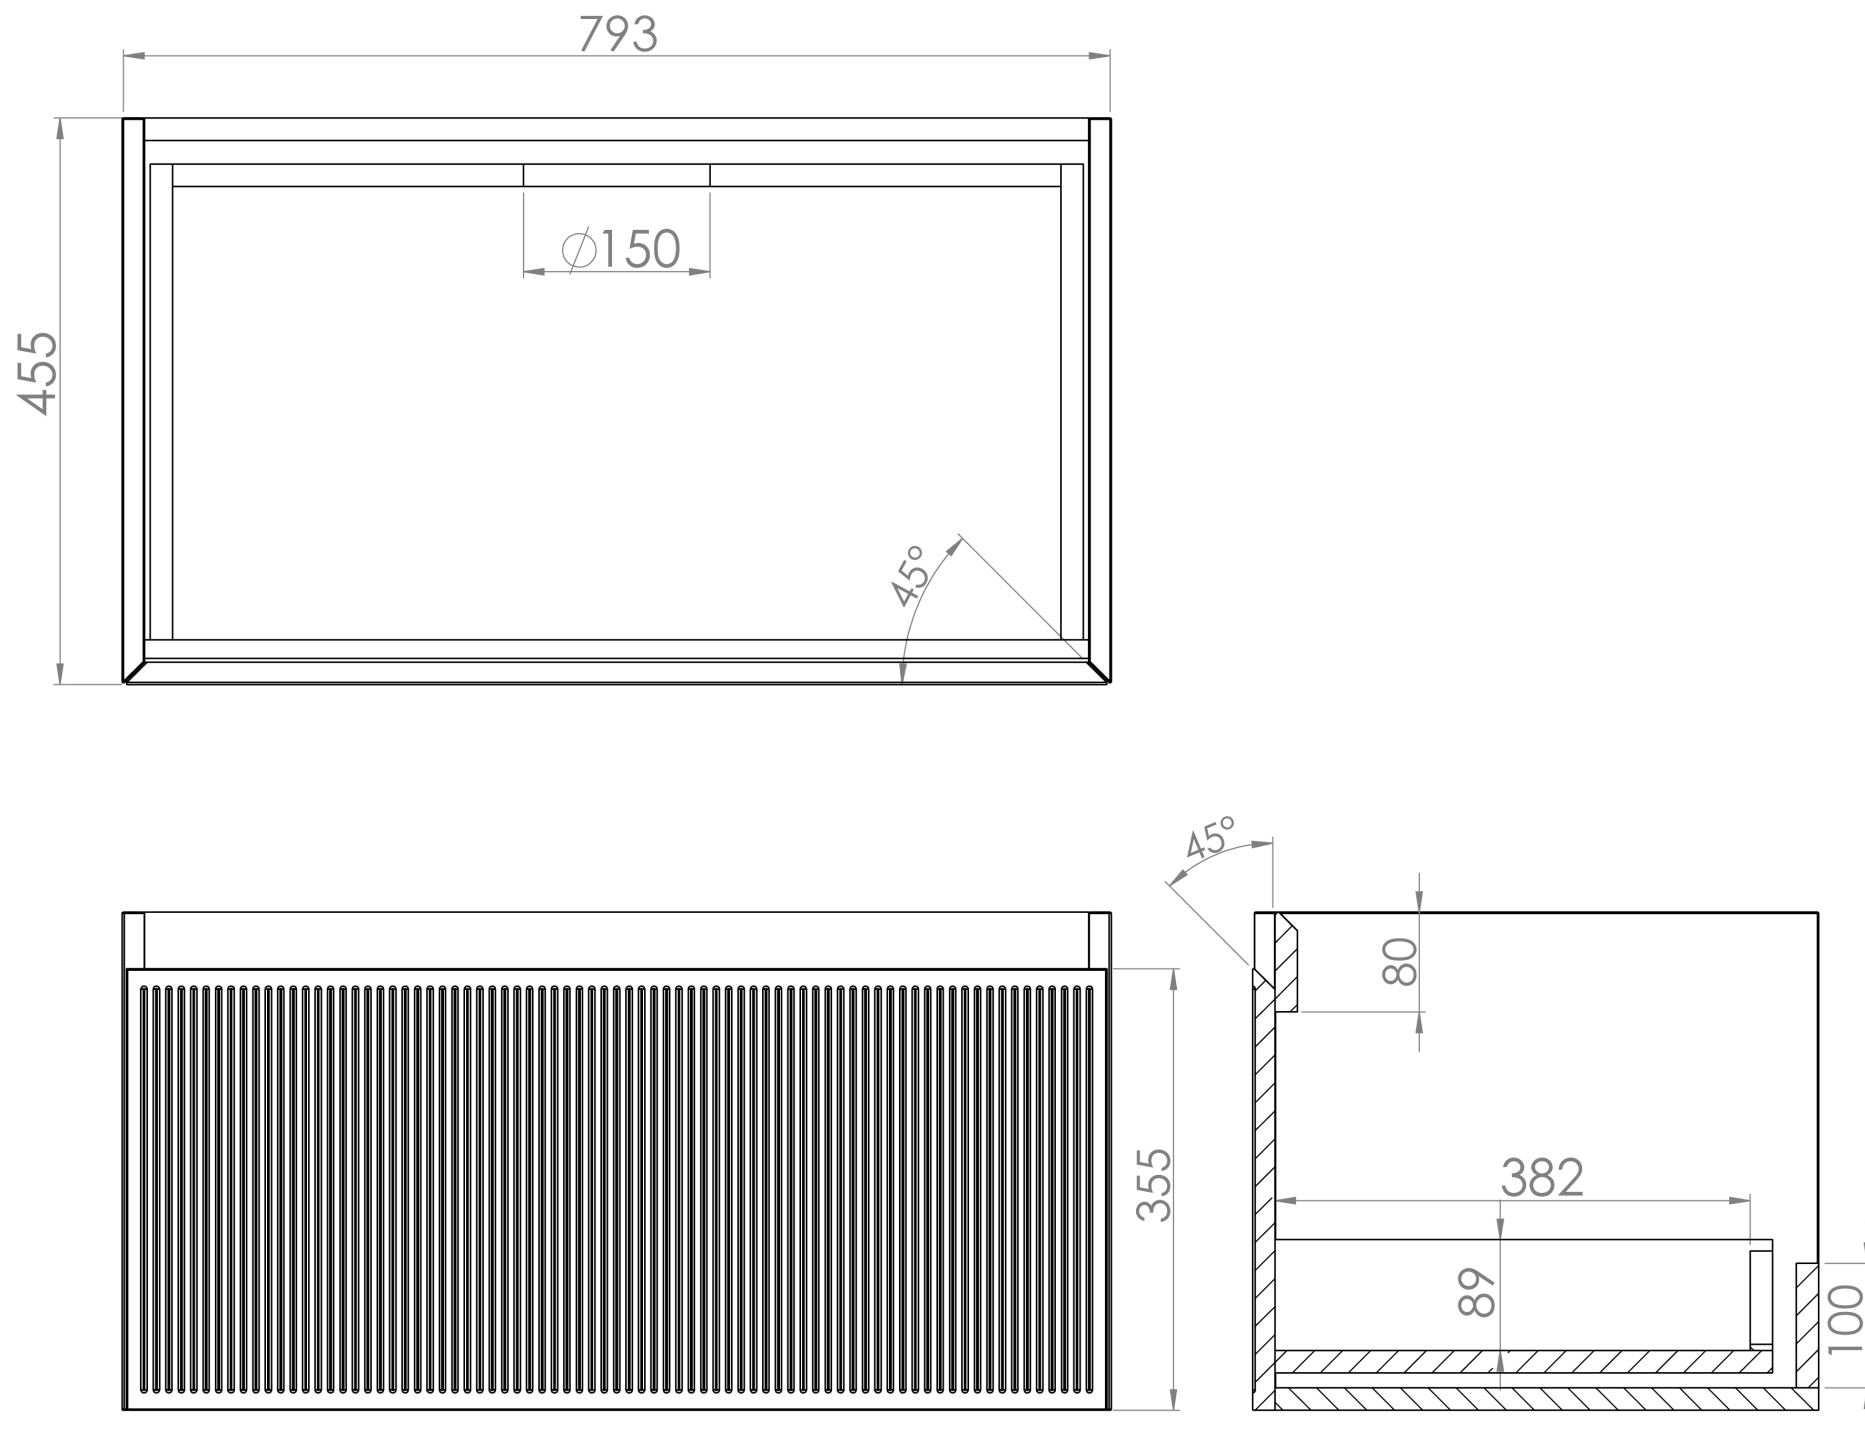

MONUMENT 80CM 1 DRAWER WALL MOUNTED UNIT - MATTE WHITE

Product Code: MO080W1.MW

PRODUCT INFORMATION

Finish:	Matte White
Height:	400mm
Width:	795mm
Depth:	455mm
Material	MDF
Guarantee	5 years
Configuration	1 Drawer
Drawer Type	Soft close
Compatible Basin(s)	UN080B, UN080B.0TH
Compatible Countertop(s)	UN080T.MW.2, UN080T.MA, UN080T.MW, UN080T.EO, UN080T.MC, UN080T.C, UNI080T.C
Other Features	Easy installation Quick release drawers

DESCRIPTION

Inspired by the iconic London landmark itself, MONUMENT was designed to bring an element of London history into the future.

This fluted furniture collection encapsulates the delicate curves seen on the Monument column, creating a softer feel to the vanity units whilst also giving more depth to the unit.

The handle-less 80cm 1 drawer wall mounted unit features plenty of storage space, a soft closing drawer, and a luxurious look that will stand the test of time.

*Basin or countertop to be purchased separately

Compatible basins: UN080B, UN080B.0TH

Compatible countertop: UNI080T.C

TECHNICAL DRAWING

Saneux reserves the right to alter the specifications and product range without prior notice. Dimensions are given as a guide only. Dimensions should not be used for surrounding furniture, fixtures and fittings until the product is on site.