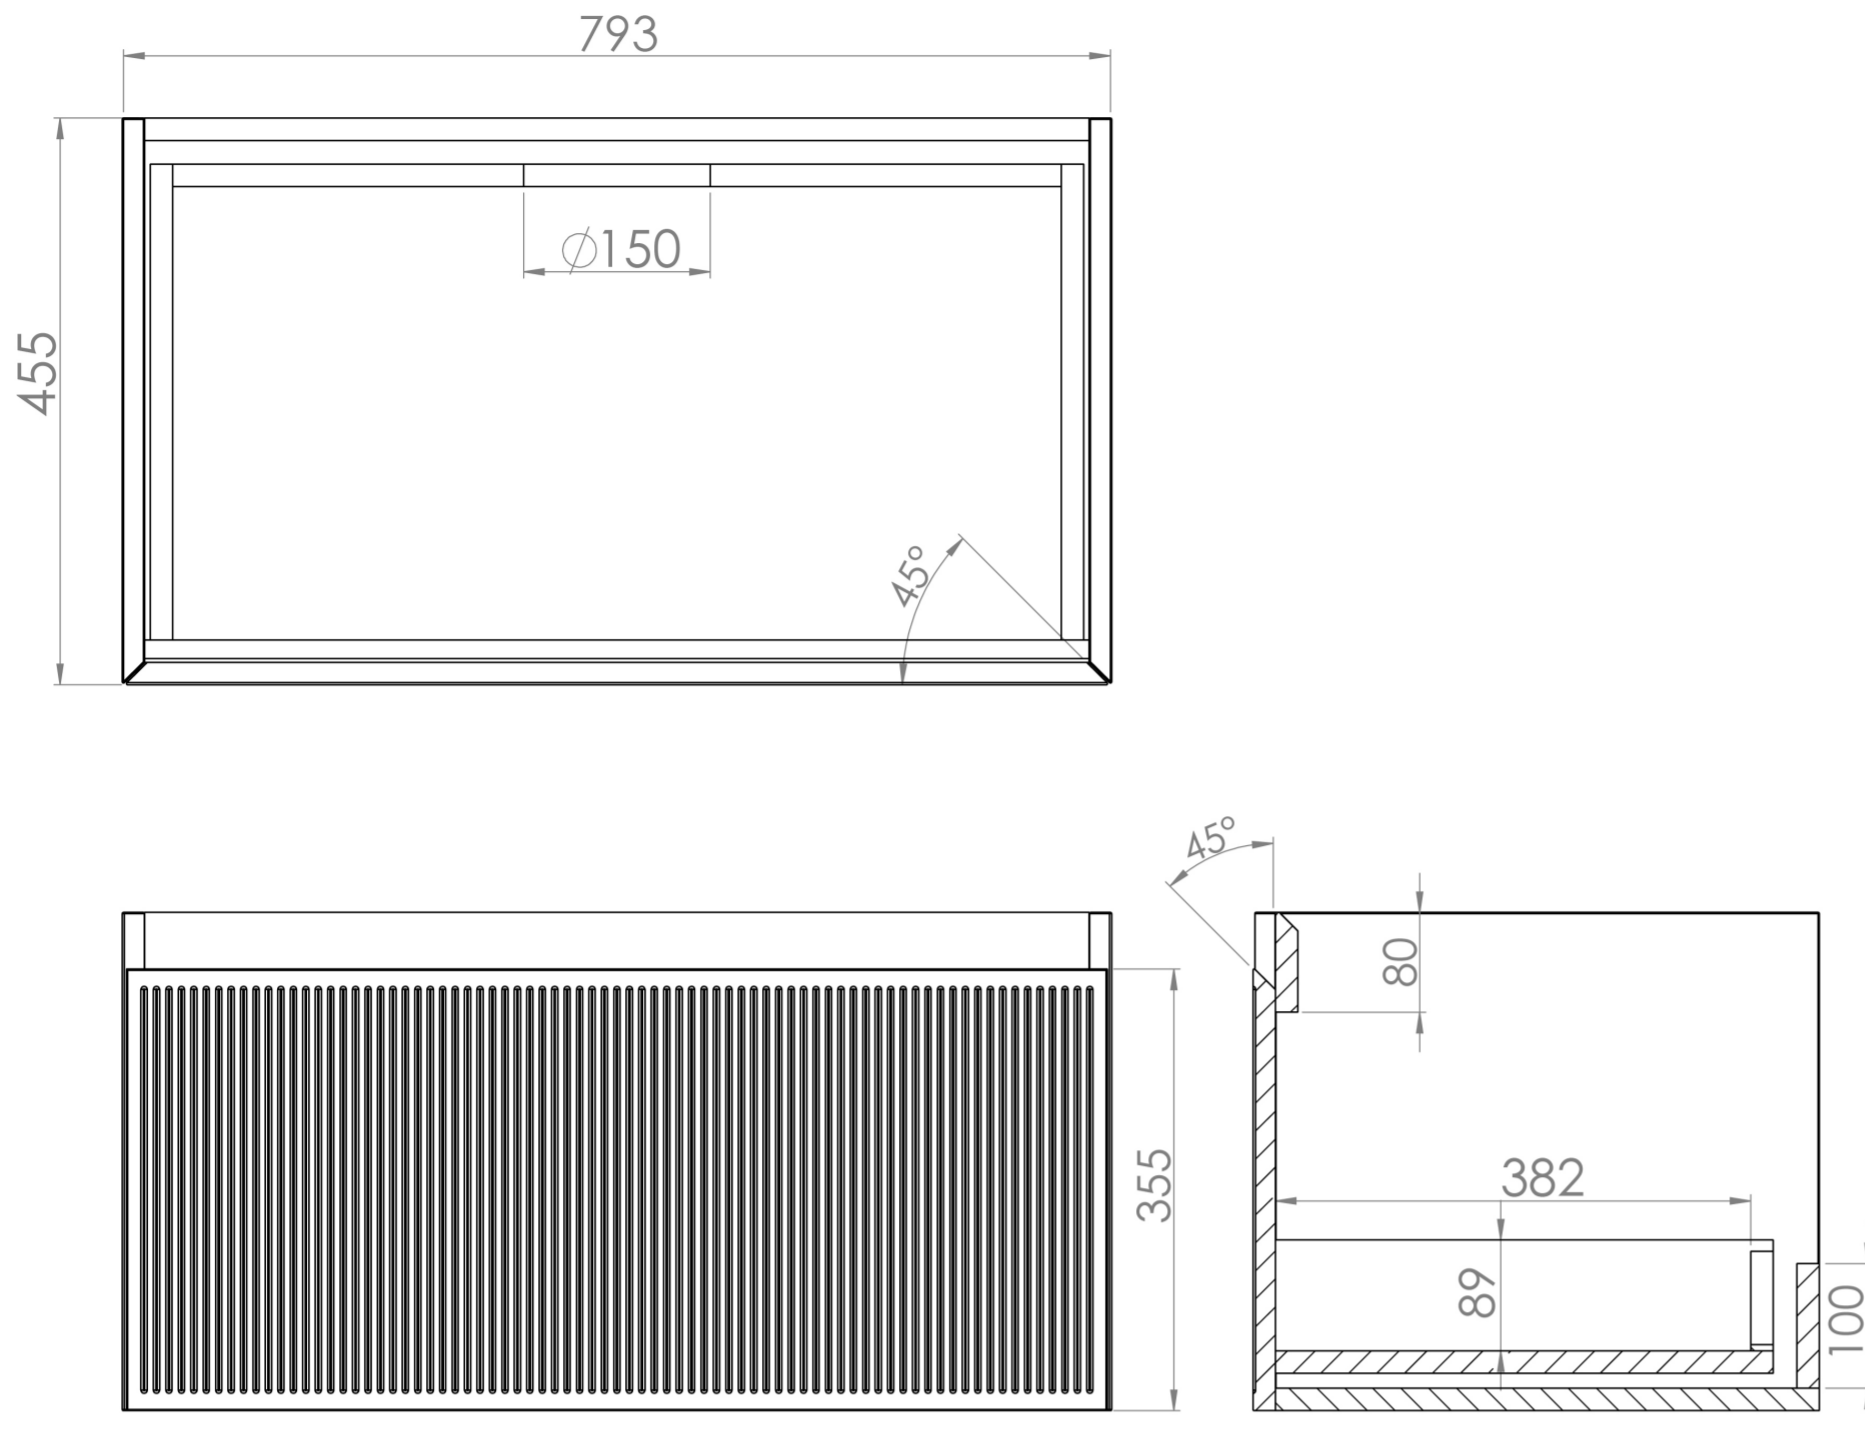

MONUMENT 80CM 1 DRAWER WALL MOUNTED UNIT - MATTE WHITE

Product Code: MO080W1.MW

PRODUCT INFORMATION

Finish:	Matte White
Height:	400mm
Width:	795mm
Depth:	455mm
Material	MDF
Guarantee	5 years
Configuration	1 Drawer
Drawer Type	Soft close
Compatible Basin(s)	UN080B, UN080B.0TH
Compatible Countertop(s)	UN080T.MW.2, UN080T.MA, UN080T.MW, UN080T.EO, UN080T.MC, UN080T.C, UNI080T.C
Other Features	Easy installation Quick release drawers

DESCRIPTION

Inspired by the iconic London landmark itself, MONUMENT was designed to bring an element of London history into the future.

This fluted furniture collection encapsulates the delicate curves seen on the Monument column, creating a softer feel to the vanity units whilst also giving more depth to the unit.

The handle-less 80cm 1 drawer wall mounted unit features plenty of storage space, a soft closing drawer, and a luxurious look that will stand the test of time.

*Basin or countertop to be purchased separately

Compatible basins: UN080B, UN080B.0TH

Compatible countertop: UNI080T.C

TECHNICAL DRAWING

Saneux reserves the right to alter the specifications and product range without prior notice. Dimensions are given as a guide only. Dimensions should not be used for surrounding furniture, fixtures and fittings until the product is on site.