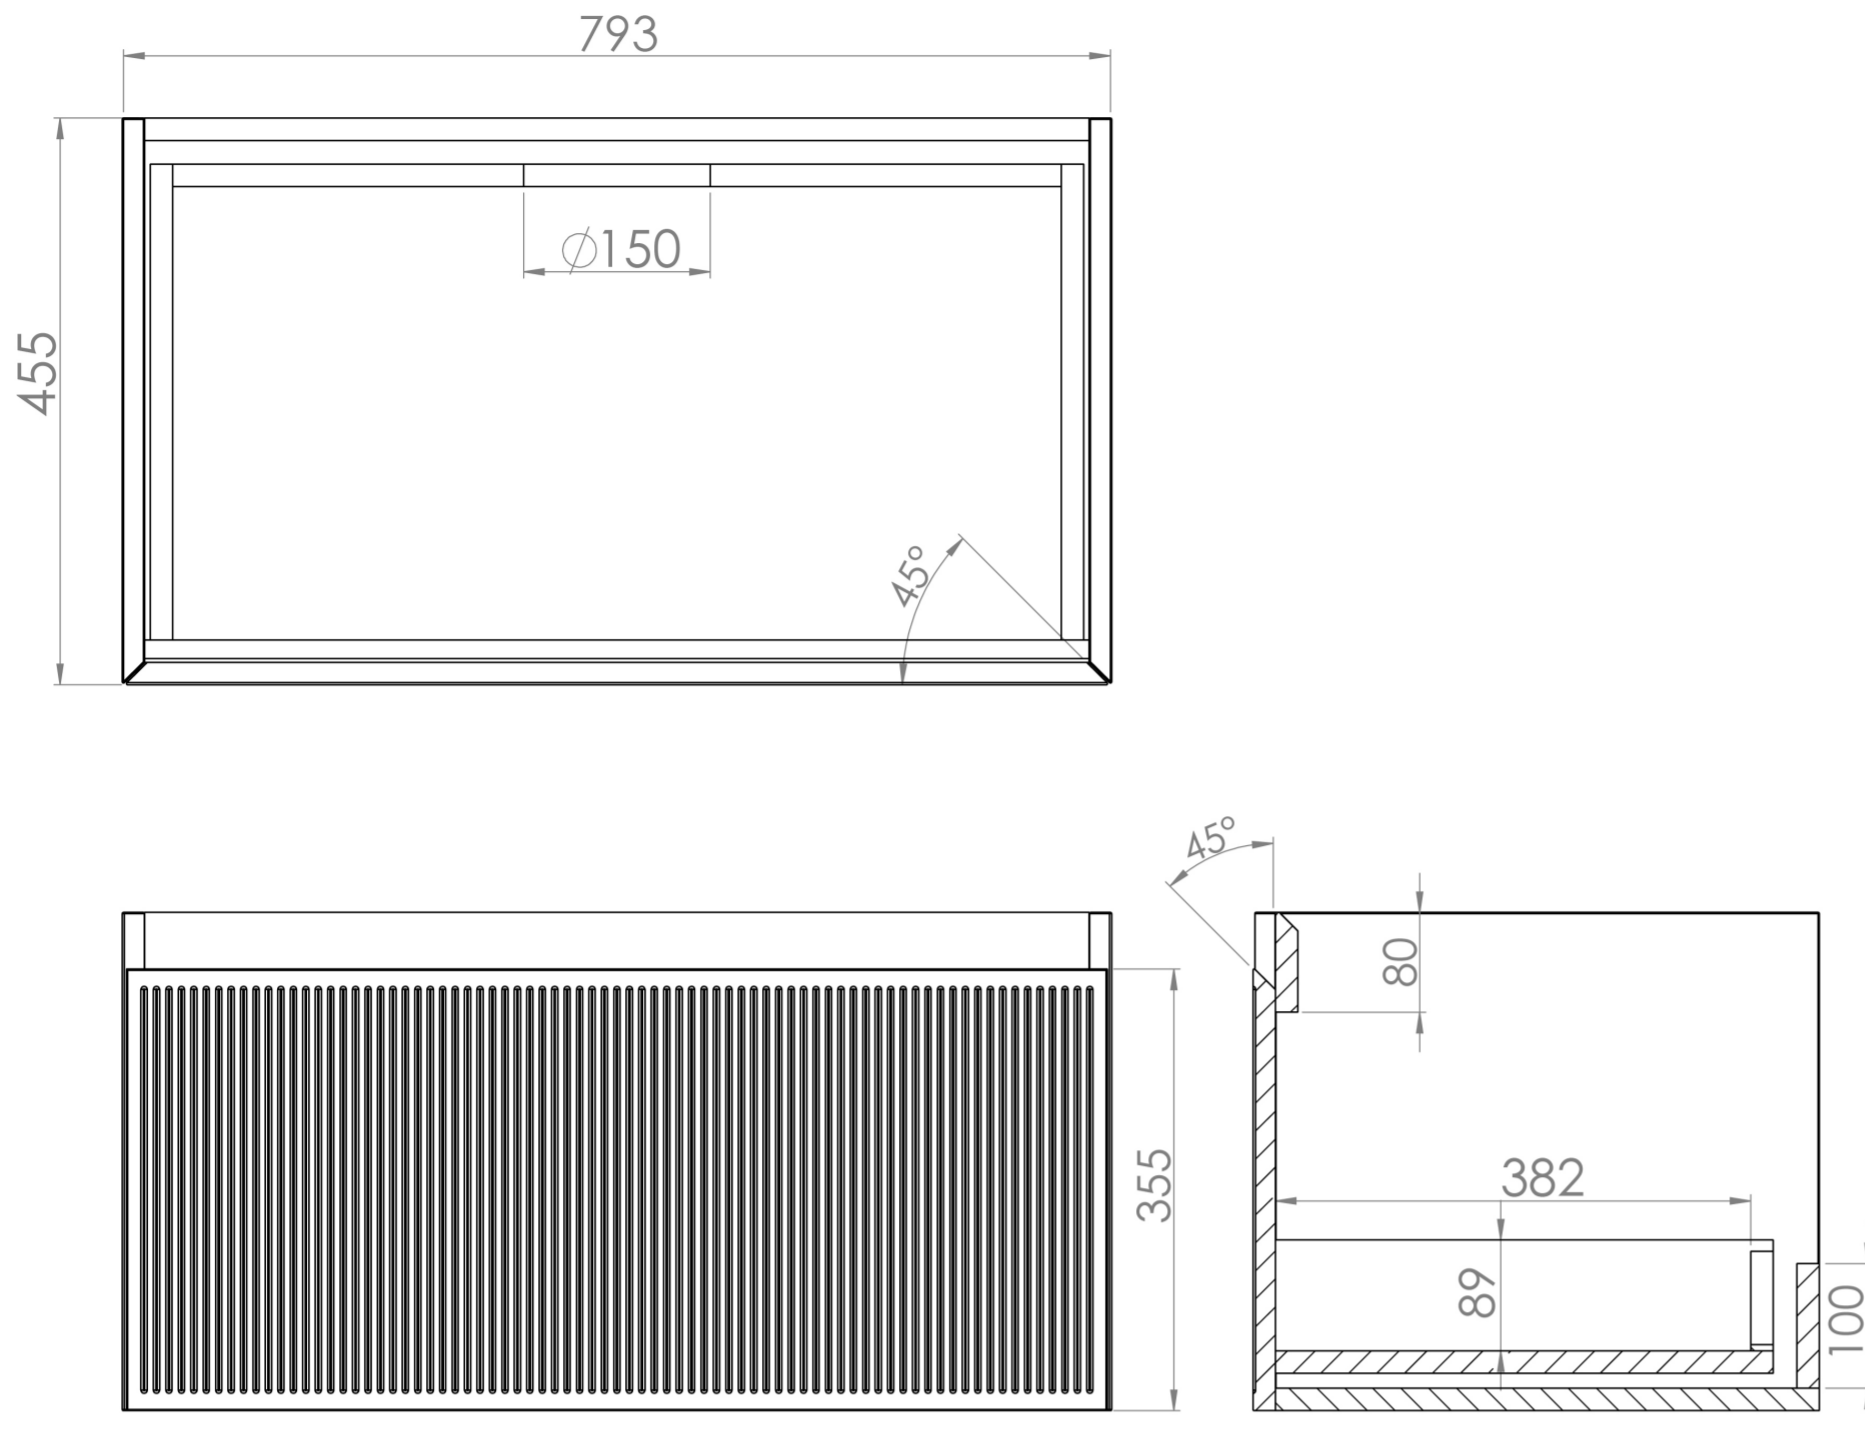

MONUMENT 80CM 1 DRAWER WALL MOUNTED UNIT – MATTE WHITE

Product Code: MO080W1.MW

PRODUCT INFORMATION

Finish:	Matte White
Height:	400mm
Width:	795mm
Depth:	455mm
Material	MDF
Guarantee	5 years
Configuration	1 Drawer
Drawer Type	Soft close
Compatible Basin(s)	UN080B, UN080B.0TH
Compatible Countertop(s)	UN080T.MW.2, UN080T.MA, UN080T.MW, UN080T.EO, UN080T.MC, UN080T.C, UNI080T.C
Other Features	Easy installation Quick release drawers

DESCRIPTION

Inspired by the iconic London landmark itself, MONUMENT was designed to bring an element of London history into the future.

This fluted furniture collection encapsulates the delicate curves seen on the Monument column, creating a softer feel to the vanity units whilst also giving more depth to the unit.

The handle-less 80cm 1 drawer wall mounted unit features plenty of storage space, a soft closing drawer, and a luxurious look that will stand the test of time.

*Basin or countertop to be purchased separately

Compatible basins: UN080B, UN080B.0TH

Compatible countertop: UNI080T.C

TECHNICAL DRAWING

Saneux reserves the right to alter the specifications and product range without prior notice. Dimensions are given as a guide only. Dimensions should not be used for surrounding furniture, fixtures and fittings until the product is on site.