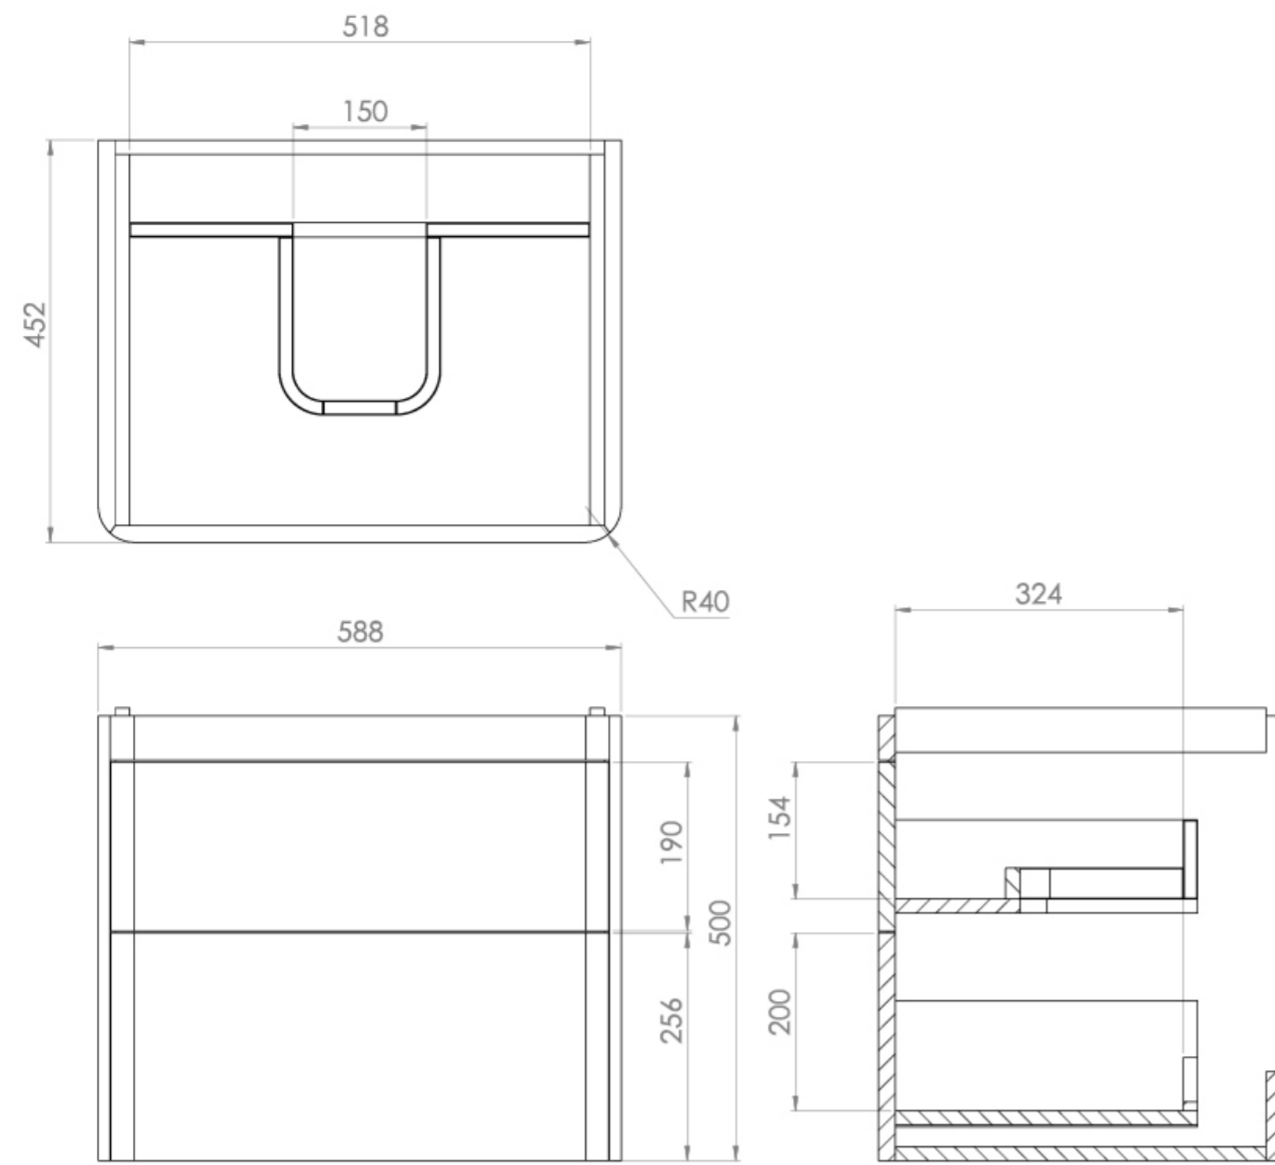

TECHNICAL DRAWING

Saneux reserves the right to alter the specifications and product range without prior notice. Dimensions are given as a guide only. Dimensions should not be used for surrounding furniture, fixtures and fittings until the product is on site.

<https://saneux.com/products/hyde-60cm-2-drawer-wall-mounted-unit-matte-fiord>