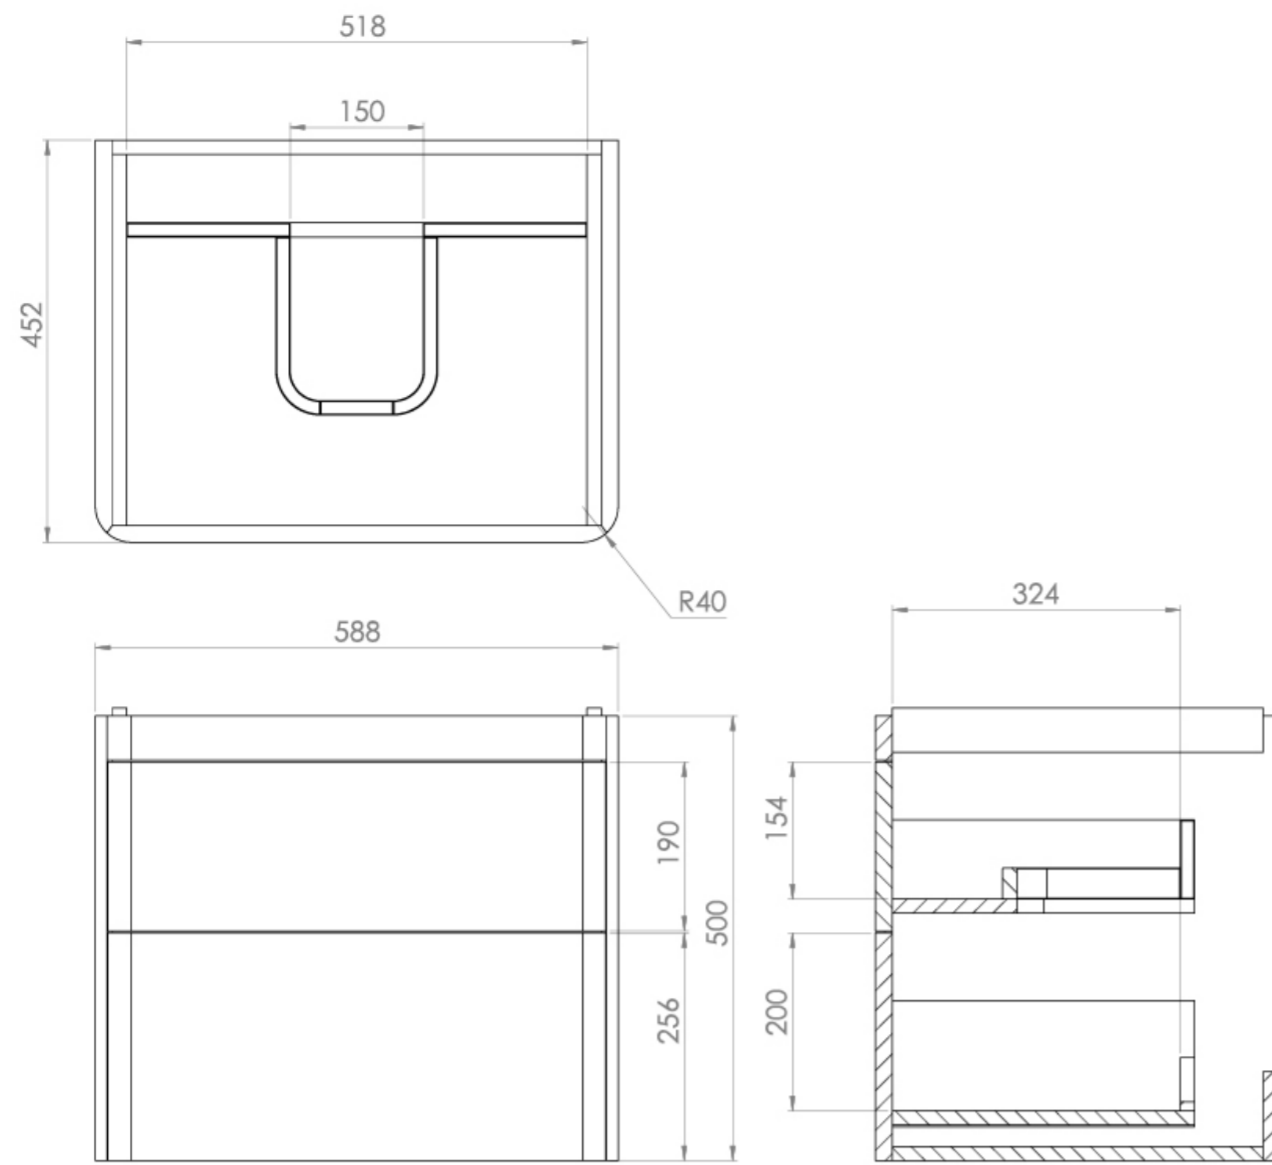

TECHNICAL DRAWING

Saneux reserves the right to alter the specifications and product range without prior notice. Dimensions are given as a guide only. Dimensions should not be used for surrounding furniture, fixtures and fittings until the product is on site.

<https://saneux.com/products/hyde-60cm-2-drawer-wall-mounted-unit-matte-fiord>