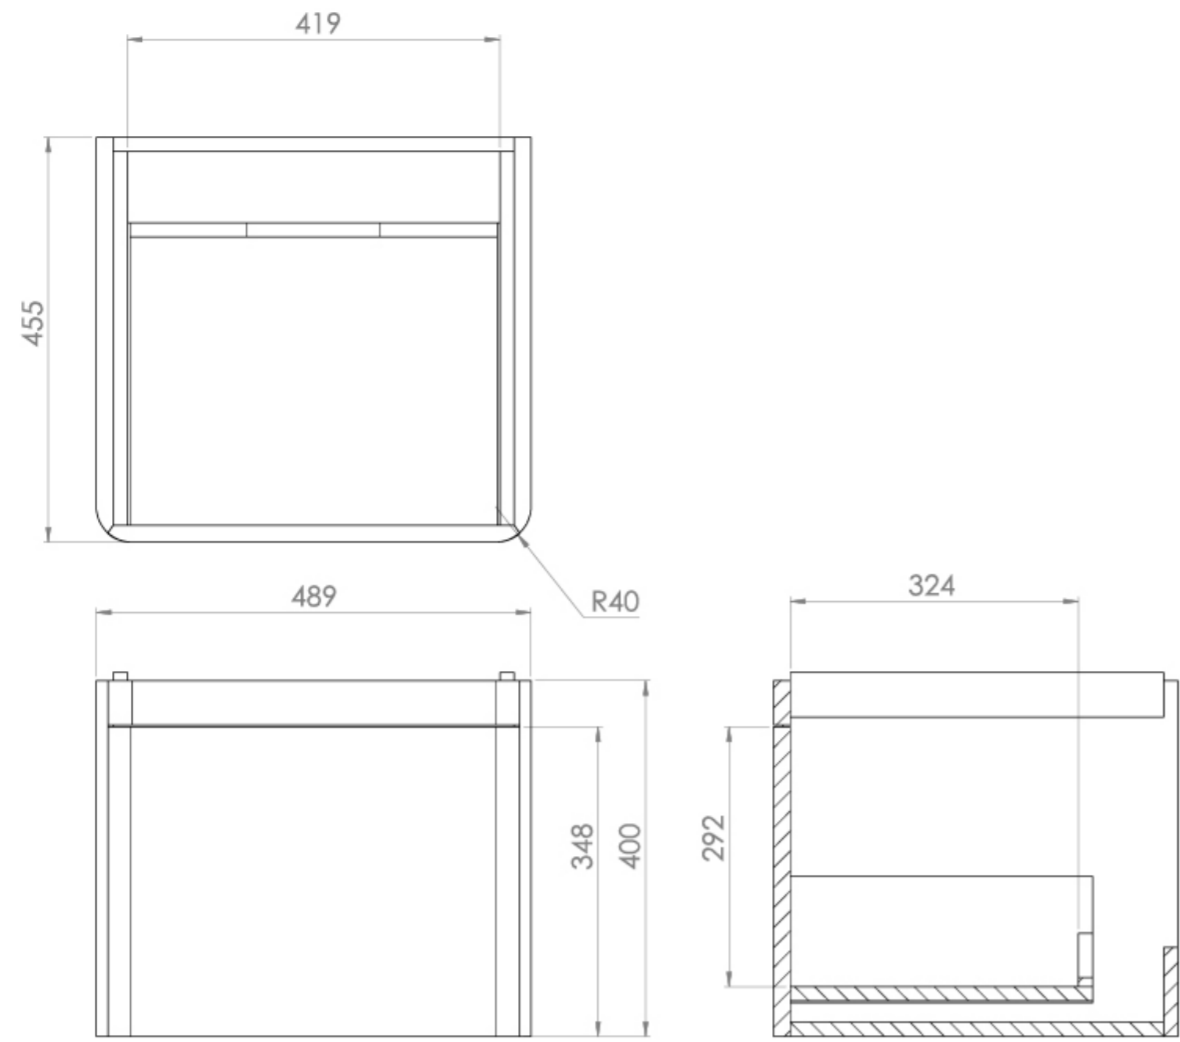

TECHNICAL DRAWING

Saneux reserves the right to alter the specifications and product range without prior notice. Dimensions are given as a guide only. Dimensions should not be used for surrounding furniture, fixtures and fittings until the product is on site.

<https://saneux.com/products/hyde-50cm-1-drawer-wall-mounted-unit-matte-fiord>