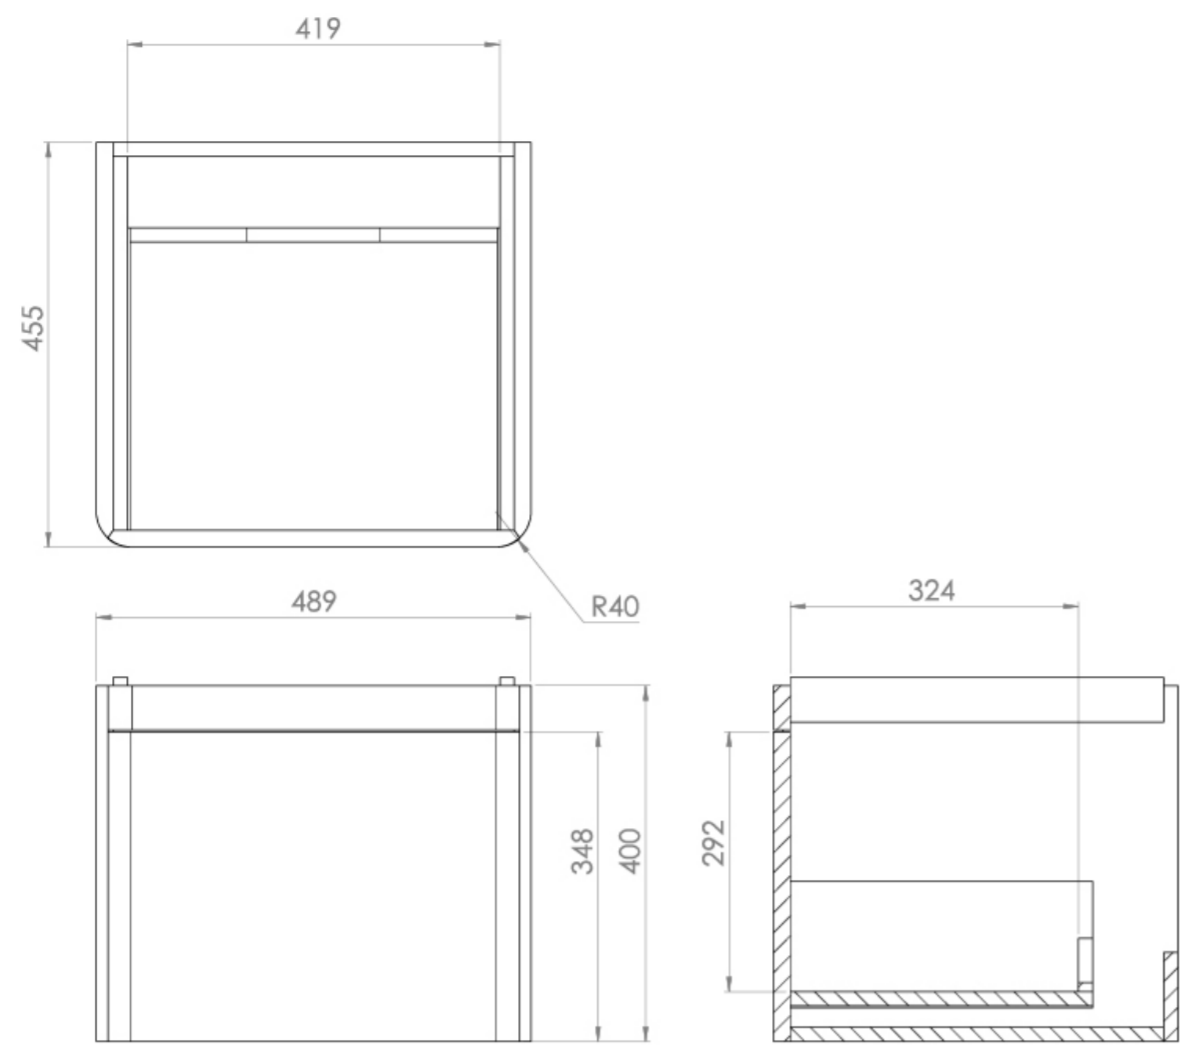

TECHNICAL DRAWING

Saneux reserves the right to alter the specifications and product range without prior notice. Dimensions are given as a guide only. Dimensions should not be used for surrounding furniture, fixtures and fittings until the product is on site.

<https://saneux.com/products/hyde-50cm-1-drawer-wall-mounted-unit-matte-fiord>