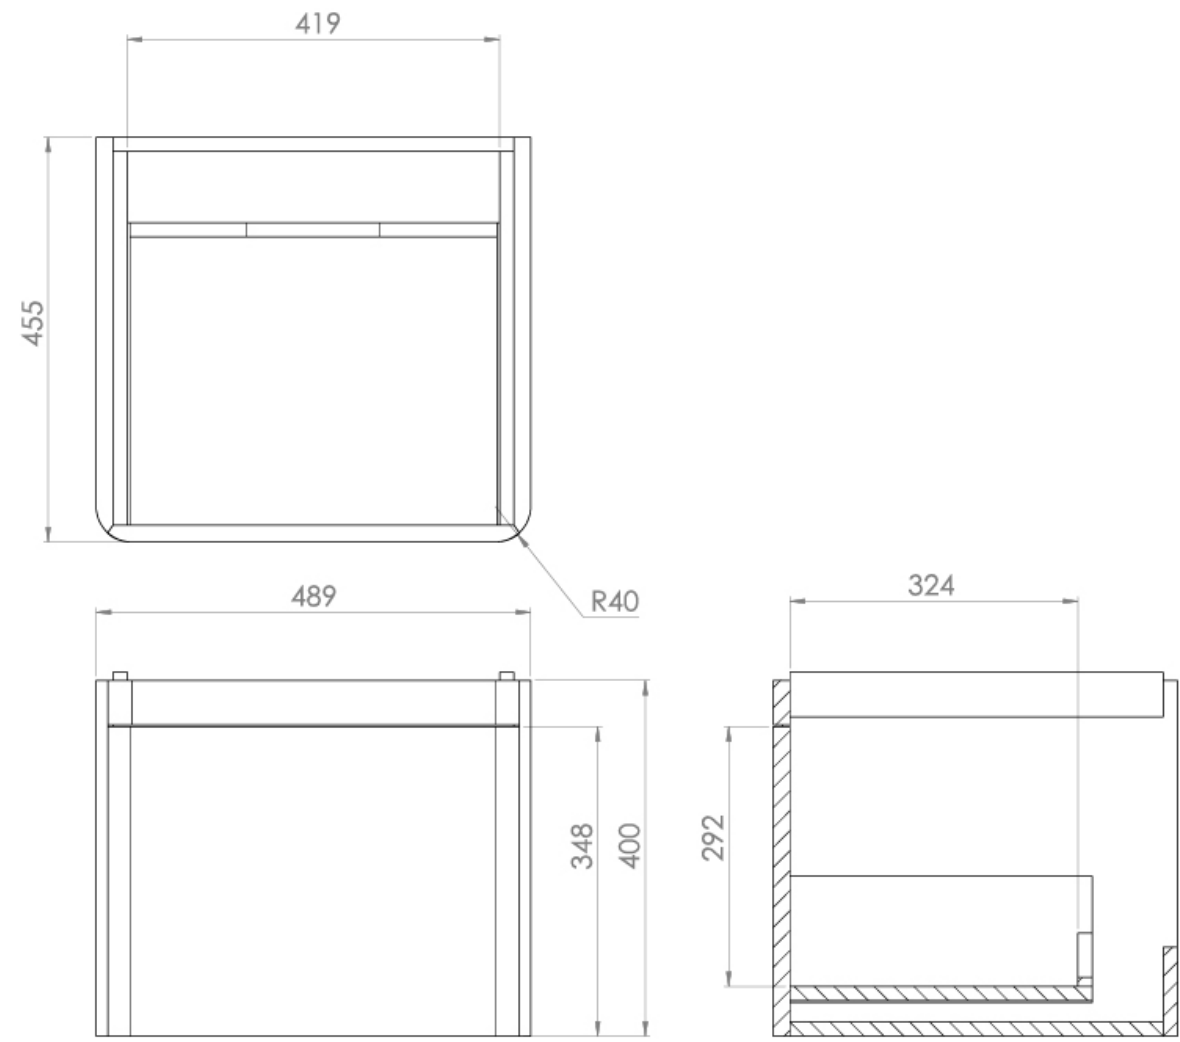

TECHNICAL DRAWING

Saneux reserves the right to alter the specifications and product range without prior notice. Dimensions are given as a guide only. Dimensions should not be used for surrounding furniture, fixtures and fittings until the product is on site.

<https://saneux.com/products/hyde-50cm-1-drawer-wall-mounted-unit-matte-fiord>