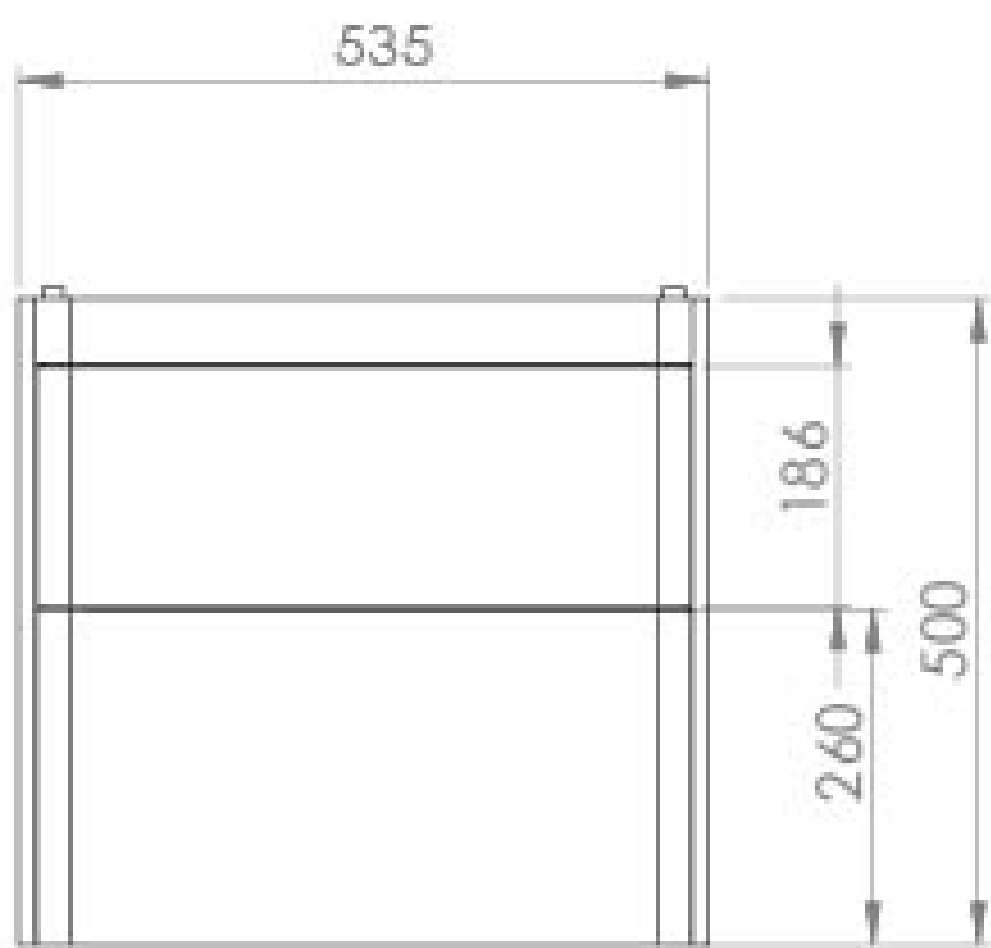

HYDE 55CM 2 DRAWER WALL MOUNTED UNIT - MATTE WHITE

Product Code: HY055W2.MW.2

PRODUCT INFORMATION

Finish:	Matte White
Height:	500mm
Width:	535mm
Depth:	365mm
Material	MDF, MFC
Weight	21.6kg
Guarantee	5 years
Configuration	2 Drawer
Drawer Type	Soft close
Compatible Basin(s)	HY055B, HY055B.0TH
Handle(s) Required	2, purchase separately
Other Features	Easy installation Quick release drawers

DESCRIPTION

As the name suggests, the HYDE collection features short projection basins and vanity units with a contemporary design, perfect for small and compact bathroom spaces.

This 55cm 2 drawer wall mounted unit has a projection of only 37cm, making it perfect for bathrooms & cloakrooms where space is scarce yet storage is essential. It has two deep, soft closing drawers to hold plenty of toiletries, and the matte white finish can work with any bathroom interior.

*Basin to be purchased separately

Compatible basin: HY055B, HY055B.0TH

**Handles to be purchased separately

TECHNICAL DRAWING

Saneux reserves the right to alter the specifications and product range without prior notice. Dimensions are given as a guide only. Dimensions should not be used for surrounding furniture, fixtures and fittings until the product is on site.