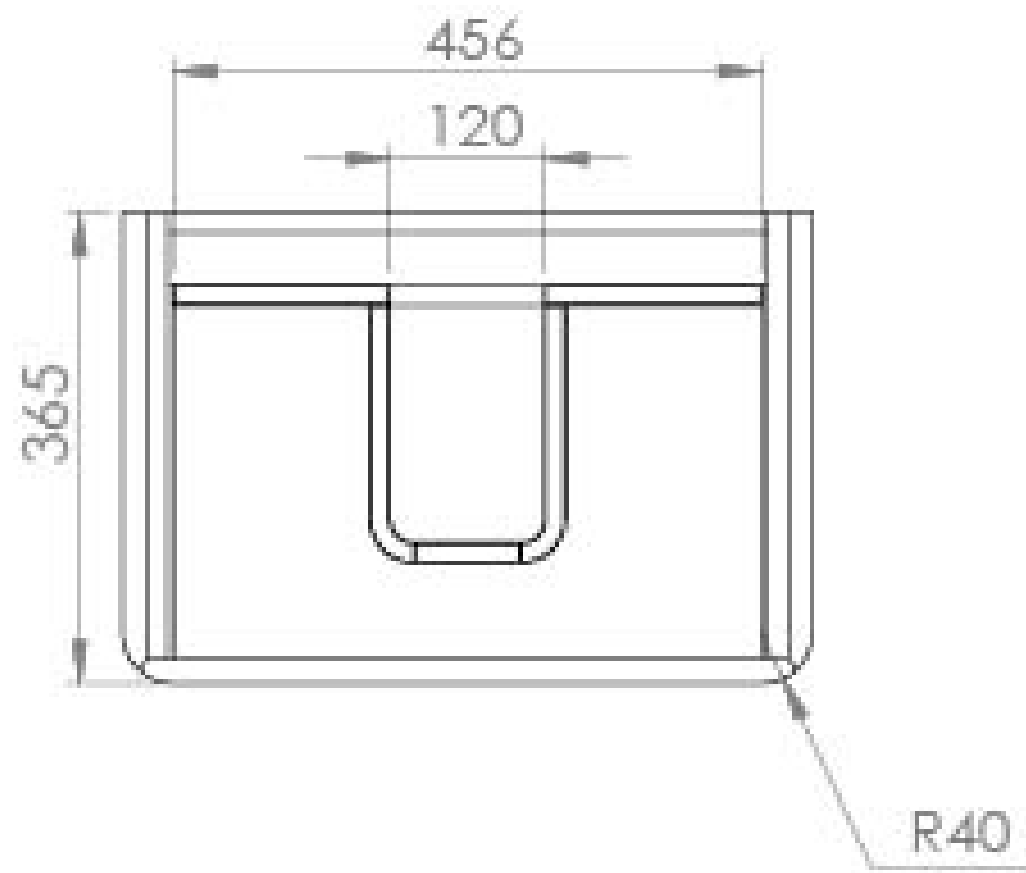

HYDE 55CM 2 DRAWER WALL MOUNTED UNIT - MATTE WHITE

Product Code: HY055W2.MW.2

PRODUCT INFORMATION

Finish:	Matte White
Height:	500mm
Width:	535mm
Depth:	365mm
Material	MDF, MFC
Weight	21.6kg
Guarantee	5 years
Configuration	2 Drawer
Drawer Type	Soft close
Compatible Basin(s)	HY055B, HY055B.0TH
Handle(s) Required	2, purchase separately
Other Features	Easy installation Quick release drawers

DESCRIPTION

As the name suggests, the HYDE collection features short projection basins and vanity units with a contemporary design, perfect for small and compact bathroom spaces.

This 55cm 2 drawer wall mounted unit has a projection of only 37cm, making it perfect for bathrooms & cloakrooms where space is scarce yet storage is essential. It has two deep, soft closing drawers to hold plenty of toiletries, and the matte white finish can work with any bathroom interior.

*Basin to be purchased separately

Compatible basin: HY055B, HY055B.0TH

**Handles to be purchased separately

TECHNICAL DRAWING

Saneux reserves the right to alter the specifications and product range without prior notice. Dimensions are given as a guide only. Dimensions should not be used for surrounding furniture, fixtures and fittings until the product is on site.