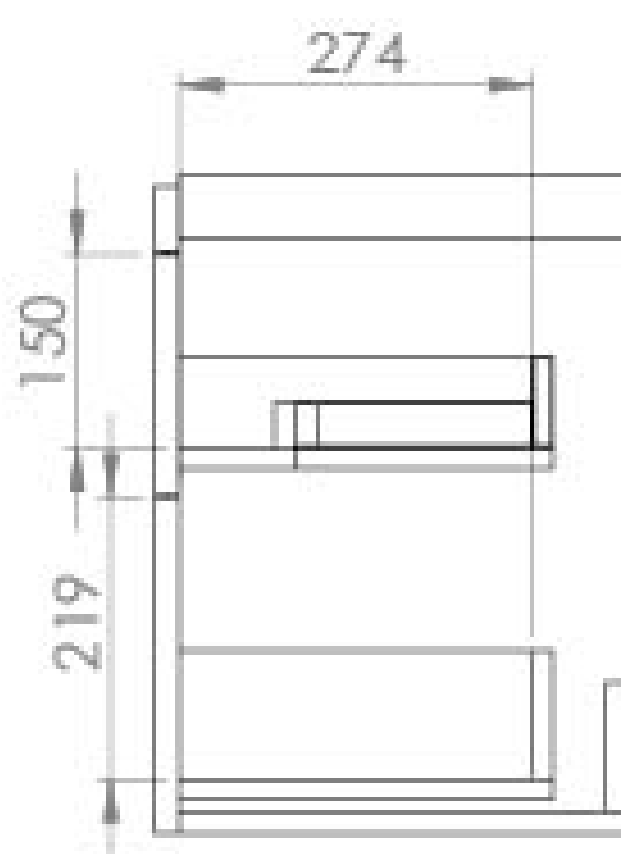

HYDE 55CM 2 DRAWER WALL MOUNTED UNIT - MATTE WHITE

Product Code: HY055W2.MW.2

PRODUCT INFORMATION

Finish:	Matte White
Height:	500mm
Width:	535mm
Depth:	365mm
Material	MDF, MFC
Weight	21.6kg
Guarantee	5 years
Configuration	2 Drawer
Drawer Type	Soft close
Compatible Basin(s)	HY055B, HY055B.0TH
Handle(s) Required	2, purchase separately
Other Features	Easy installation Quick release drawers

DESCRIPTION

As the name suggests, the HYDE collection features short projection basins and vanity units with a contemporary design, perfect for small and compact bathroom spaces.

This 55cm 2 drawer wall mounted unit has a projection of only 37cm, making it perfect for bathrooms & cloakrooms where space is scarce yet storage is essential. It has two deep, soft closing drawers to hold plenty of toiletries, and the matte white finish can work with any bathroom interior.

*Basin to be purchased separately

Compatible basin: HY055B, HY055B.0TH

**Handles to be purchased separately

TECHNICAL DRAWING

Saneux reserves the right to alter the specifications and product range without prior notice. Dimensions are given as a guide only. Dimensions should not be used for surrounding furniture, fixtures and fittings until the product is on site.