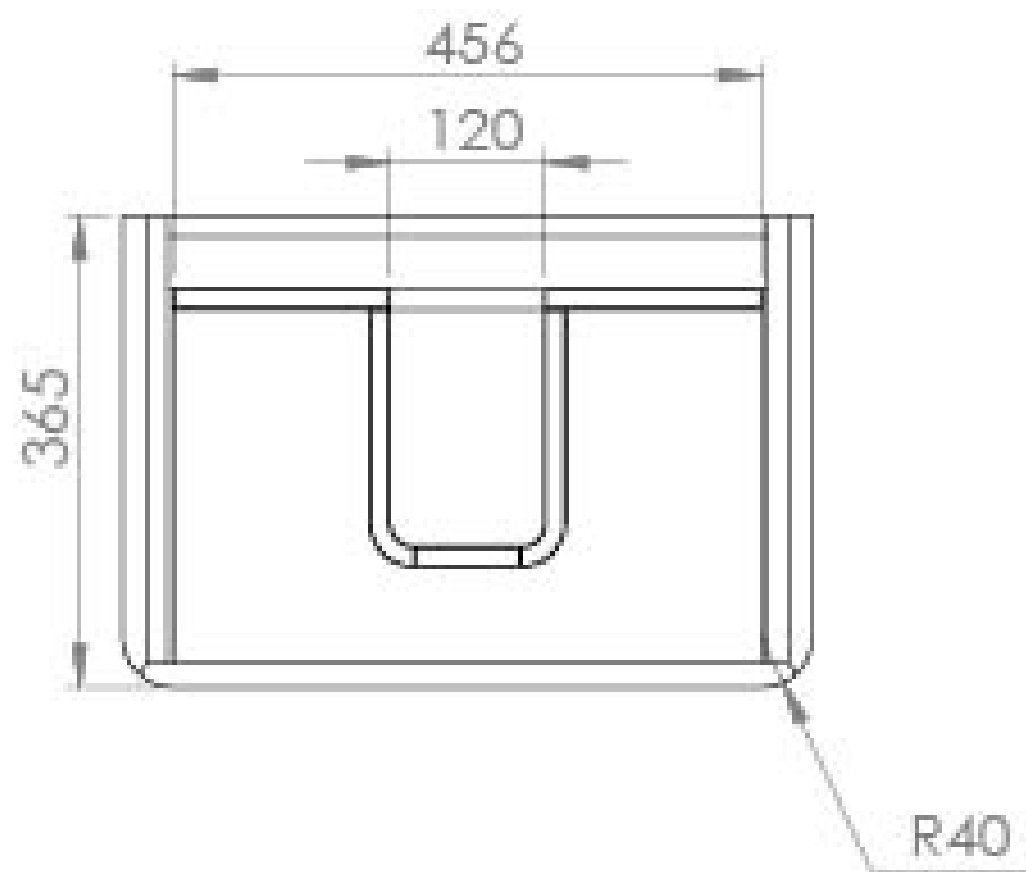

HYDE 55CM 2 DRAWER WALL MOUNTED UNIT - MATTE WHITE

Product Code: HY055W2.MW.2

PRODUCT INFORMATION

Finish:	Matte White
Height:	500mm
Width:	535mm
Depth:	365mm
Material	MDF, MFC
Weight	21.6kg
Guarantee	5 years
Configuration	2 Drawer
Drawer Type	Soft close
Compatible Basin(s)	HY055B, HY055B.0TH
Handle(s) Required	2, purchase separately
Other Features	Easy installation Quick release drawers

DESCRIPTION

As the name suggests, the HYDE collection features short projection basins and vanity units with a contemporary design, perfect for small and compact bathroom spaces.

This 55cm 2 drawer wall mounted unit has a projection of only 37cm, making it perfect for bathrooms & cloakrooms where space is scarce yet storage is essential. It has two deep, soft closing drawers to hold plenty of toiletries, and the matte white finish can work with any bathroom interior.

*Basin to be purchased separately

Compatible basin: HY055B, HY055B.0TH

**Handles to be purchased separately

TECHNICAL DRAWING

Saneux reserves the right to alter the specifications and product range without prior notice. Dimensions are given as a guide only. Dimensions should not be used for surrounding furniture, fixtures and fittings until the product is on site.