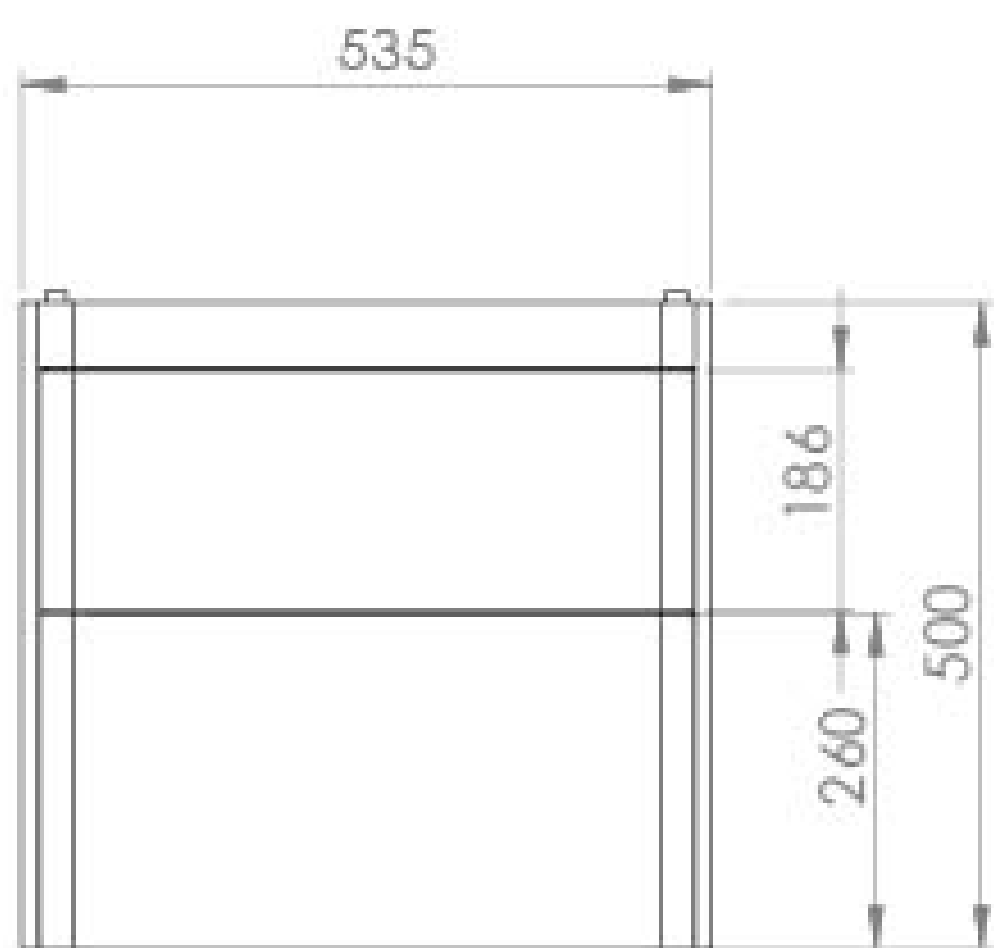

HYDE 55CM 2 DRAWER WALL MOUNTED UNIT - MATTE WHITE

Product Code: HY055W2.MW.2

PRODUCT INFORMATION

Finish:	Matte White
Height:	500mm
Width:	535mm
Depth:	365mm
Material	MDF, MFC
Weight	21.6kg
Guarantee	5 years
Configuration	2 Drawer
Drawer Type	Soft close
Compatible Basin(s)	HY055B, HY055B.0TH
Handle(s) Required	2, purchase separately
Other Features	Easy installation Quick release drawers

DESCRIPTION

As the name suggests, the HYDE collection features short projection basins and vanity units with a contemporary design, perfect for small and compact bathroom spaces.

This 55cm 2 drawer wall mounted unit has a projection of only 37cm, making it perfect for bathrooms & cloakrooms where space is scarce yet storage is essential. It has two deep, soft closing drawers to hold plenty of toiletries, and the matte white finish can work with any bathroom interior.

*Basin to be purchased separately

Compatible basin: HY055B, HY055B.0TH

**Handles to be purchased separately

TECHNICAL DRAWING

Saneux reserves the right to alter the specifications and product range without prior notice. Dimensions are given as a guide only. Dimensions should not be used for surrounding furniture, fixtures and fittings until the product is on site.