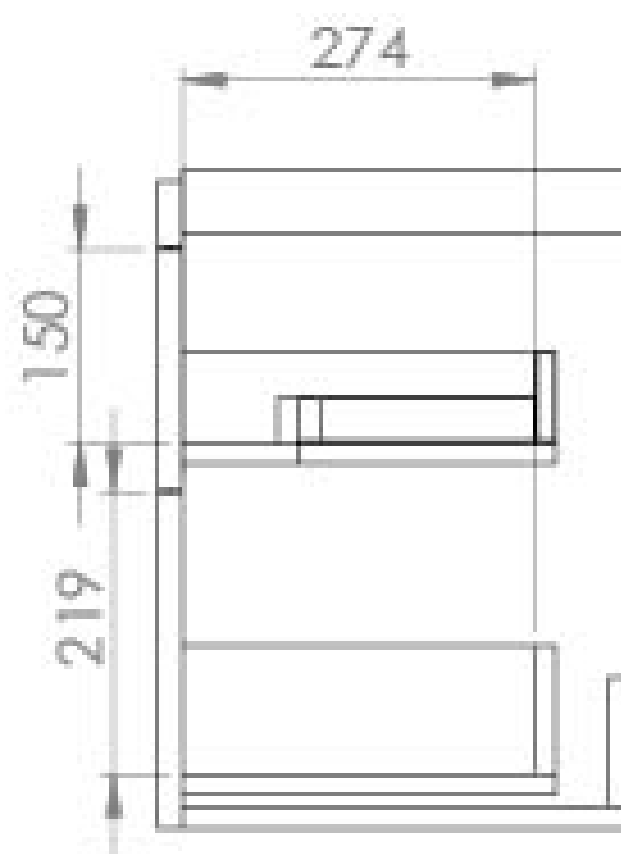

HYDE 55CM 2 DRAWER WALL MOUNTED UNIT - MATTE WHITE

Product Code: HY055W2.MW.2

PRODUCT INFORMATION

Finish:	Matte White
Height:	500mm
Width:	535mm
Depth:	365mm
Material	MDF, MFC
Weight	21.6kg
Guarantee	5 years
Configuration	2 Drawer
Drawer Type	Soft close
Compatible Basin(s)	HY055B, HY055B.0TH
Handle(s) Required	2, purchase separately
Other Features	Easy installation Quick release drawers

DESCRIPTION

As the name suggests, the HYDE collection features short projection basins and vanity units with a contemporary design, perfect for small and compact bathroom spaces.

This 55cm 2 drawer wall mounted unit has a projection of only 37cm, making it perfect for bathrooms & cloakrooms where space is scarce yet storage is essential. It has two deep, soft closing drawers to hold plenty of toiletries, and the matte white finish can work with any bathroom interior.

*Basin to be purchased separately

Compatible basin: HY055B, HY055B.0TH

**Handles to be purchased separately

TECHNICAL DRAWING

Saneux reserves the right to alter the specifications and product range without prior notice. Dimensions are given as a guide only. Dimensions should not be used for surrounding furniture, fixtures and fittings until the product is on site.