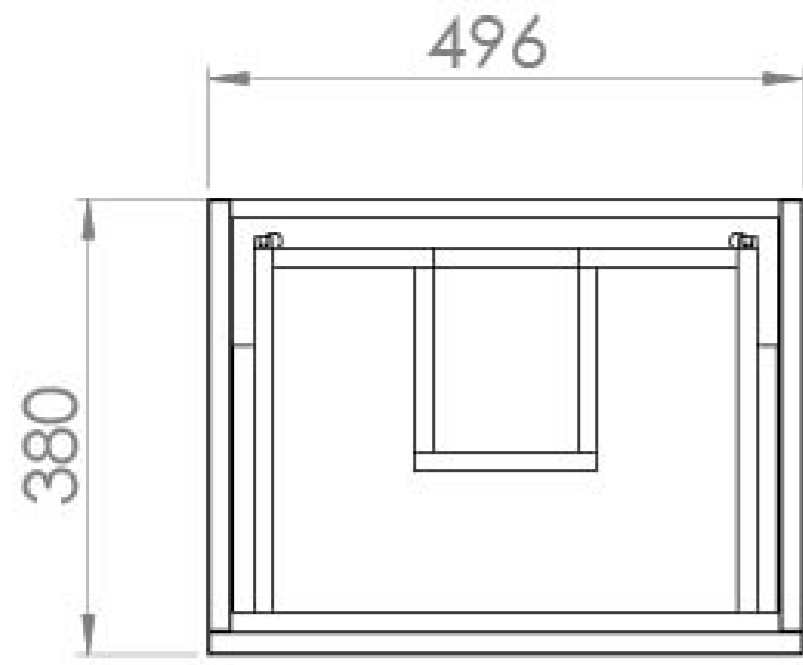

## PRODUCT INFORMATION

<b>Finish:</b>	Matte White
<b>Height:</b>	480mm
<b>Width:</b>	496mm
<b>Depth:</b>	380mm
<b>Material</b>	MFC
<b>Weight</b>	18.573kg
<b>Guarantee</b>	5 years
<b>Configuration</b>	2 Drawer
<b>Drawer Type</b>	Soft close
<b>Compatible Basin(s)</b>	50000, 50000.0TH
<b>Compatible Countertop(s)</b>	AU050T.GW, AU050T.IG, AU050T.MW, AU050T.EO, AU050T.MC, AU050T.C
<b>Handle(s) Required</b>	2, purchase separately
<b>Other Features</b>	Easy installation Quick release drawers

This 50cm 2 drawer wall mounted unit in the sleek matte white finish provides that additional bit of much needed storage space. The floating design will make a bathroom feel bigger with the extra floor space, plus the unit comes with light grey in-drawer mats, giving the unit a luxurious finish for an affordable price. Pair it with a countertop for a high-end look.