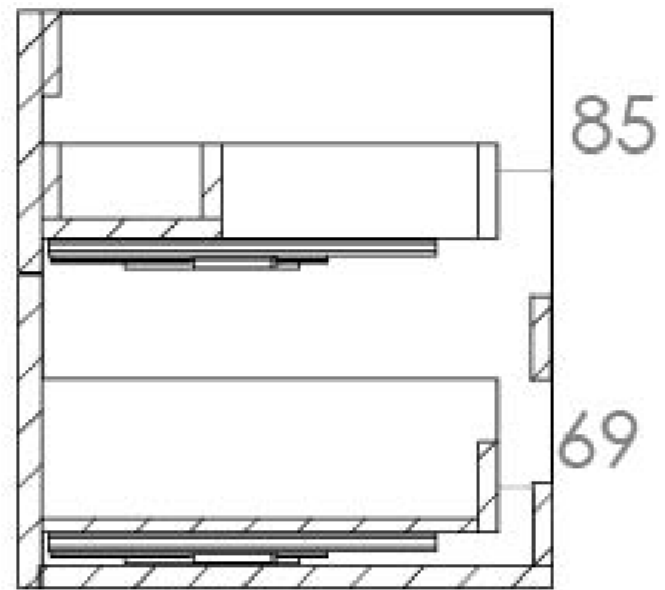

TECHNICAL DRAWING

Saneux reserves the right to alter the specifications and product range without prior notice. Dimensions are given as a guide only. Dimensions should not be used for surrounding furniture, fixtures and fittings until the product is on site.

<https://saneux.com/products/austen-50cm-2-drawer-wall-mounted-unit-matte-white>