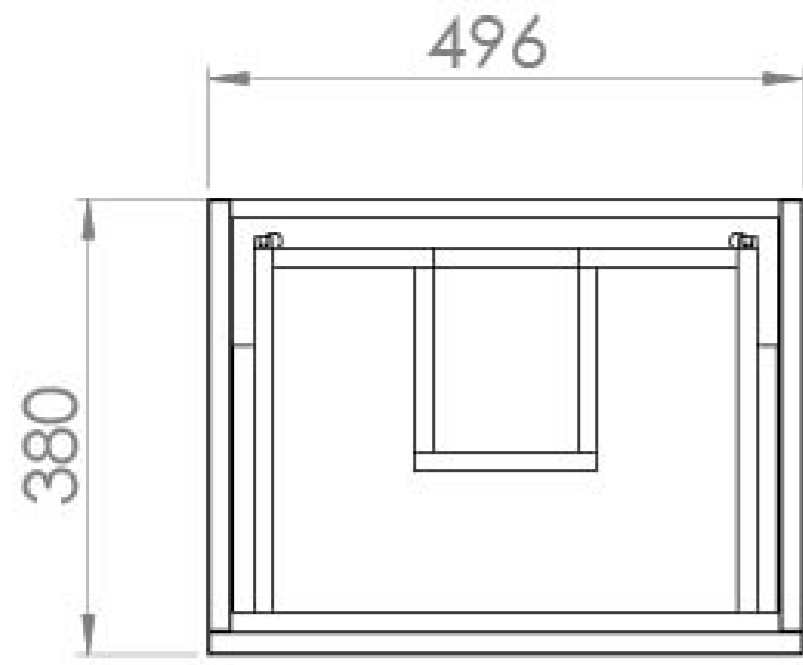

TECHNICAL DRAWING

Saneux reserves the right to alter the specifications and product range without prior notice. Dimensions are given as a guide only. Dimensions should not be used for surrounding furniture, fixtures and fittings until the product is on site.

<https://saneux.com/products/austen-50cm-2-drawer-wall-mounted-unit-matte-white>