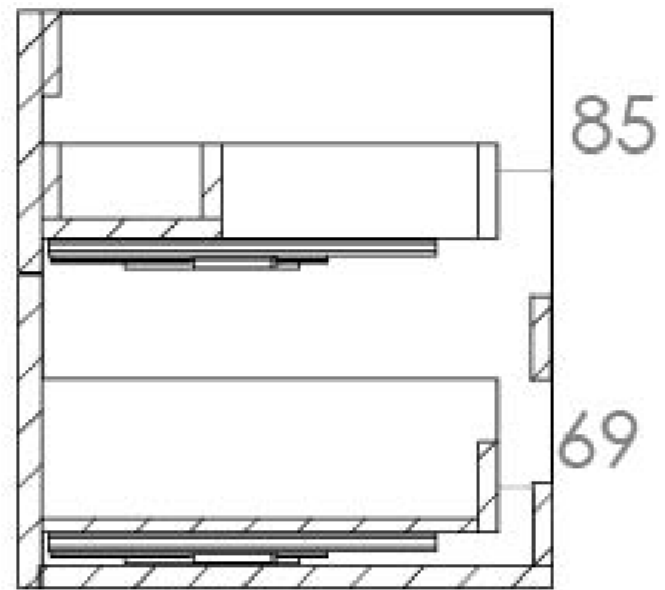

## PRODUCT INFORMATION

<b>Finish:</b>	Matte White
<b>Height:</b>	480mm
<b>Width:</b>	496mm
<b>Depth:</b>	380mm
<b>Material</b>	MFC
<b>Weight</b>	18.573kg
<b>Guarantee</b>	5 years
<b>Configuration</b>	2 Drawer
<b>Drawer Type</b>	Soft close
<b>Compatible Basin(s)</b>	50000, 50000.0TH
<b>Compatible Countertop(s)</b>	AU050T.GW, AU050T.IG, AU050T.MW, AU050T.EO, AU050T.MC, AU050T.C
<b>Handle(s) Required</b>	2, purchase separately
<b>Other Features</b>	Easy installation Quick release drawers

This 50cm 2 drawer wall mounted unit in the sleek matte white finish provides that additional bit of much needed storage space. The floating design will make a bathroom feel bigger with the extra floor space, plus the unit comes with light grey in-drawer mats, giving the unit a luxurious finish for an affordable price. Pair it with a countertop for a high-end look.