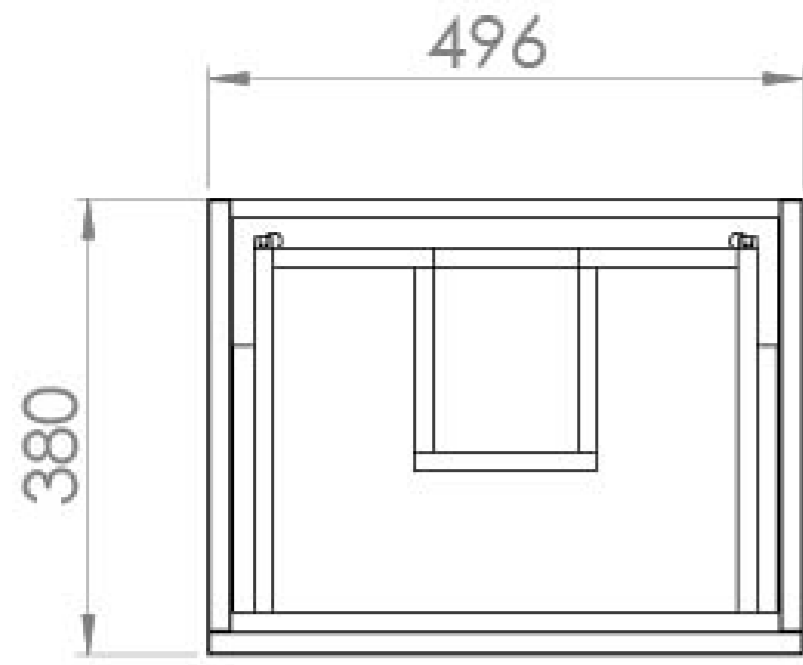

TECHNICAL DRAWING

Saneux reserves the right to alter the specifications and product range without prior notice. Dimensions are given as a guide only. Dimensions should not be used for surrounding furniture, fixtures and fittings until the product is on site.

<https://saneux.com/products/austen-50cm-2-drawer-wall-mounted-unit-matte-iron-grey>