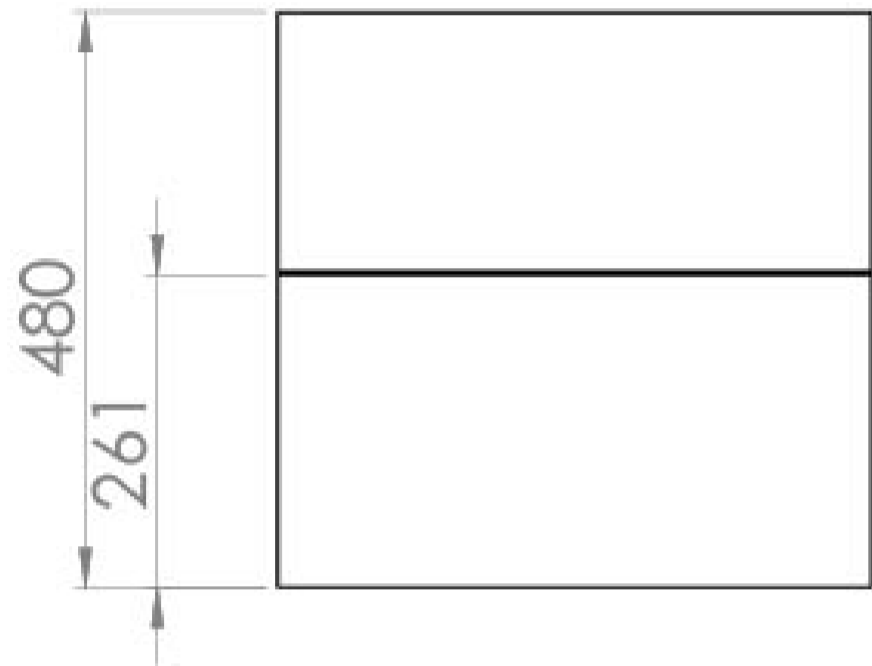

TECHNICAL DRAWING

Saneux reserves the right to alter the specifications and product range without prior notice. Dimensions are given as a guide only. Dimensions should not be used for surrounding furniture, fixtures and fittings until the product is on site.

<https://saneux.com/products/austen-50cm-2-drawer-wall-mounted-unit-matte-iron-grey>