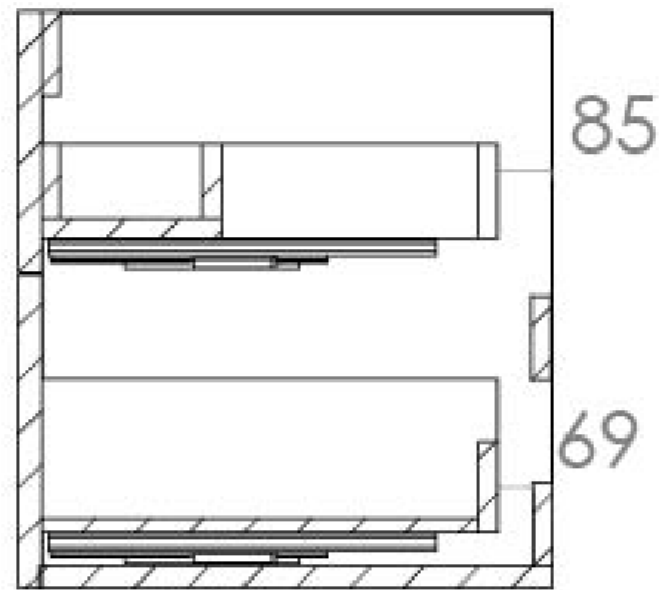

TECHNICAL DRAWING

Saneux reserves the right to alter the specifications and product range without prior notice. Dimensions are given as a guide only. Dimensions should not be used for surrounding furniture, fixtures and fittings until the product is on site.

<https://saneux.com/products/austen-50cm-2-drawer-wall-mounted-unit-matte-iron-grey>