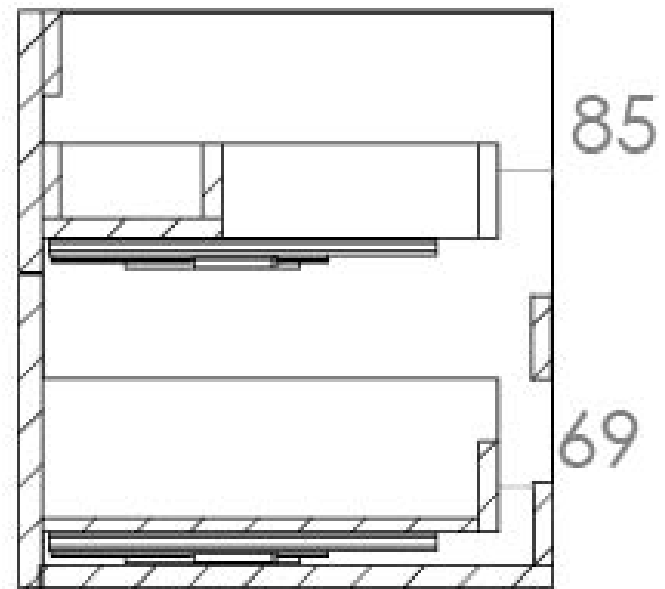

TECHNICAL DRAWING

Saneux reserves the right to alter the specifications and product range without prior notice. Dimensions are given as a guide only. Dimensions should not be used for surrounding furniture, fixtures and fittings until the product is on site.

<https://saneux.com/products/austen-50cm-2-drawer-wall-mounted-unit-gloss-white>