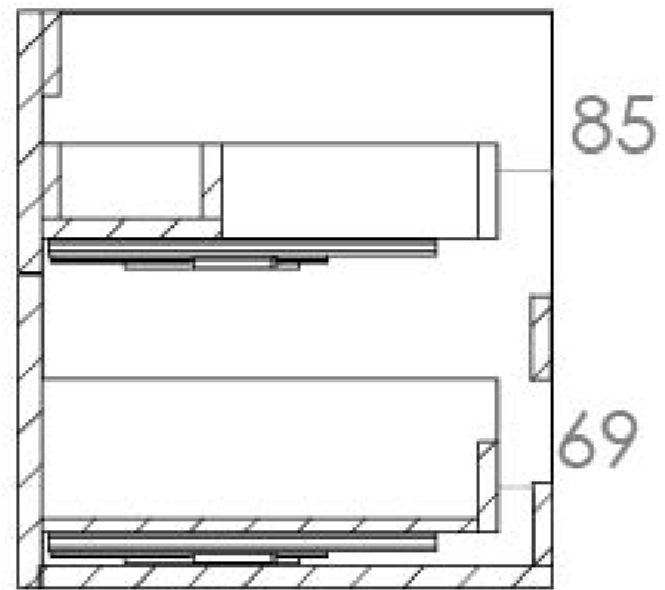

## PRODUCT INFORMATION

<b>Finish:</b>	Gloss White
<b>Height:</b>	480mm
<b>Width:</b>	496mm
<b>Depth:</b>	380mm
<b>Material</b>	MFC
<b>Weight</b>	18.573kg
<b>Guarantee</b>	5 years
<b>Configuration</b>	2 Drawer
<b>Drawer Type</b>	Soft close
<b>Compatible Basin(s)</b>	50000, 50000.0TH
<b>Compatible Countertop(s)</b>	AU050T.GW, AU050T.IG, AU050T.MW, AU050T.EO, AU050T.MC, AU050T.C
<b>Handle(s) Required</b>	2, purchase separately
<b>Other Features</b>	Easy installation Quick release drawers

This 50cm 2 drawer wall mounted unit in the classic gloss white finish provides that additional bit of much needed storage space. The floating design will make a bathroom feel bigger with the extra floor space, plus the unit comes with light grey in-drawer mats, giving the unit a luxurious finish for an affordable price. Pair it with a countertop for a high-end look.