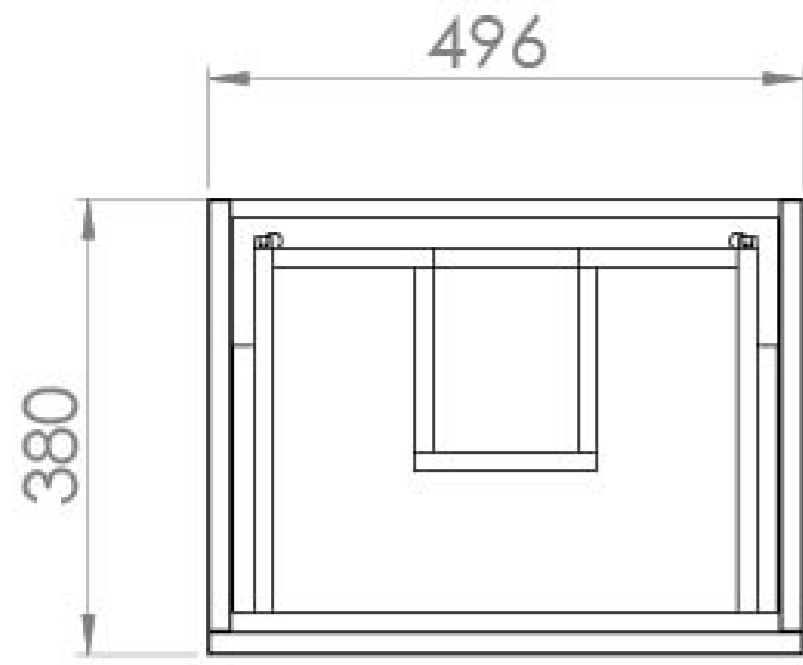

## PRODUCT INFORMATION

<b>Finish:</b>	Gloss White
<b>Height:</b>	480mm
<b>Width:</b>	496mm
<b>Depth:</b>	380mm
<b>Material</b>	MFC
<b>Weight</b>	18.573kg
<b>Guarantee</b>	5 years
<b>Configuration</b>	2 Drawer
<b>Drawer Type</b>	Soft close
<b>Compatible Basin(s)</b>	50000, 50000.0TH
<b>Compatible Countertop(s)</b>	AU050T.GW, AU050T.IG, AU050T.MW, AU050T.EO, AU050T.MC, AU050T.C
<b>Handle(s) Required</b>	2, purchase separately
<b>Other Features</b>	Easy installation Quick release drawers

This 50cm 2 drawer wall mounted unit in the classic gloss white finish provides that additional bit of much needed storage space. The floating design will make a bathroom feel bigger with the extra floor space, plus the unit comes with light grey in-drawer mats, giving the unit a luxurious finish for an affordable price. Pair it with a countertop for a high-end look.