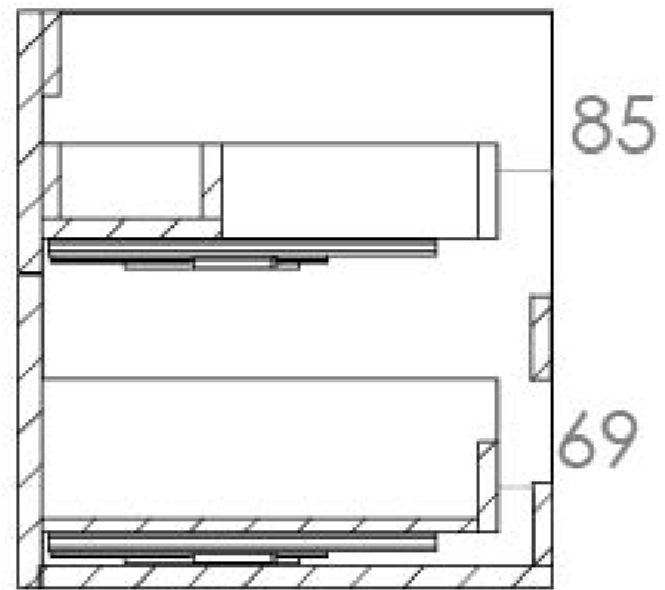

TECHNICAL DRAWING

Saneux reserves the right to alter the specifications and product range without prior notice. Dimensions are given as a guide only. Dimensions should not be used for surrounding furniture, fixtures and fittings until the product is on site.

<https://saneux.com/products/austen-50cm-2-drawer-wall-mounted-unit-gloss-white>