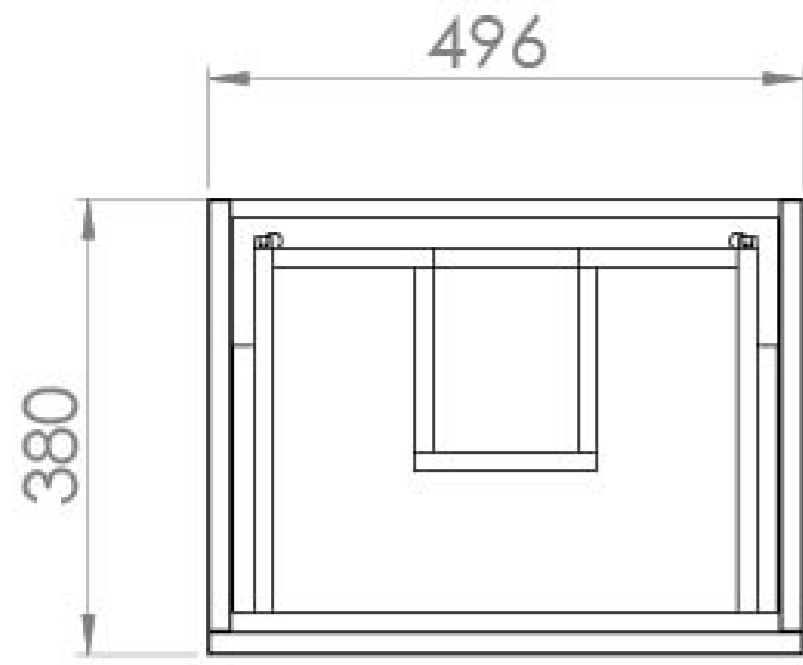

TECHNICAL DRAWING

Saneux reserves the right to alter the specifications and product range without prior notice. Dimensions are given as a guide only. Dimensions should not be used for surrounding furniture, fixtures and fittings until the product is on site.

<https://saneux.com/products/austen-50cm-2-drawer-wall-mounted-unit-gloss-white>