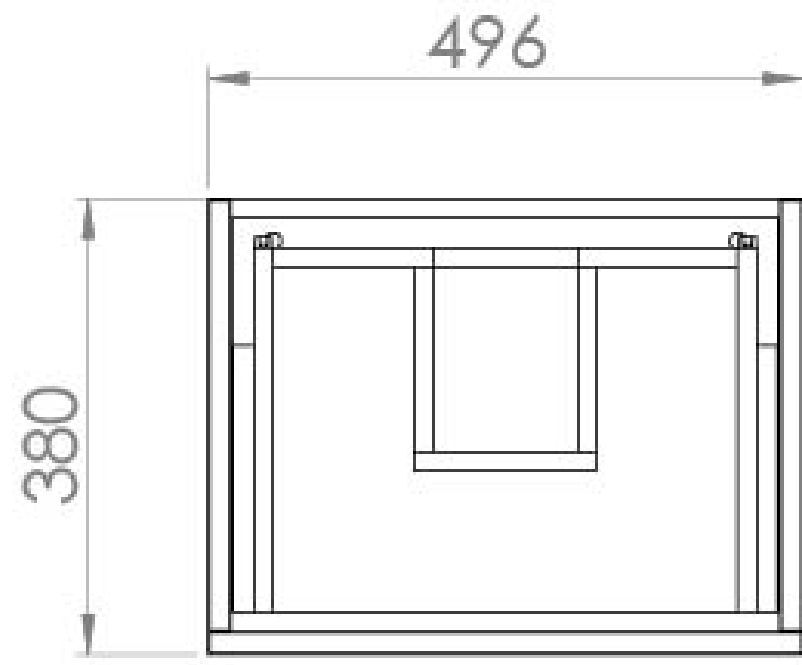

TECHNICAL DRAWING

Saneux reserves the right to alter the specifications and product range without prior notice. Dimensions are given as a guide only. Dimensions should not be used for surrounding furniture, fixtures and fittings until the product is on site.

<https://saneux.com/products/austen-50cm-2-drawer-wall-mounted-unit-gloss-white>