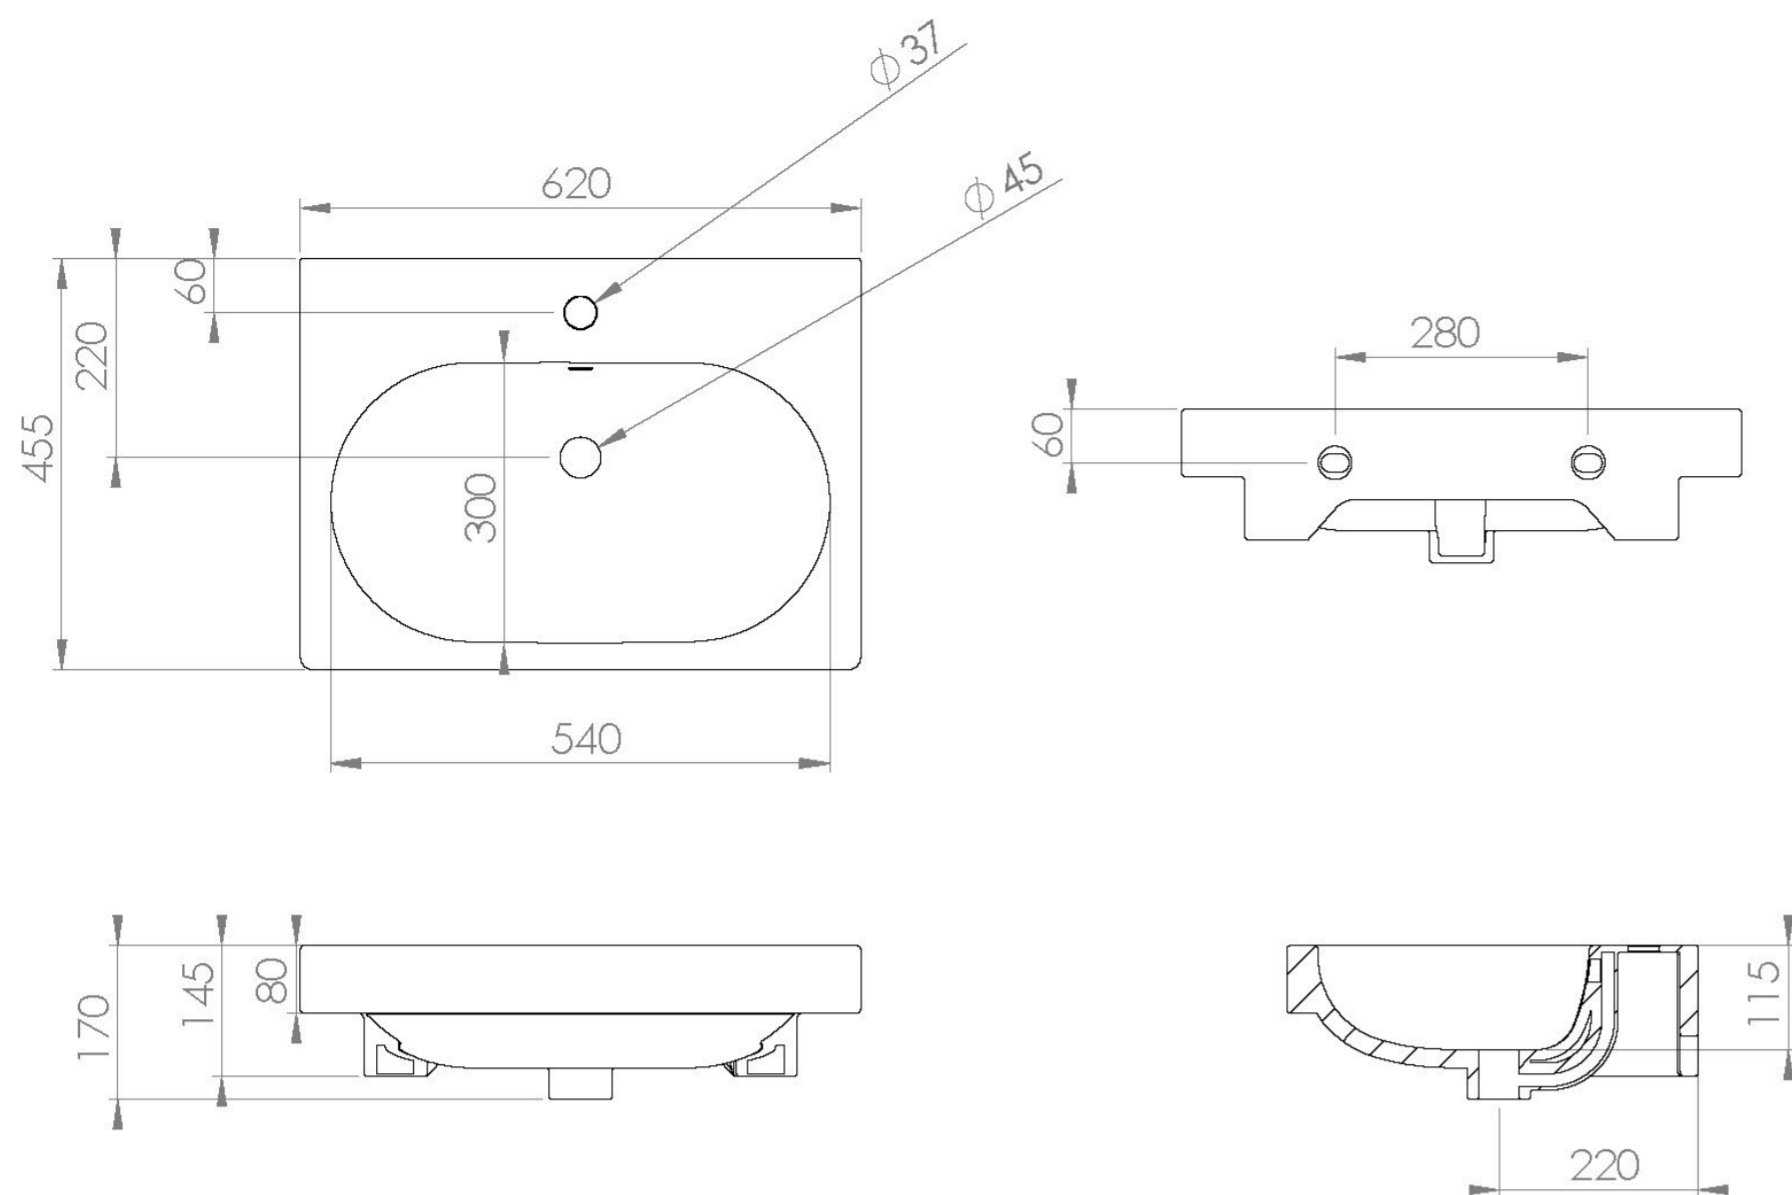

AUSTEN 62X45CM WASHBASIN 1TH

Product Code: 50010

 PRODUCT INFORMATION

Finish:	Gloss White
Height:	170mm
Width:	620mm
Depth:	455mm
Material	Ceramic
Weight	12.44kg
Overflow(s)	Yes
Overflow Position	Centre
Overflow Diameter	20mm
Compatible Overflows	OC01, OC02, OC03
Tap Holes	1 Tap Hole
Tap Hole Position	Centre
Extra Tap Hole Options	2 tap holes
Recommended Waste Required	Slotted waste
Furniture Required For Installation?	Optional
Guarantee	Lifetime

 DESCRIPTION

AUSTEN was designed to provide you with the best quality bathroom products that offer a luxurious yet classic style that will stand the test of time.

This AUSTEN 62x45cm 1 tap hole washbasin has a perfectly rounded deep bowl to prevent splashing as well as plenty of ledge space for displaying toiletries. It is also a modest projection of 45cm, so it can work in a variety of bathrooms.

Pair this washbasin with our AUSTEN 60cm wall mounted and floor standing vanity units.

*With an overflow

TECHNICAL DRAWING

Saneux reserves the right to alter the specifications and product range without prior notice. Dimensions are given as a guide only. Dimensions should not be used for surrounding furniture, fixtures and fittings until the product is on site.

<https://saneux.com/products/austen-62x45cm-washbasin-lth>