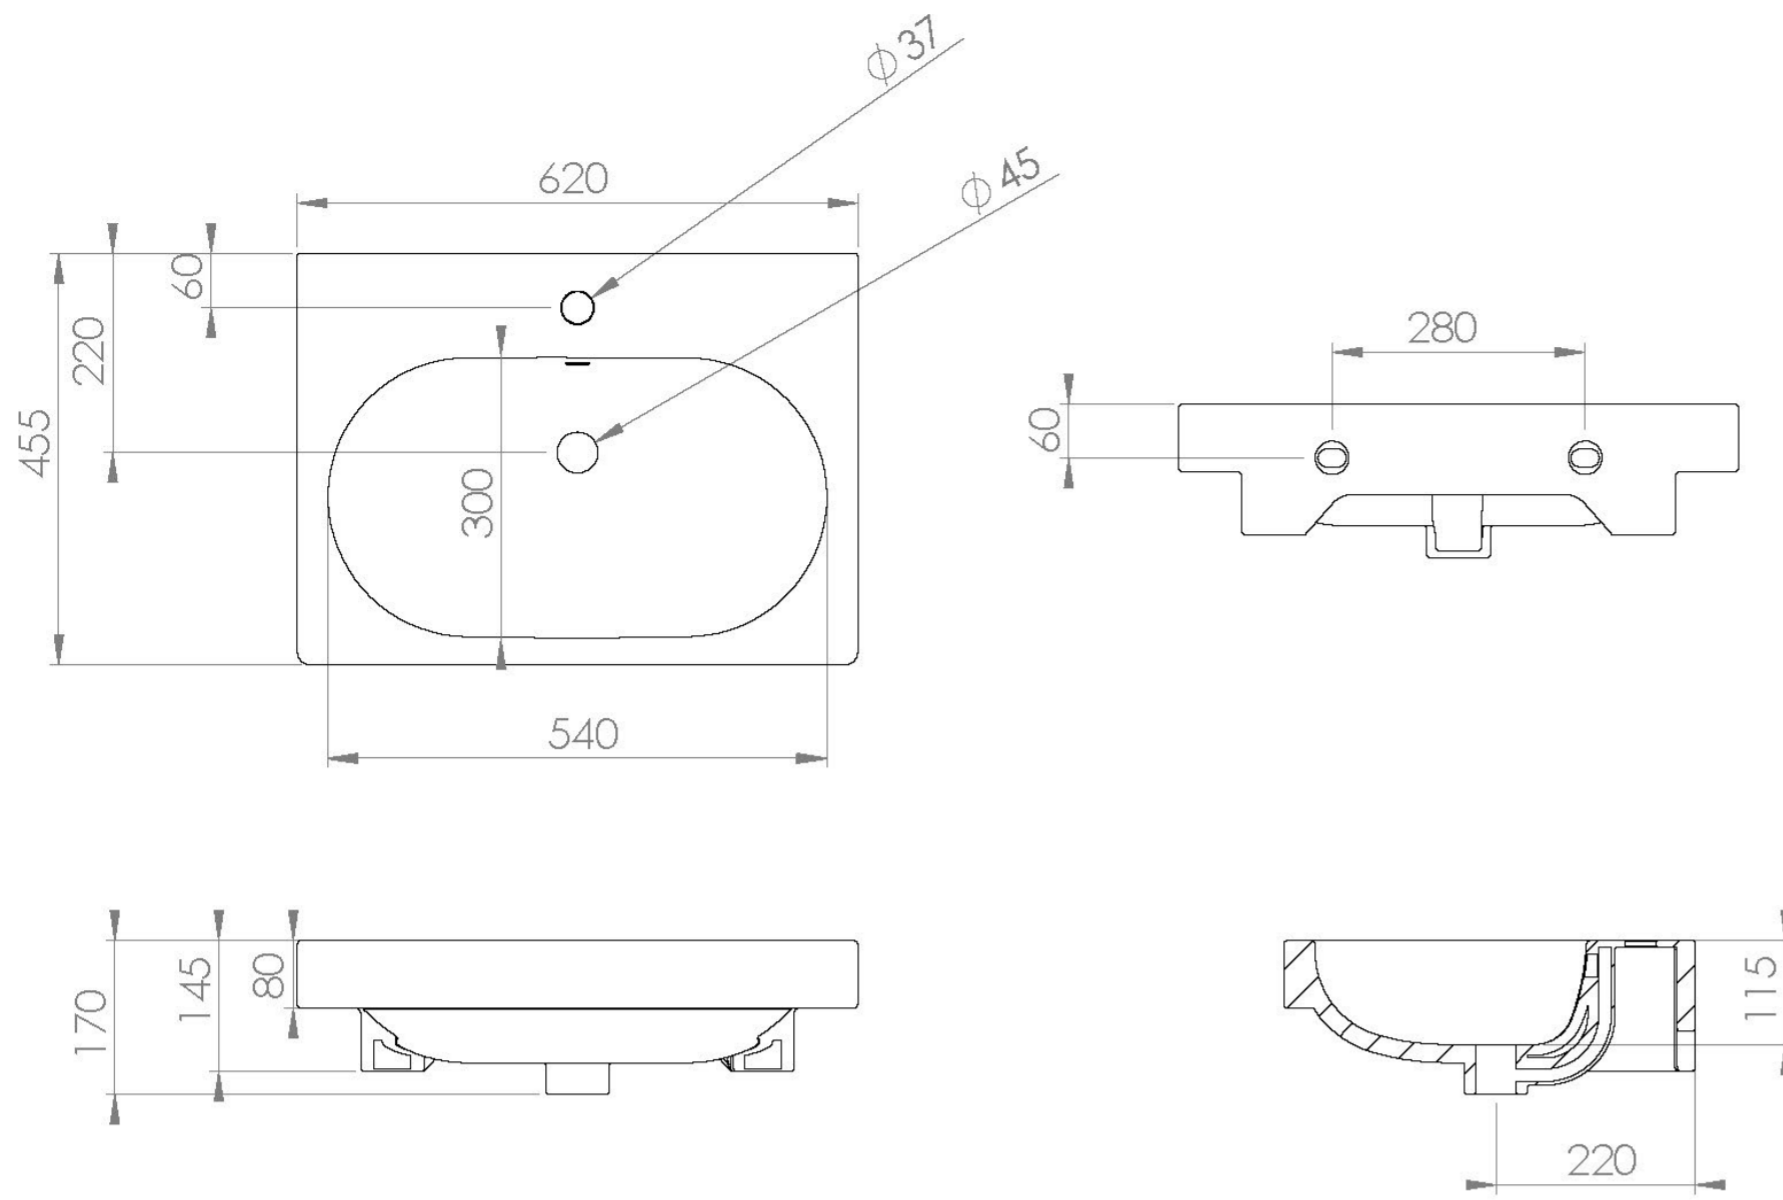

AUSTEN 62X45CM WASHBASIN 1TH

Product Code: 50010

PRODUCT INFORMATION

Finish:	Gloss White
Height:	170mm
Width:	620mm
Depth:	455mm
Material	Ceramic
Weight	12.44kg
Overflow(s)	Yes
Overflow Position	Centre
Overflow Diameter	20mm
Compatible Overflows	OC01, OC02, OC03
Tap Holes	1 Tap Hole
Tap Hole Position	Centre
Extra Tap Hole Options	2 tap holes
Recommended Waste Required	Slotted waste
Furniture Required For Installation?	Optional
Guarantee	Lifetime

DESCRIPTION

AUSTEN was designed to provide you with the best quality bathroom products that offer a luxurious yet classic style that will stand the test of time.

This AUSTEN 62x45cm 1 tap hole washbasin has a perfectly rounded deep bowl to prevent splashing as well as plenty of ledge space for displaying toiletries. It is also a modest projection of 45cm, so it can work in a variety of bathrooms.

Pair this washbasin with our AUSTEN 60cm wall mounted and floor standing vanity units.

*With an overflow

TECHNICAL DRAWING

Saneux reserves the right to alter the specifications and product range without prior notice. Dimensions are given as a guide only. Dimensions should not be used for surrounding furniture, fixtures and fittings until the product is on site.

<https://saneux.com/products/austen-62x45cm-washbasin-lth>