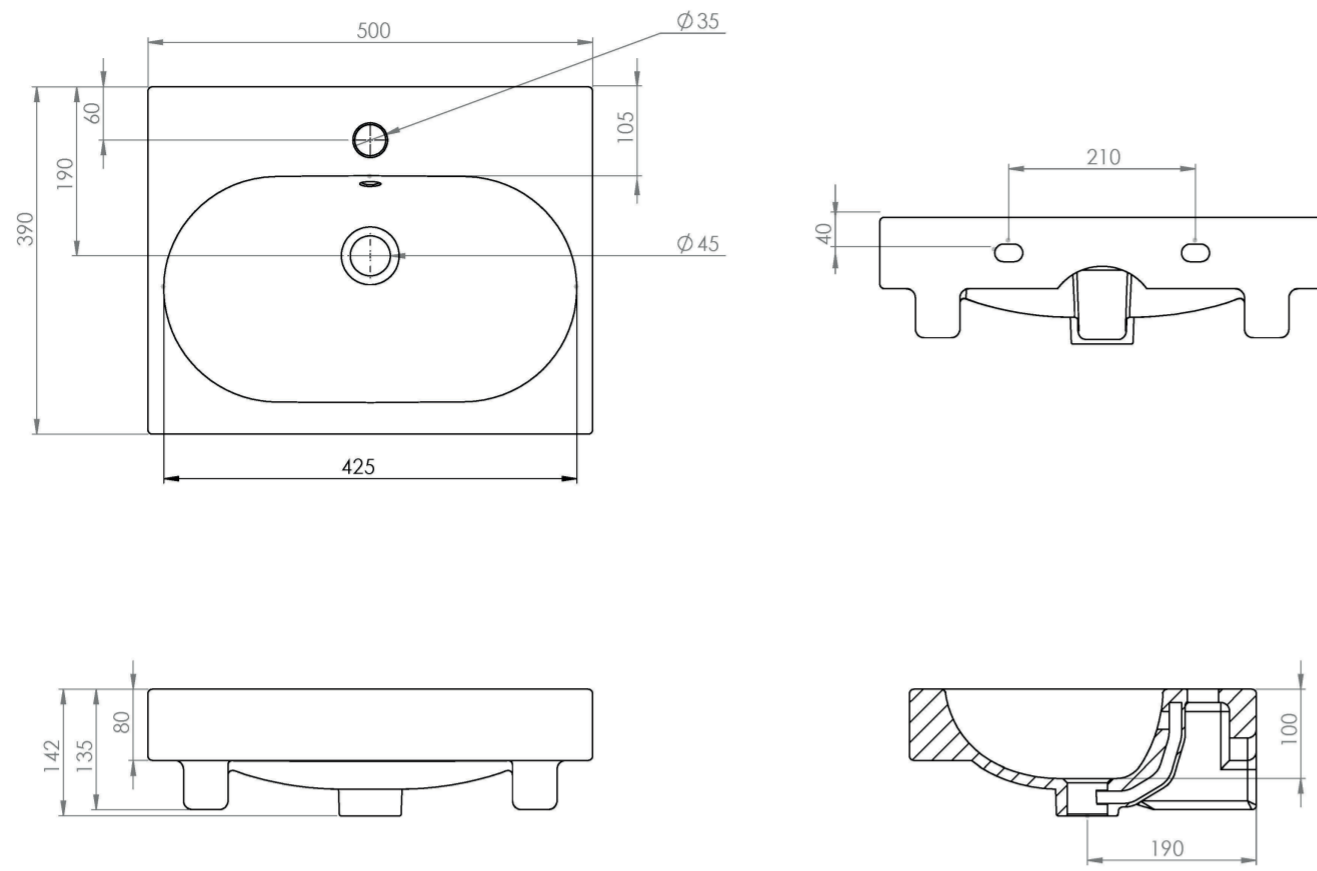

TECHNICAL DRAWING

Saneux reserves the right to alter the specifications and product range without prior notice. Dimensions are given as a guide only. Dimensions should not be used for surrounding furniture, fixtures and fittings until the product is on site.

<https://saneux.com/products/austen-50x39cm-washbasin-1th>