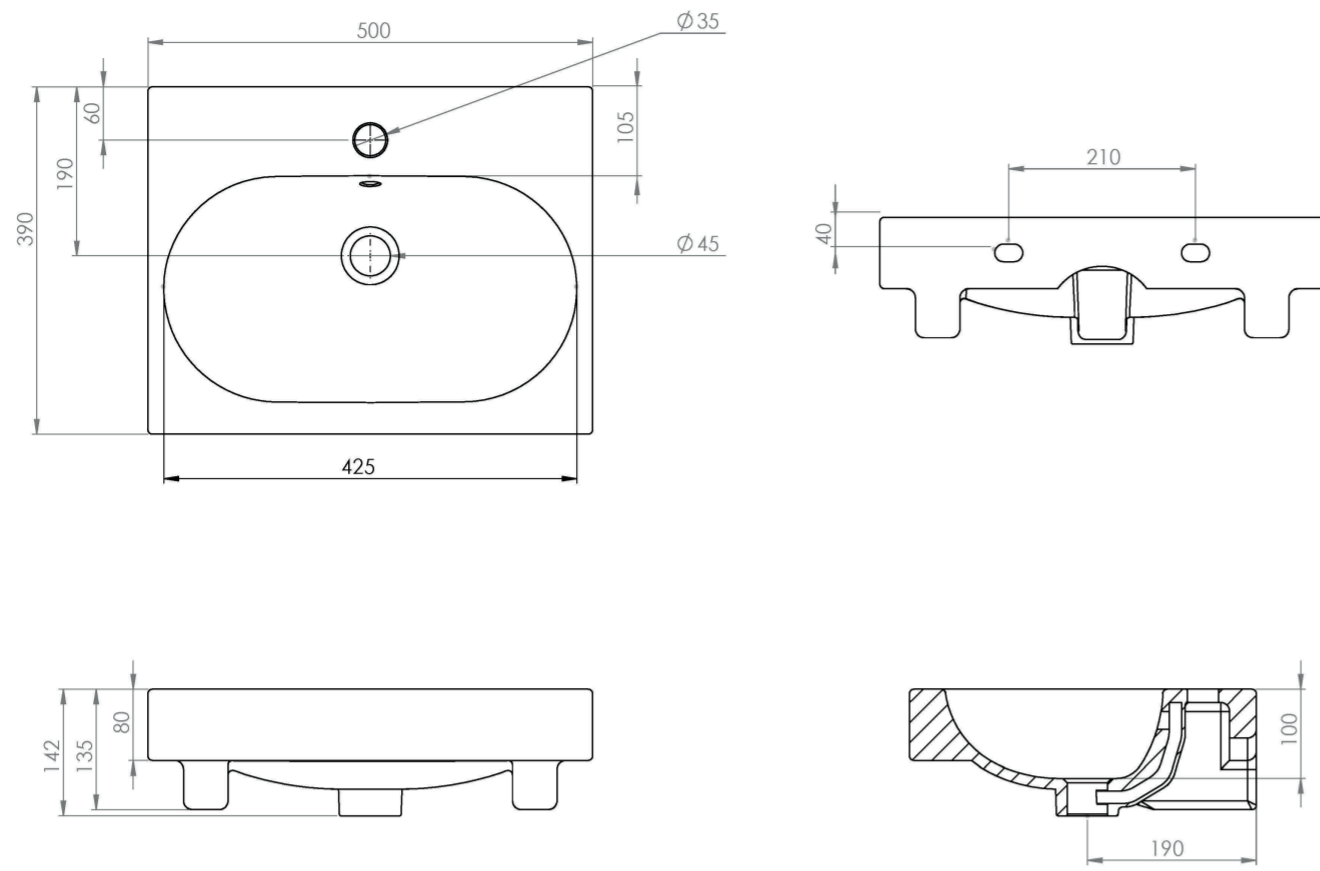

TECHNICAL DRAWING

Saneux reserves the right to alter the specifications and product range without prior notice. Dimensions are given as a guide only. Dimensions should not be used for surrounding furniture, fixtures and fittings until the product is on site.

<https://saneux.com/products/austen-50x39cm-washbasin-1th>