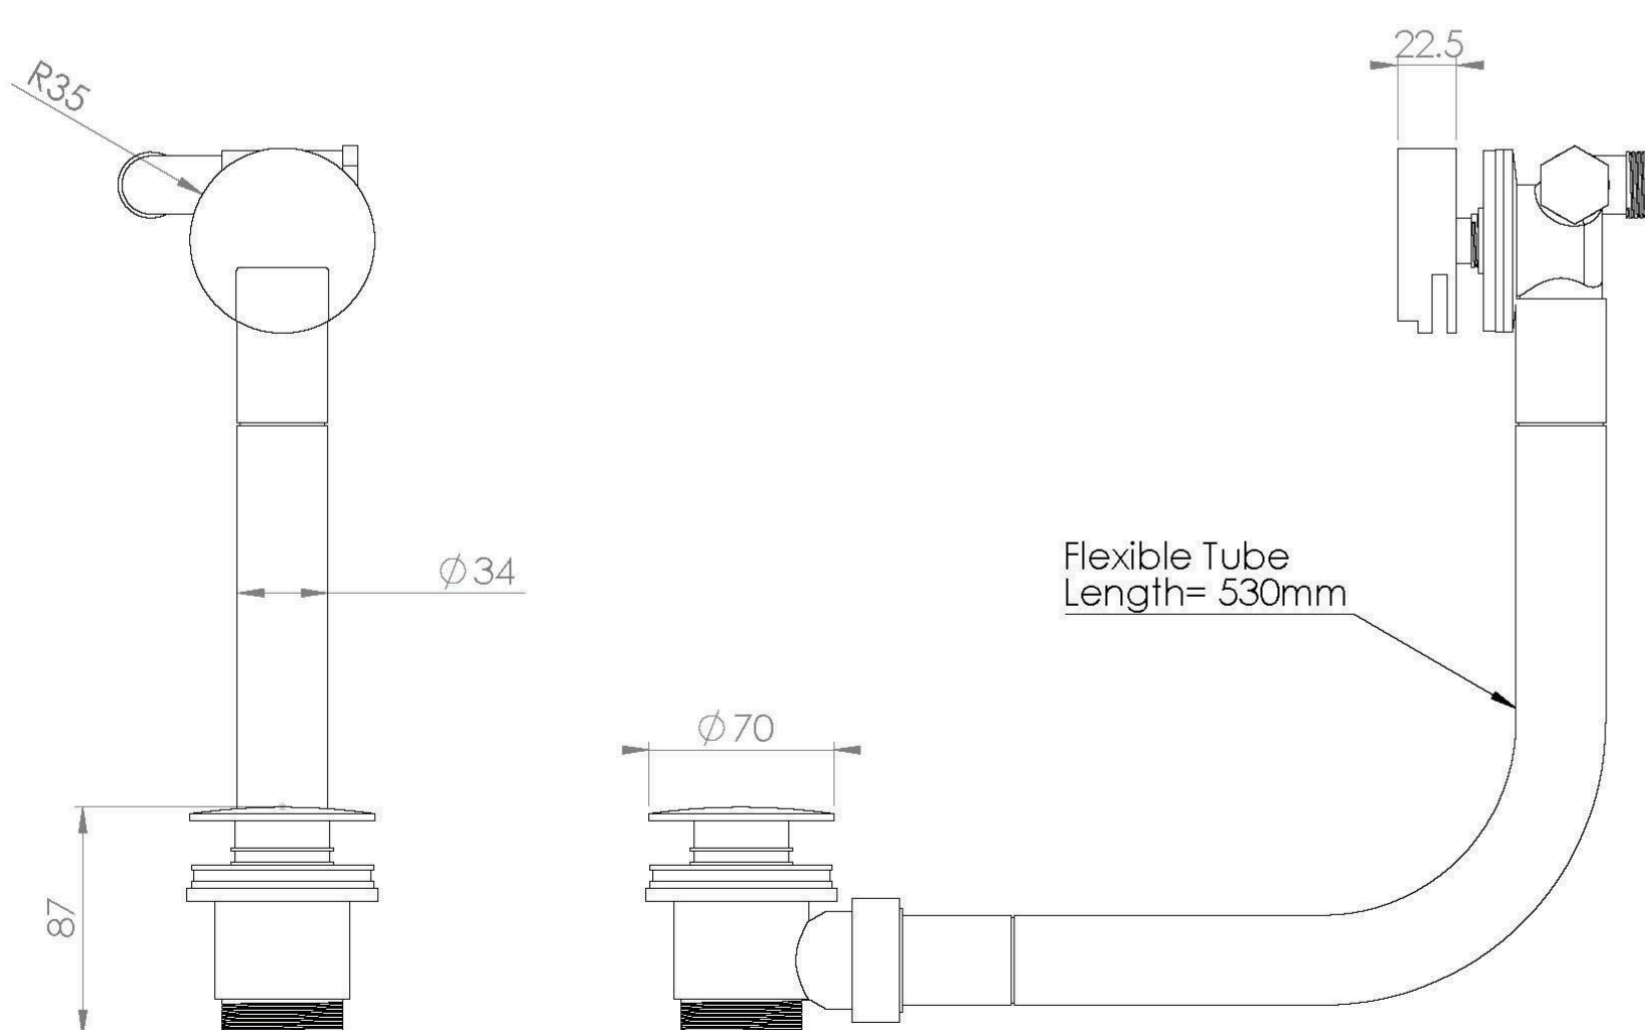

COS BATH FILLER, OVERFLOW & CLICKER WASTE - MATTE BLACK

Product Code: CO099.MB

PRODUCT INFORMATION

Finish:	Matte Black (Electroplated)
Weight	1.54kg
Material	Brass

DESCRIPTION

The COS collection was designed to create brassware that was both modern and classic to suit any style of bathroom.

This COS bath filler with a clicker waste & overflow in matte black is a great option for your built-in bath as it combines a filler, waste and overflow in just one product.

Pair it with one of our built-in baths and a COS concealed thermostatic shower valve to operate it.

TECHNICAL DRAWING

FLOW RATE

- 0.1 Bar - Flowrate: 3.7 l/min
- 0.5 Bar - Flowrate: 8.9 l/min
- 1 Bar - Flowrate: 13.4 l/min
- 3 Bar - Flowrate: 23.7 l/min