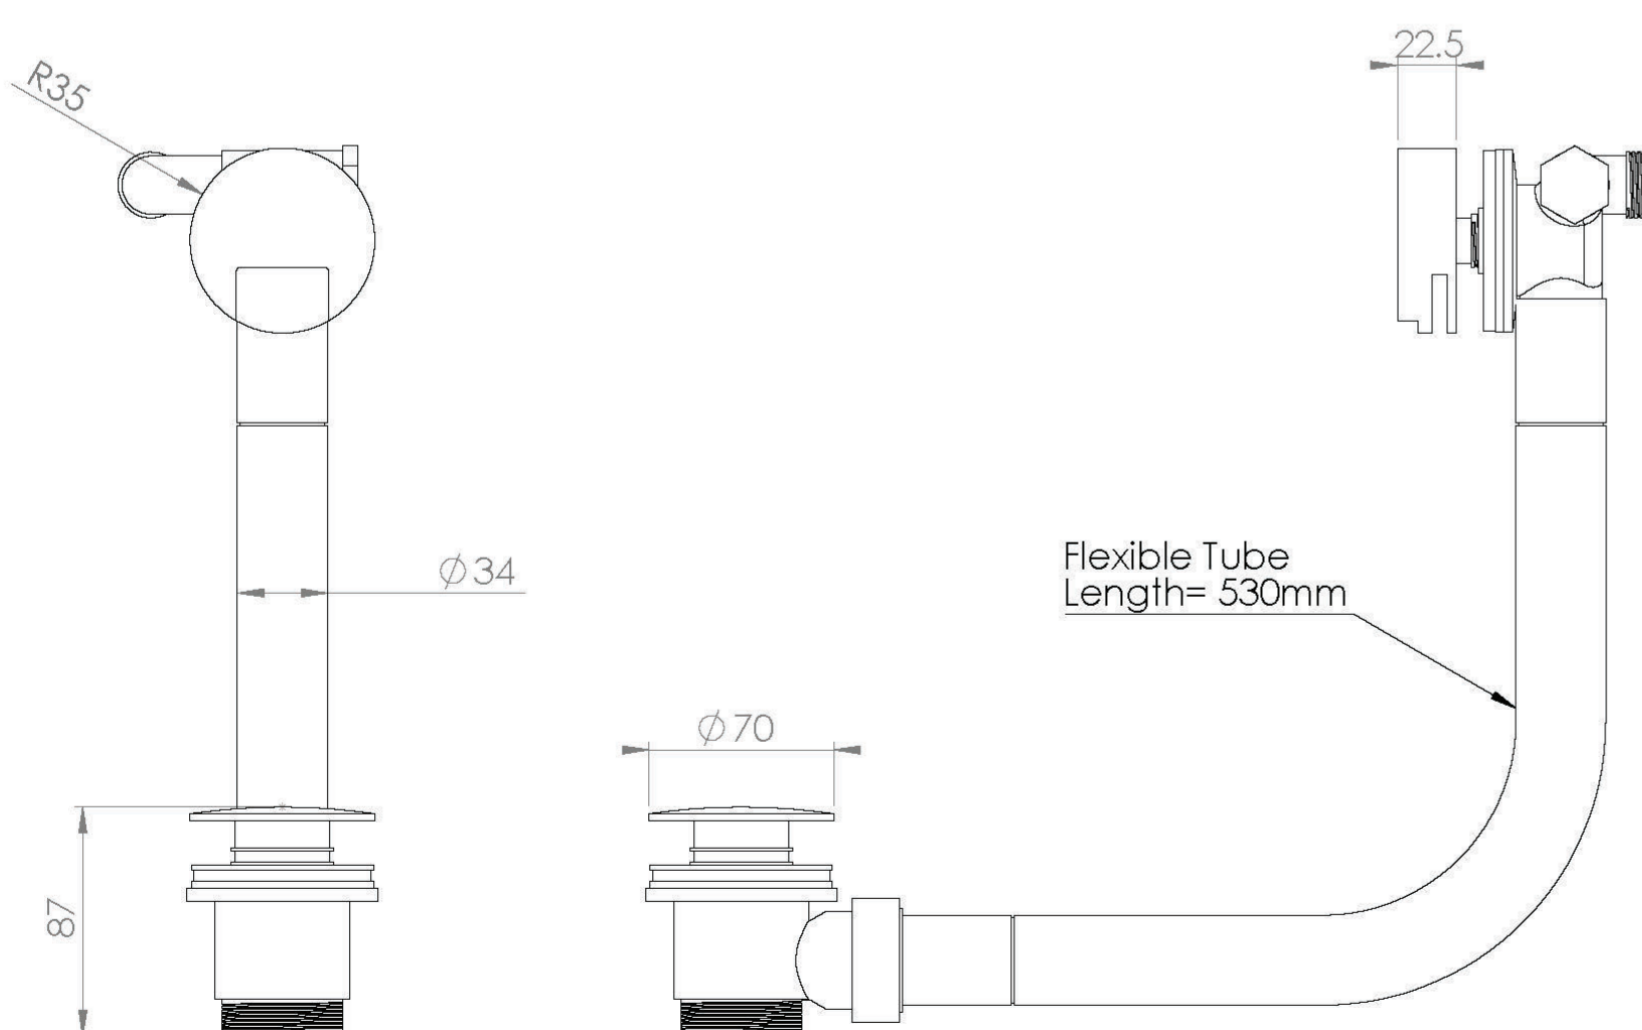

COS BATH FILLER, OVERFLOW & CLICKER WASTE - MATTE BLACK

Product Code: CO099.MB

PRODUCT INFORMATION

Finish:	Matte Black (Electroplated)
Weight	1.54kg
Material	Brass

DESCRIPTION

The COS collection was designed to create brassware that was both modern and classic to suit any style of bathroom.

This COS bath filler with a clicker waste & overflow in matte black is a great option for your built-in bath as it combines a filler, waste and overflow in just one product.

Pair it with one of our built-in baths and a COS concealed thermostatic shower valve to operate it.

TECHNICAL DRAWING

FLOW RATE

- 0.1 Bar - Flowrate: 3.7 l/min
- 0.5 Bar - Flowrate: 8.9 l/min
- 1 Bar - Flowrate: 13.4 l/min
- 3 Bar - Flowrate: 23.7 l/min