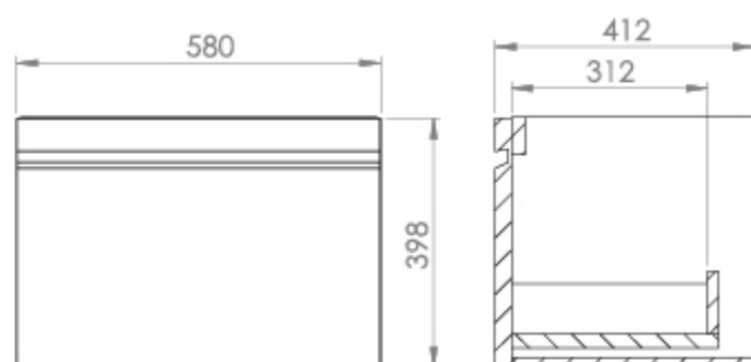

TECHNICAL DRAWING