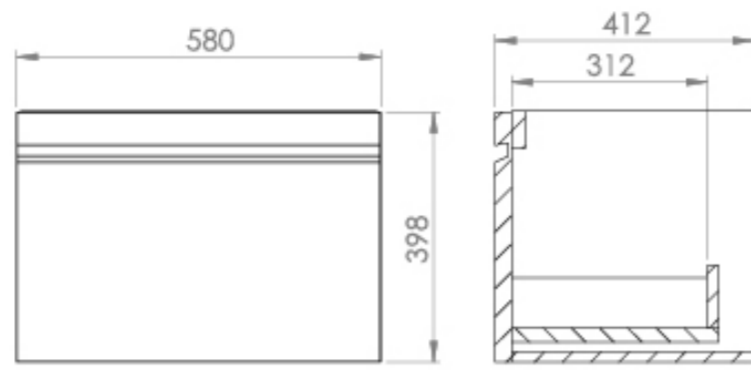

TECHNICAL DRAWING

Saneux reserves the right to alter the specifications and product range without prior notice. Dimensions are given as a guide only. Dimensions should not be used for surrounding furniture, fixtures and fittings until the product is on site.

<https://saneux.com/products/matteo-60cm-1-drawer-wall-mounted-unit-matte-fiord>