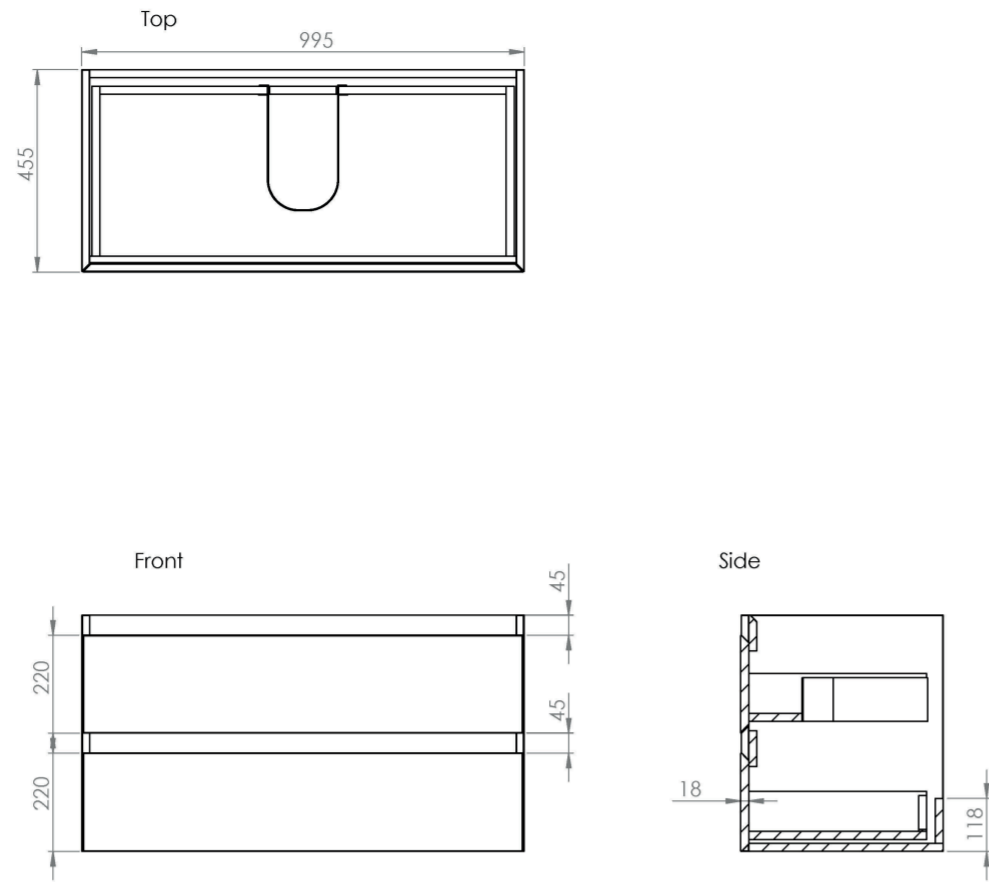

UNI 100CM 2 DRAWER WALL MOUNTED UNIT - MATTE WHITE

Product Code: UNI100W2.MW

PRODUCT INFORMATION

Finish:	Matte White
Height:	530mm
Width:	995mm
Depth:	455mm
Material	MDF, MFC
Weight	36kg
Guarantee	5 years
Configuration	2 Drawer
Drawer Type	Soft close
Compatible Basin(s)	UN100B.0TH, UN100B
Compatible Countertop(s)	UN100T.C, UN100T.MA, UN100T.EO, UN100T.MW, UN100T.MC
Other Features	Easy installation Quick release drawers Saneux branded drawer covers

The 100cm 2 drawer wall mounted unit has plenty of storage space, and the finer detail of soft closing drawers prevents slamming. Opt for the matte white finish which will suit any bathroom colour scheme, and pair it with either a UNI countertop or UNI 100cm slim profile basin.

*Basin to be purchased separately

Compatible basins: UN100B, UN100B.0TH

TECHNICAL DRAWING

Saneux reserves the right to alter the specifications and product range without prior notice. Dimensions are given as a guide only. Dimensions should not be used for surrounding furniture, fixtures and fittings until the product is on site.