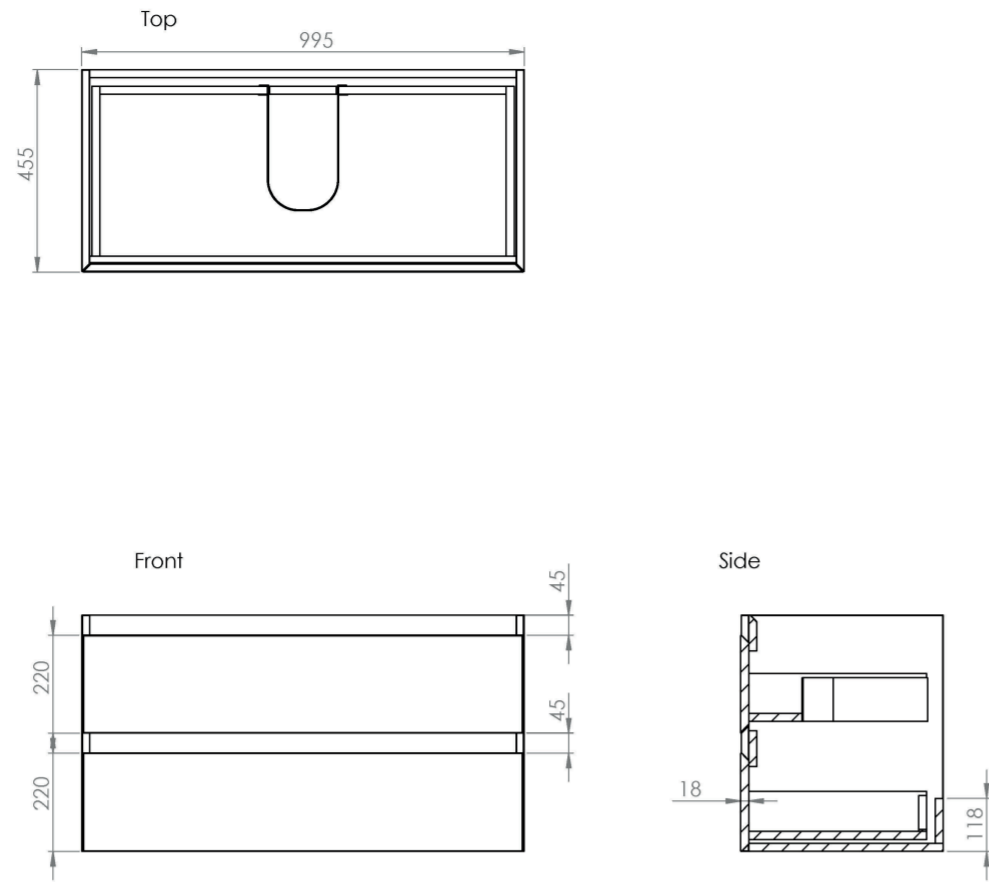

UNI 100CM 2 DRAWER WALL MOUNTED UNIT - MATTE WHITE

Product Code: UNI100W2.MW

PRODUCT INFORMATION

Finish:	Matte White
Height:	530mm
Width:	995mm
Depth:	455mm
Material	MDF, MFC
Weight	36kg
Guarantee	5 years
Configuration	2 Drawer
Drawer Type	Soft close
Compatible Basin(s)	UNI100B.0TH, UNI100B
Compatible Countertop(s)	UNI100T.C, UNI100T.MA, UNI100T.EO, UNI100T.MW, UNI100T.MC
Other Features	Easy installation Quick release drawers Saneux branded drawer covers

The 100cm 2 drawer wall mounted unit has plenty of storage space, and the finer detail of soft closing drawers prevents slamming. Opt for the matte white finish which will suit any bathroom colour scheme, and pair it with either a UNI countertop or UNI 100cm slim profile basin.

*Basin to be purchased separately

Compatible basins: UNI100B, UNI100B.0TH

TECHNICAL DRAWING

Saneux reserves the right to alter the specifications and product range without prior notice. Dimensions are given as a guide only. Dimensions should not be used for surrounding furniture, fixtures and fittings until the product is on site.