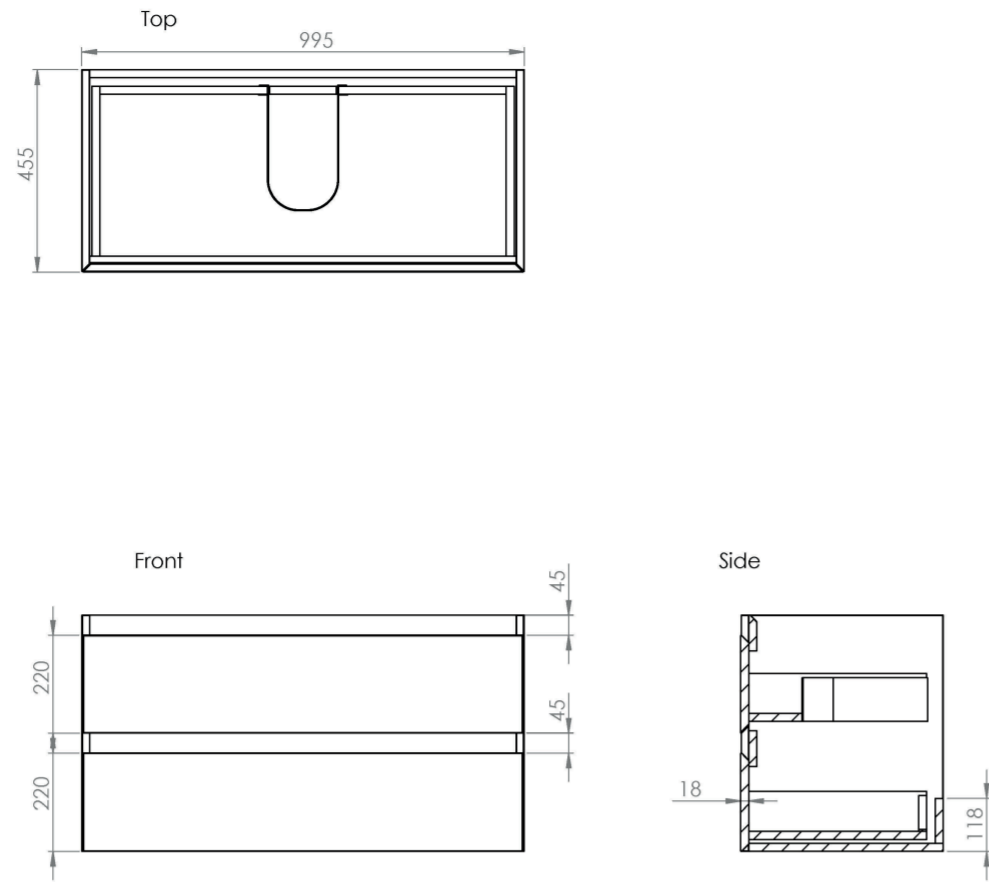

TECHNICAL DRAWING

Saneux reserves the right to alter the specifications and product range without prior notice. Dimensions are given as a guide only. Dimensions should not be used for surrounding furniture, fixtures and fittings until the product is on site.

<https://saneux.com/products/uni-100cm-2-drawer-wall-mounted-unit-english-oak-1>