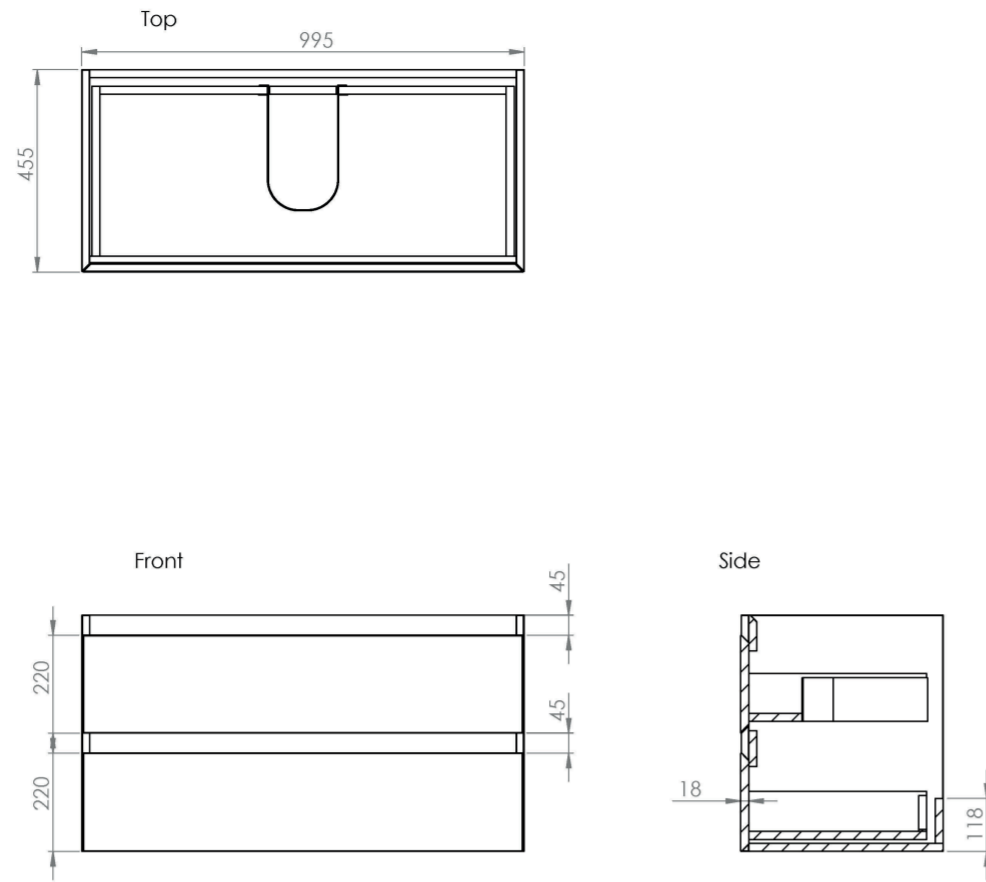

UNI 100CM 2 DRAWER WALL MOUNTED UNIT - ENGLISH OAK

Product Code: UNI100W2.EO

PRODUCT INFORMATION

Finish:	English Oak
Height:	530mm
Width:	995mm
Depth:	455mm
Material	MDF, MFC
Weight	36kg
Guarantee	5 years
Configuration	2 Drawer
Drawer Type	Soft close
Compatible Basin(s)	UNI100B.0TH, UNI100B
Compatible Countertop(s)	UNI100T.C, UNI100T.MA, UNI100T.EO, UNI100T.MW, UNI100T.MC
Other Features	Easy installation Quick release drawers Saneux branded drawer covers

The 100cm 2 drawer wall mounted unit has plenty of storage space, and the finer detail of soft closing drawers prevents slamming. Opt for the English oak finish to bring a natural element into your bathroom, and pair it with either a UNI countertop or UNI 100cm slim profile basin.

*Basin to be purchased separately

Compatible basins: UNI100B, UNI100B.0TH

TECHNICAL DRAWING

Saneux reserves the right to alter the specifications and product range without prior notice. Dimensions are given as a guide only. Dimensions should not be used for surrounding furniture, fixtures and fittings until the product is on site.