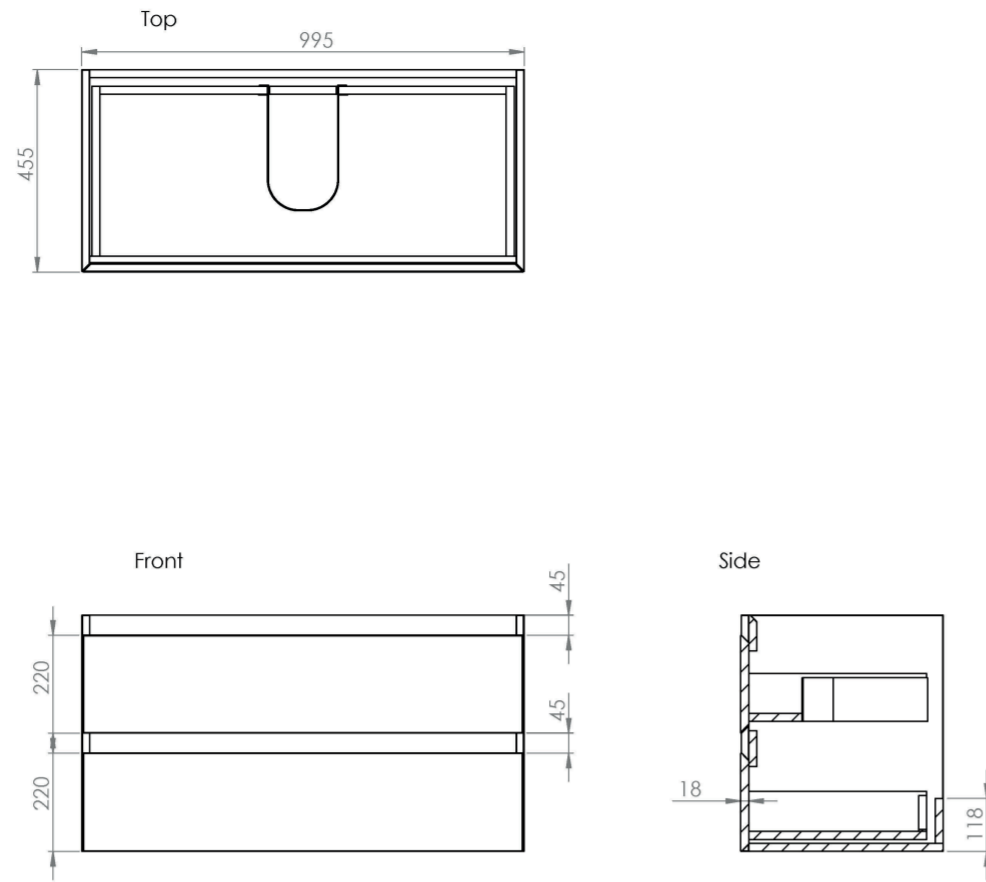

UNI 100CM 2 DRAWER WALL MOUNTED UNIT - ENGLISH OAK

Product Code: UNI100W2.EO

PRODUCT INFORMATION

Finish:	English Oak
Height:	530mm
Width:	995mm
Depth:	455mm
Material	MDF, MFC
Weight	36kg
Guarantee	5 years
Configuration	2 Drawer
Drawer Type	Soft close
Compatible Basin(s)	UN100B.0TH, UN100B
Compatible Countertop(s)	UN100T.C, UN100T.MA, UN100T.EO, UN100T.MW, UN100T.MC
Other Features	Easy installation Quick release drawers Saneux branded drawer covers

The 100cm 2 drawer wall mounted unit has plenty of storage space, and the finer detail of soft closing drawers prevents slamming. Opt for the English oak finish to bring a natural element into your bathroom, and pair it with either a UNI countertop or UNI 100cm slim profile basin.

*Basin to be purchased separately

Compatible basins: UN100B, UN100B.0TH

TECHNICAL DRAWING

Saneux reserves the right to alter the specifications and product range without prior notice. Dimensions are given as a guide only. Dimensions should not be used for surrounding furniture, fixtures and fittings until the product is on site.