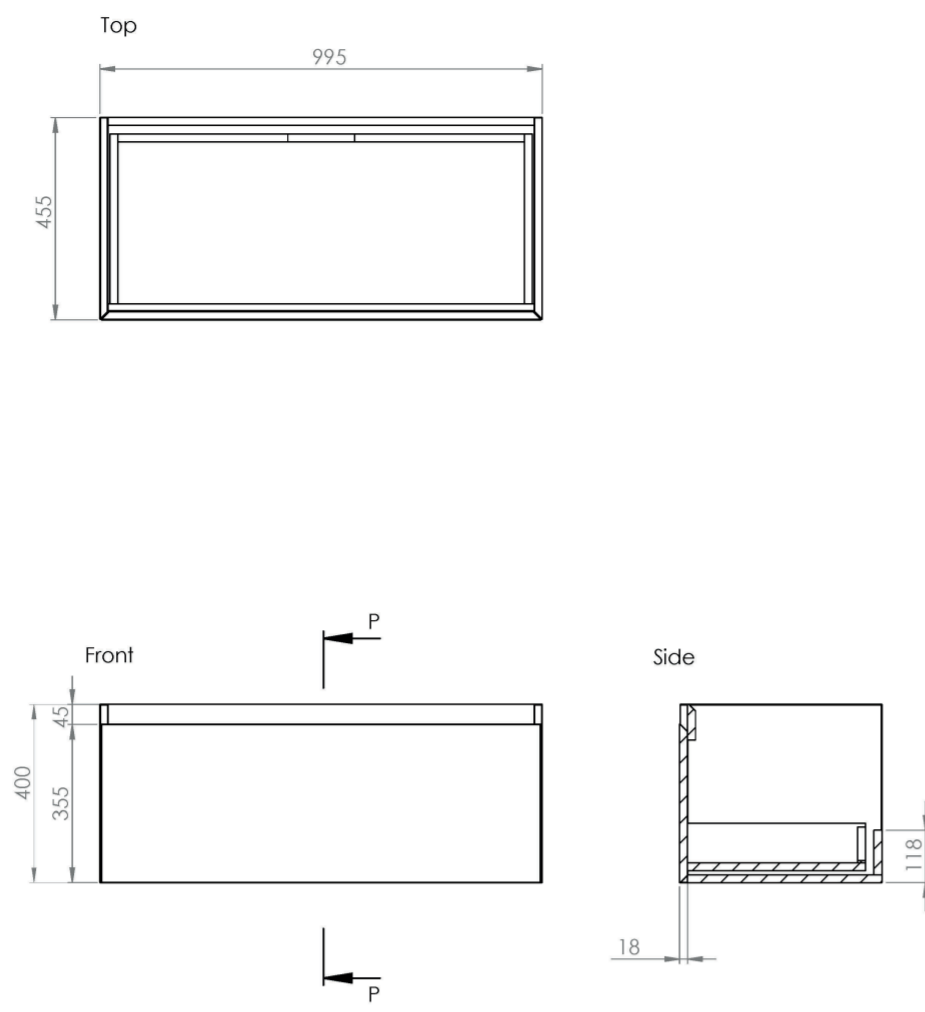

UNI 100CM 1 DRAWER WALL MOUNTED UNIT - MATTE WHITE

Product Code: UNI100W1.MW

PRODUCT INFORMATION

Finish:	Matte White
Height:	400mm
Width:	995mm
Depth:	455mm
Material	MDF, MFC
Weight	29kg
Guarantee	5 years
Configuration	1 Drawer
Drawer Type	Soft close
Compatible Basin(s)	UN100B.0TH, UN100B
Compatible Countertop(s)	UN100T.C, UN100T.MA, UN100T.EO, UN100T.MW, UN100T.MC
Other Features	Easy installation Quick release drawers Saneux branded drawer covers

The 100cm 1 drawer wall mounted unit has plenty of storage space, and the finer detail of a soft closing drawer prevents slamming. Opt for the matte white finish which will suit any bathroom colour scheme, and pair it with either a UNI countertop or UNI 100cm slim profile basin.

*Basin to be purchased separately

Compatible basins: UN100B, UN100B.0TH

TECHNICAL DRAWING

Saneux reserves the right to alter the specifications and product range without prior notice. Dimensions are given as a guide only. Dimensions should not be used for surrounding furniture, fixtures and fittings until the product is on site.