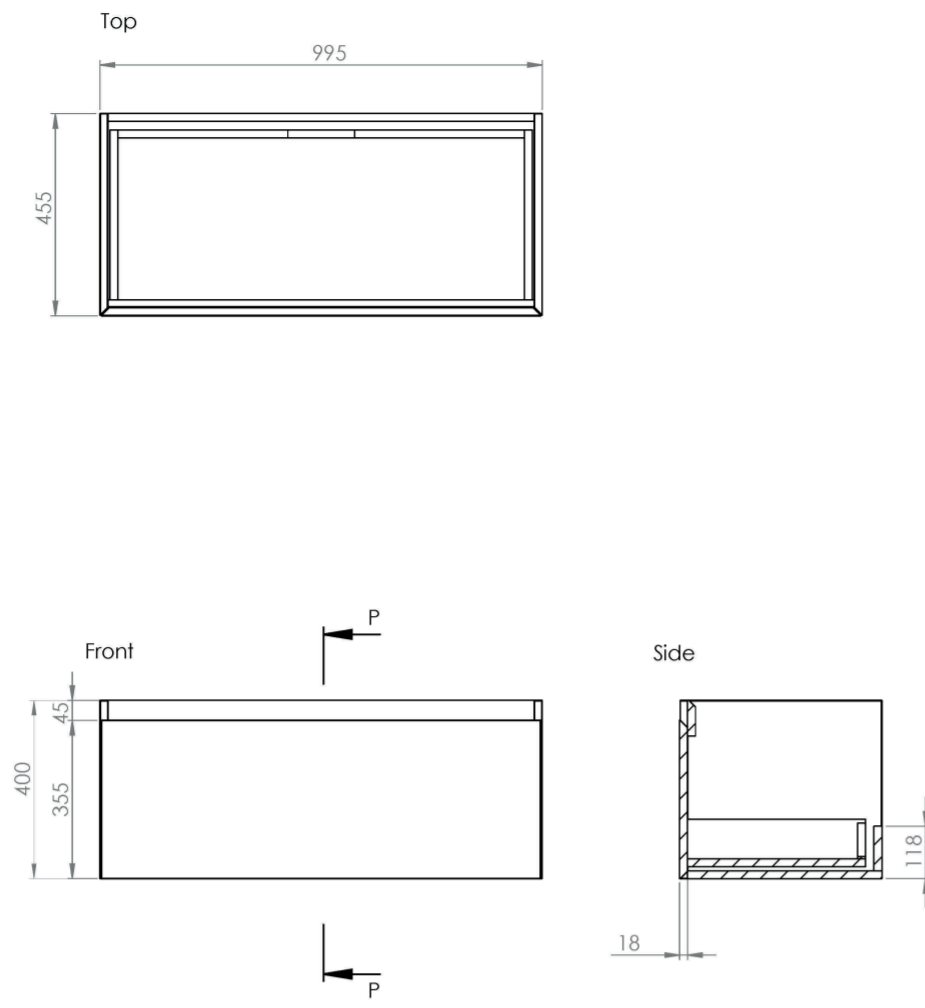

TECHNICAL DRAWING

Saneux reserves the right to alter the specifications and product range without prior notice. Dimensions are given as a guide only. Dimensions should not be used for surrounding furniture, fixtures and fittings until the product is on site.

<https://saneux.com/products/uni-100cm-1-drawer-wall-mounted-unit-matte-white-1>