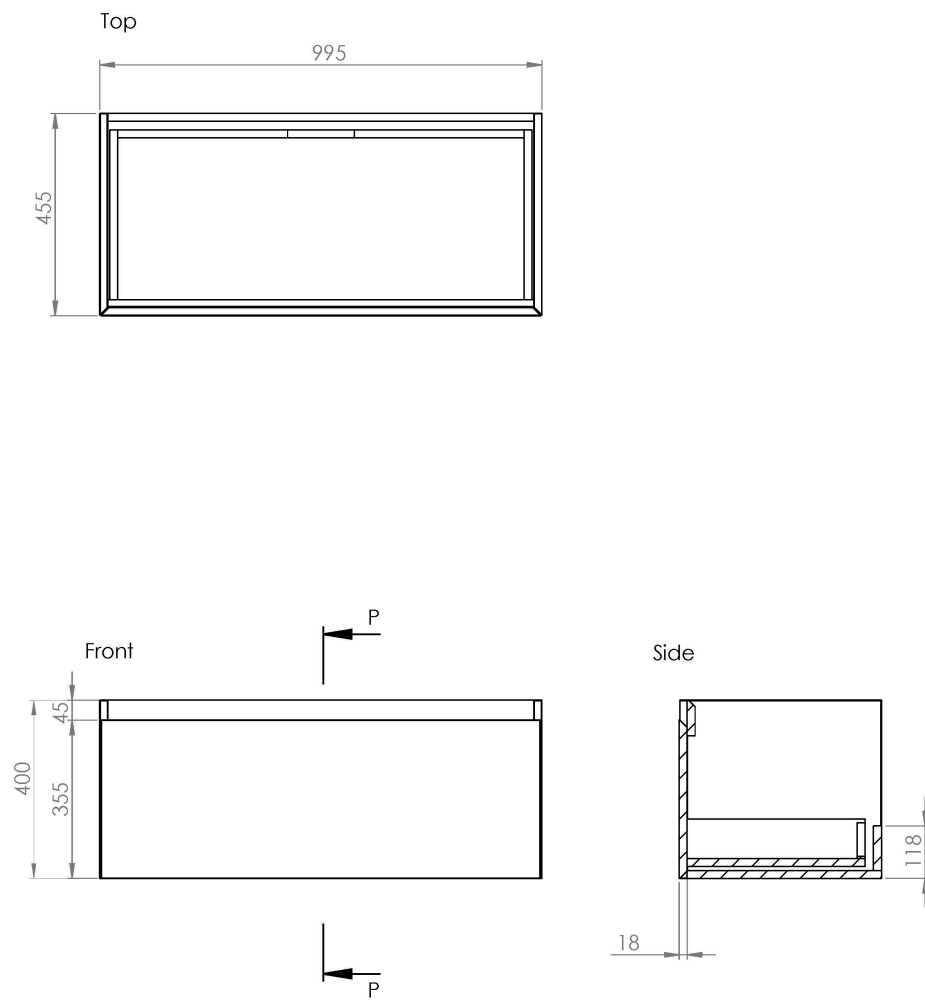

UNI 100CM 1 DRAWER WALL MOUNTED UNIT - MATTE WHITE

Product Code: UNI100W1.MW

PRODUCT INFORMATION

Finish:	Matte White
Height:	400mm
Width:	995mm
Depth:	455mm
Material	MDF, MFC
Weight	29kg
Guarantee	5 years
Configuration	1 Drawer
Drawer Type	Soft close
Compatible Basin(s)	UN100B.0TH, UN100B
Compatible Countertop(s)	UN100T.C, UN100T.MA, UN100T.EO, UN100T.MW, UN100T.MC
Other Features	Easy installation Quick release drawers Saneux branded drawer covers

The 100cm 1 drawer wall mounted unit has plenty of storage space, and the finer detail of a soft closing drawer prevents slamming. Opt for the matte white finish which will suit any bathroom colour scheme, and pair it with either a UNI countertop or UNI 100cm slim profile basin.

*Basin to be purchased separately

Compatible basins: UN100B, UN100B.0TH

TECHNICAL DRAWING

Saneux reserves the right to alter the specifications and product range without prior notice. Dimensions are given as a guide only. Dimensions should not be used for surrounding furniture, fixtures and fittings until the product is on site.