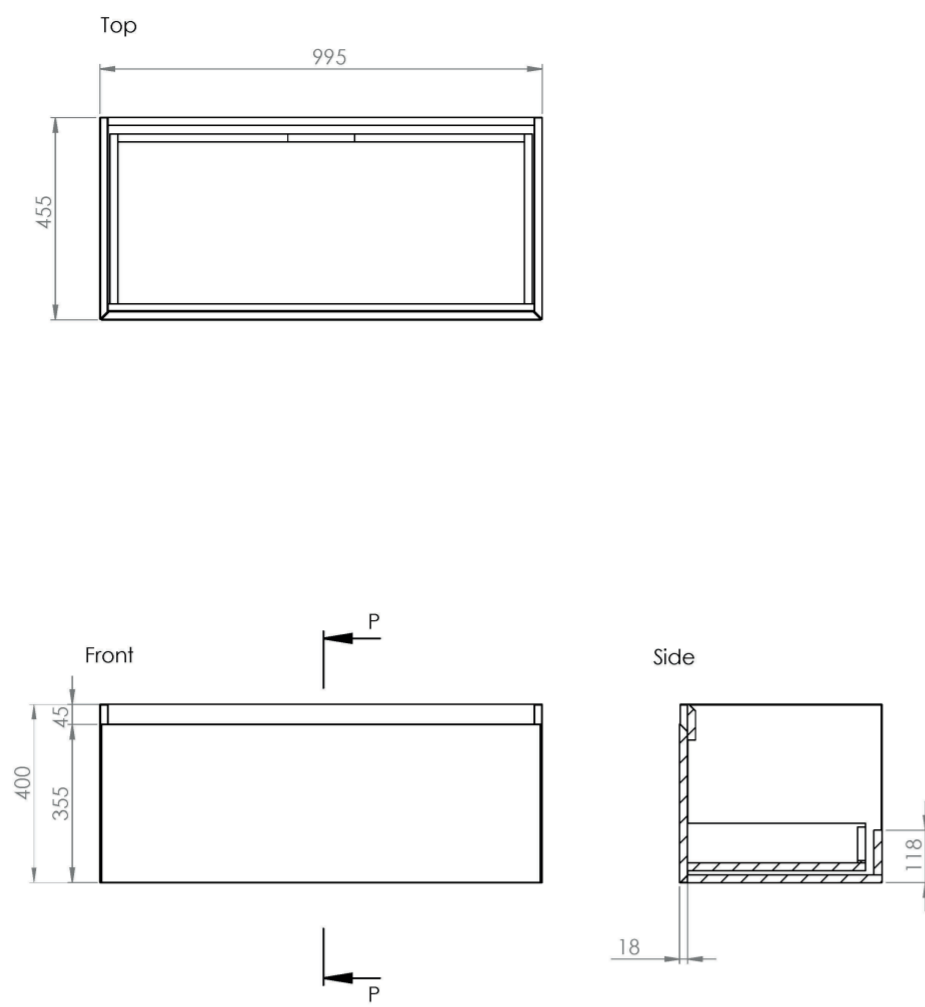

UNI 100CM 1 DRAWER WALL MOUNTED UNIT - ENGLISH OAK

Product Code: UNI100W1.EO

PRODUCT INFORMATION

Finish:	English Oak
Height:	400mm
Width:	995mm
Depth:	455mm
Material	MDF, MFC
Weight	29kg
Guarantee	5 years
Configuration	1 Drawer
Drawer Type	Soft close
Compatible Basin(s)	UN100B.0TH, UN100B
Compatible Countertop(s)	UN100T.C, UN100T.MA, UN100T.EO, UN100T.MW, UN100T.MC
Other Features	Easy installation Quick release drawers Saneux branded drawer covers

The 100cm 1 drawer wall mounted unit has plenty of storage space, and the finer detail of a soft closing drawer prevents slamming. Opt for the English oak finish to bring a natural element into your bathroom, and pair it with either a UNI countertop or UNI 100cm slim profile basin.

*Basin to be purchased separately

Compatible basins: UN100B, UN100B.0TH

TECHNICAL DRAWING

Saneux reserves the right to alter the specifications and product range without prior notice. Dimensions are given as a guide only. Dimensions should not be used for surrounding furniture, fixtures and fittings until the product is on site.