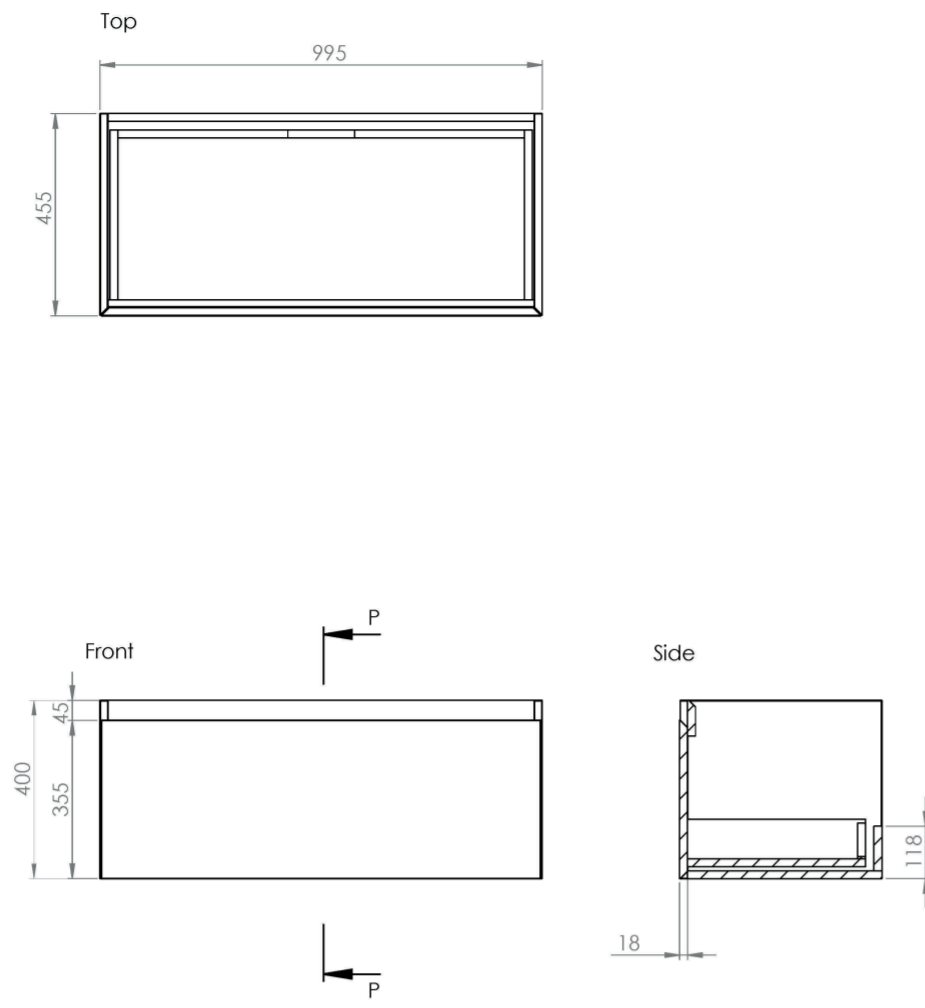

UNI 100CM 1 DRAWER WALL MOUNTED UNIT - ENGLISH OAK

Product Code: UNI100W1.EO

PRODUCT INFORMATION

Finish:	English Oak
Height:	400mm
Width:	995mm
Depth:	455mm
Material	MDF, MFC
Weight	29kg
Guarantee	5 years
Configuration	1 Drawer
Drawer Type	Soft close
Compatible Basin(s)	UN100B.0TH, UN100B
Compatible Countertop(s)	UN100T.C, UN100T.MA, UN100T.EO, UN100T.MW, UN100T.MC
Other Features	Easy installation Quick release drawers Saneux branded drawer covers

The 100cm 1 drawer wall mounted unit has plenty of storage space, and the finer detail of a soft closing drawer prevents slamming. Opt for the English oak finish to bring a natural element into your bathroom, and pair it with either a UNI countertop or UNI 100cm slim profile basin.

*Basin to be purchased separately

Compatible basins: UN100B, UN100B.0TH

TECHNICAL DRAWING

Saneux reserves the right to alter the specifications and product range without prior notice. Dimensions are given as a guide only. Dimensions should not be used for surrounding furniture, fixtures and fittings until the product is on site.