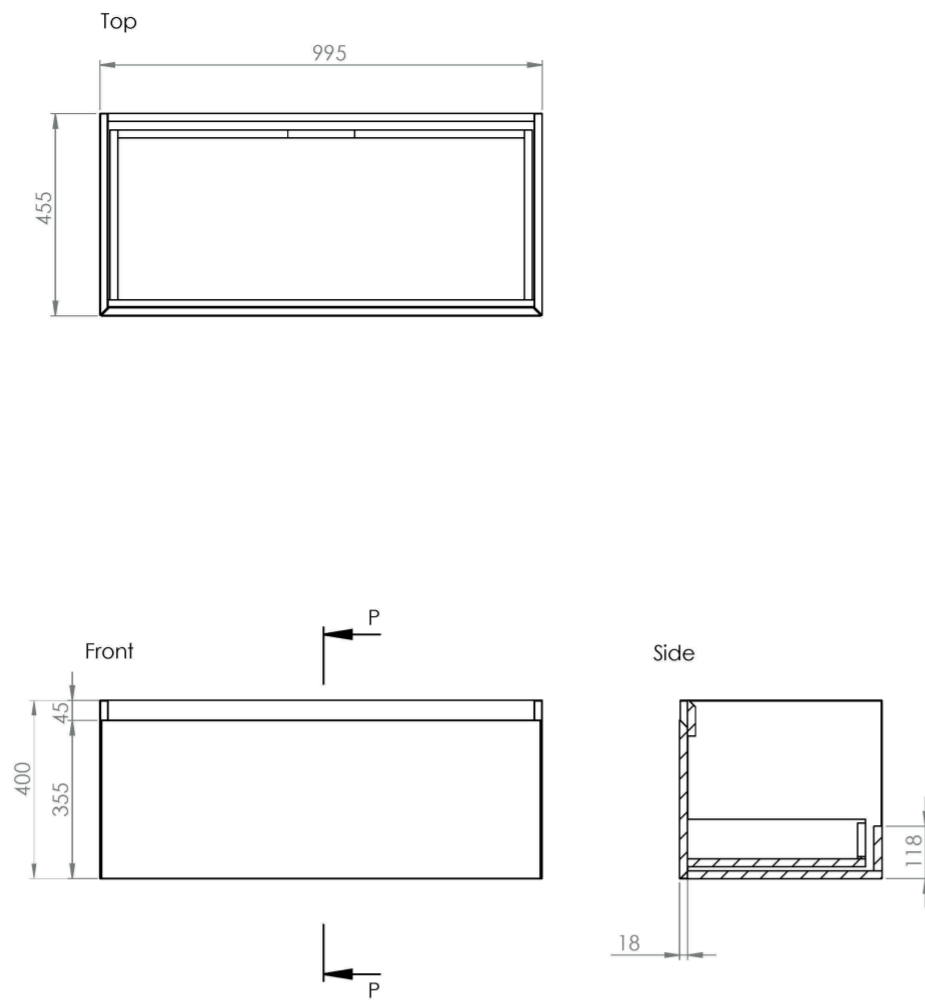

TECHNICAL DRAWING

Saneux reserves the right to alter the specifications and product range without prior notice. Dimensions are given as a guide only. Dimensions should not be used for surrounding furniture, fixtures and fittings until the product is on site.

<https://saneux.com/products/uni-100cm-1-drawer-wall-mounted-unit-english-oak-1>