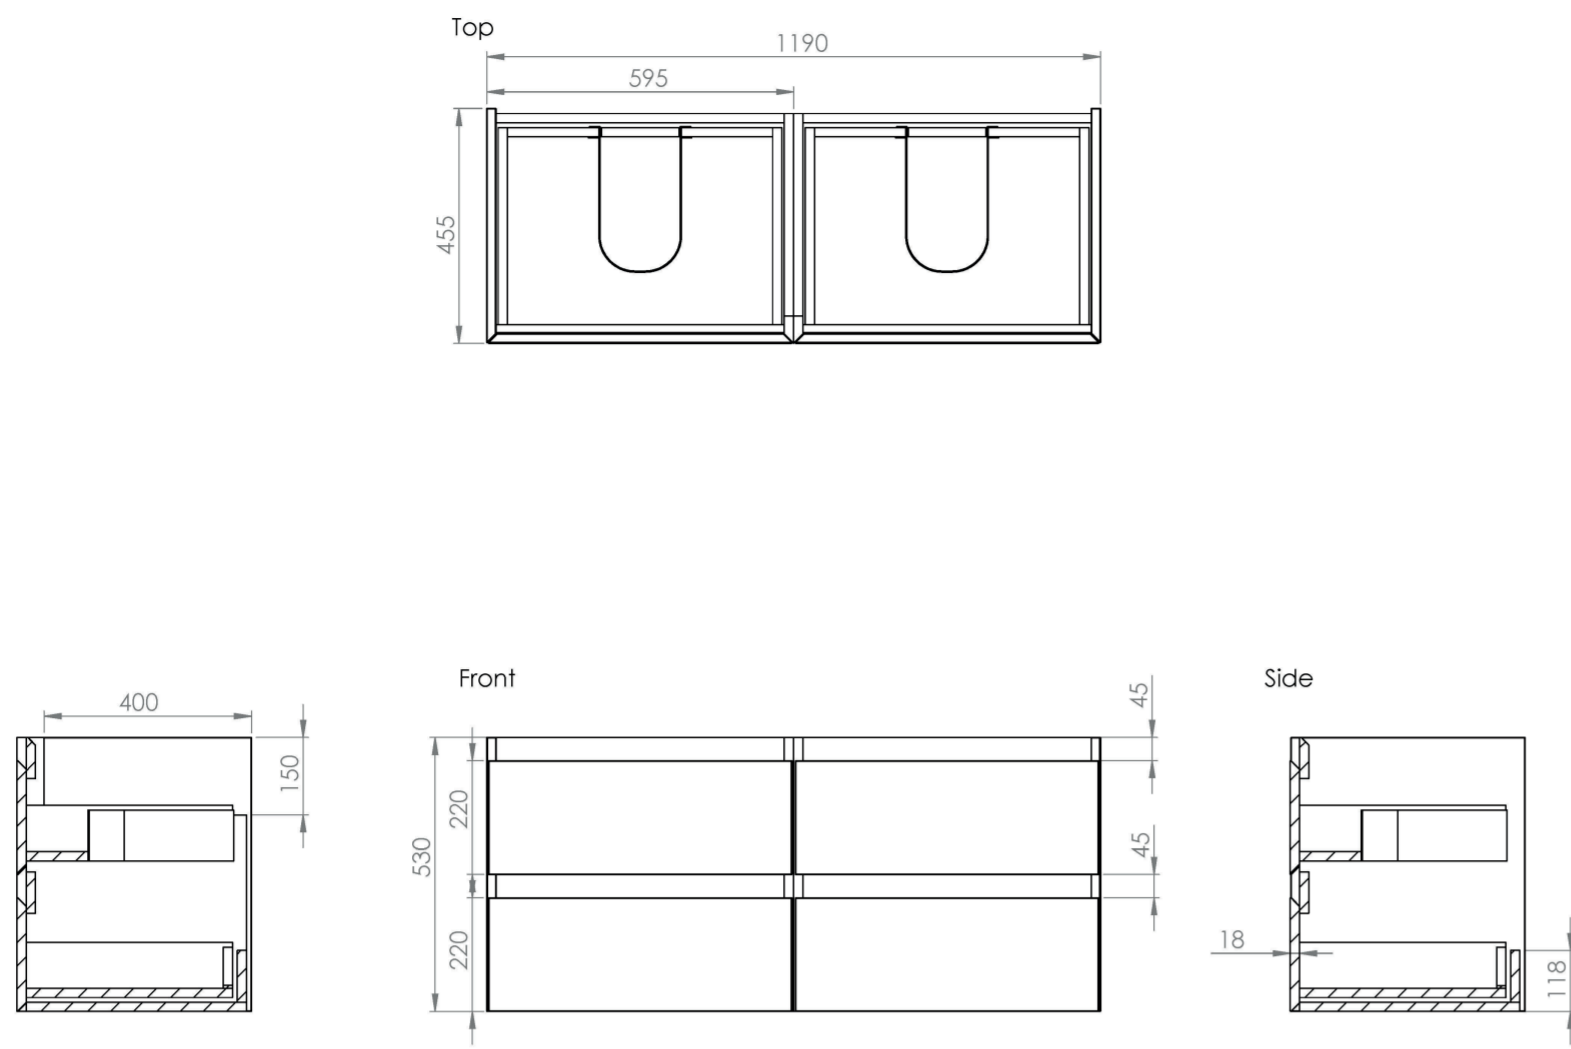

TECHNICAL DRAWING

Saneux reserves the right to alter the specifications and product range without prior notice. Dimensions are given as a guide only. Dimensions should not be used for surrounding furniture, fixtures and fittings until the product is on site.

<https://saneux.com/products/uni-120cm-4-drawer-wall-mounted-unit-matte-anthracite>