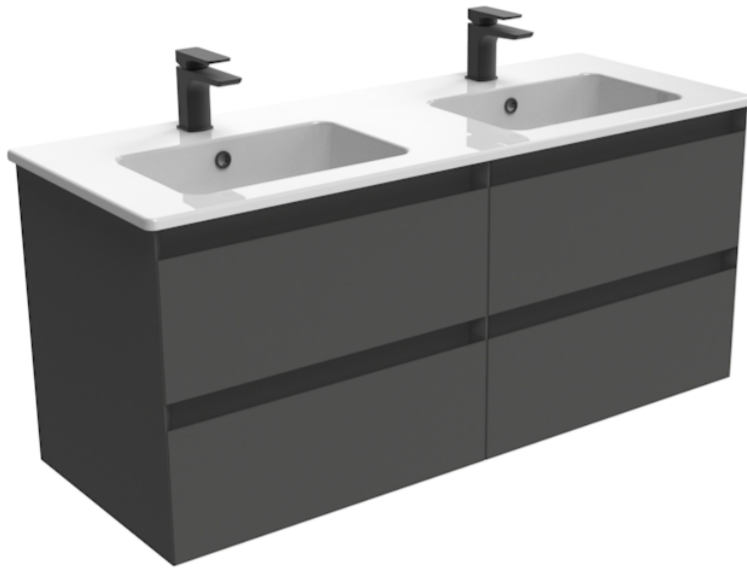

UNI 120CM 4 DRAWER WALL MOUNTED UNIT - MATTE ANTHRACITE

Product Code: UNI120W4.MA

PRODUCT INFORMATION

Finish:	Matte Anthracite
Height:	530mm
Width:	1190mm
Depth:	455mm
Material	MDF, MFC
Weight	55kg
Guarantee	5 years
Configuration	4 Drawer
Drawer Type	Soft close
Compatible Basin(s)	UNI20B, UNI20B.0TH
Compatible Countertop(s)	UNI20T.C, UNI20T.MA, UNI20T.MW, UNI20T.EO, UNI20T.MC
Other Features	Easy installation Quick release drawers Saneux branded drawer covers

DESCRIPTION

We've kept the UNI collection at a low profile - quite literally. It carries a vast range of slim profile basins with handle-less drawer units to help you to create a contemporary bathroom.

The 120cm 4 drawer wall mounted unit has endless amounts of storage space, and the finer detail of soft closing drawers prevents slamming. Opt for the matte anthracite finish to add more depth to your design, and pair it with either a UNI countertop or UNI 120cm slim profile basin with 2 bowls.

<https://saneux.com/products/uni-120cm-4-drawer-wall-mounted-unit-matte-anthracite>