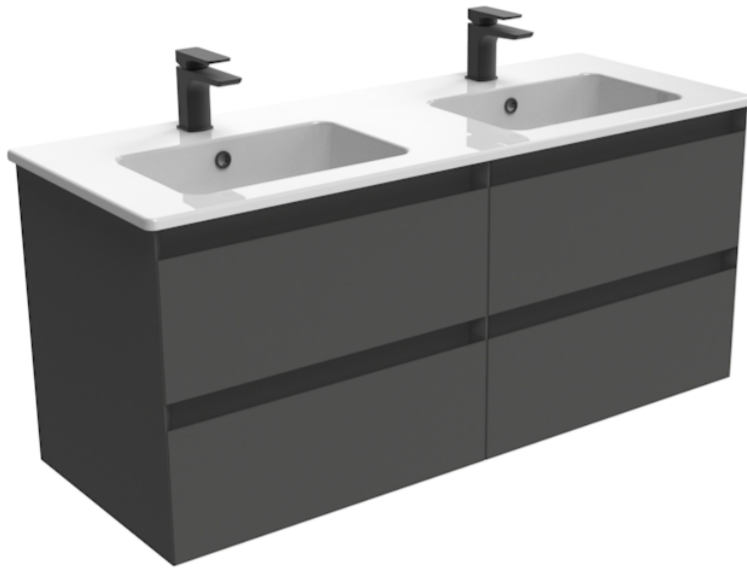

# UNI 120CM 4 DRAWER WALL MOUNTED UNIT - MATTE ANTHRACITE

**Product Code:** UNI120W4.MA

## PRODUCT INFORMATION

<b>Finish:</b>	Matte Anthracite
<b>Height:</b>	530mm
<b>Width:</b>	1190mm
<b>Depth:</b>	455mm
<b>Material</b>	MDF, MFC
<b>Weight</b>	55kg
<b>Guarantee</b>	5 years
<b>Configuration</b>	4 Drawer
<b>Drawer Type</b>	Soft close
<b>Compatible Basin(s)</b>	UNI20B, UNI20B.0TH
<b>Compatible Countertop(s)</b>	UNI20T.C, UNI20T.MA, UNI20T.MW, UNI20T.EO, UNI20T.MC
<b>Other Features</b>	Easy installation Quick release drawers Saneux branded drawer covers

## DESCRIPTION

We've kept the UNI collection at a low profile - quite literally. It carries a vast range of slim profile basins with handle-less drawer units to help you to create a contemporary bathroom.

The 120cm 4 drawer wall mounted unit has endless amounts of storage space, and the finer detail of soft closing drawers prevents slamming. Opt for the matte anthracite finish to add more depth to your design, and pair it with either a UNI countertop or UNI 120cm slim profile basin with 2 bowls.