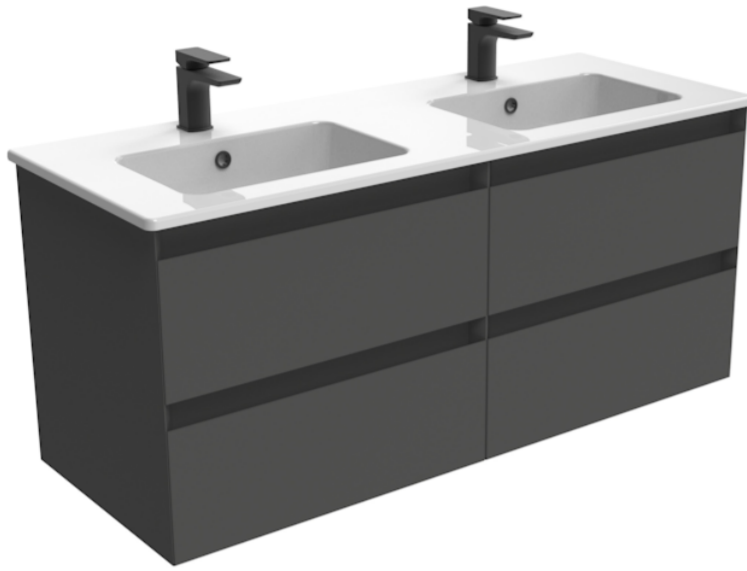

UNI 120CM 4 DRAWER WALL MOUNTED UNIT - MATTE ANTHRACITE

Product Code: UNI120W4.MA

PRODUCT INFORMATION

Finish:	Matte Anthracite
Height:	530mm
Width:	1190mm
Depth:	455mm
Material	MDF, MFC
Weight	55kg
Guarantee	5 years
Configuration	4 Drawer
Drawer Type	Soft close
Compatible Basin(s)	UNI20B, UNI20B.0TH
Compatible Countertop(s)	UNI20T.C, UNI20T.MA, UNI20T.MW, UNI20T.EO, UNI20T.MC
Other Features	Easy installation Quick release drawers Saneux branded drawer covers

DESCRIPTION

We've kept the UNI collection at a low profile - quite literally. It carries a vast range of slim profile basins with handle-less drawer units to help you to create a contemporary bathroom.

The 120cm 4 drawer wall mounted unit has endless amounts of storage space, and the finer detail of soft closing drawers prevents slamming. Opt for the matte anthracite finish to add more depth to your design, and pair it with either a UNI countertop or UNI 120cm slim profile basin with 2 bowls.

<https://saneux.com/products/uni-120cm-4-drawer-wall-mounted-unit-matte-anthracite>