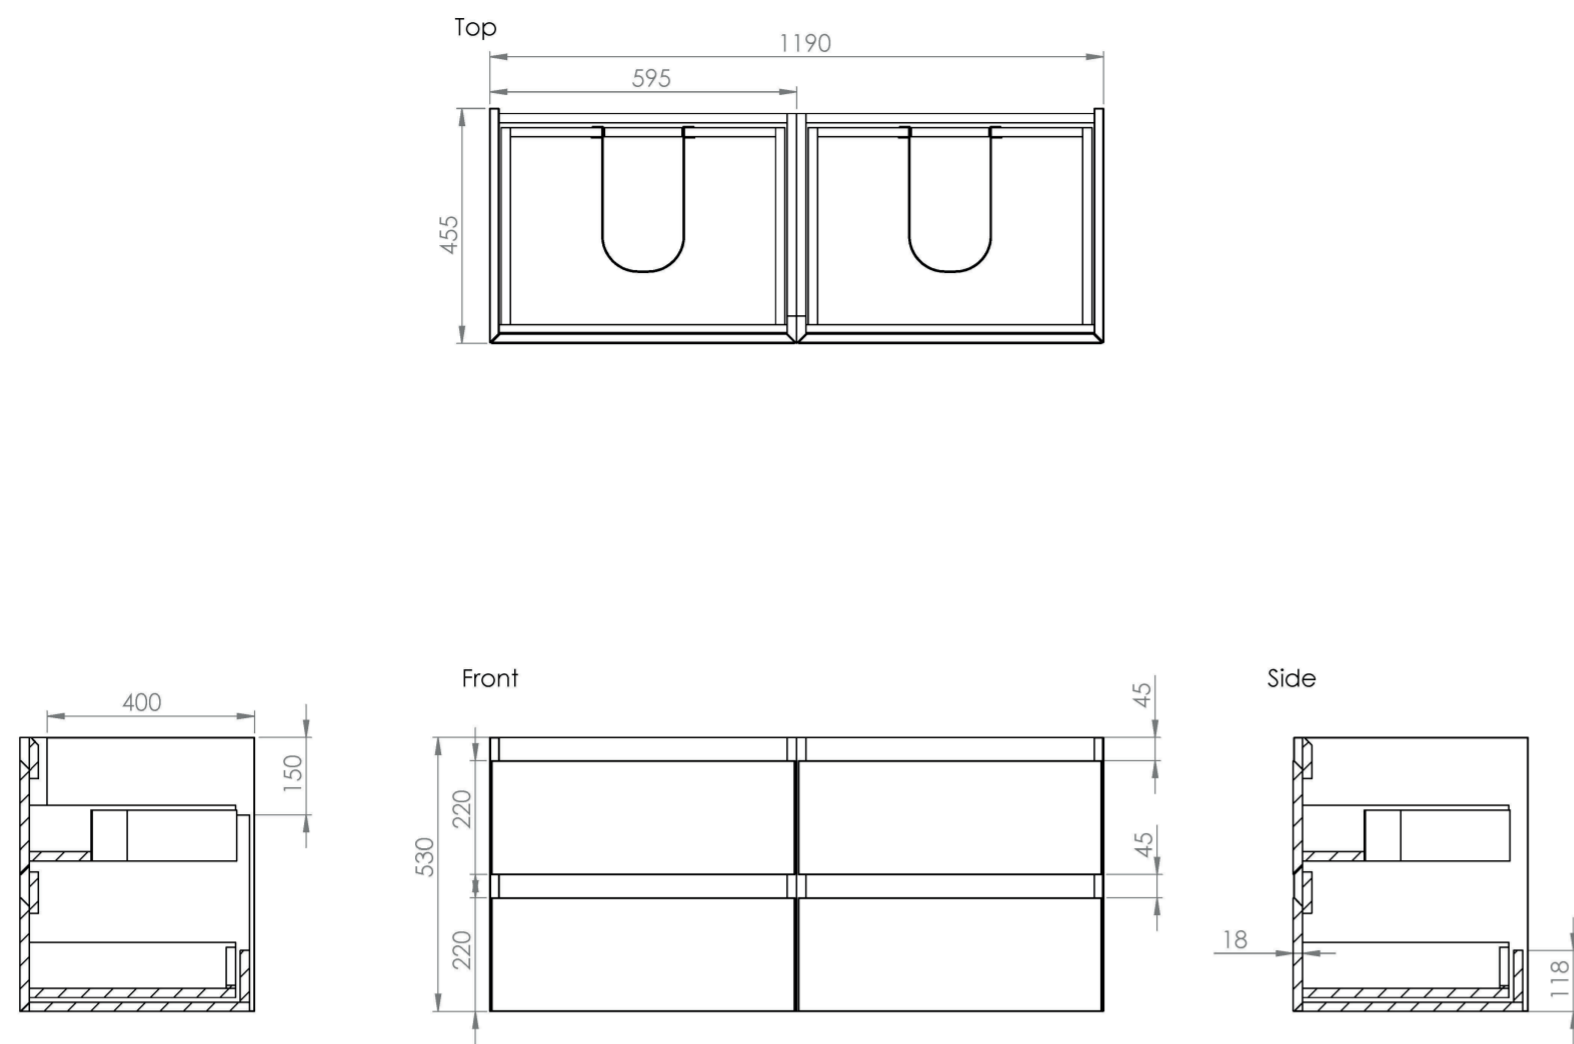

UNI 120CM 4 DRAWER WALL MOUNTED UNIT - MATTE ANTHRACITE

Product Code: UNI120W4.MA

PRODUCT INFORMATION

Finish:	Matte Anthracite
Height:	530mm
Width:	1190mm
Depth:	455mm
Material	MDF, MFC
Weight	55kg
Guarantee	5 years
Configuration	4 Drawer
Drawer Type	Soft close
Compatible Basin(s)	UNI20B, UNI20B.0TH
Compatible Countertop(s)	UNI20T.C, UNI20T.MA, UNI20T.MW, UNI20T.EO, UNI20T.MC
Other Features	Easy installation Quick release drawers Saneux branded drawer covers

The 120cm 4 drawer wall mounted unit has endless amounts of storage space, and the finer detail of soft closing drawers prevents slamming. Opt for the matte anthracite finish to add more depth to your design, and pair it with either a UNI countertop or UNI 120cm slim profile basin with 2 bowls.

*Basin to be purchased separately

Compatible basins: UNI20B, UNI20B.0TH

TECHNICAL DRAWING

Saneux reserves the right to alter the specifications and product range without prior notice. Dimensions are given as a guide only. Dimensions should not be used for surrounding furniture, fixtures and fittings until the product is on site.