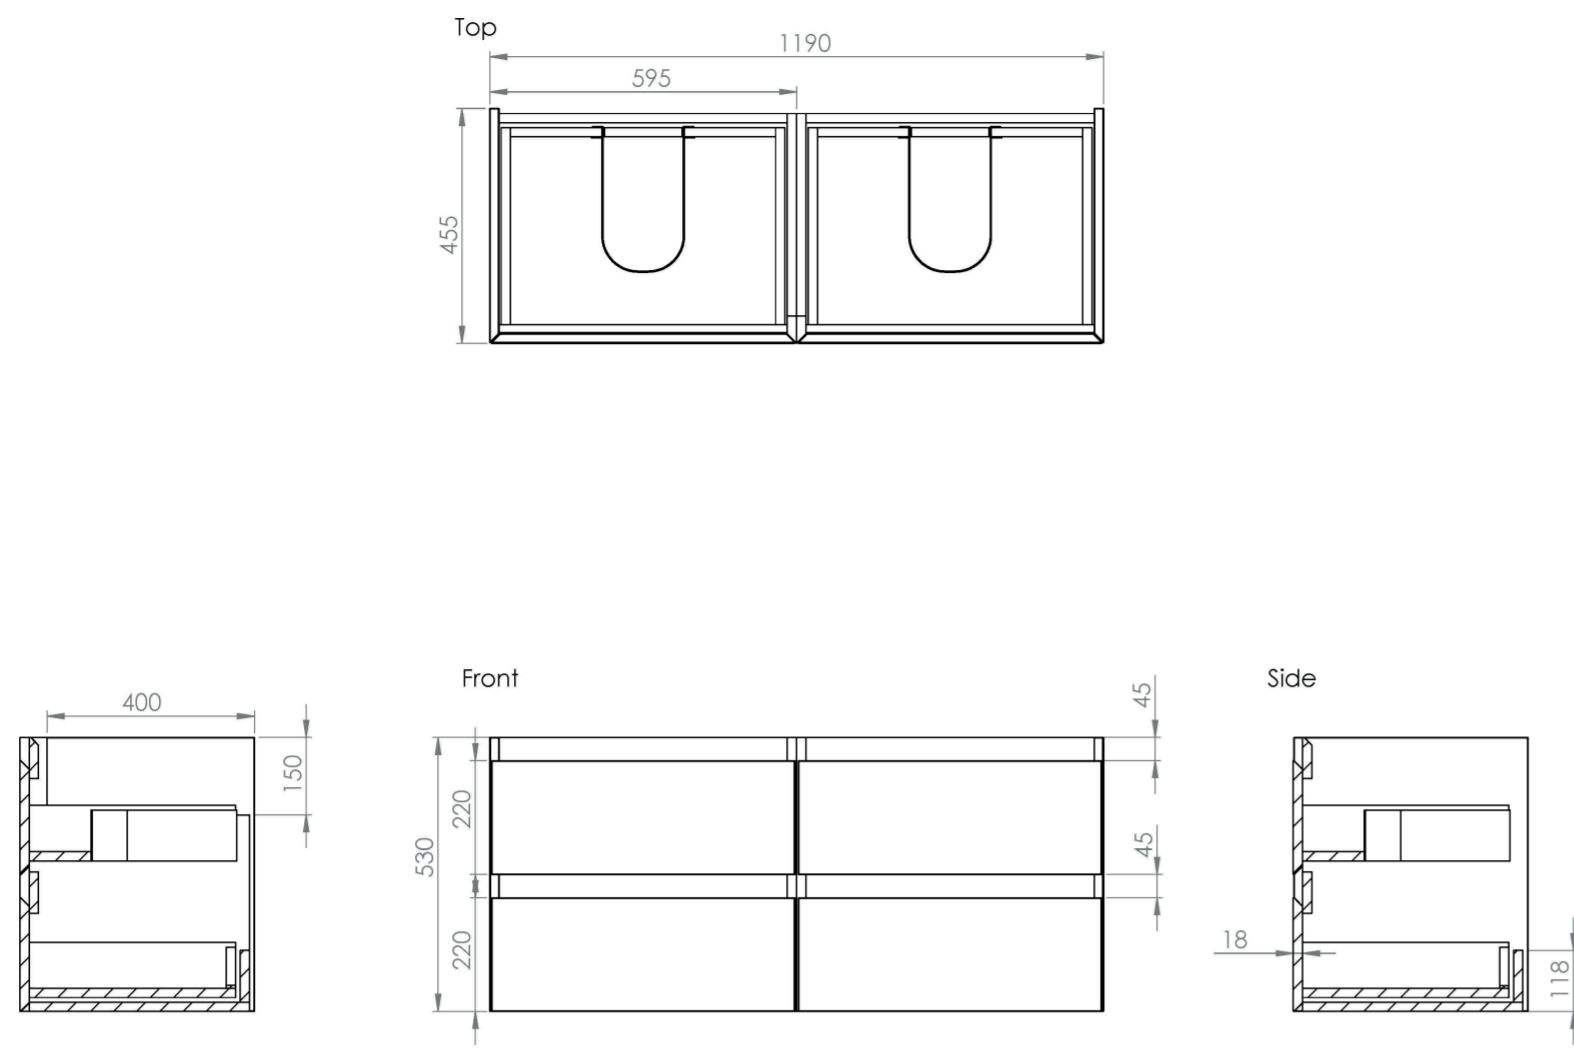

TECHNICAL DRAWING

Saneux reserves the right to alter the specifications and product range without prior notice. Dimensions are given as a guide only. Dimensions should not be used for surrounding furniture, fixtures and fittings until the product is on site.

<https://saneux.com/products/uni-120cm-4-drawer-wall-mounted-unit-matte-anthracite>