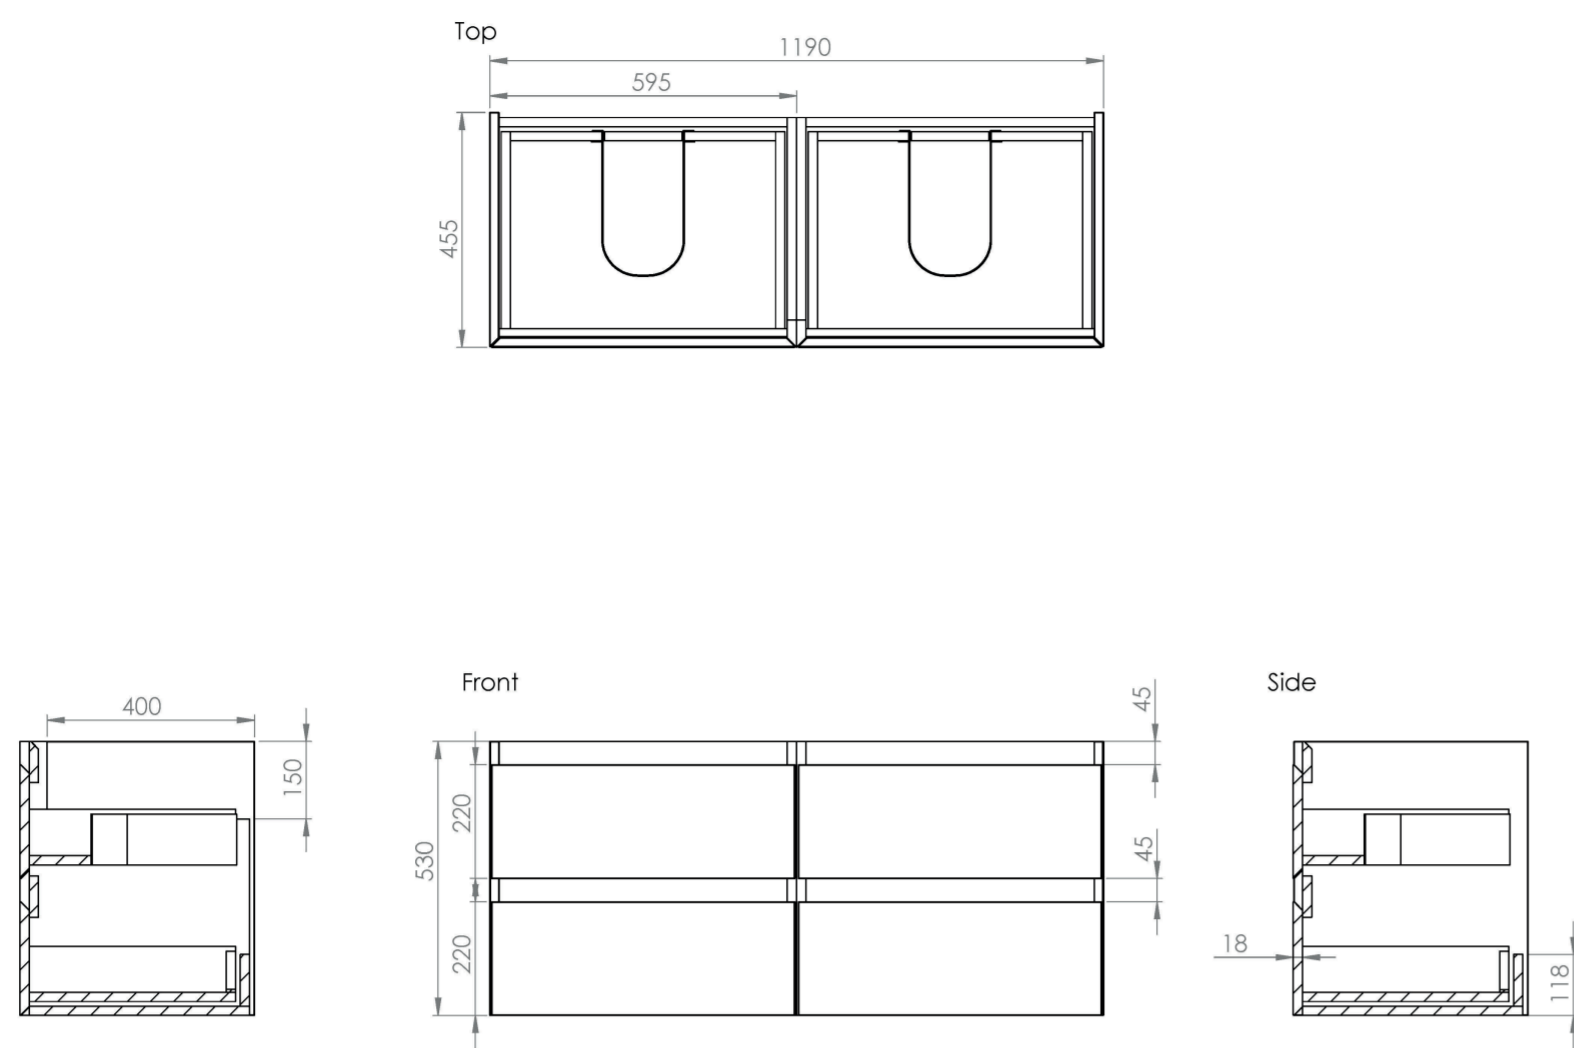

TECHNICAL DRAWING

Saneux reserves the right to alter the specifications and product range without prior notice. Dimensions are given as a guide only. Dimensions should not be used for surrounding furniture, fixtures and fittings until the product is on site.

<https://saneux.com/products/uni-120cm-4-drawer-wall-mounted-unit-matte-white>