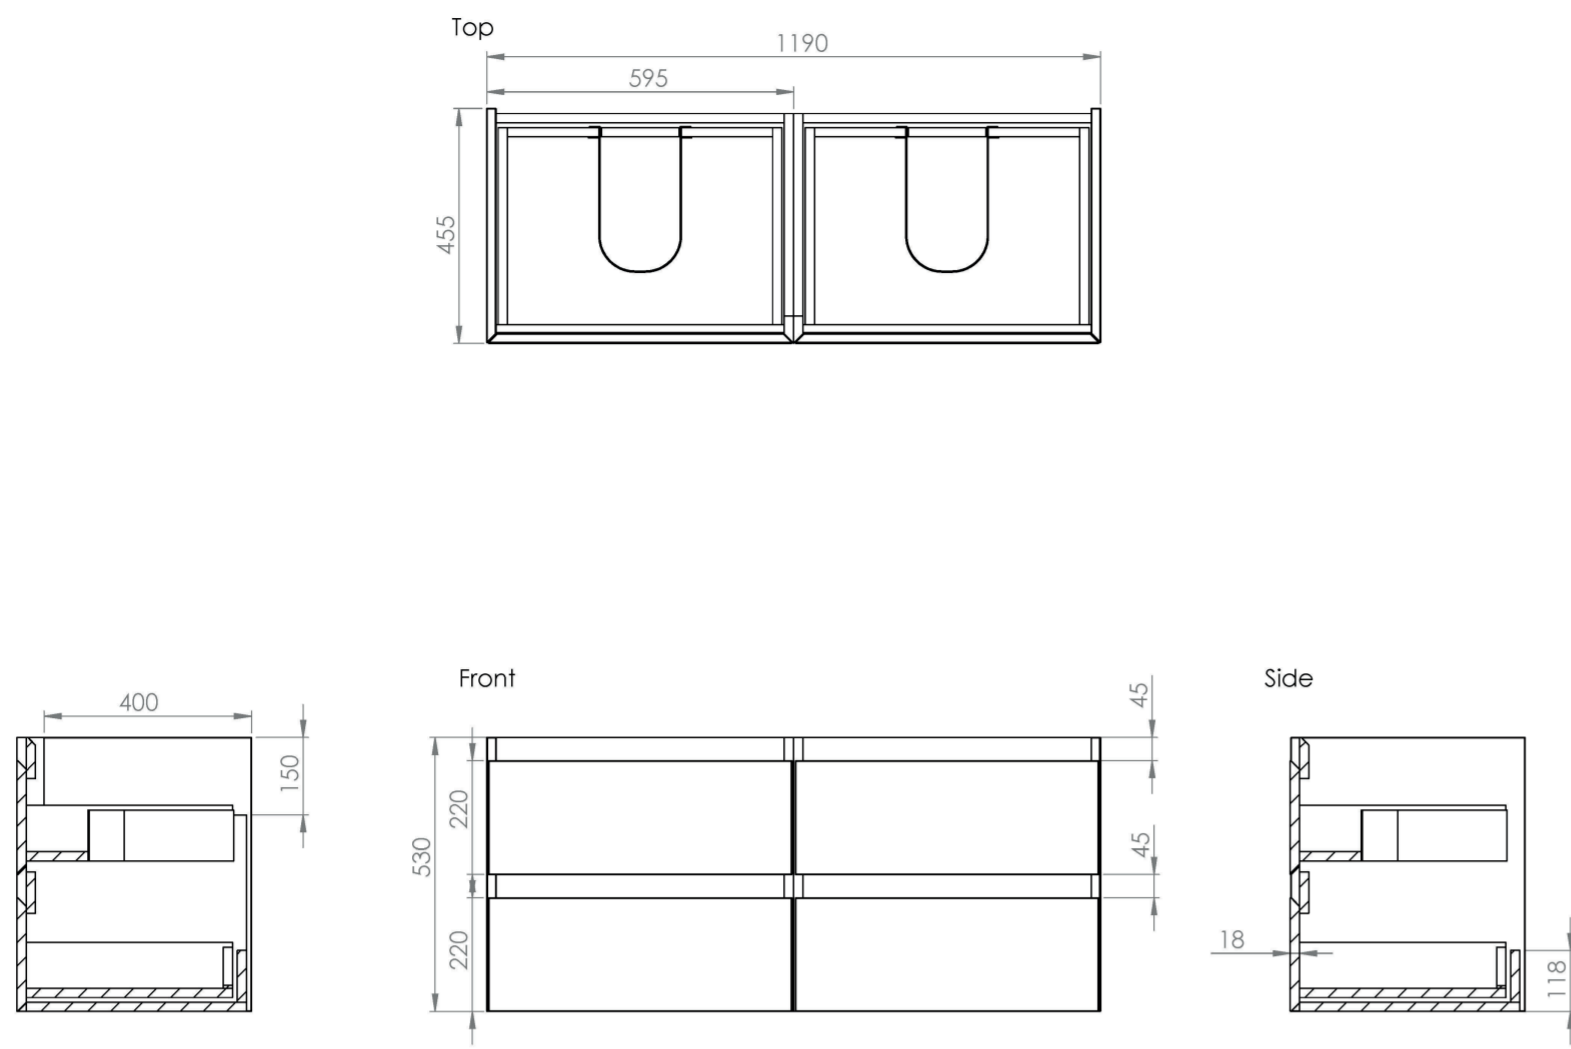

TECHNICAL DRAWING

Saneux reserves the right to alter the specifications and product range without prior notice. Dimensions are given as a guide only. Dimensions should not be used for surrounding furniture, fixtures and fittings until the product is on site.

<https://saneux.com/products/uni-120cm-4-drawer-wall-mounted-unit-matte-white>