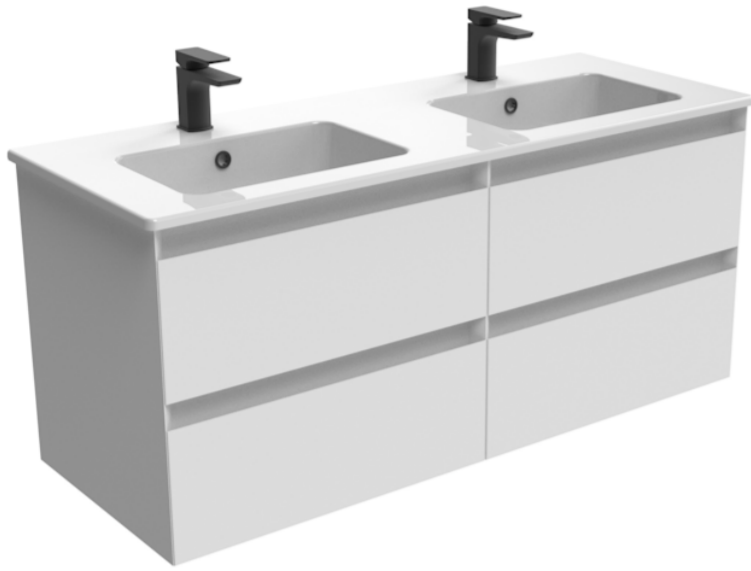

# UNI 120CM 4 DRAWER WALL MOUNTED UNIT - MATTE WHITE

**Product Code:** UNI120W4.MW

## PRODUCT INFORMATION

<b>Finish:</b>	Matte White
<b>Height:</b>	530mm
<b>Width:</b>	1190mm
<b>Depth:</b>	455mm
<b>Material</b>	MDF, MFC
<b>Weight</b>	55kg
<b>Guarantee</b>	5 years
<b>Configuration</b>	4 Drawer
<b>Drawer Type</b>	Soft close
<b>Compatible Basin(s)</b>	UNI20B, UNI20B.0TH
<b>Compatible Countertop(s)</b>	UNI20T.C, UNI20T.MA, UNI20T.MW, UNI20T.EO, UNI20T.MC
<b>Other Features</b>	Easy installation Quick release drawers Saneux branded drawer covers

## DESCRIPTION

We've kept the UNI collection at a low profile - quite literally. It carries a vast range of slim profile basins with handle-less drawer units to help you to create a contemporary bathroom.

The 120cm 4 drawer wall mounted unit has endless amounts of storage space, and the finer detail of soft closing drawers prevents slamming. Opt for the matte white finish which will suit any bathroom colour scheme, and pair it with either a UNI countertop or UNI 120cm slim profile basin with 2 bowls.