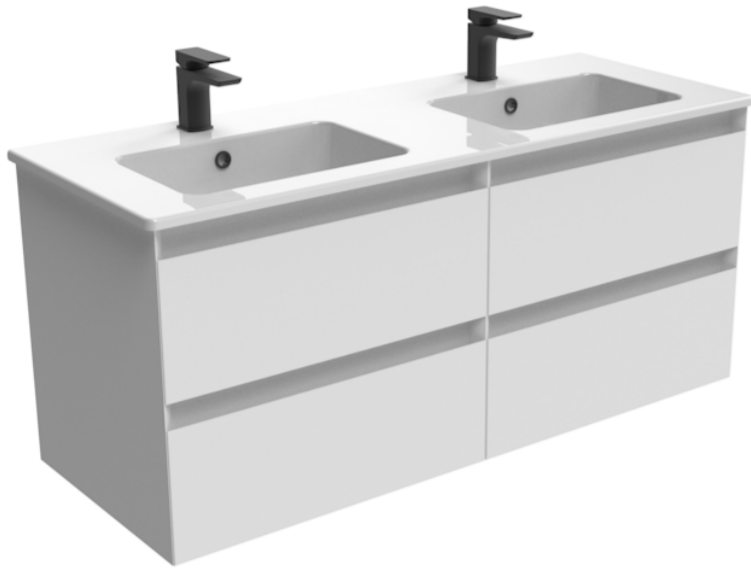

# UNI 120CM 4 DRAWER WALL MOUNTED UNIT - MATTE WHITE

**Product Code:** UNI120W4.MW

## PRODUCT INFORMATION

|                                 |   |
|---------------------------------|---|
| <b>Finish:</b>                  | Matte White   |
| <b>Height:</b>                  | 530mm   |
| <b>Width:</b>                   | 1190mm  |
| <b>Depth:</b>                   | 455mm   |
| <b>Material</b>                 | MDF, MFC  |
| <b>Weight</b>                   | 55kg  |
| <b>Guarantee</b>                | 5 years   |
| <b>Configuration</b>            | 4 Drawer  |
| <b>Drawer Type</b>              | Soft close  |
| <b>Compatible Basin(s)</b>      | UNI20B, UNI20B.0TH  |
| <b>Compatible Countertop(s)</b> | UNI20T.C, UNI20T.MA, UNI20T.MW, UNI20T.EO, UNI20T.MC                    |
| <b>Other Features</b>           | Easy installation Quick release drawers<br>Saneux branded drawer covers |

## DESCRIPTION

We've kept the UNI collection at a low profile - quite literally. It carries a vast range of slim profile basins with handle-less drawer units to help you to create a contemporary bathroom.

The 120cm 4 drawer wall mounted unit has endless amounts of storage space, and the finer detail of soft closing drawers prevents slamming. Opt for the matte white finish which will suit any bathroom colour scheme, and pair it with either a UNI countertop or UNI 120cm slim profile basin with 2 bowls.