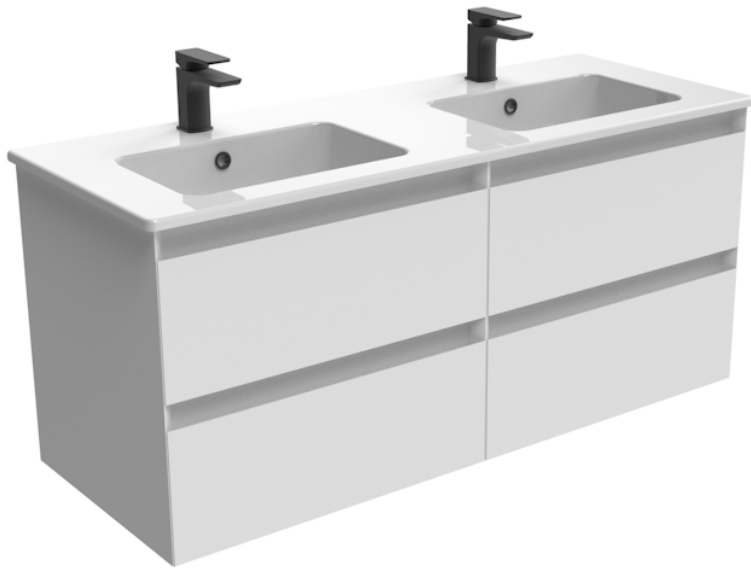

# UNI 120CM 4 DRAWER WALL MOUNTED UNIT - MATTE WHITE

**Product Code:** UNI120W4.MW

## PRODUCT INFORMATION

<b>Finish:</b>	Matte White
<b>Height:</b>	530mm
<b>Width:</b>	1190mm
<b>Depth:</b>	455mm
<b>Material</b>	MDF, MFC
<b>Weight</b>	55kg
<b>Guarantee</b>	5 years
<b>Configuration</b>	4 Drawer
<b>Drawer Type</b>	Soft close
<b>Compatible Basin(s)</b>	UNI20B, UNI20B.0TH
<b>Compatible Countertop(s)</b>	UNI20T.C, UNI20T.MA, UNI20T.MW, UNI20T.EO, UNI20T.MC
<b>Other Features</b>	Easy installation Quick release drawers Saneux branded drawer covers

## DESCRIPTION

We've kept the UNI collection at a low profile - quite literally. It carries a vast range of slim profile basins with handle-less drawer units to help you to create a contemporary bathroom.

The 120cm 4 drawer wall mounted unit has endless amounts of storage space, and the finer detail of soft closing drawers prevents slamming. Opt for the matte white finish which will suit any bathroom colour scheme, and pair it with either a UNI countertop or UNI 120cm slim profile basin with 2 bowls.