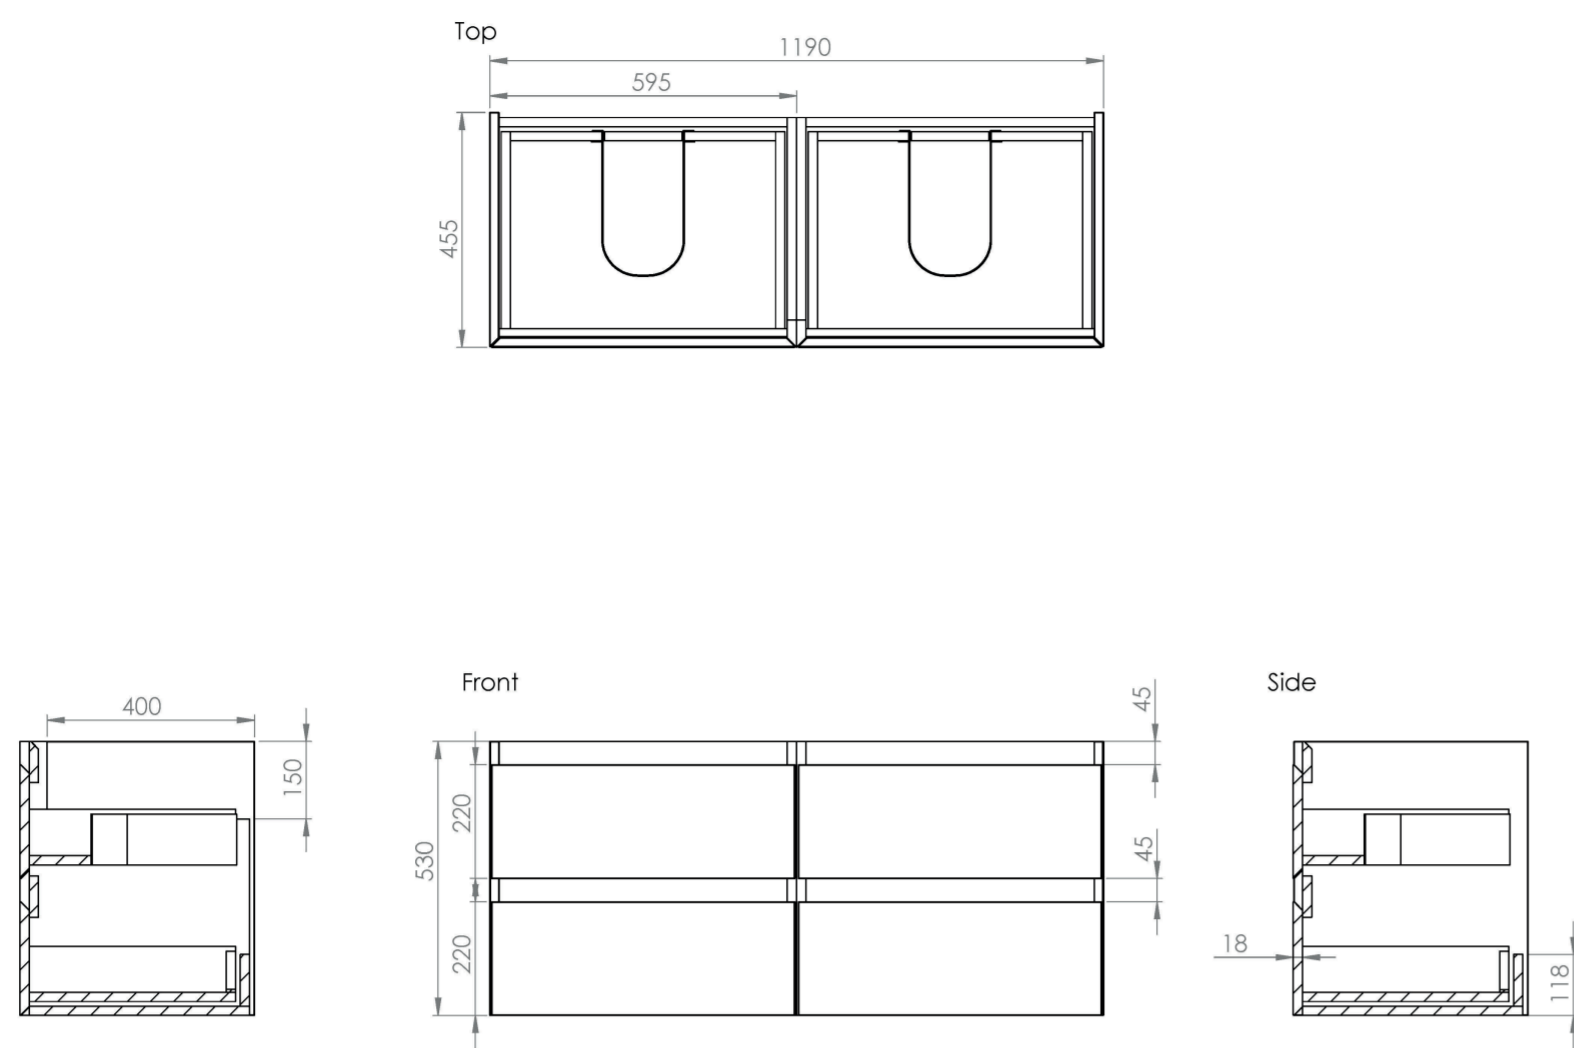

UNI 120CM 4 DRAWER WALL MOUNTED UNIT - MATTE WHITE

Product Code: UNI120W4.MW

PRODUCT INFORMATION

Finish:	Matte White
Height:	530mm
Width:	1190mm
Depth:	455mm
Material	MDF, MFC
Weight	55kg
Guarantee	5 years
Configuration	4 Drawer
Drawer Type	Soft close
Compatible Basin(s)	UNI20B, UNI20B.0TH
Compatible Countertop(s)	UNI20T.C, UNI20T.MA, UNI20T.MW, UNI20T.EO, UNI20T.MC
Other Features	Easy installation Quick release drawers Saneux branded drawer covers

The 120cm 4 drawer wall mounted unit has endless amounts of storage space, and the finer detail of soft closing drawers prevents slamming. Opt for the matte white finish which will suit any bathroom colour scheme, and pair it with either a UNI countertop or UNI 120cm slim profile basin with 2 bowls.

*Basin to be purchased separately

Compatible basins: UNI20B, UNI20B.0TH

TECHNICAL DRAWING

Saneux reserves the right to alter the specifications and product range without prior notice. Dimensions are given as a guide only. Dimensions should not be used for surrounding furniture, fixtures and fittings until the product is on site.