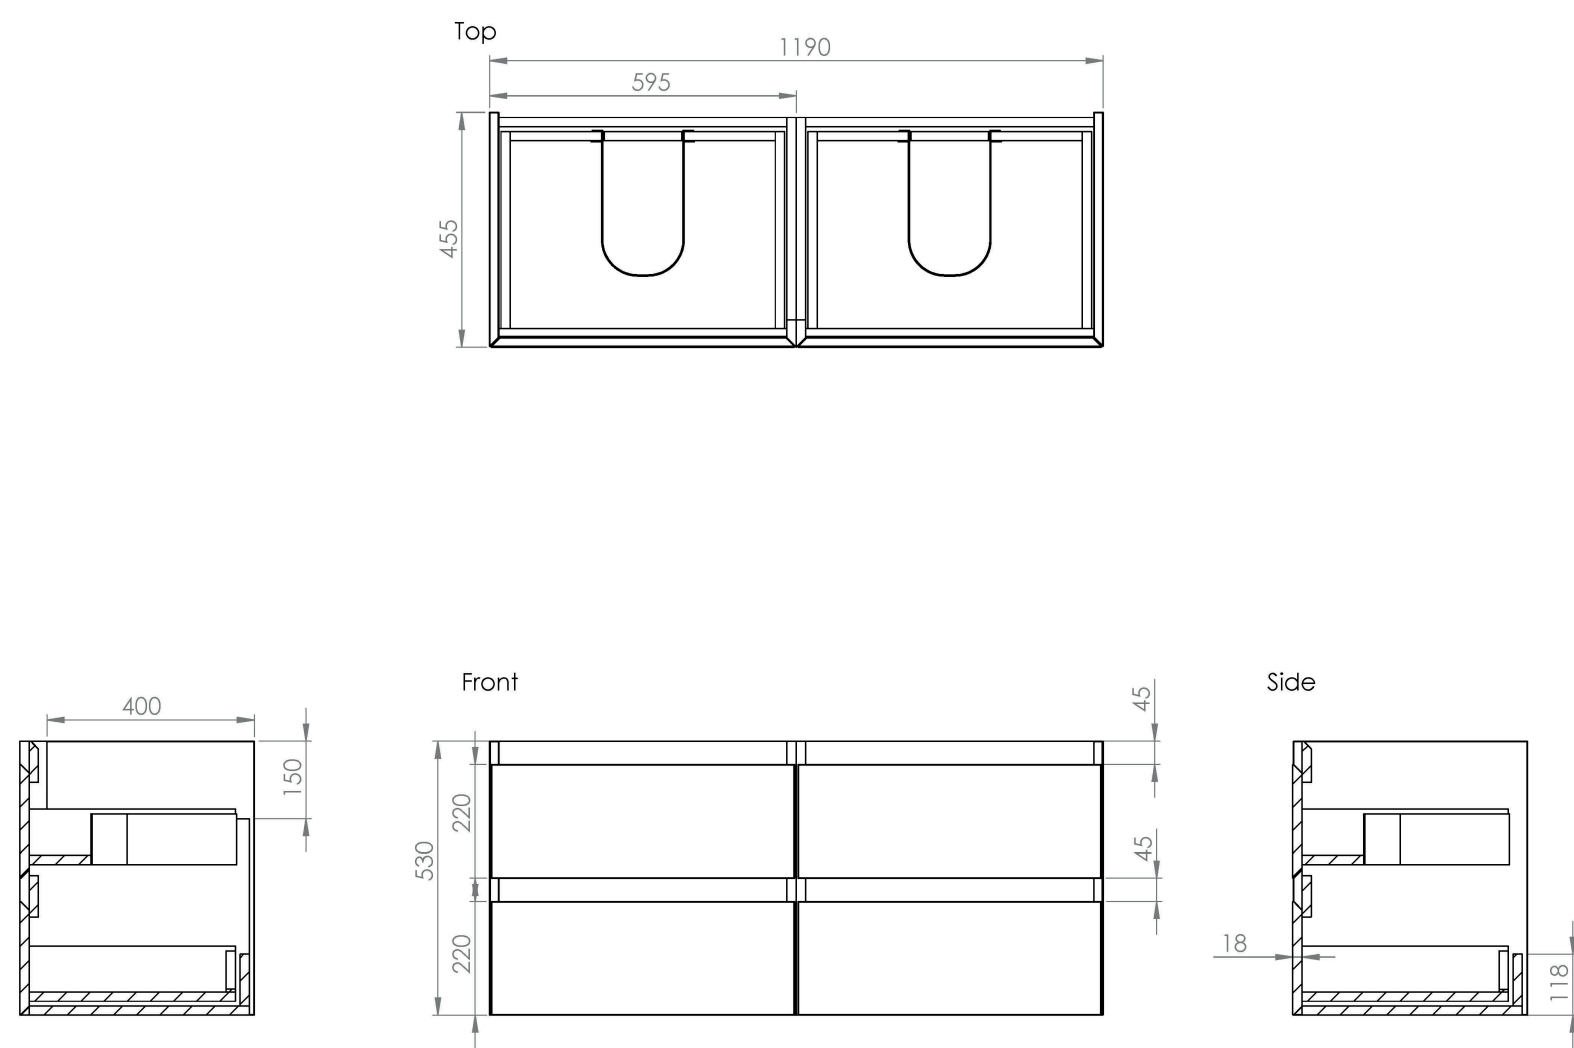

TECHNICAL DRAWING

Saneux reserves the right to alter the specifications and product range without prior notice. Dimensions are given as a guide only. Dimensions should not be used for surrounding furniture, fixtures and fittings until the product is on site.

<https://saneux.com/products/uni-120cm-4-drawer-wall-mounted-unit-matte-white>