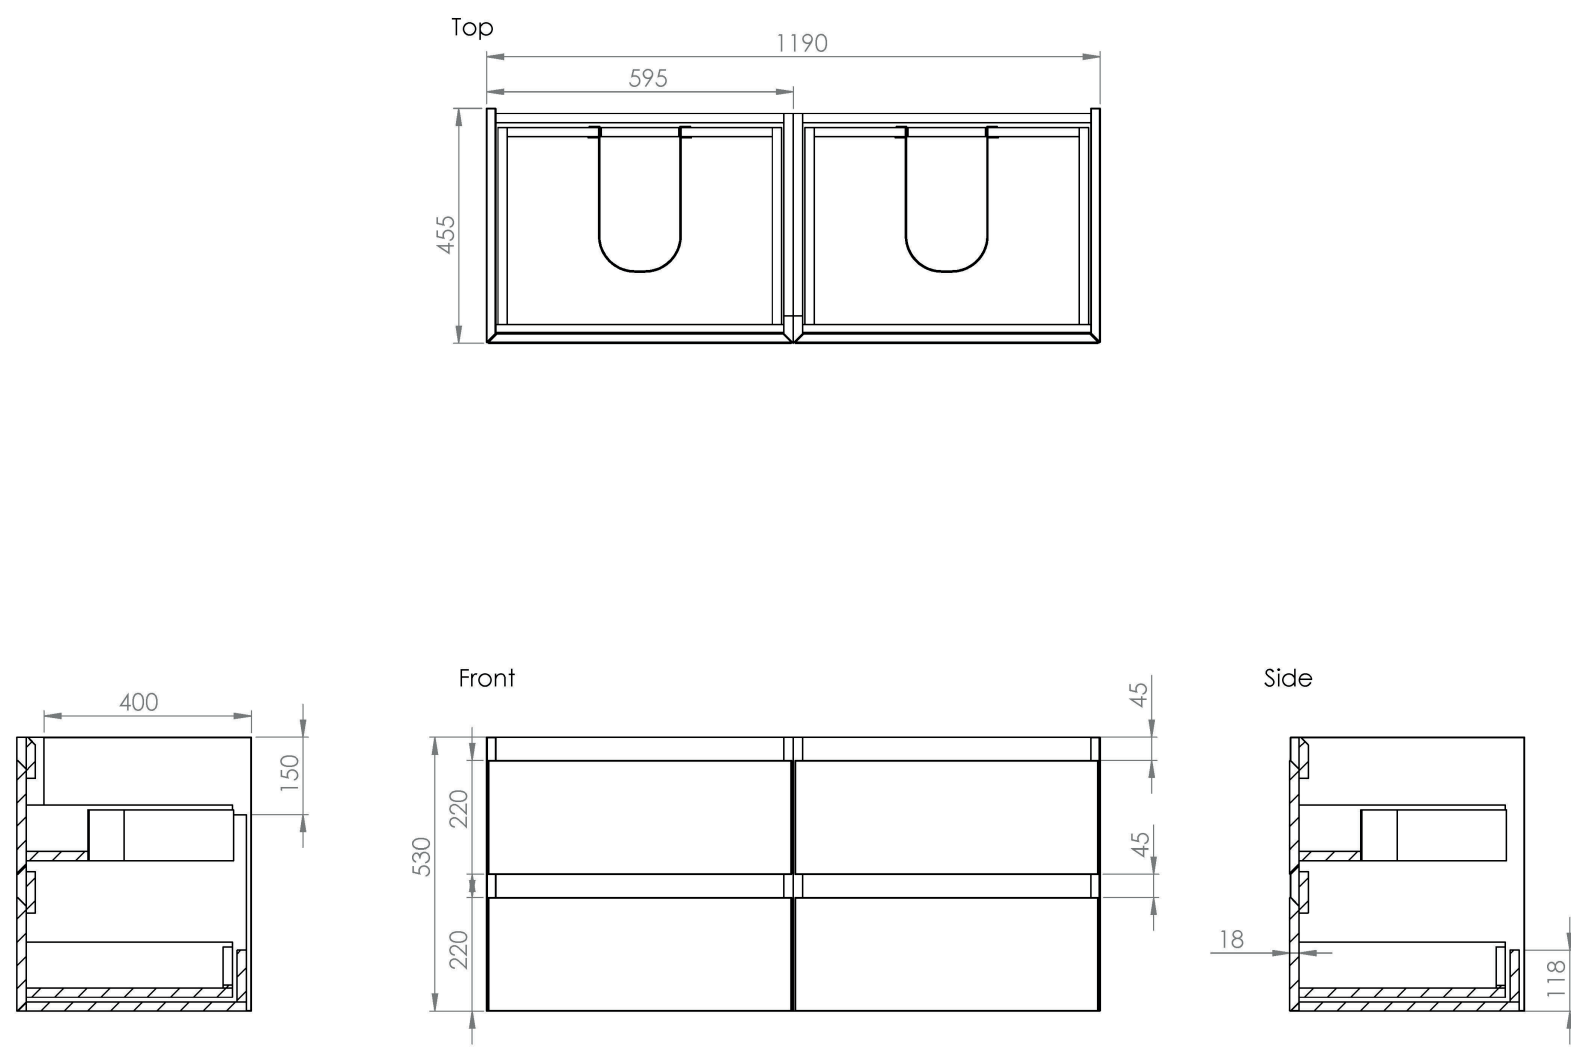

UNI 120CM 4 DRAWER WALL MOUNTED UNIT - ENGLISH OAK

Product Code: UNI120W4.EO

PRODUCT INFORMATION

Finish:	English Oak
Height:	530mm
Width:	1190mm
Depth:	455mm
Material	MDF, MFC
Weight	55kg
Guarantee	5 years
Configuration	4 Drawer
Drawer Type	Soft close
Compatible Basin(s)	UNI20B, UNI20B.0TH
Compatible Countertop(s)	UNI20T.C, UNI20T.MA, UNI20T.MW, UNI20T.EO, UNI20T.MC
Other Features	Easy installation Quick release drawers Saneux branded drawer covers

The 120cm 4 drawer wall mounted unit has endless amounts of storage space, and the finer detail of soft closing drawers prevents slamming. Opt for the English oak finish to bring a natural element into your bathroom, and pair it with either a UNI countertop or UNI 120cm slim profile basin with two bowls.

*Basin to be purchased separately

Compatible basins: UNI20B, UNI20B.0TH

TECHNICAL DRAWING

Saneux reserves the right to alter the specifications and product range without prior notice. Dimensions are given as a guide only. Dimensions should not be used for surrounding furniture, fixtures and fittings until the product is on site.