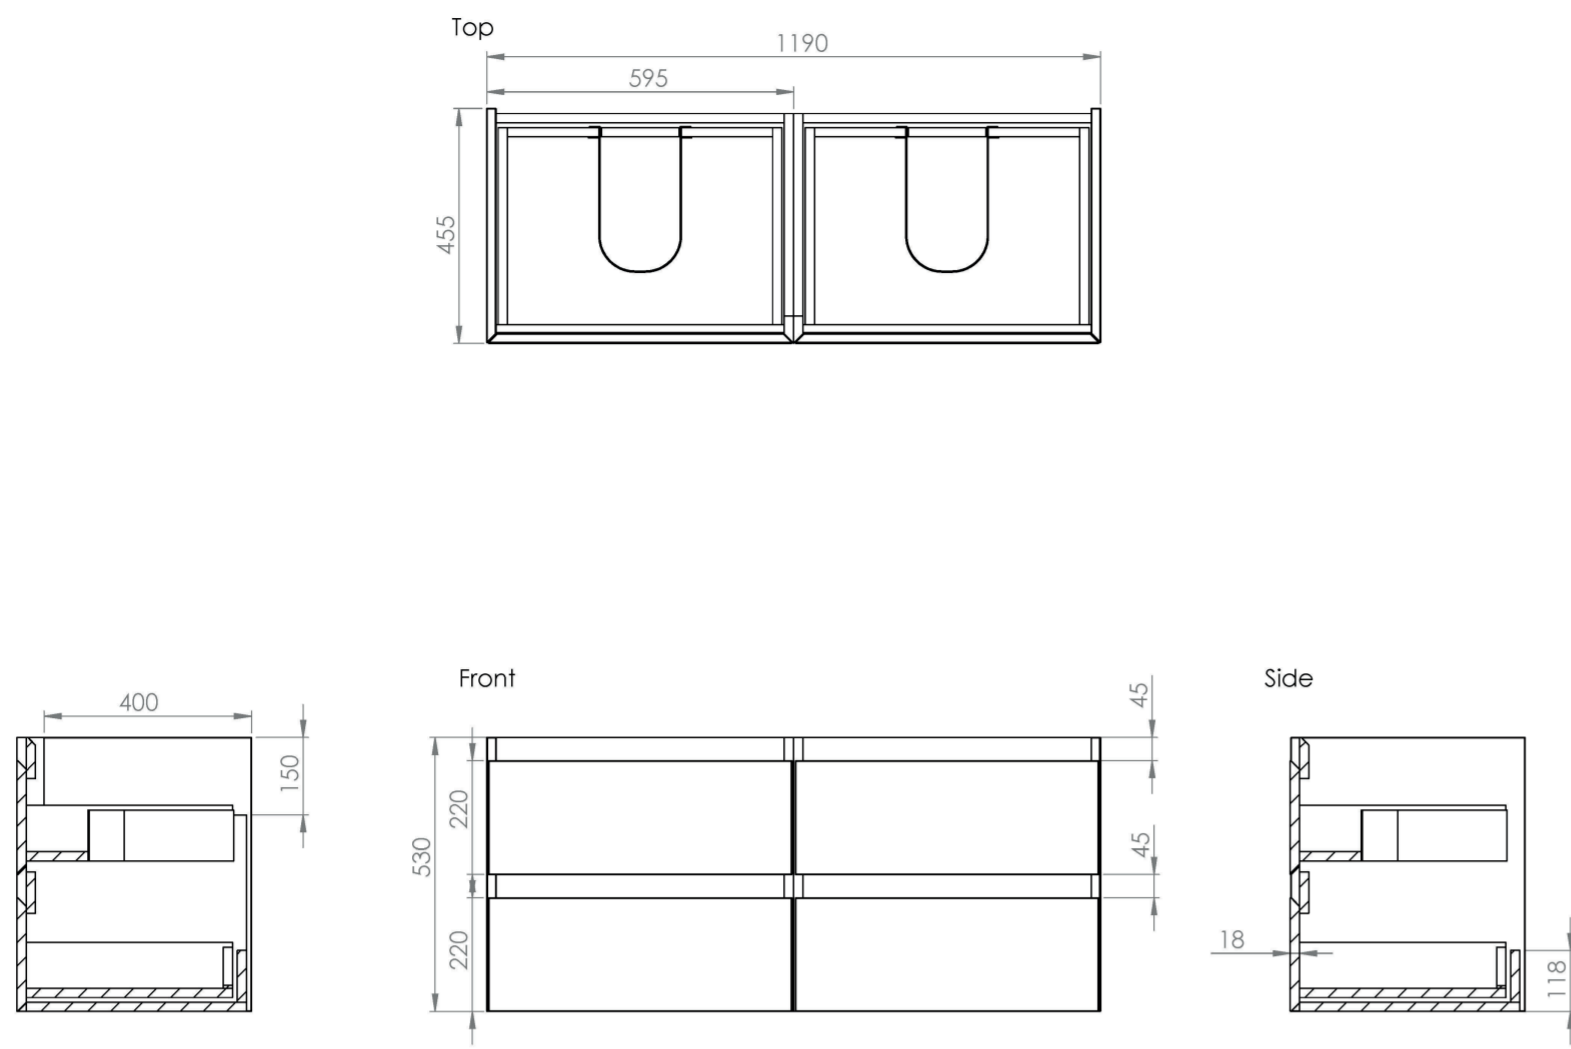

TECHNICAL DRAWING

Saneux reserves the right to alter the specifications and product range without prior notice. Dimensions are given as a guide only. Dimensions should not be used for surrounding furniture, fixtures and fittings until the product is on site.

<https://saneux.com/products/uni-120cm-4-drawer-wall-mounted-unit-english-oak>